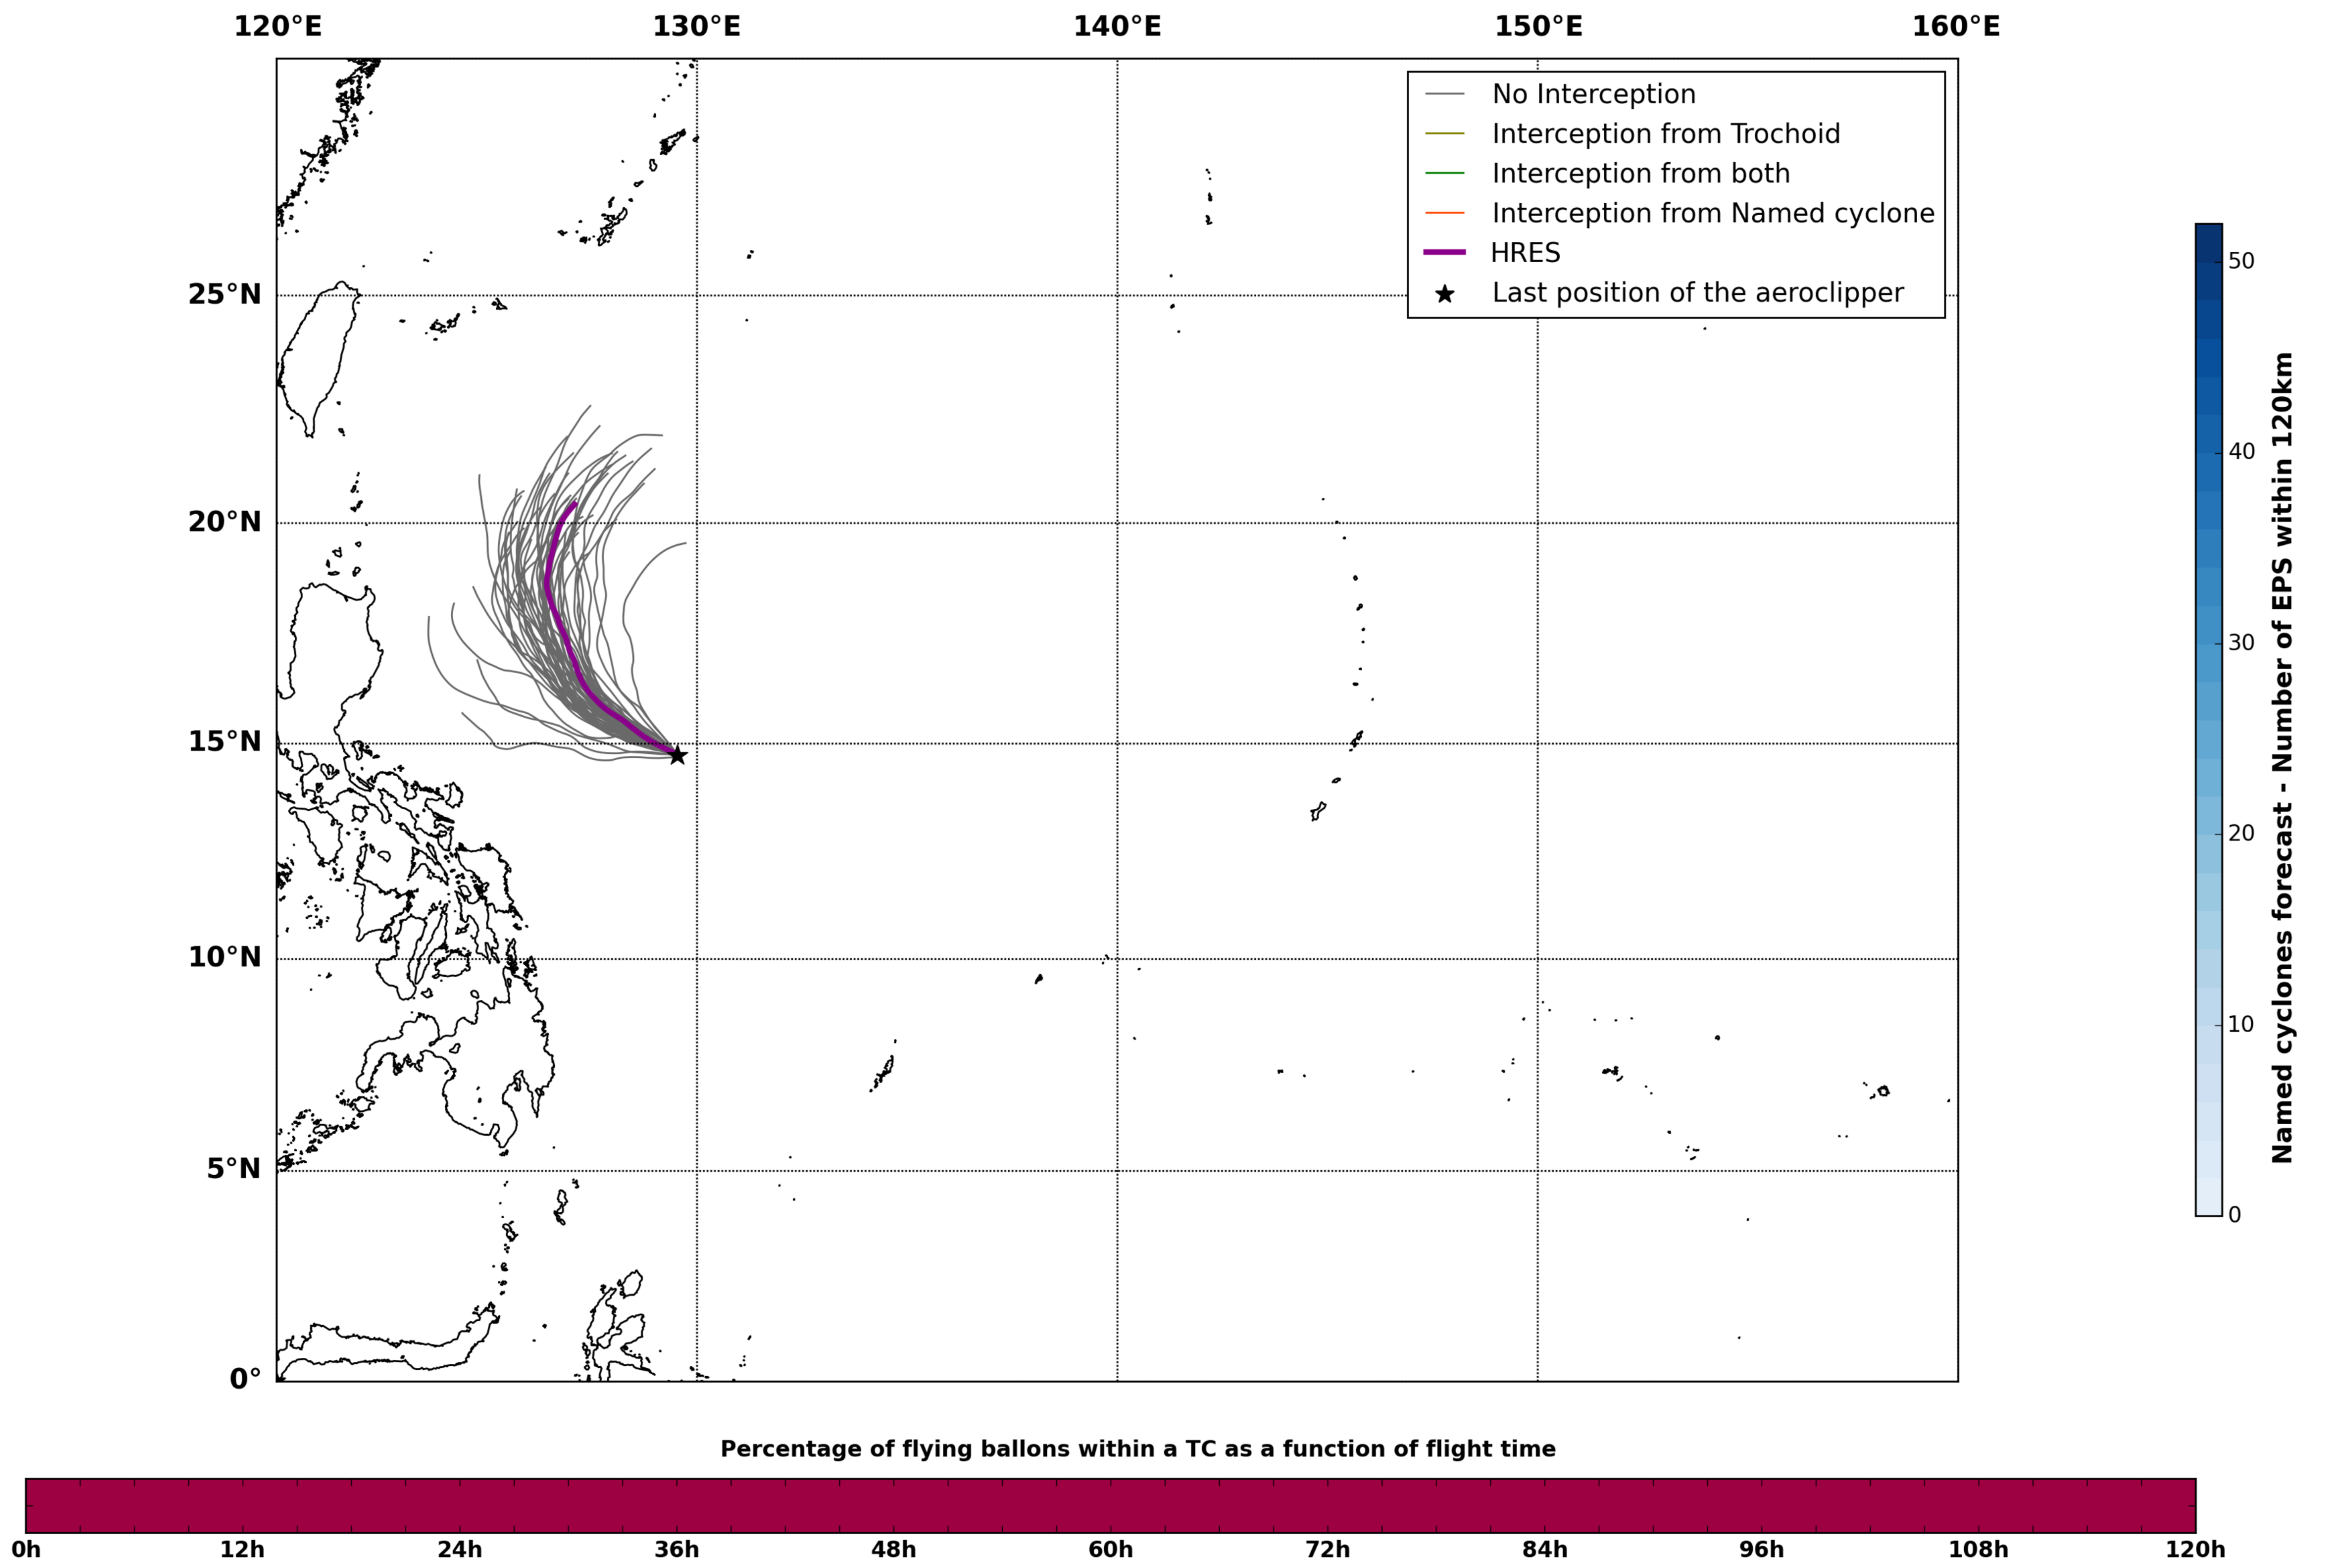

Aeroclipper CHL-PRL Intercept forecast from aeroclipper's position at 2022/05/23, 07h00 (UTC)

Aeroclipper CHL-PRL Grounding forecast from aeroclipper's position at 2022/05/23, 07h00 (UTC)