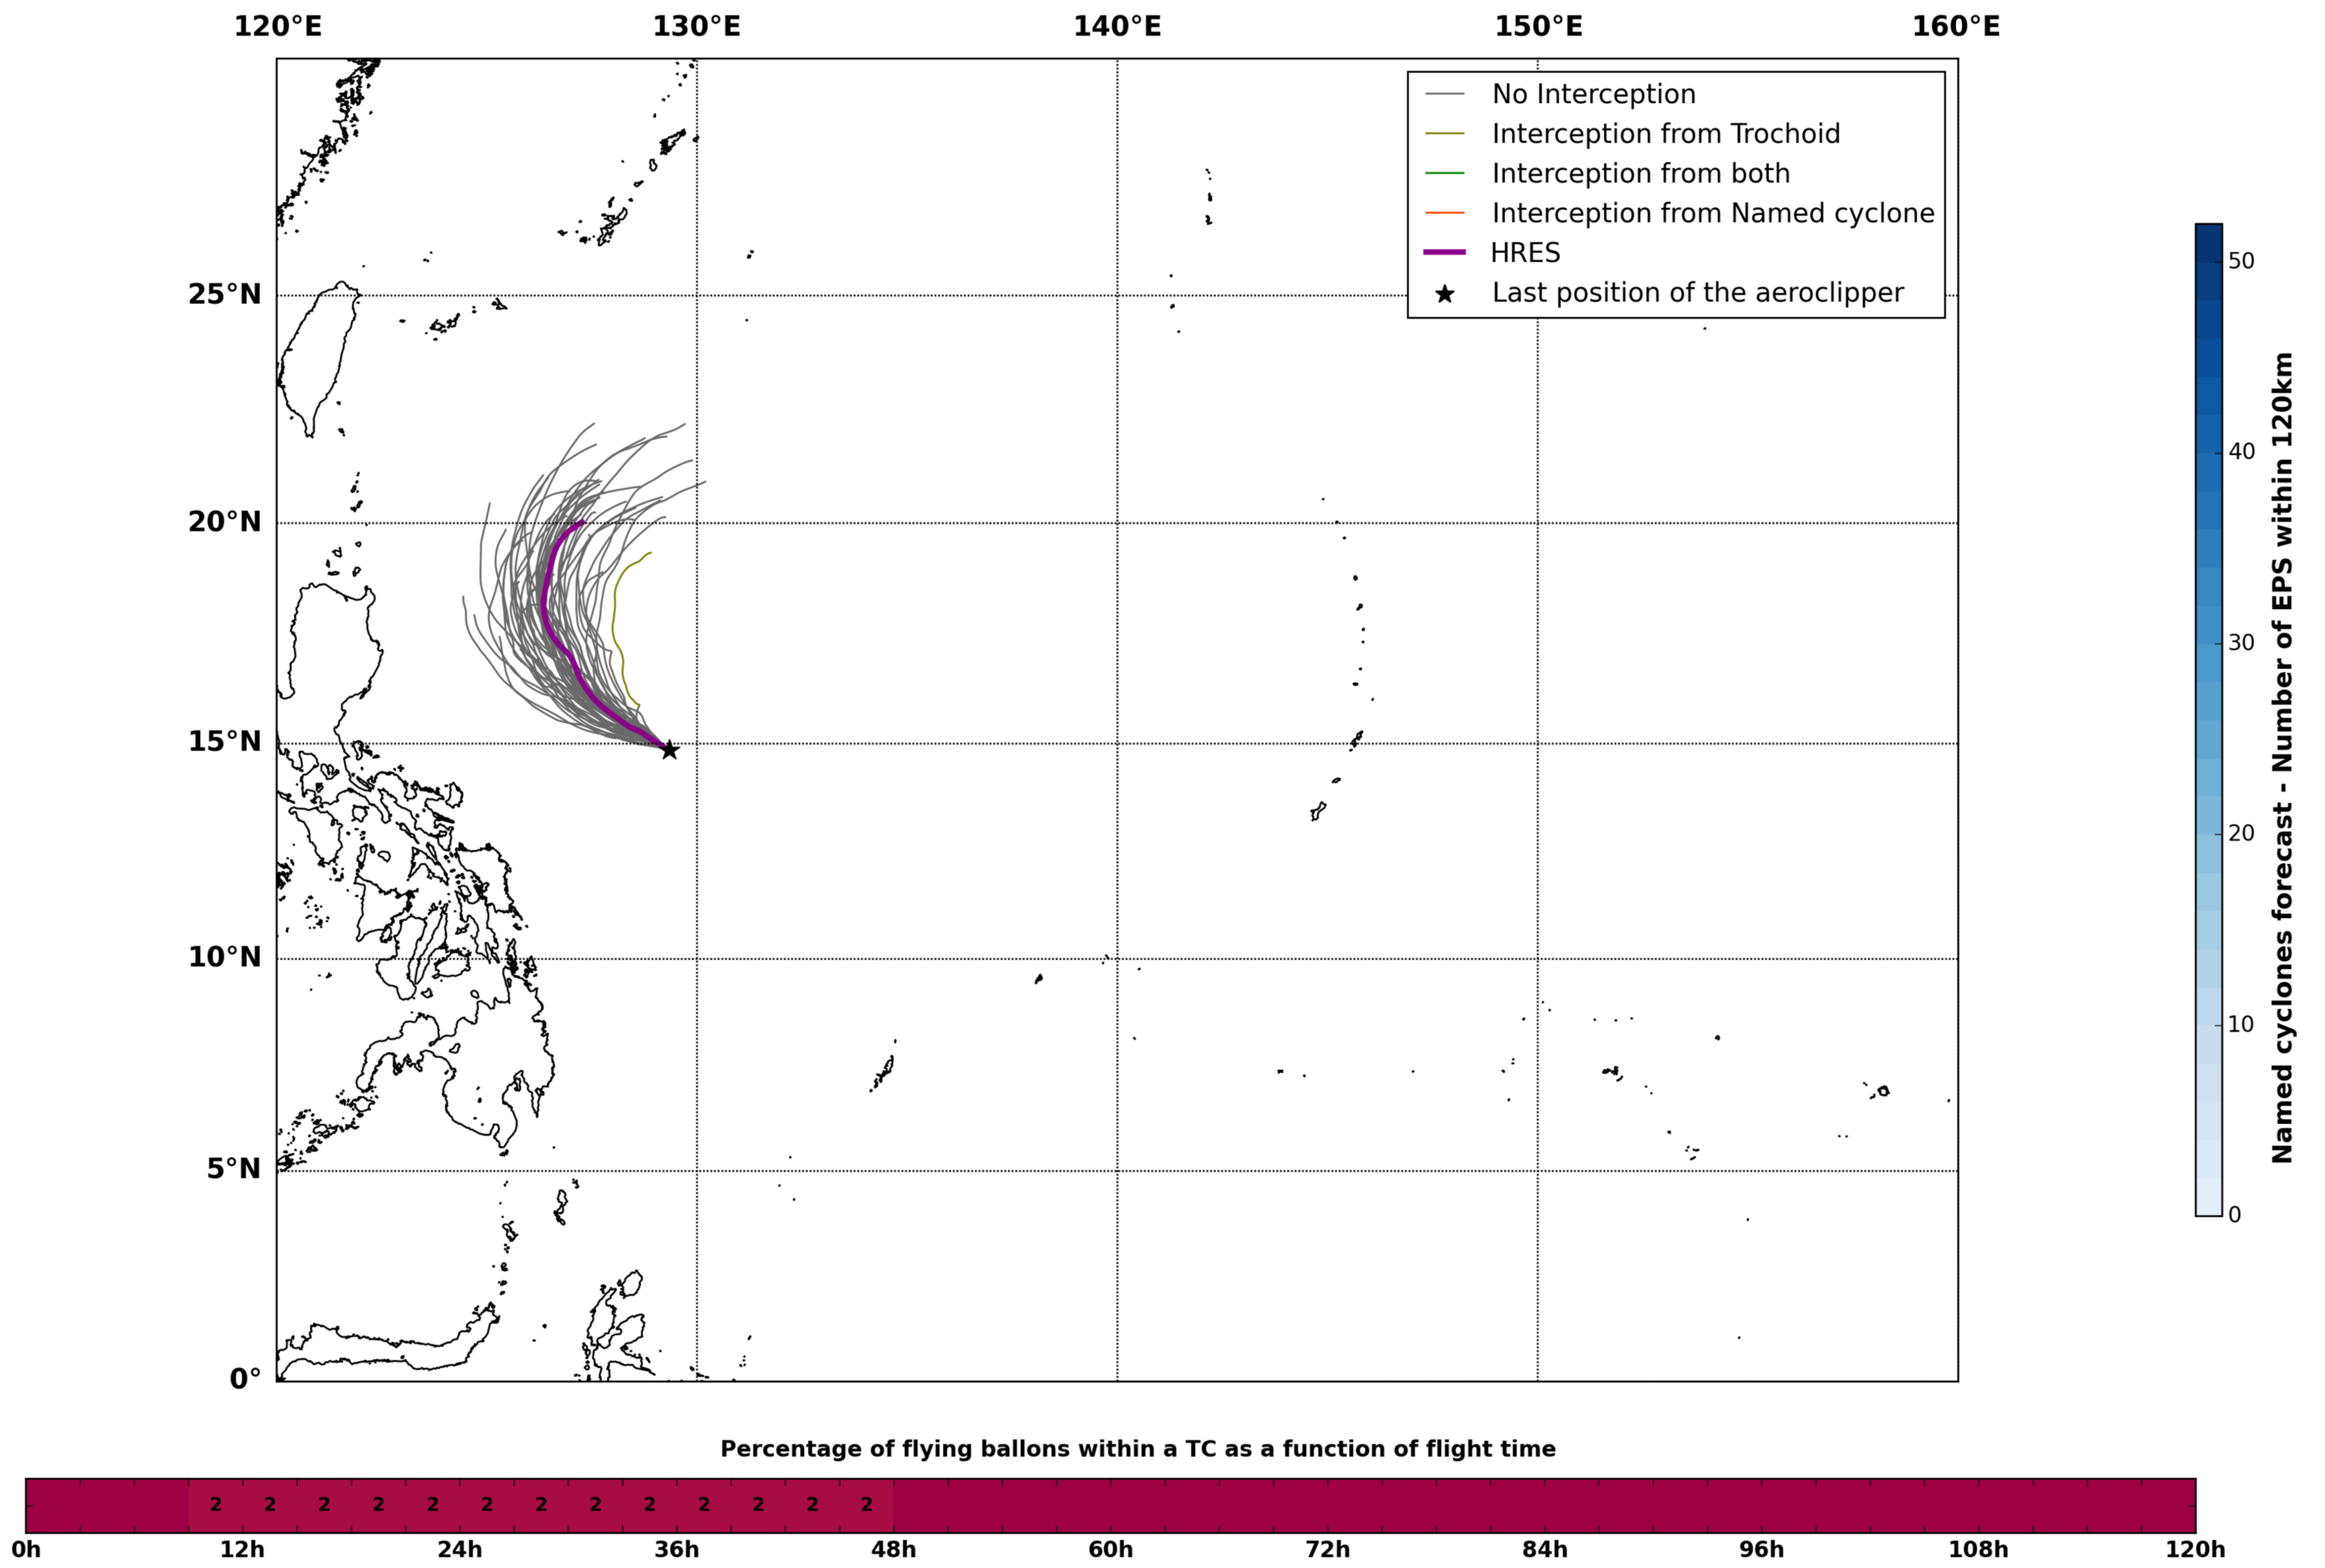

### Aeroclipper CHL-PRL Intercept forecast from aeroclipper's position at 2022/05/23, 10h00 (UTC)

### Aeroclipper CHL-PRL Grounding forecast from aeroclipper's position at 2022/05/23, 10h00 (UTC)