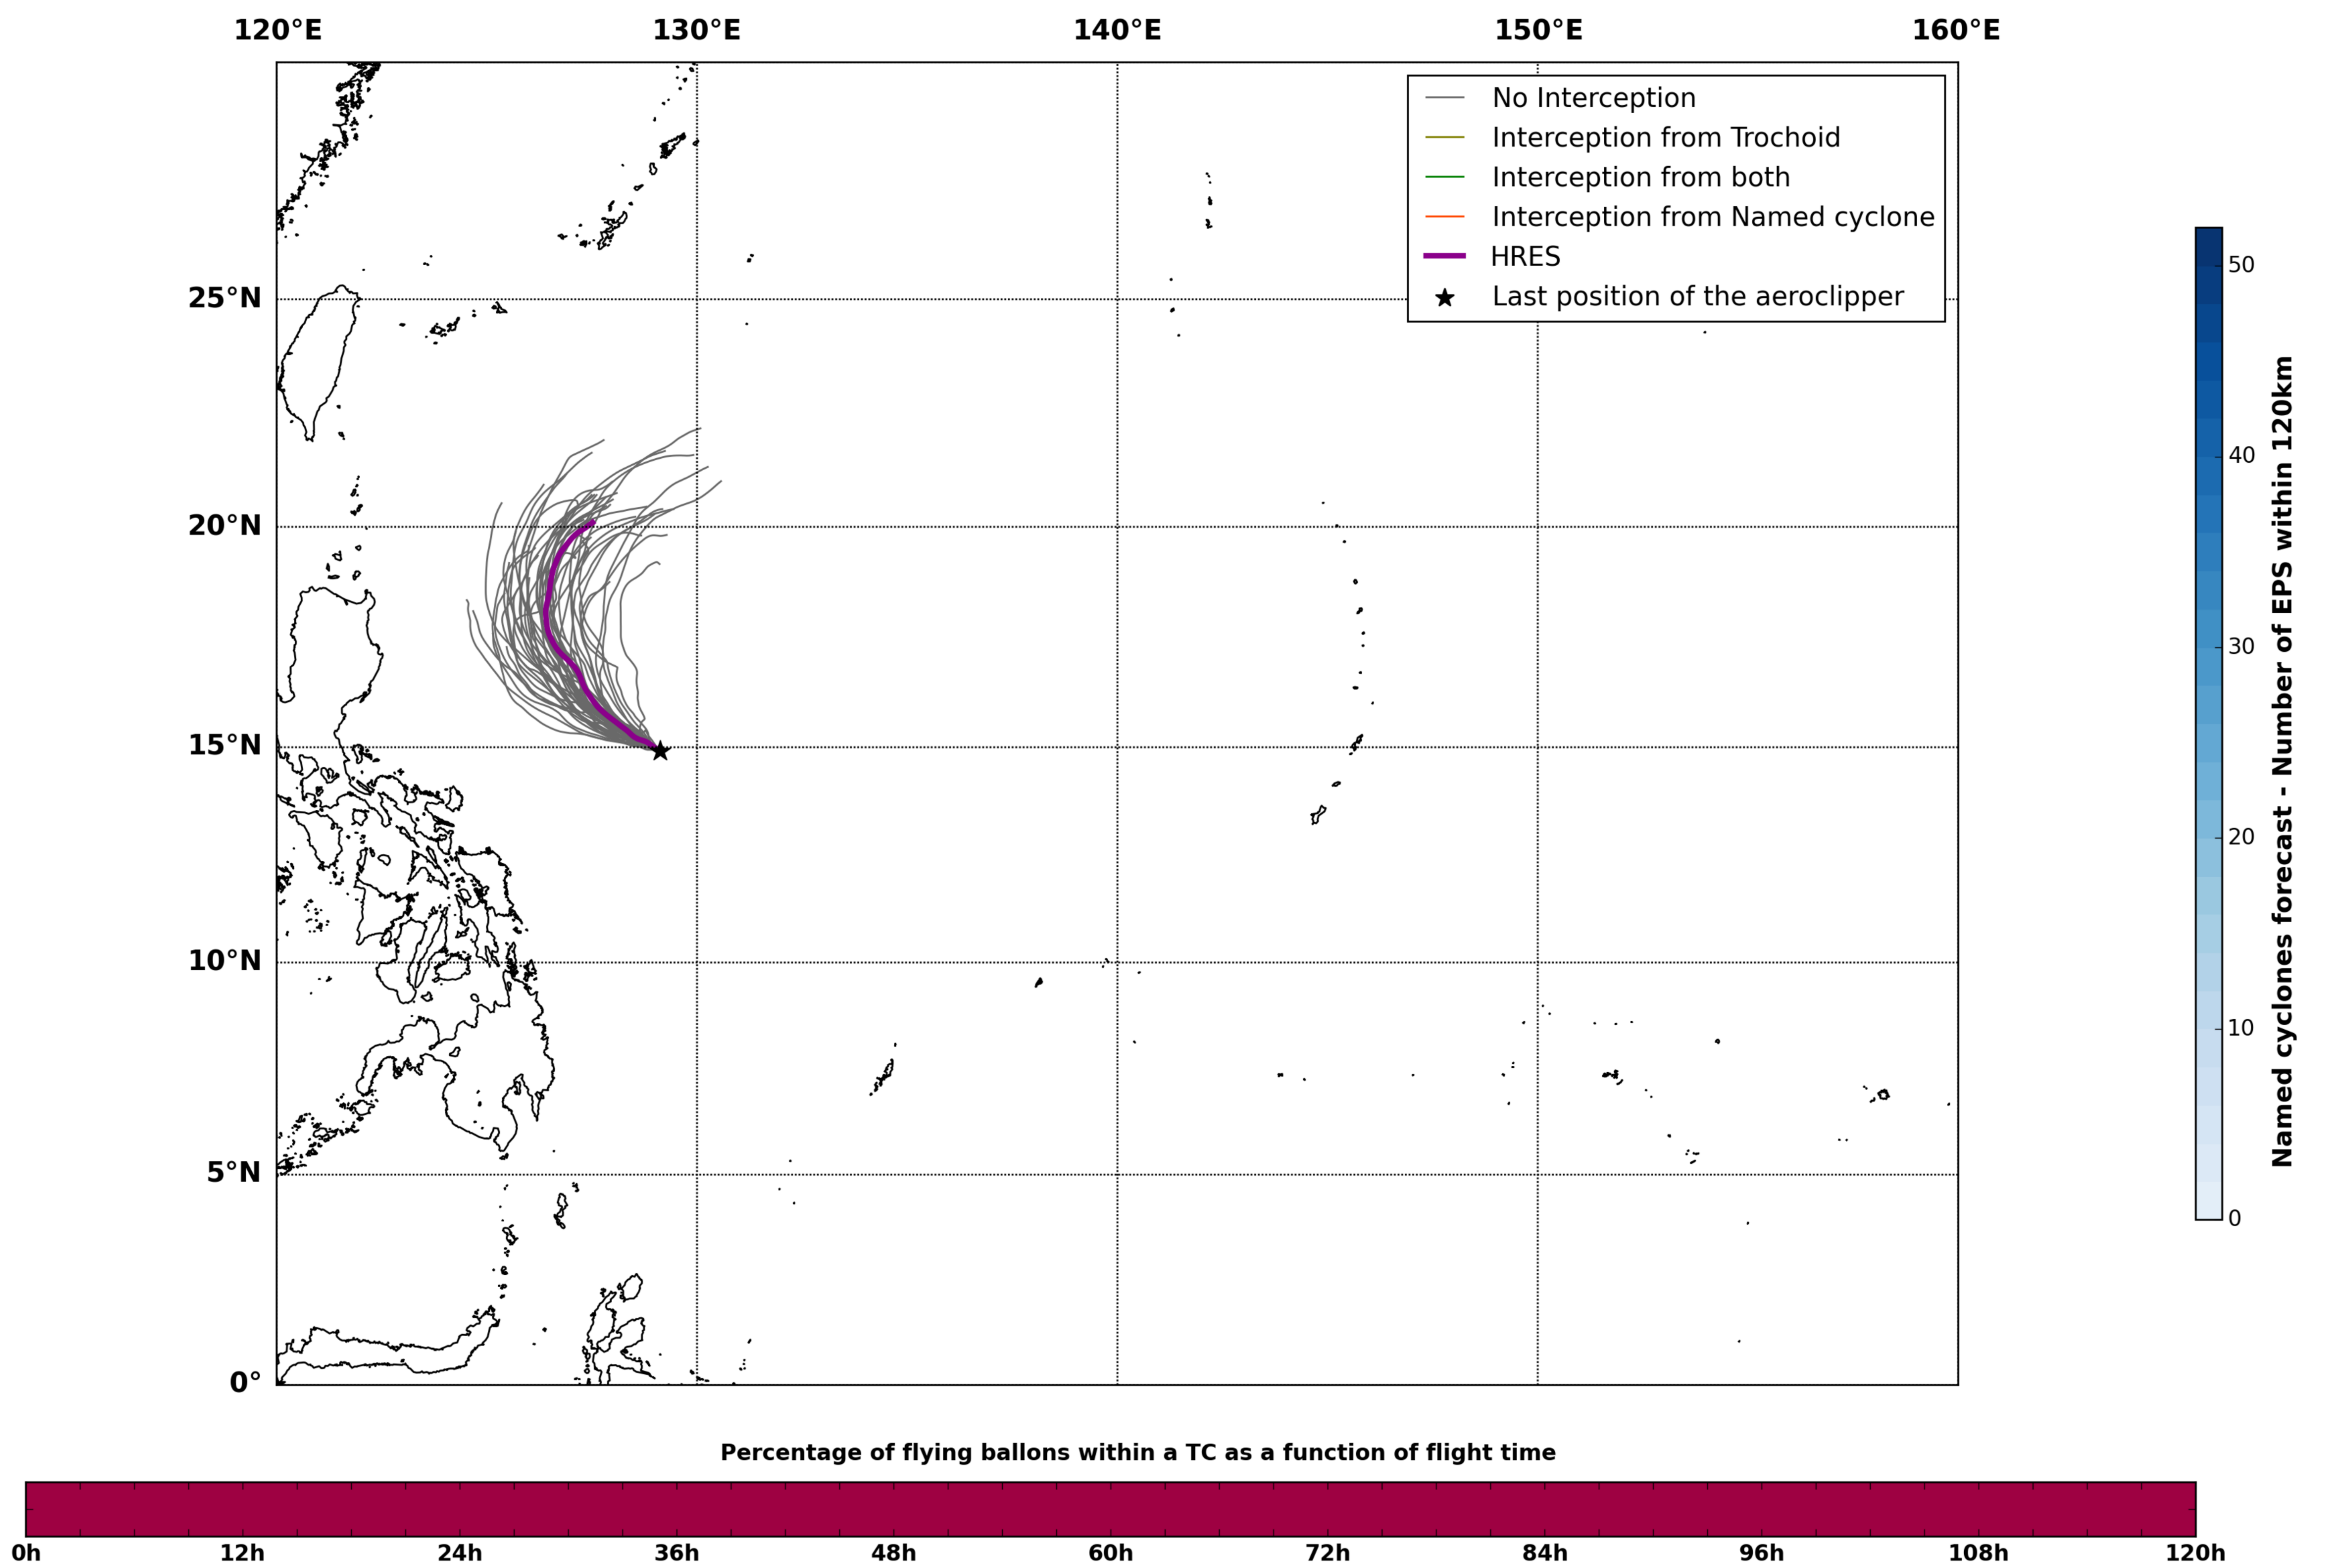

Aeroclipper CHL-PRL Intercept forecast from aeroclipper's position at 2022/05/23, 13h00 (UTC)

Aeroclipper CHL-PRL Grounding forecast from aeroclipper's position at 2022/05/23, 13h00 (UTC)