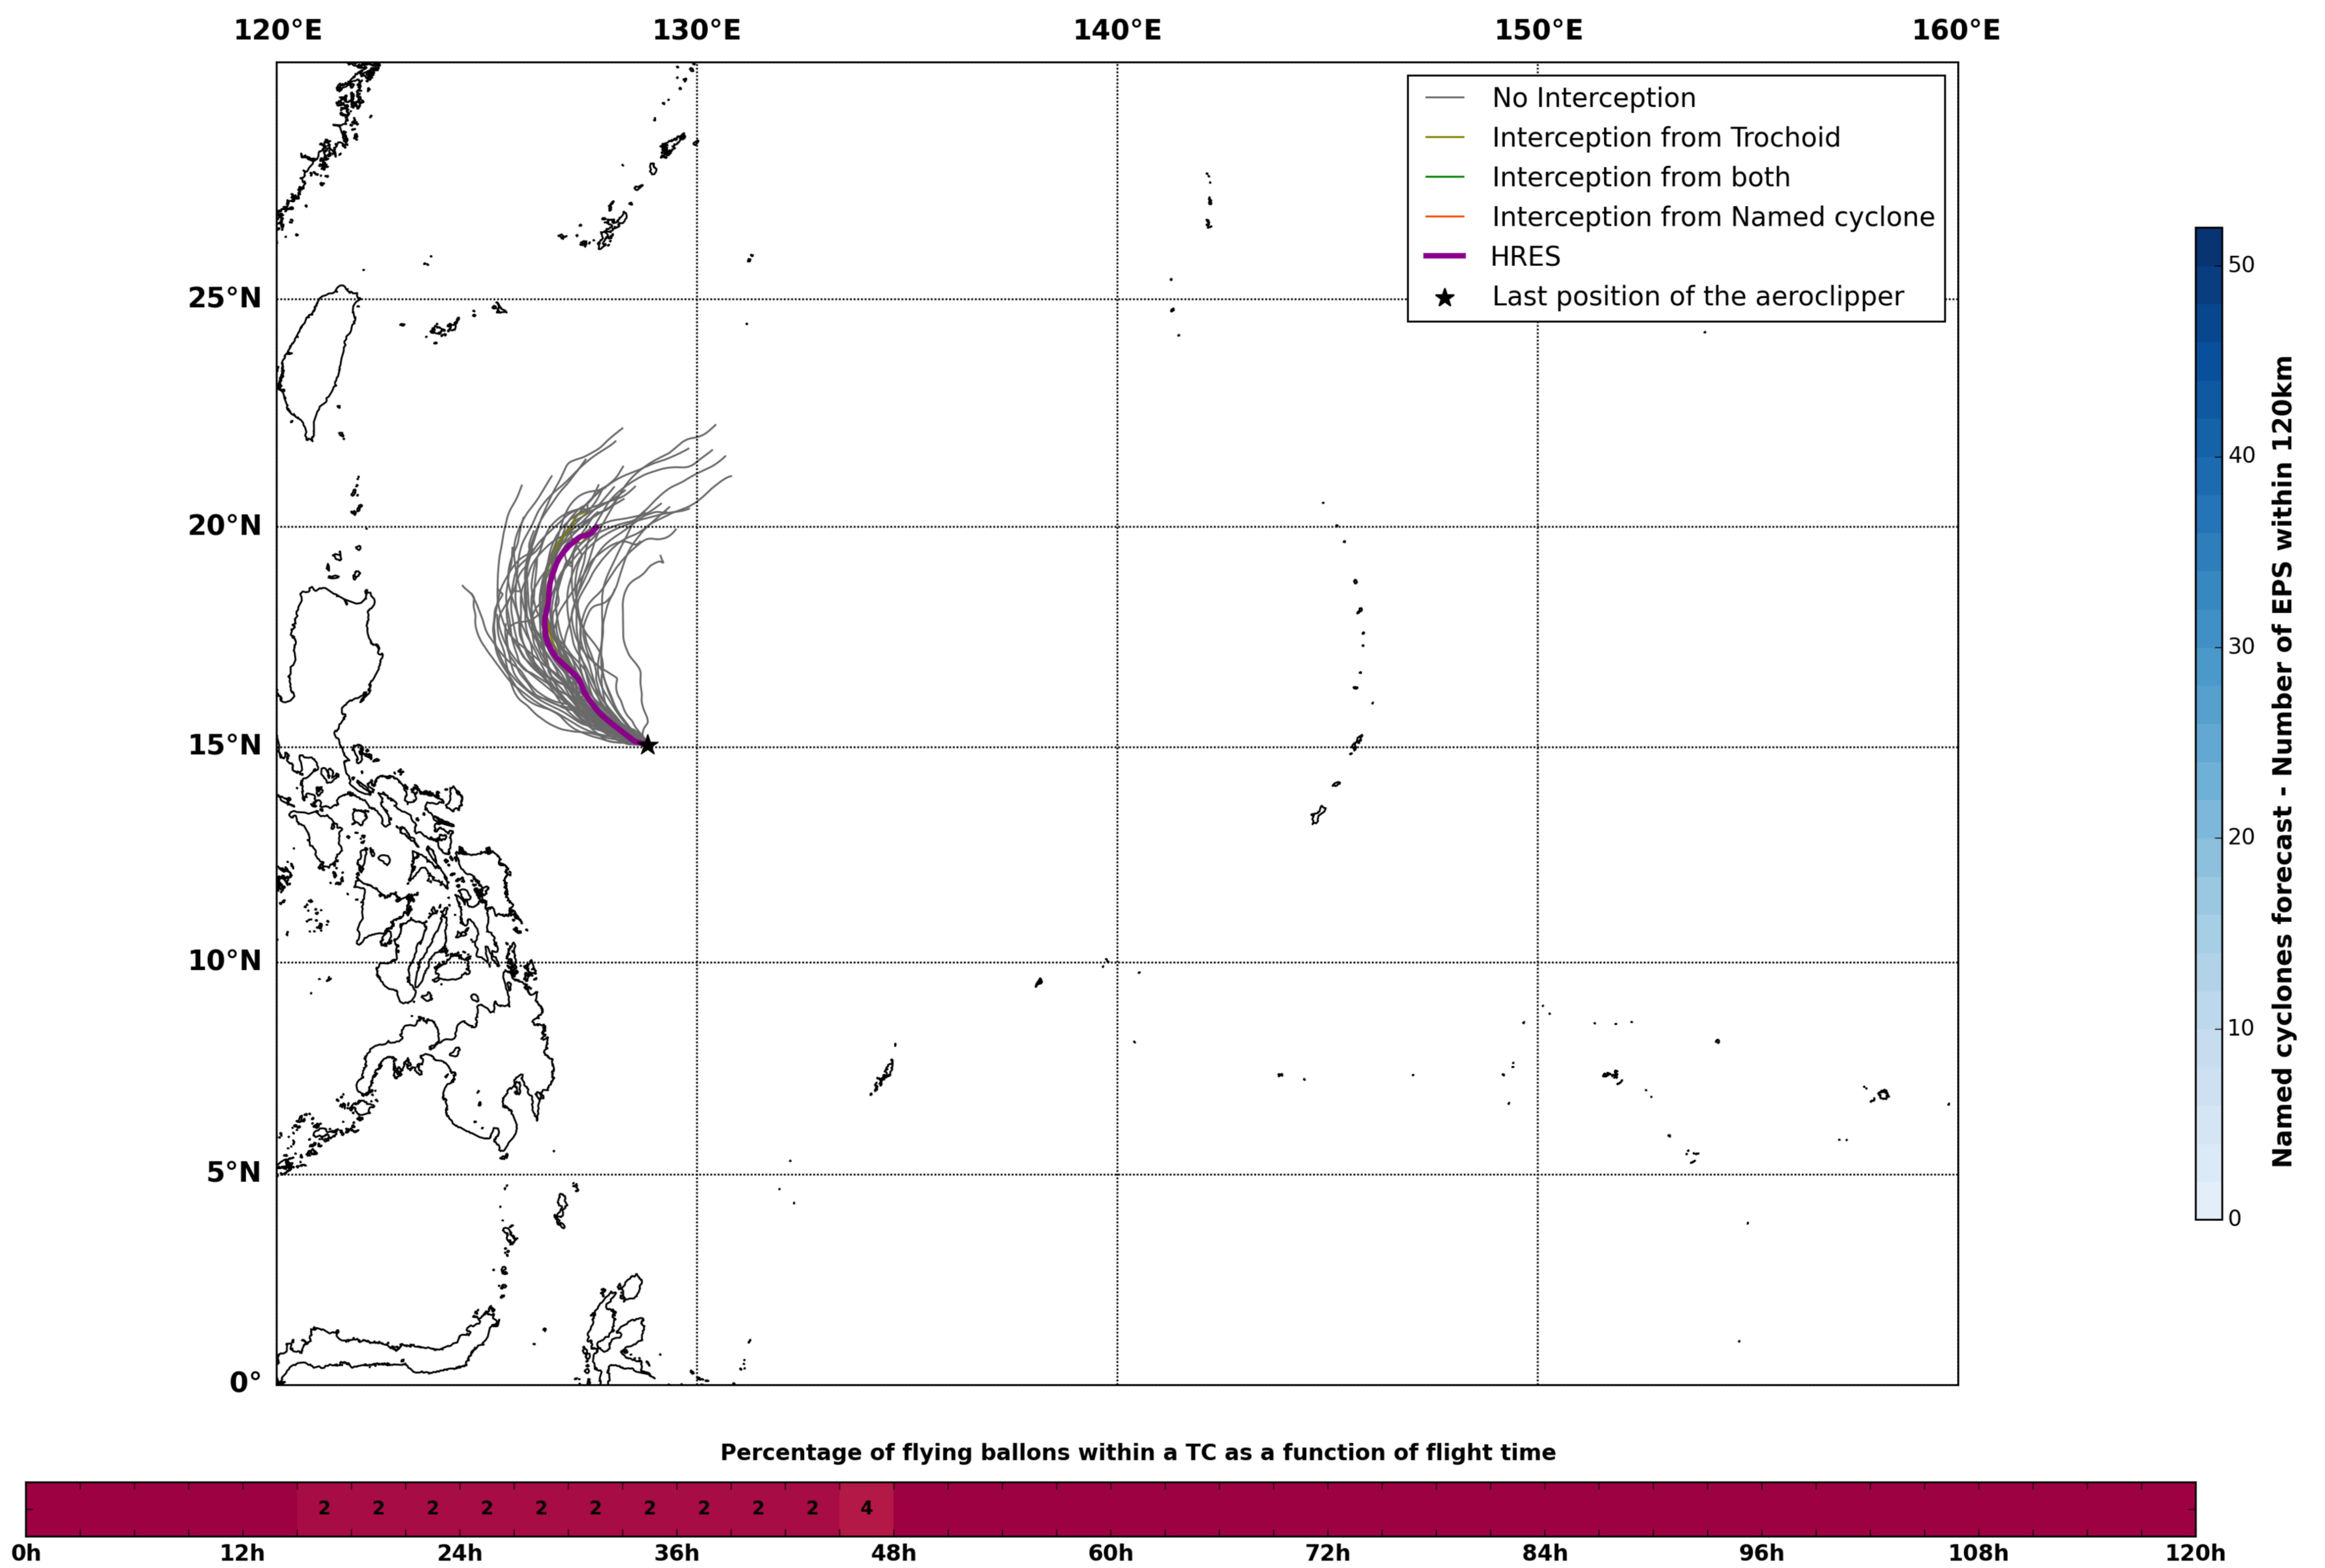

Aeroclipper CHL-PRL Intercept forecast from aeroclipper's position at 2022/05/23, 16h00 (UTC)

Aeroclipper CHL-PRL Grounding forecast from aeroclipper's position at 2022/05/23, 16h00 (UTC)