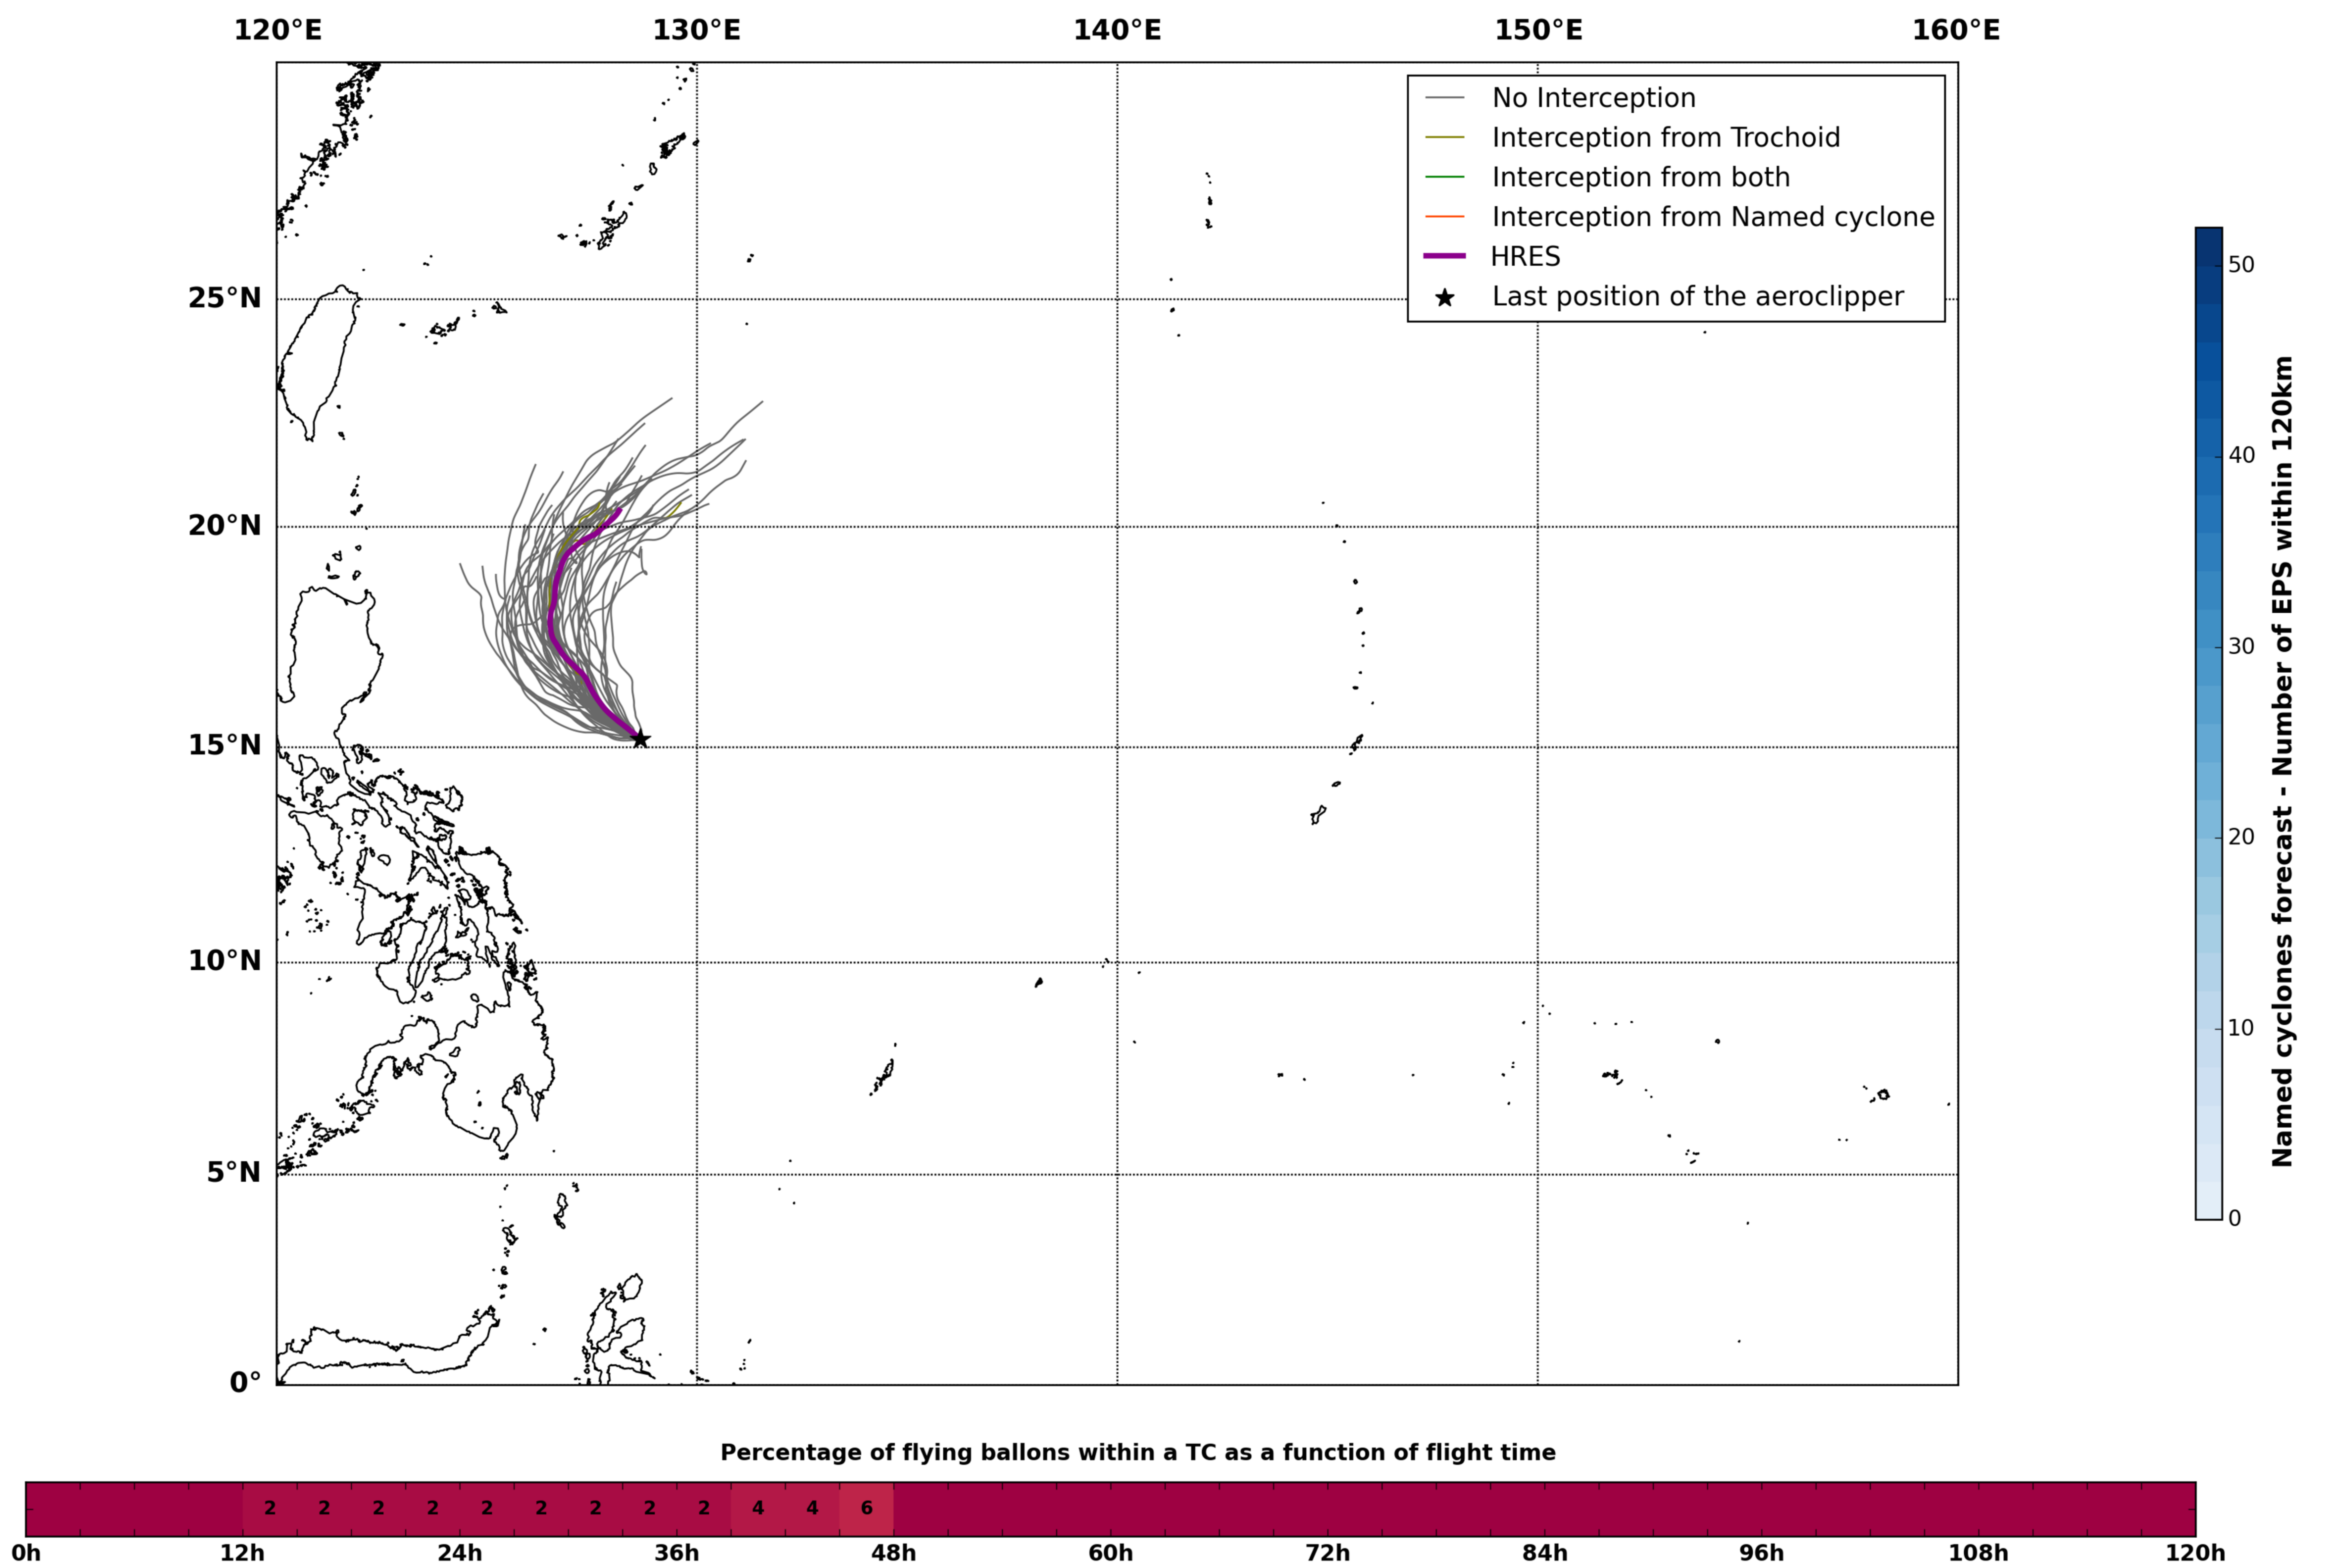

Aeroclipper CHL-PRL Intercept forecast from aeroclipper's position at 2022/05/23, 19h00 (UTC)

Aeroclipper CHL-PRL Grounding forecast from aeroclipper's position at 2022/05/23, 19h00 (UTC)