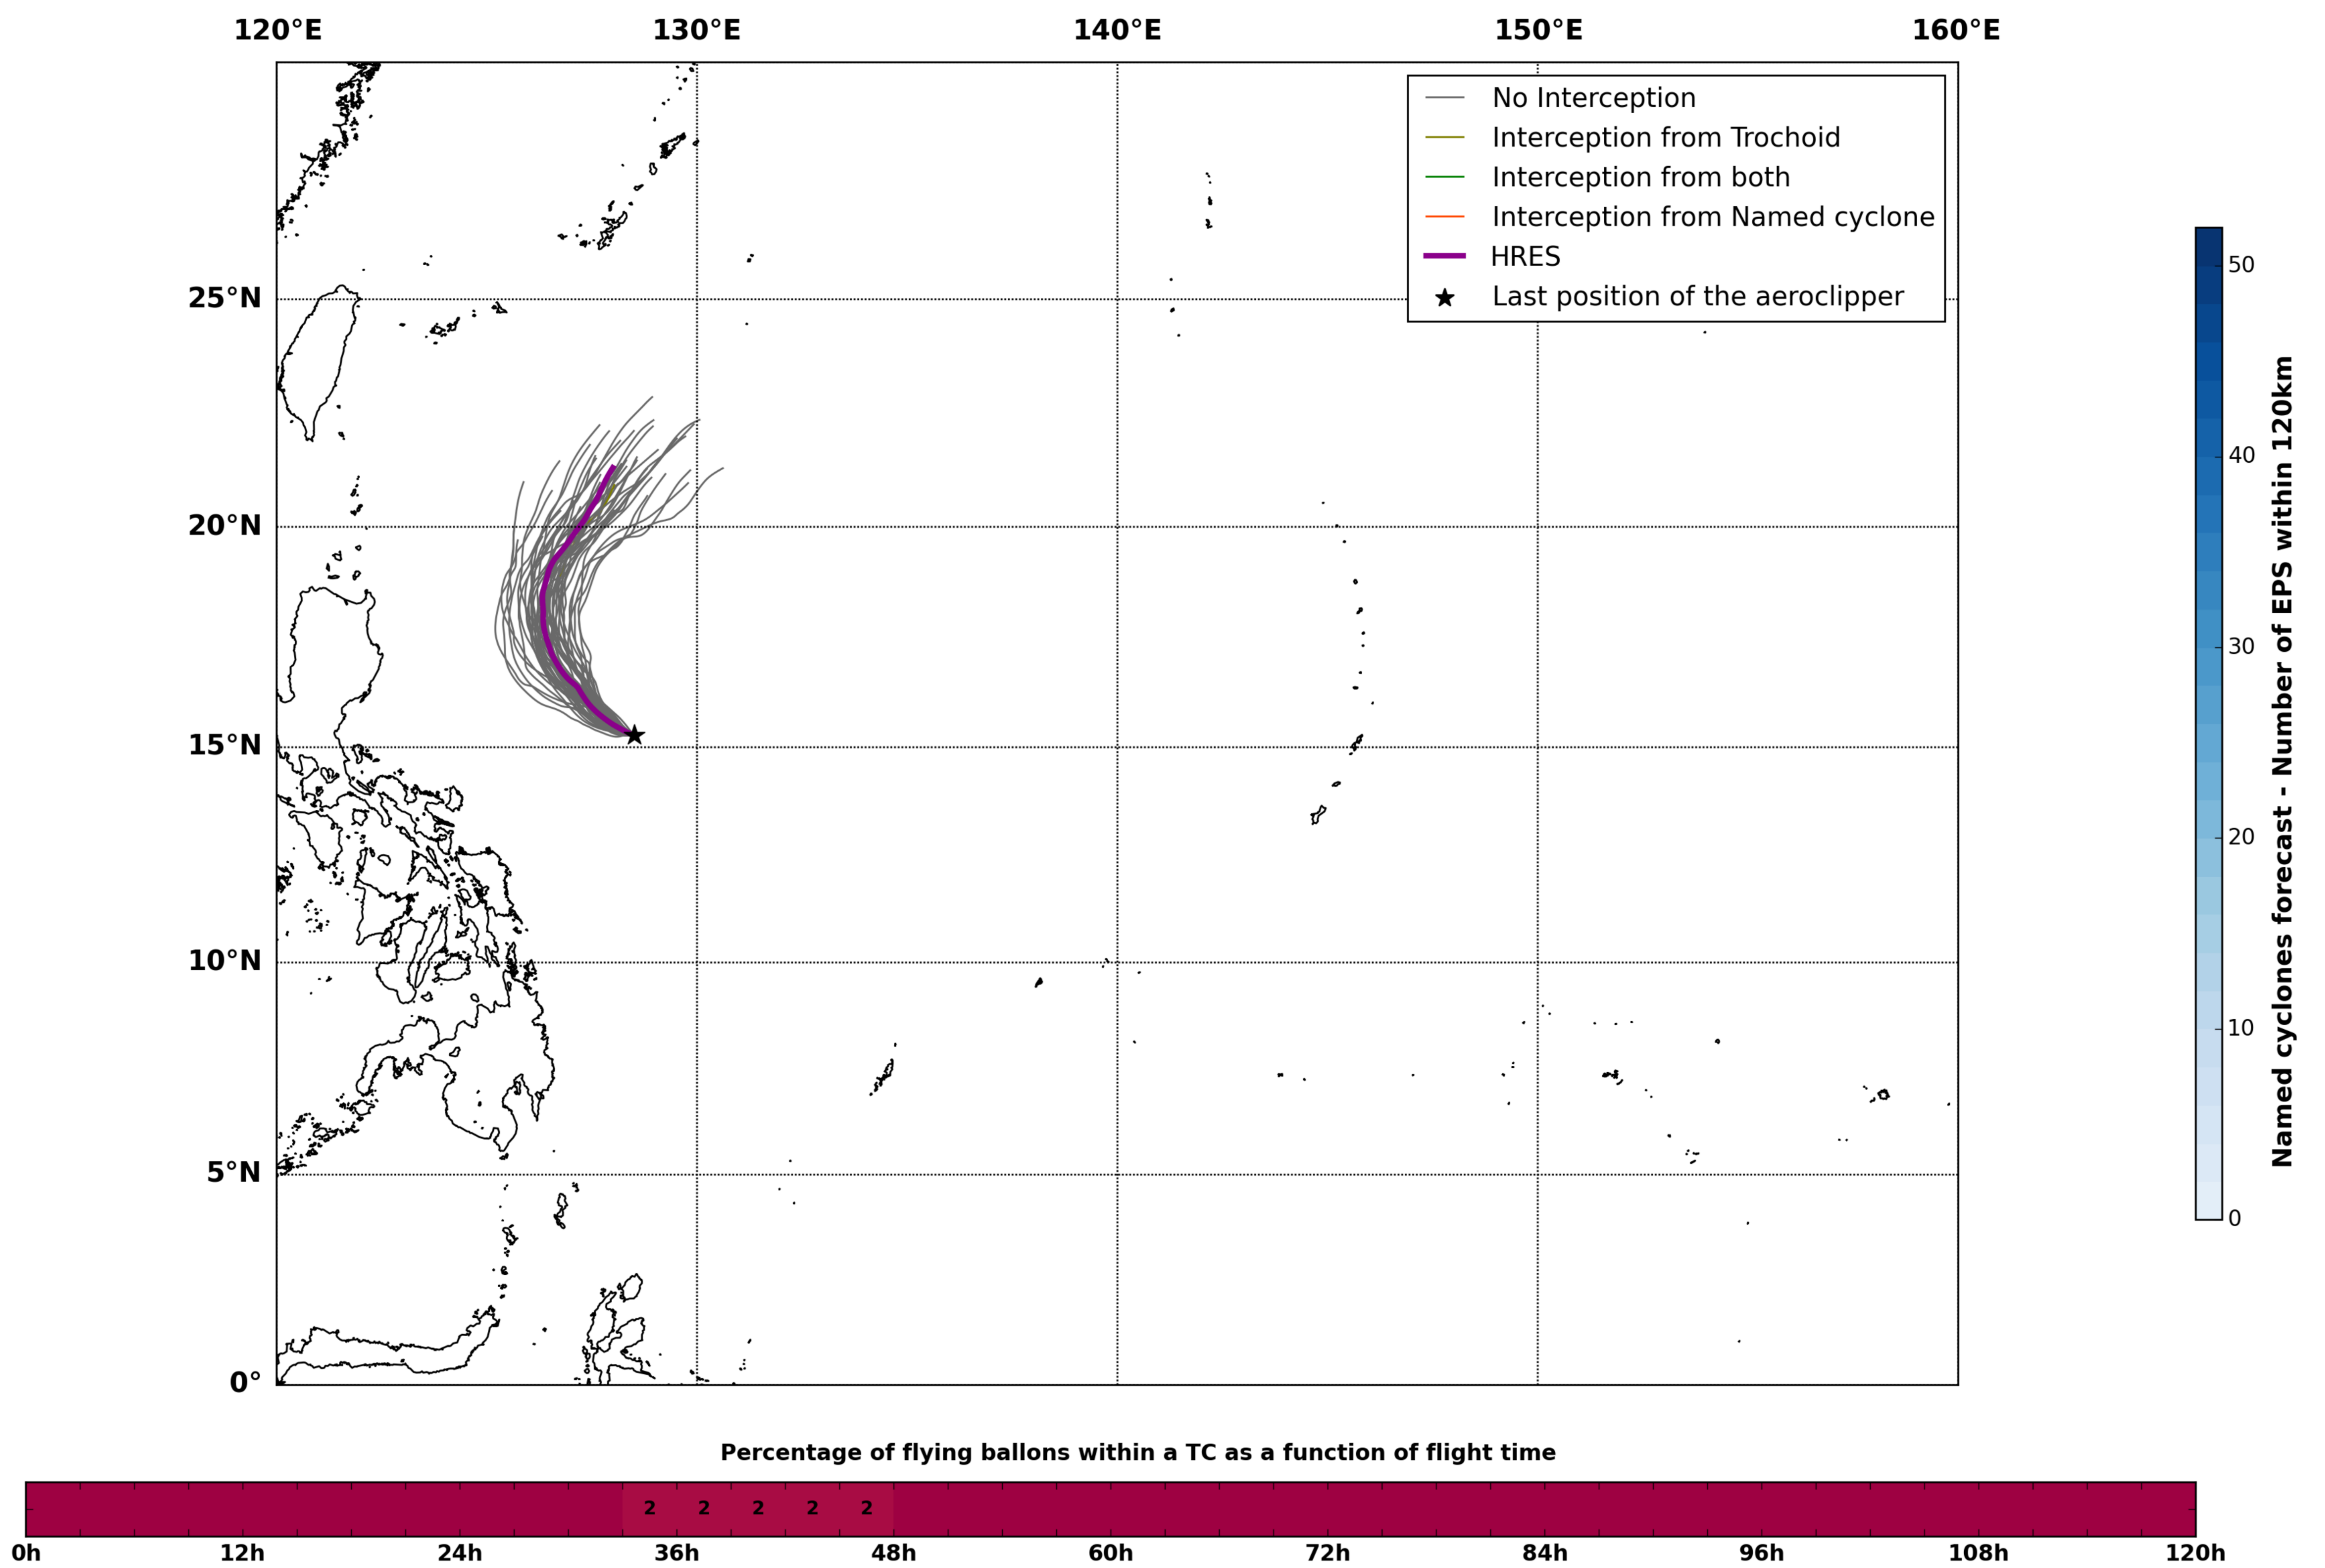

Aeroclipper CHL-PRL Intercept forecast from aeroclipper's position at 2022/05/23, 22h00 (UTC)

Aeroclipper CHL-PRL Grounding forecast from aeroclipper's position at 2022/05/23, 22h00 (UTC)