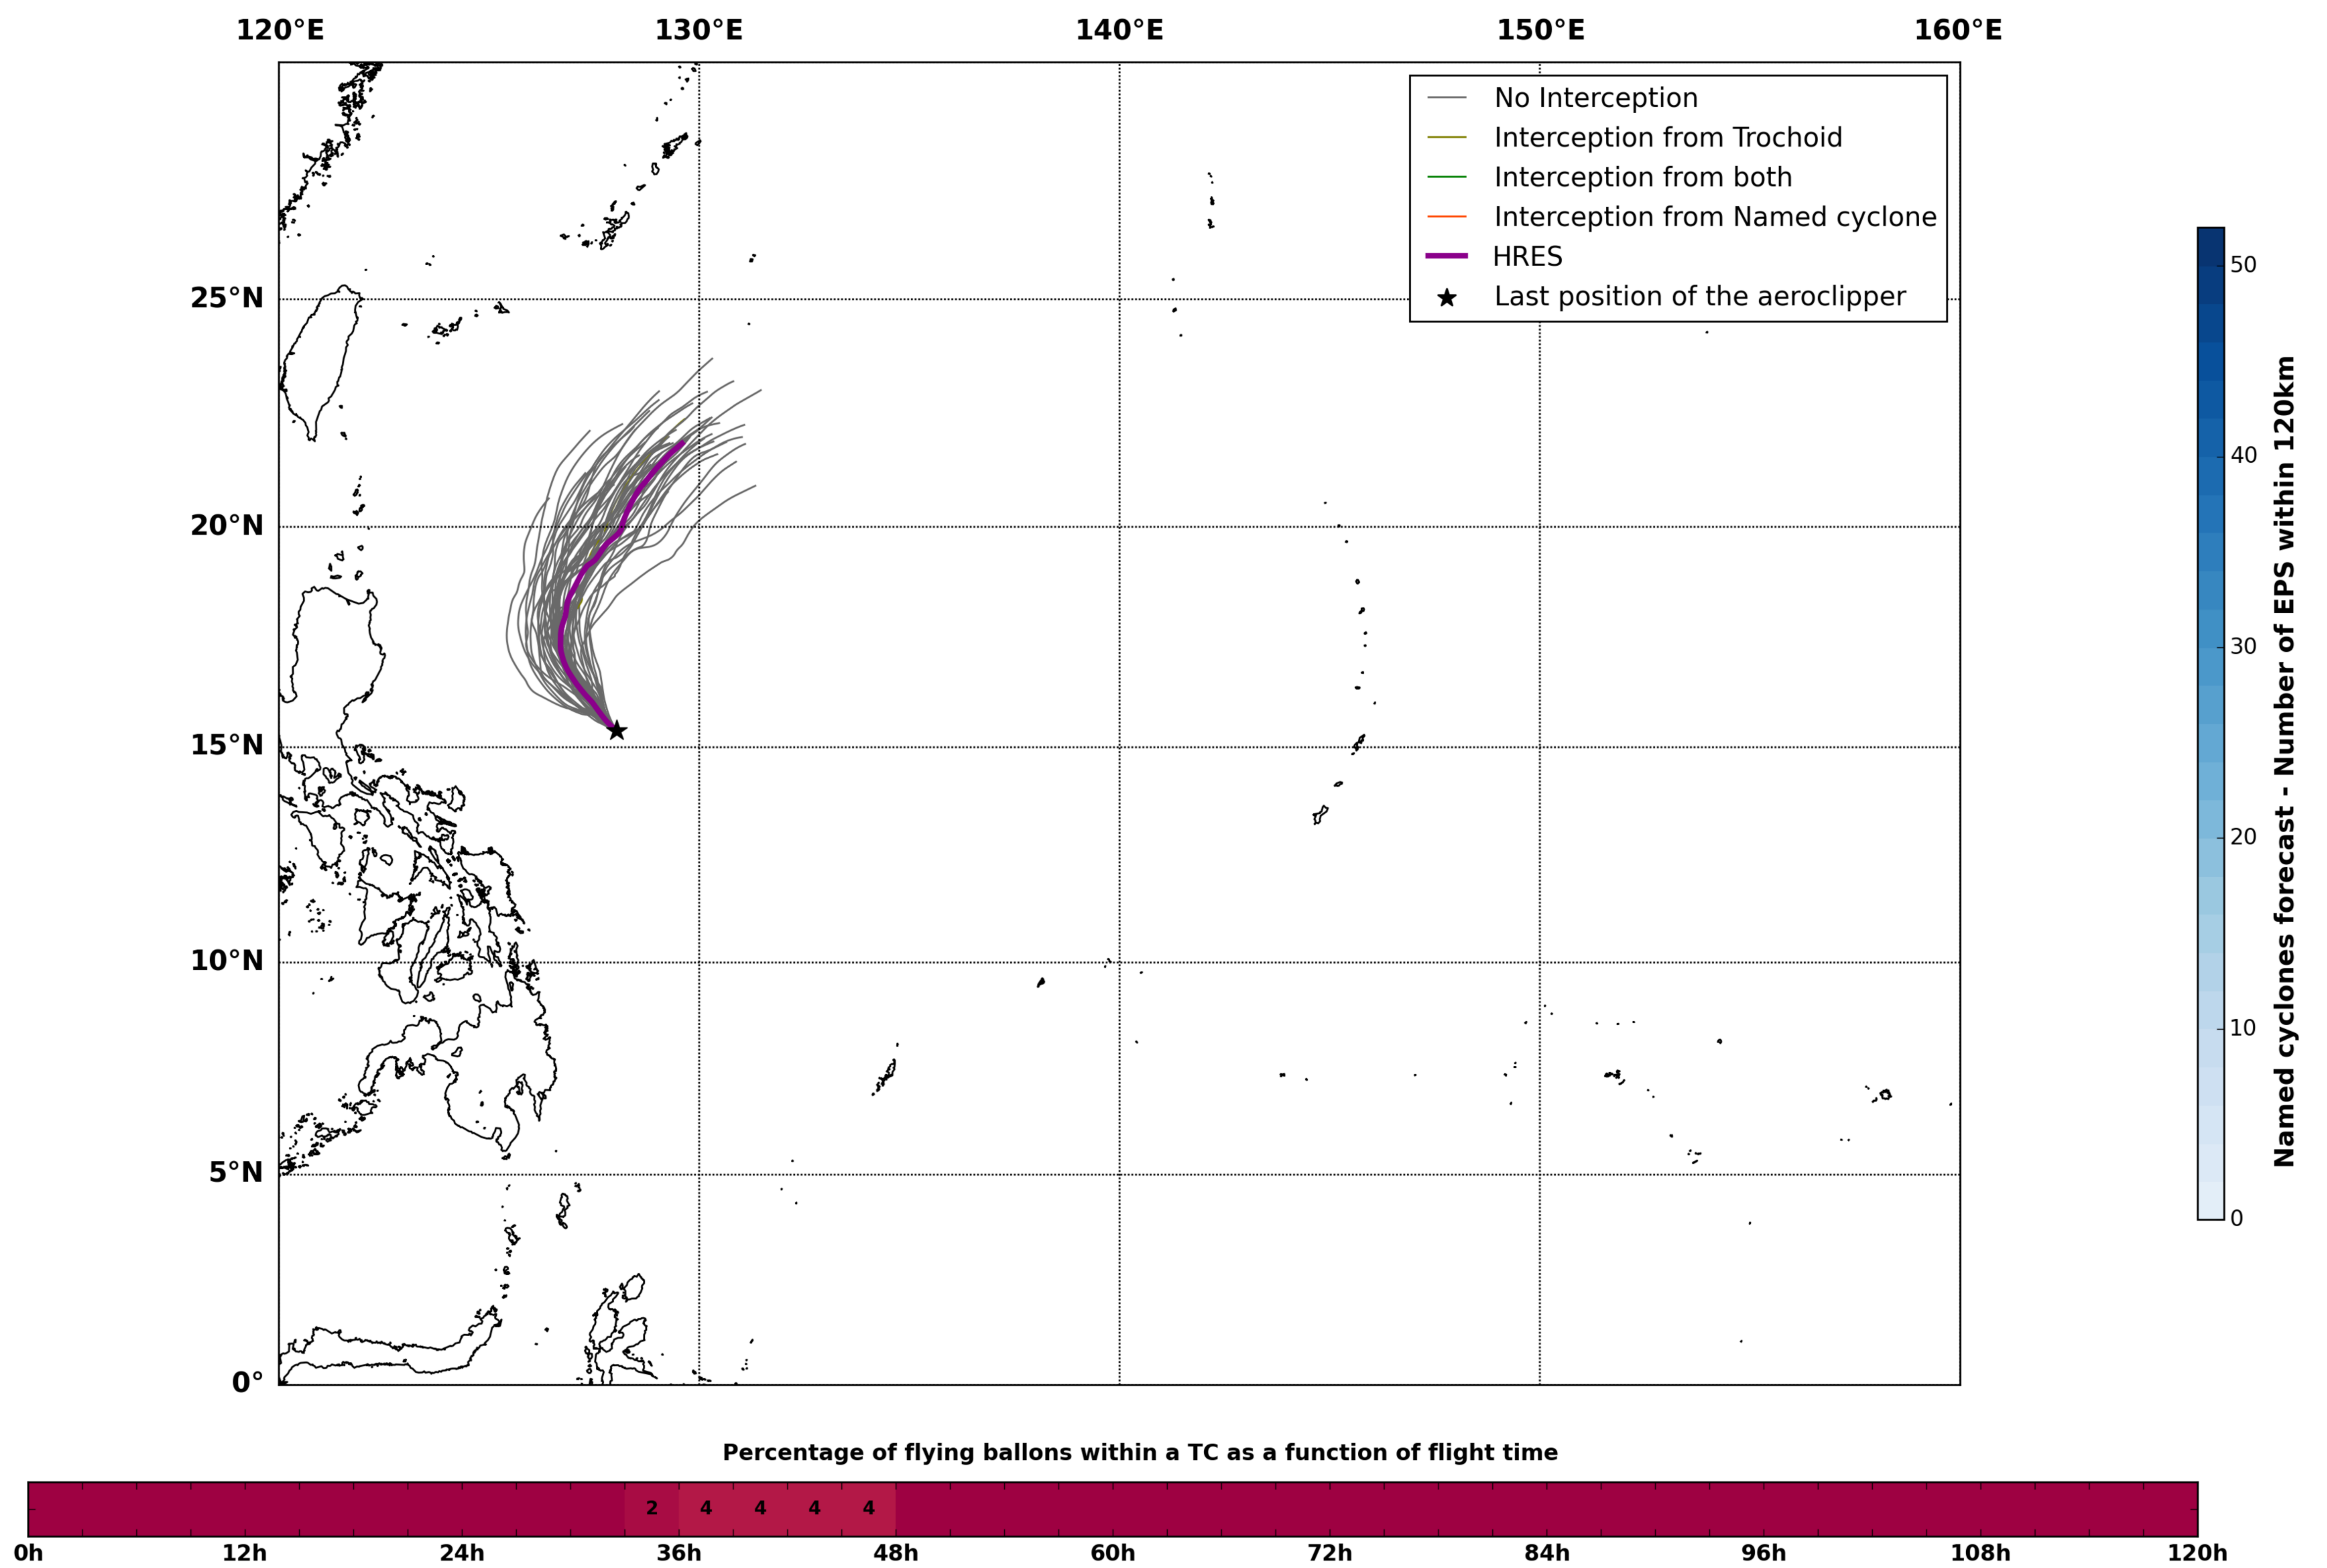

### Aeroclipper CHL-PRL Intercept forecast from aeroclipper's position at 2022/05/24, 04h00 (UTC)

### Aeroclipper CHL-PRL Grounding forecast from aeroclipper's position at 2022/05/24, 04h00 (UTC)