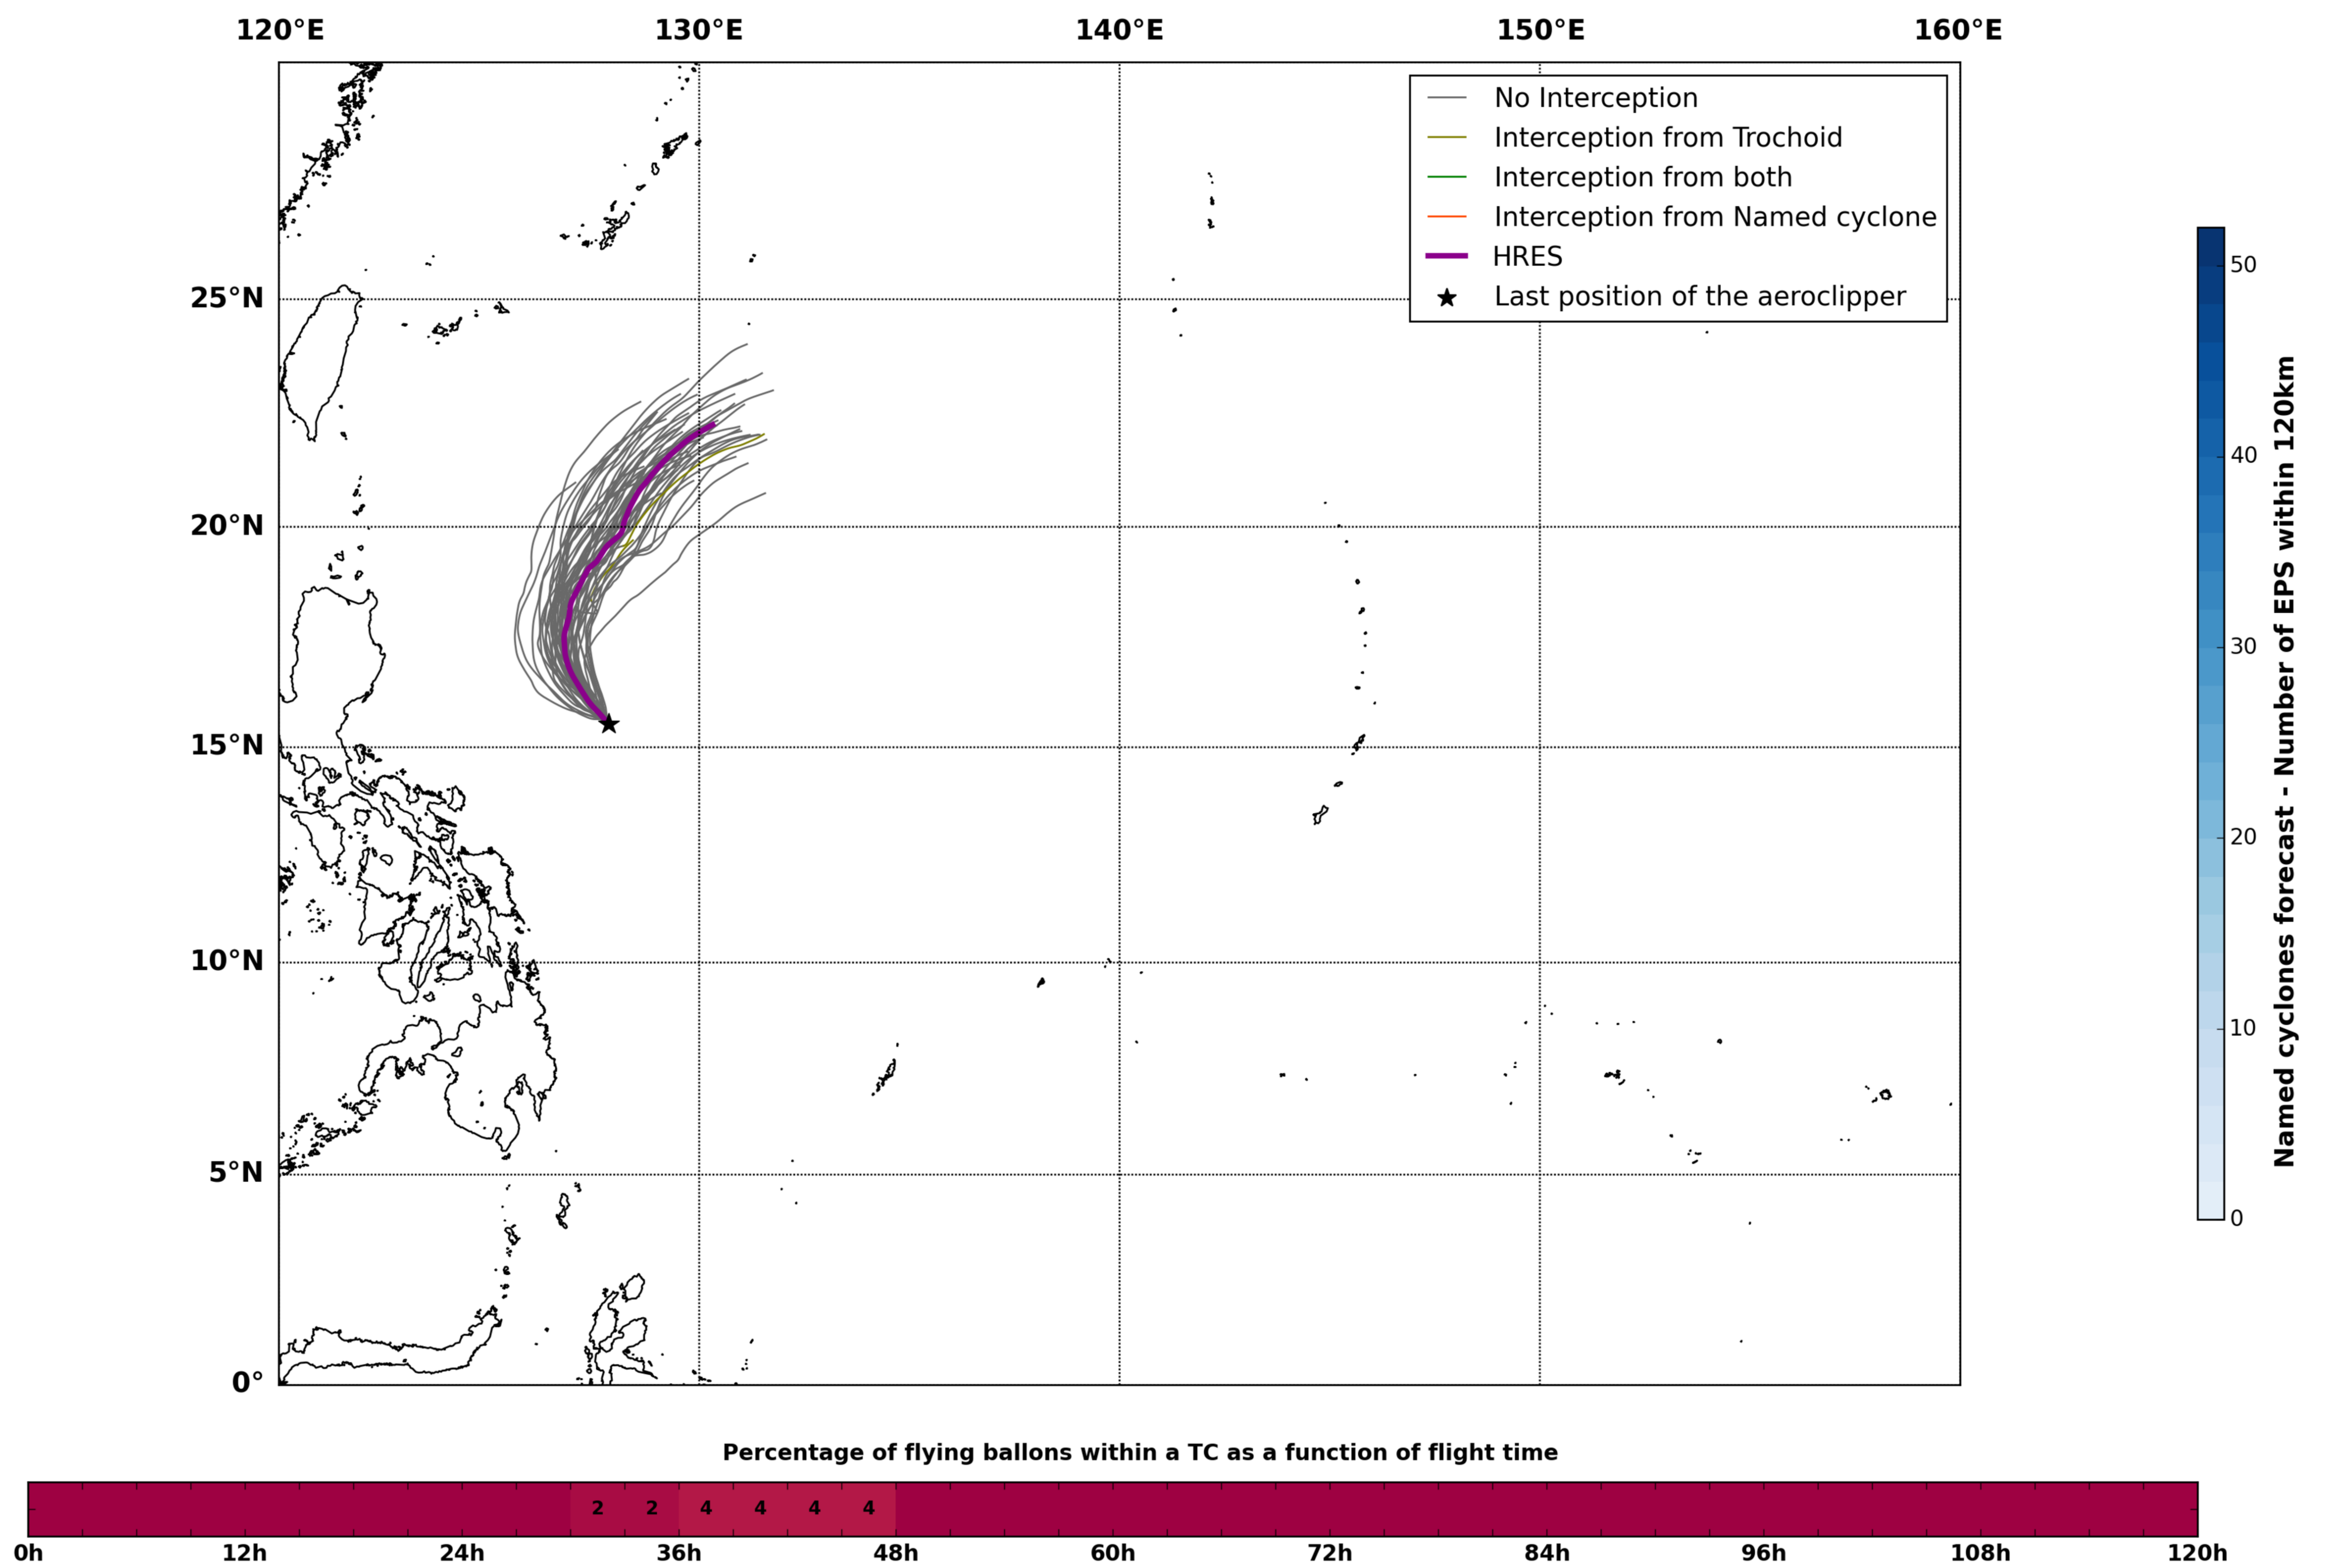

### Aeroclipper CHL-PRL Intercept forecast from aeroclipper's position at 2022/05/24, 07h00 (UTC)

### Aeroclipper CHL-PRL Grounding forecast from aeroclipper's position at 2022/05/24, 07h00 (UTC)