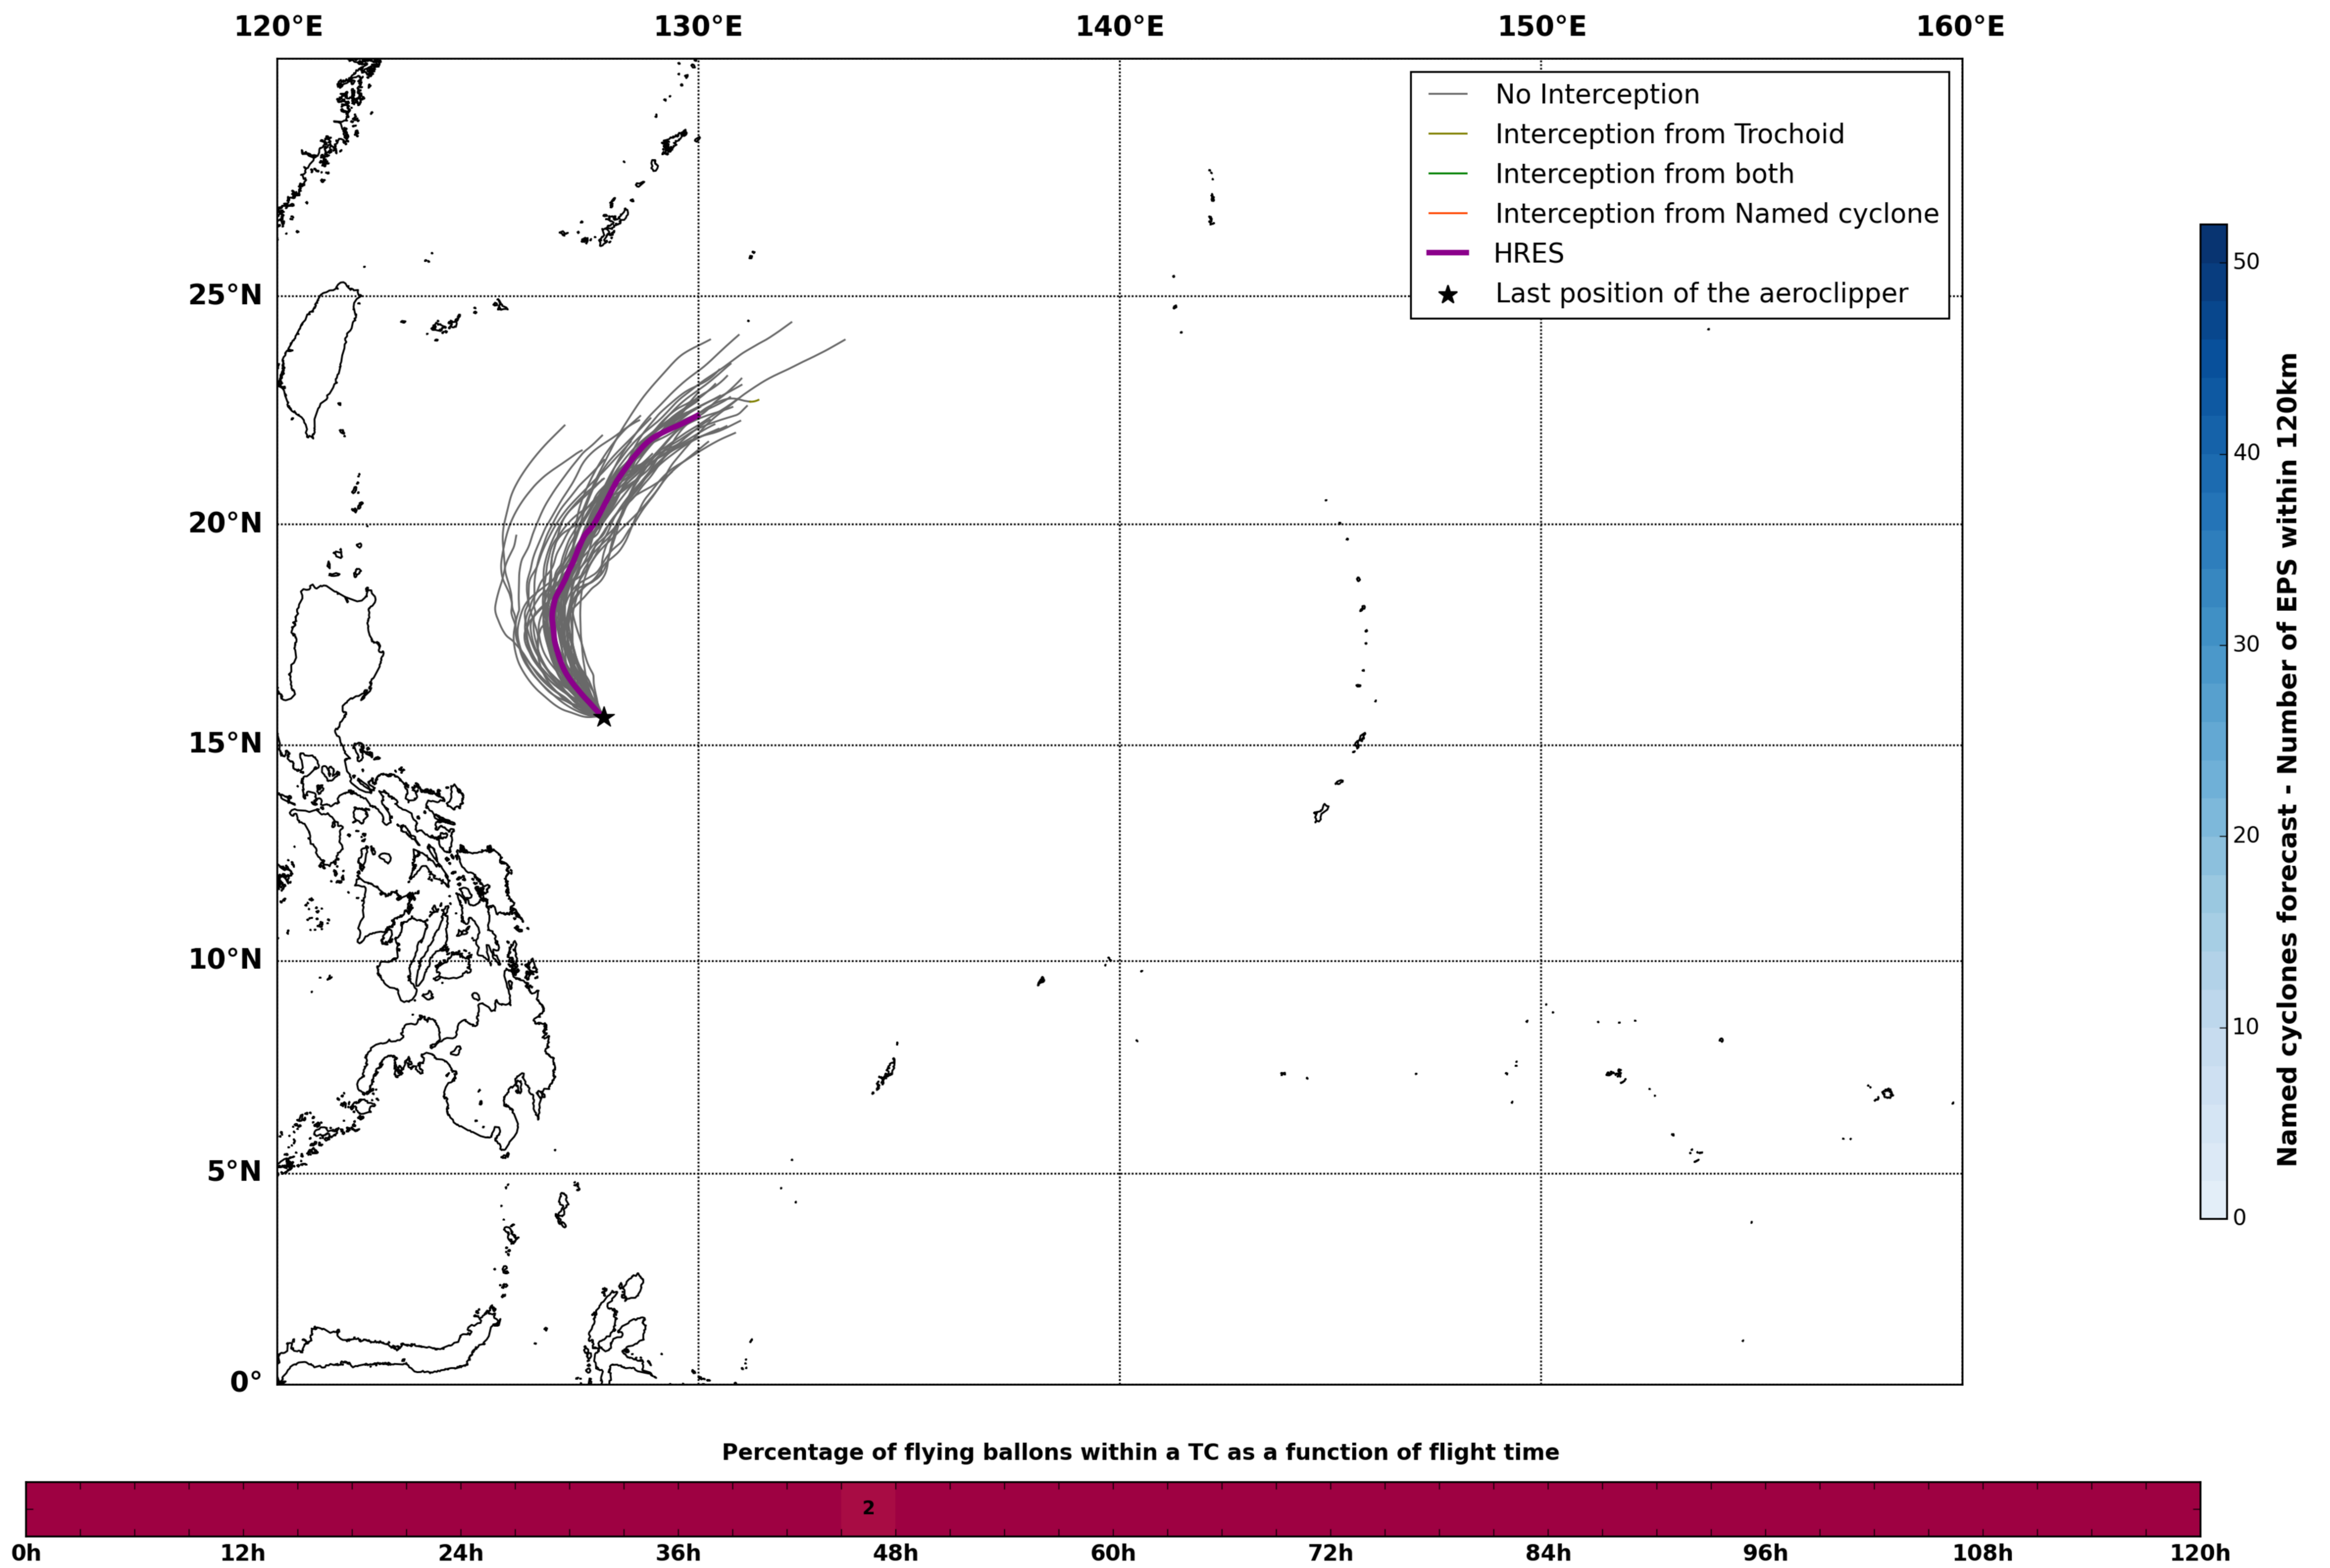

### Aeroclipper CHL-PRL Intercept forecast from aeroclipper's position at 2022/05/24, 10h00 (UTC)

### Aeroclipper CHL-PRL Grounding forecast from aeroclipper's position at 2022/05/24, 10h00 (UTC)