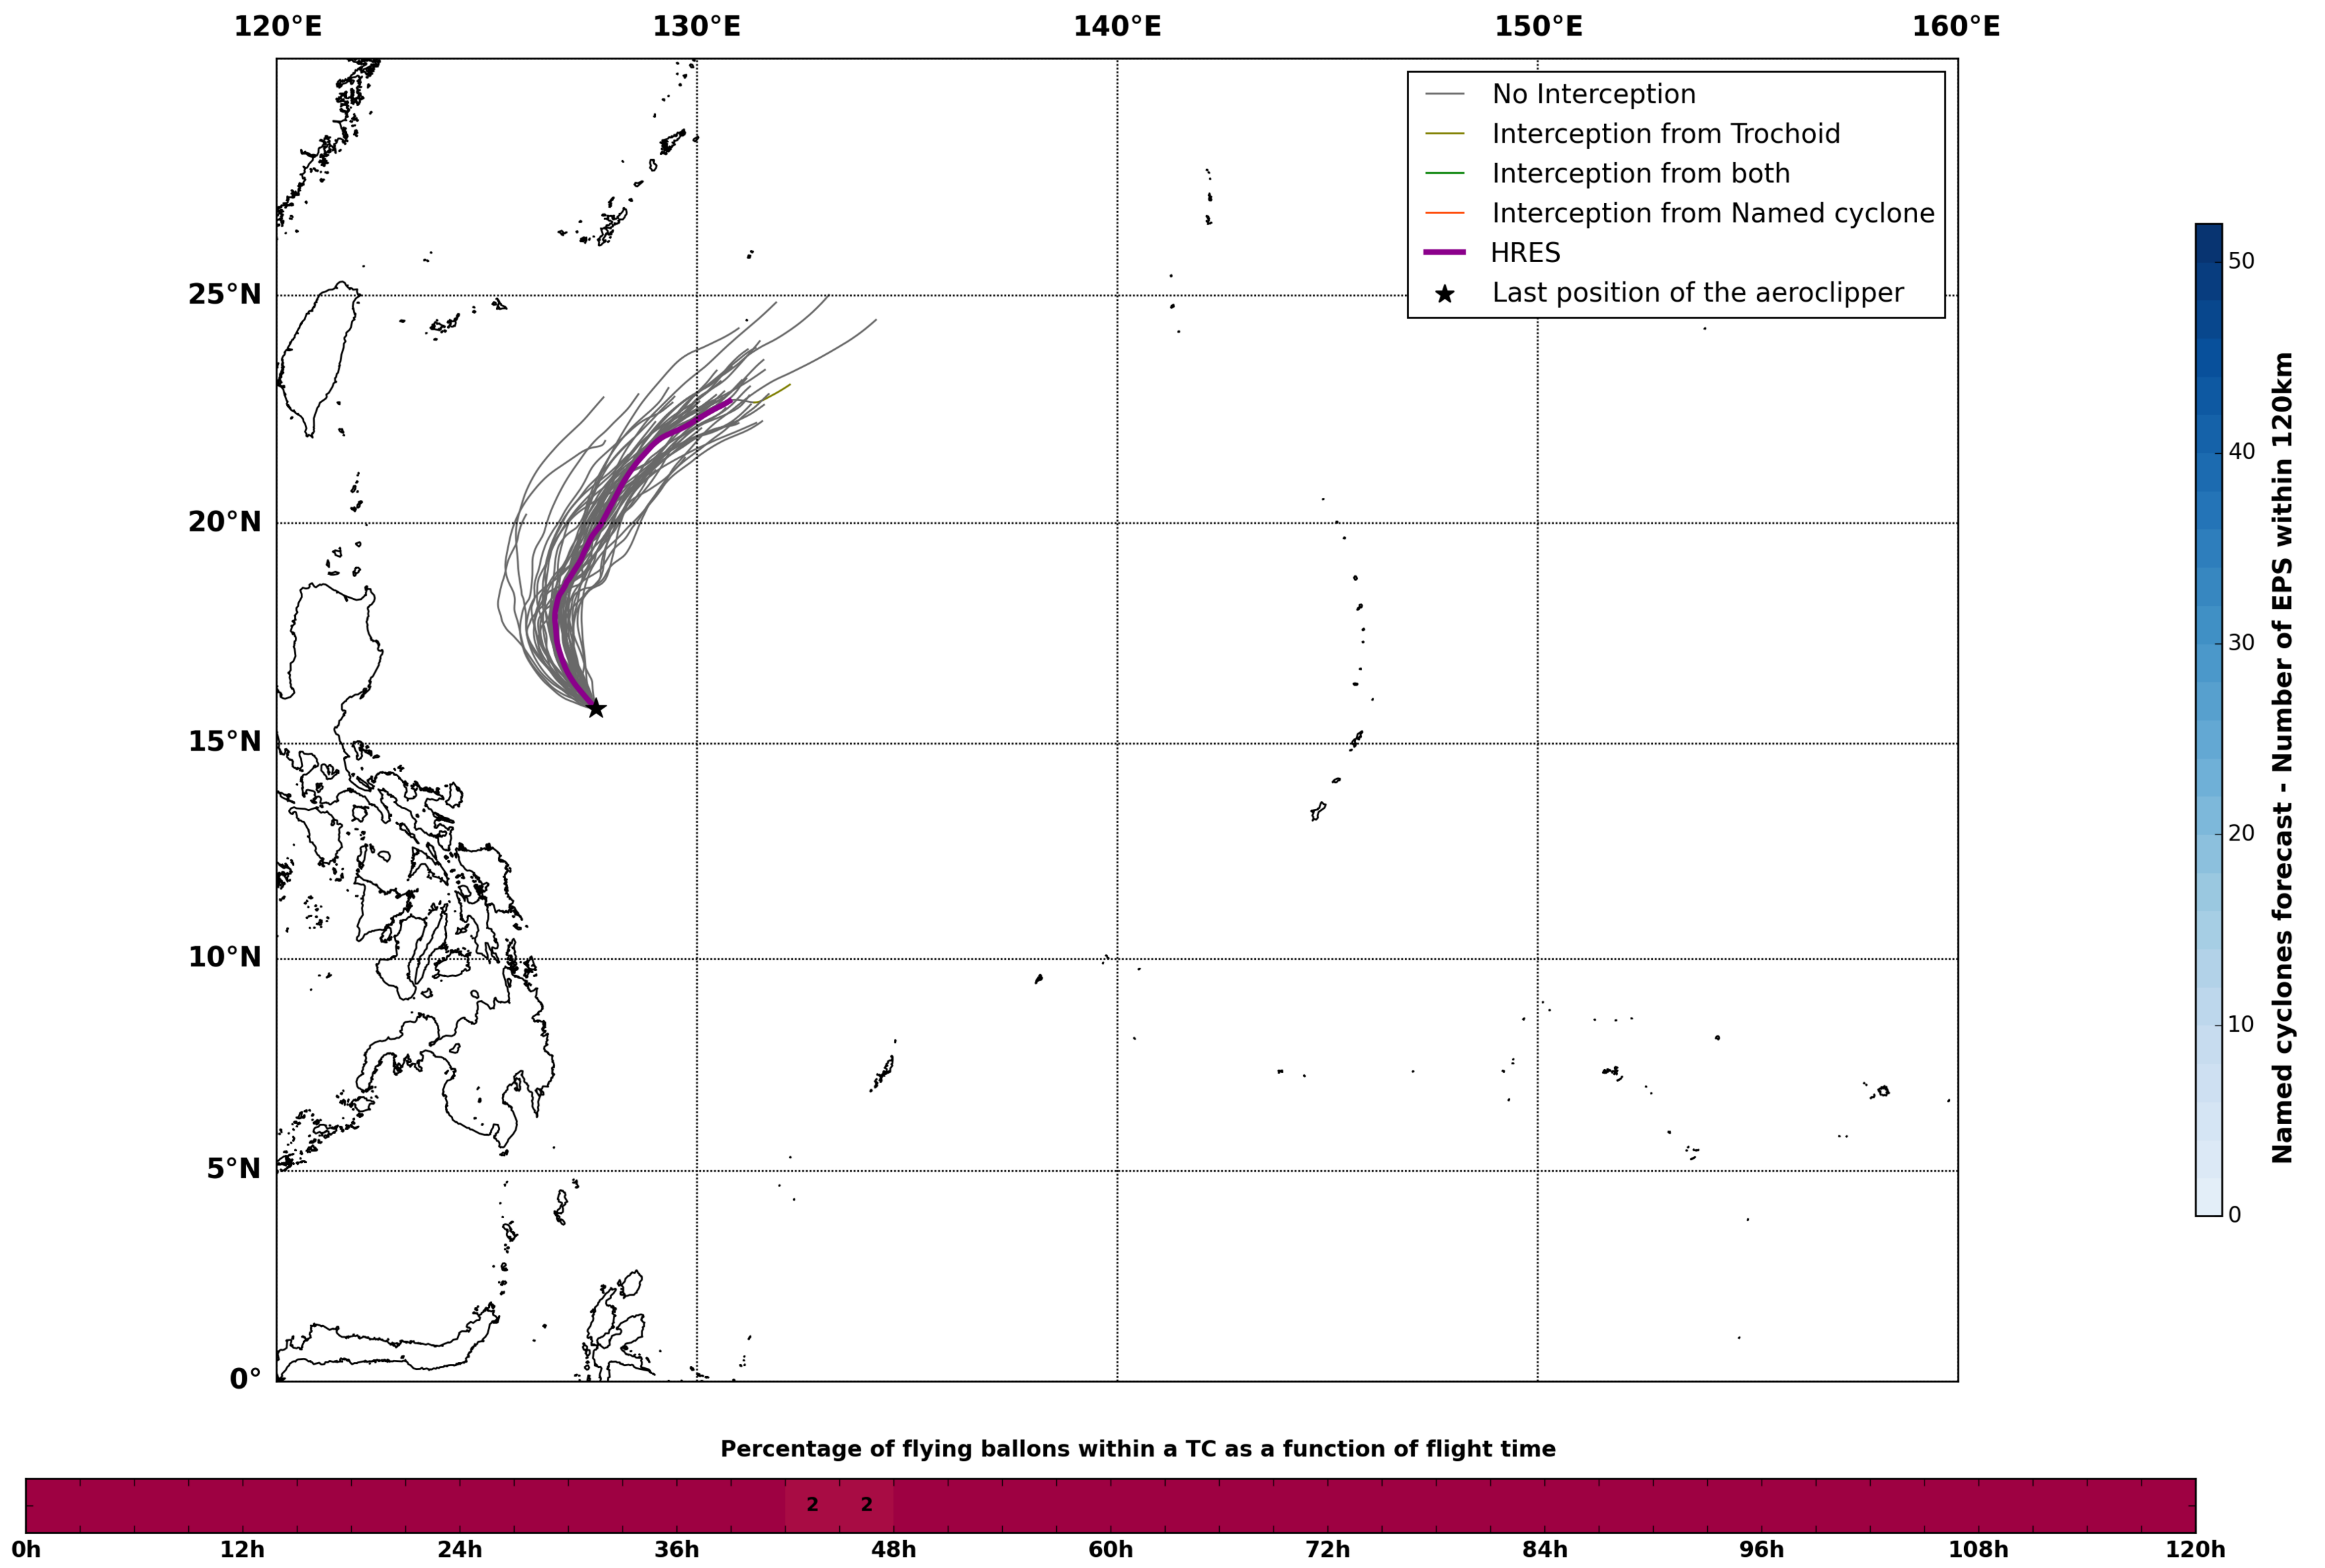

Aeroclipper CHL-PRL Intercept forecast from aeroclipper's position at 2022/05/24, 13h00 (UTC)

Aeroclipper CHL-PRL Grounding forecast from aeroclipper's position at 2022/05/24, 13h00 (UTC)