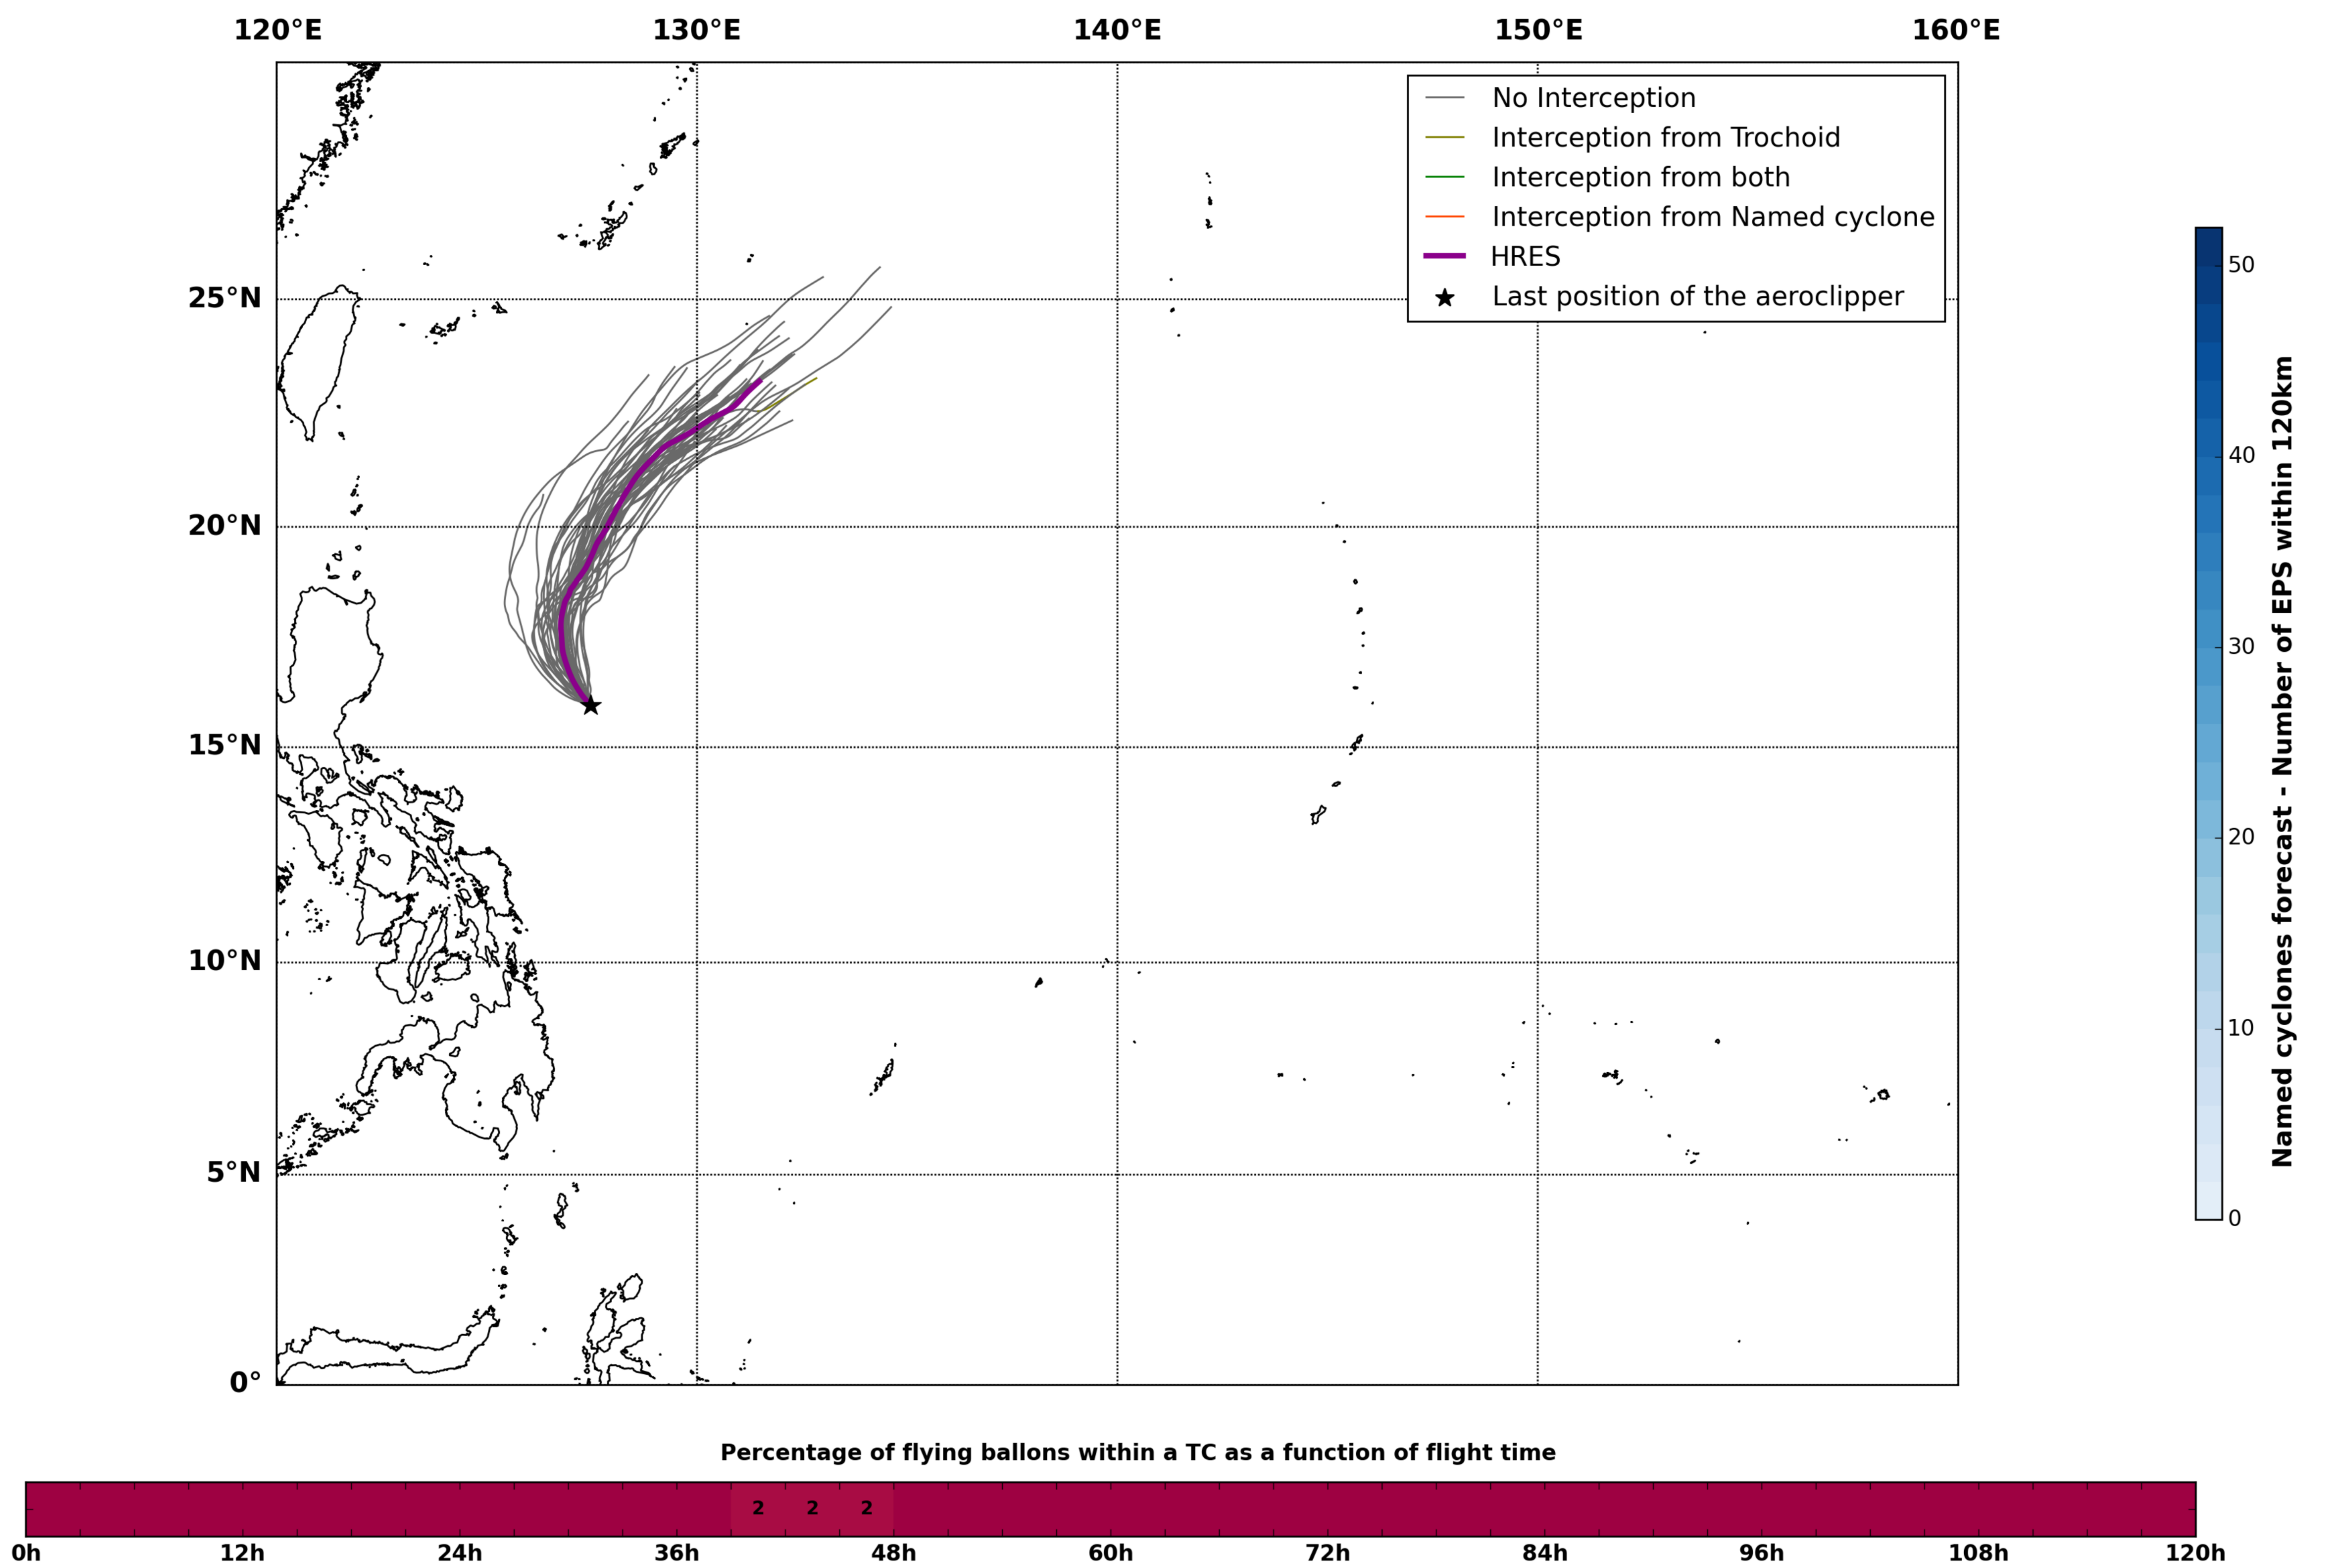

### Aeroclipper CHL-PRL Intercept forecast from aeroclipper's position at 2022/05/24, 16h00 (UTC)

### Aeroclipper CHL-PRL Grounding forecast from aeroclipper's position at 2022/05/24, 16h00 (UTC)