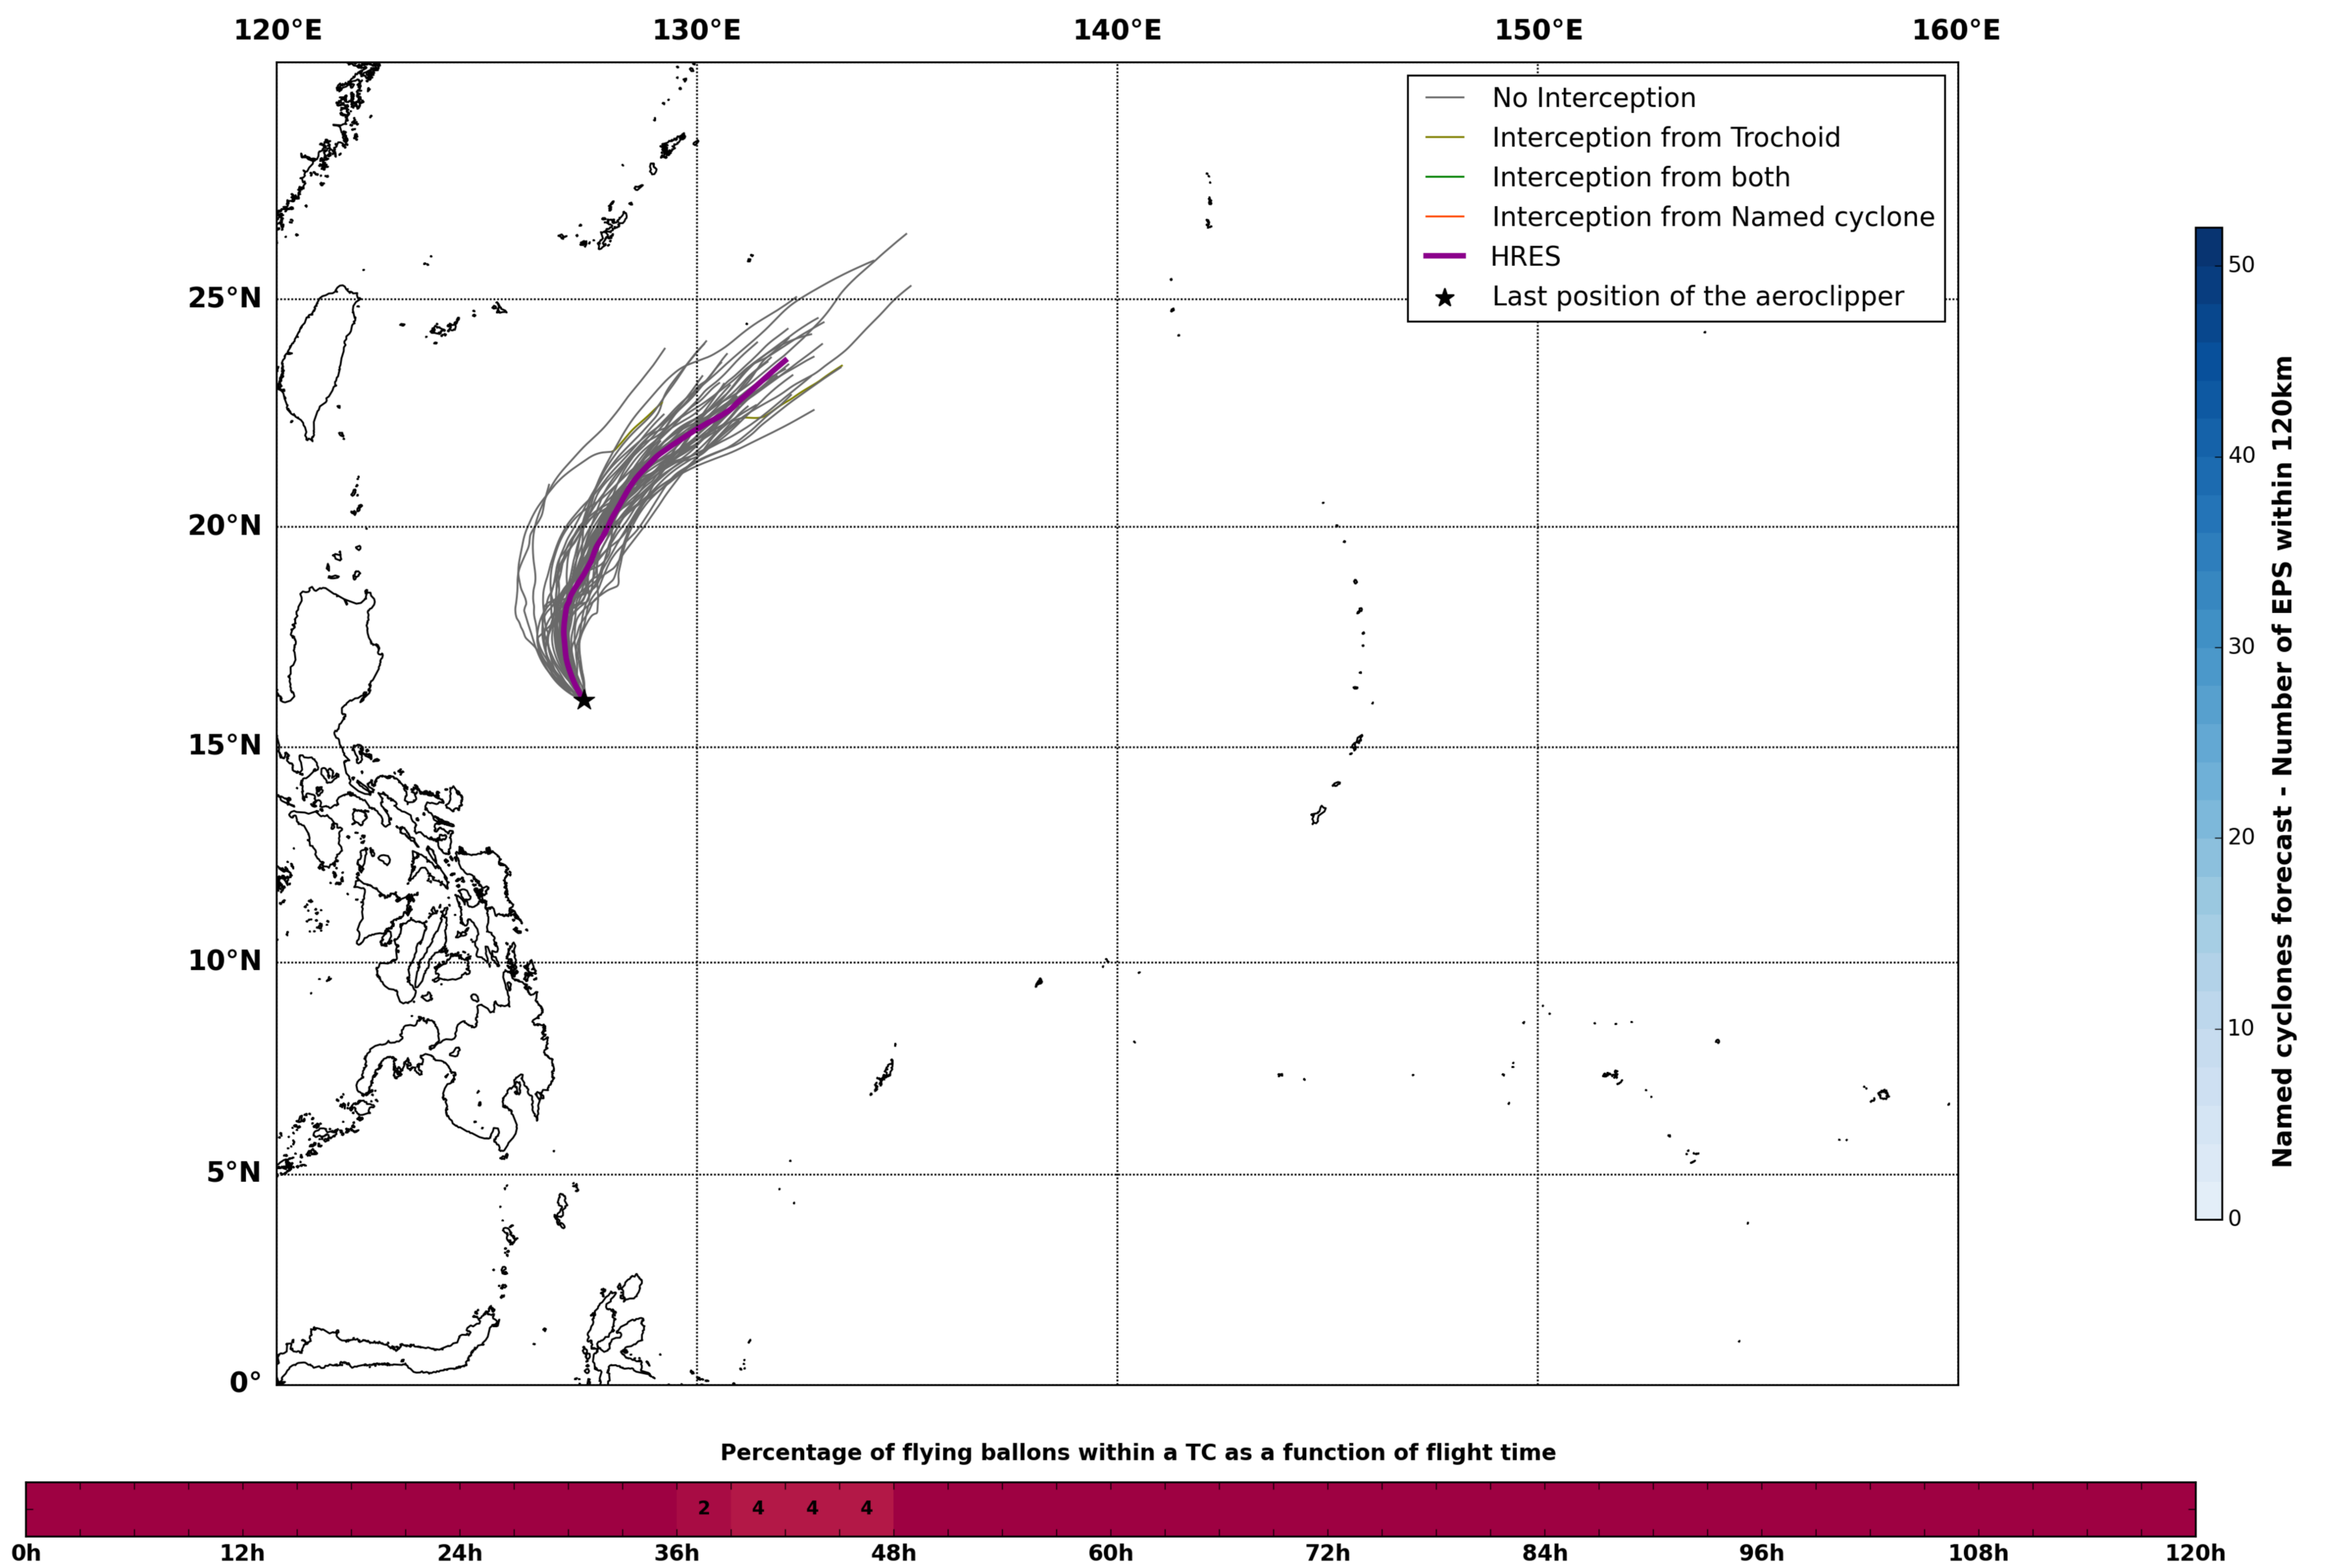

Aeroclipper CHL-PRL Intercept forecast from aeroclipper's position at 2022/05/24, 19h00 (UTC)

Aeroclipper CHL-PRL Grounding forecast from aeroclipper's position at 2022/05/24, 19h00 (UTC)