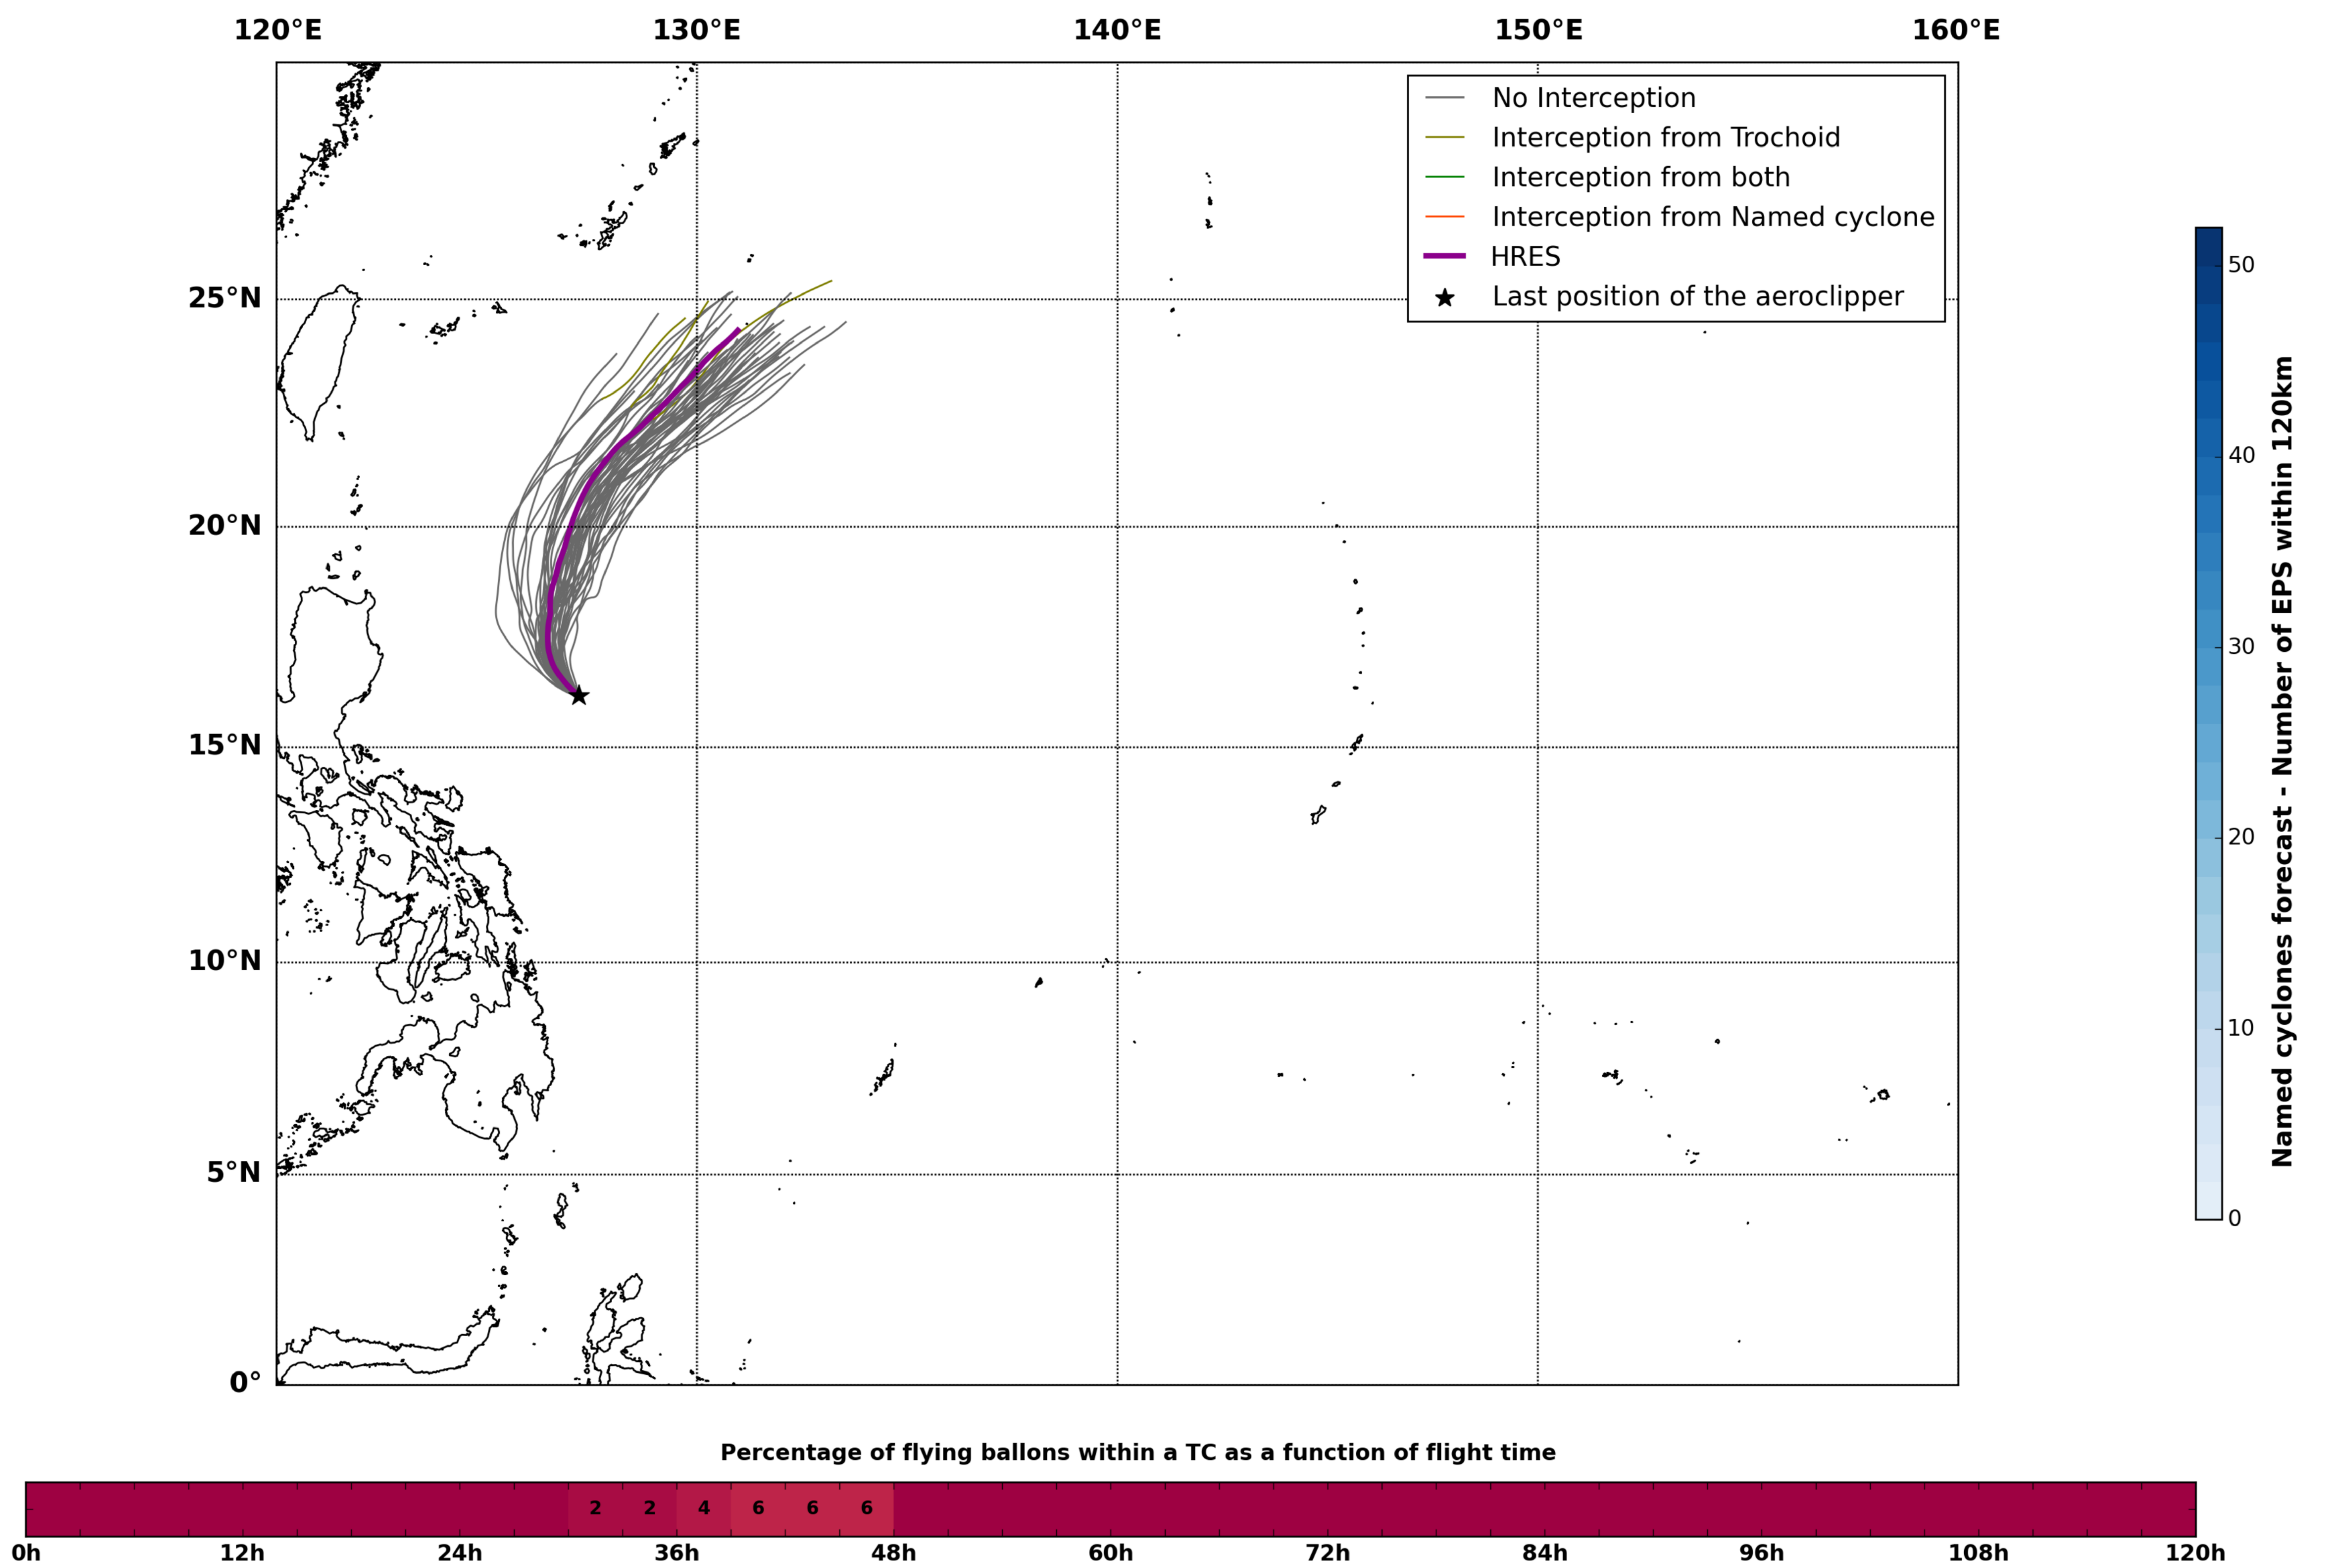

### Aeroclipper CHL-PRL Intercept forecast from aeroclipper's position at 2022/05/24, 22h00 (UTC)

### Aeroclipper CHL-PRL Grounding forecast from aeroclipper's position at 2022/05/24, 22h00 (UTC)