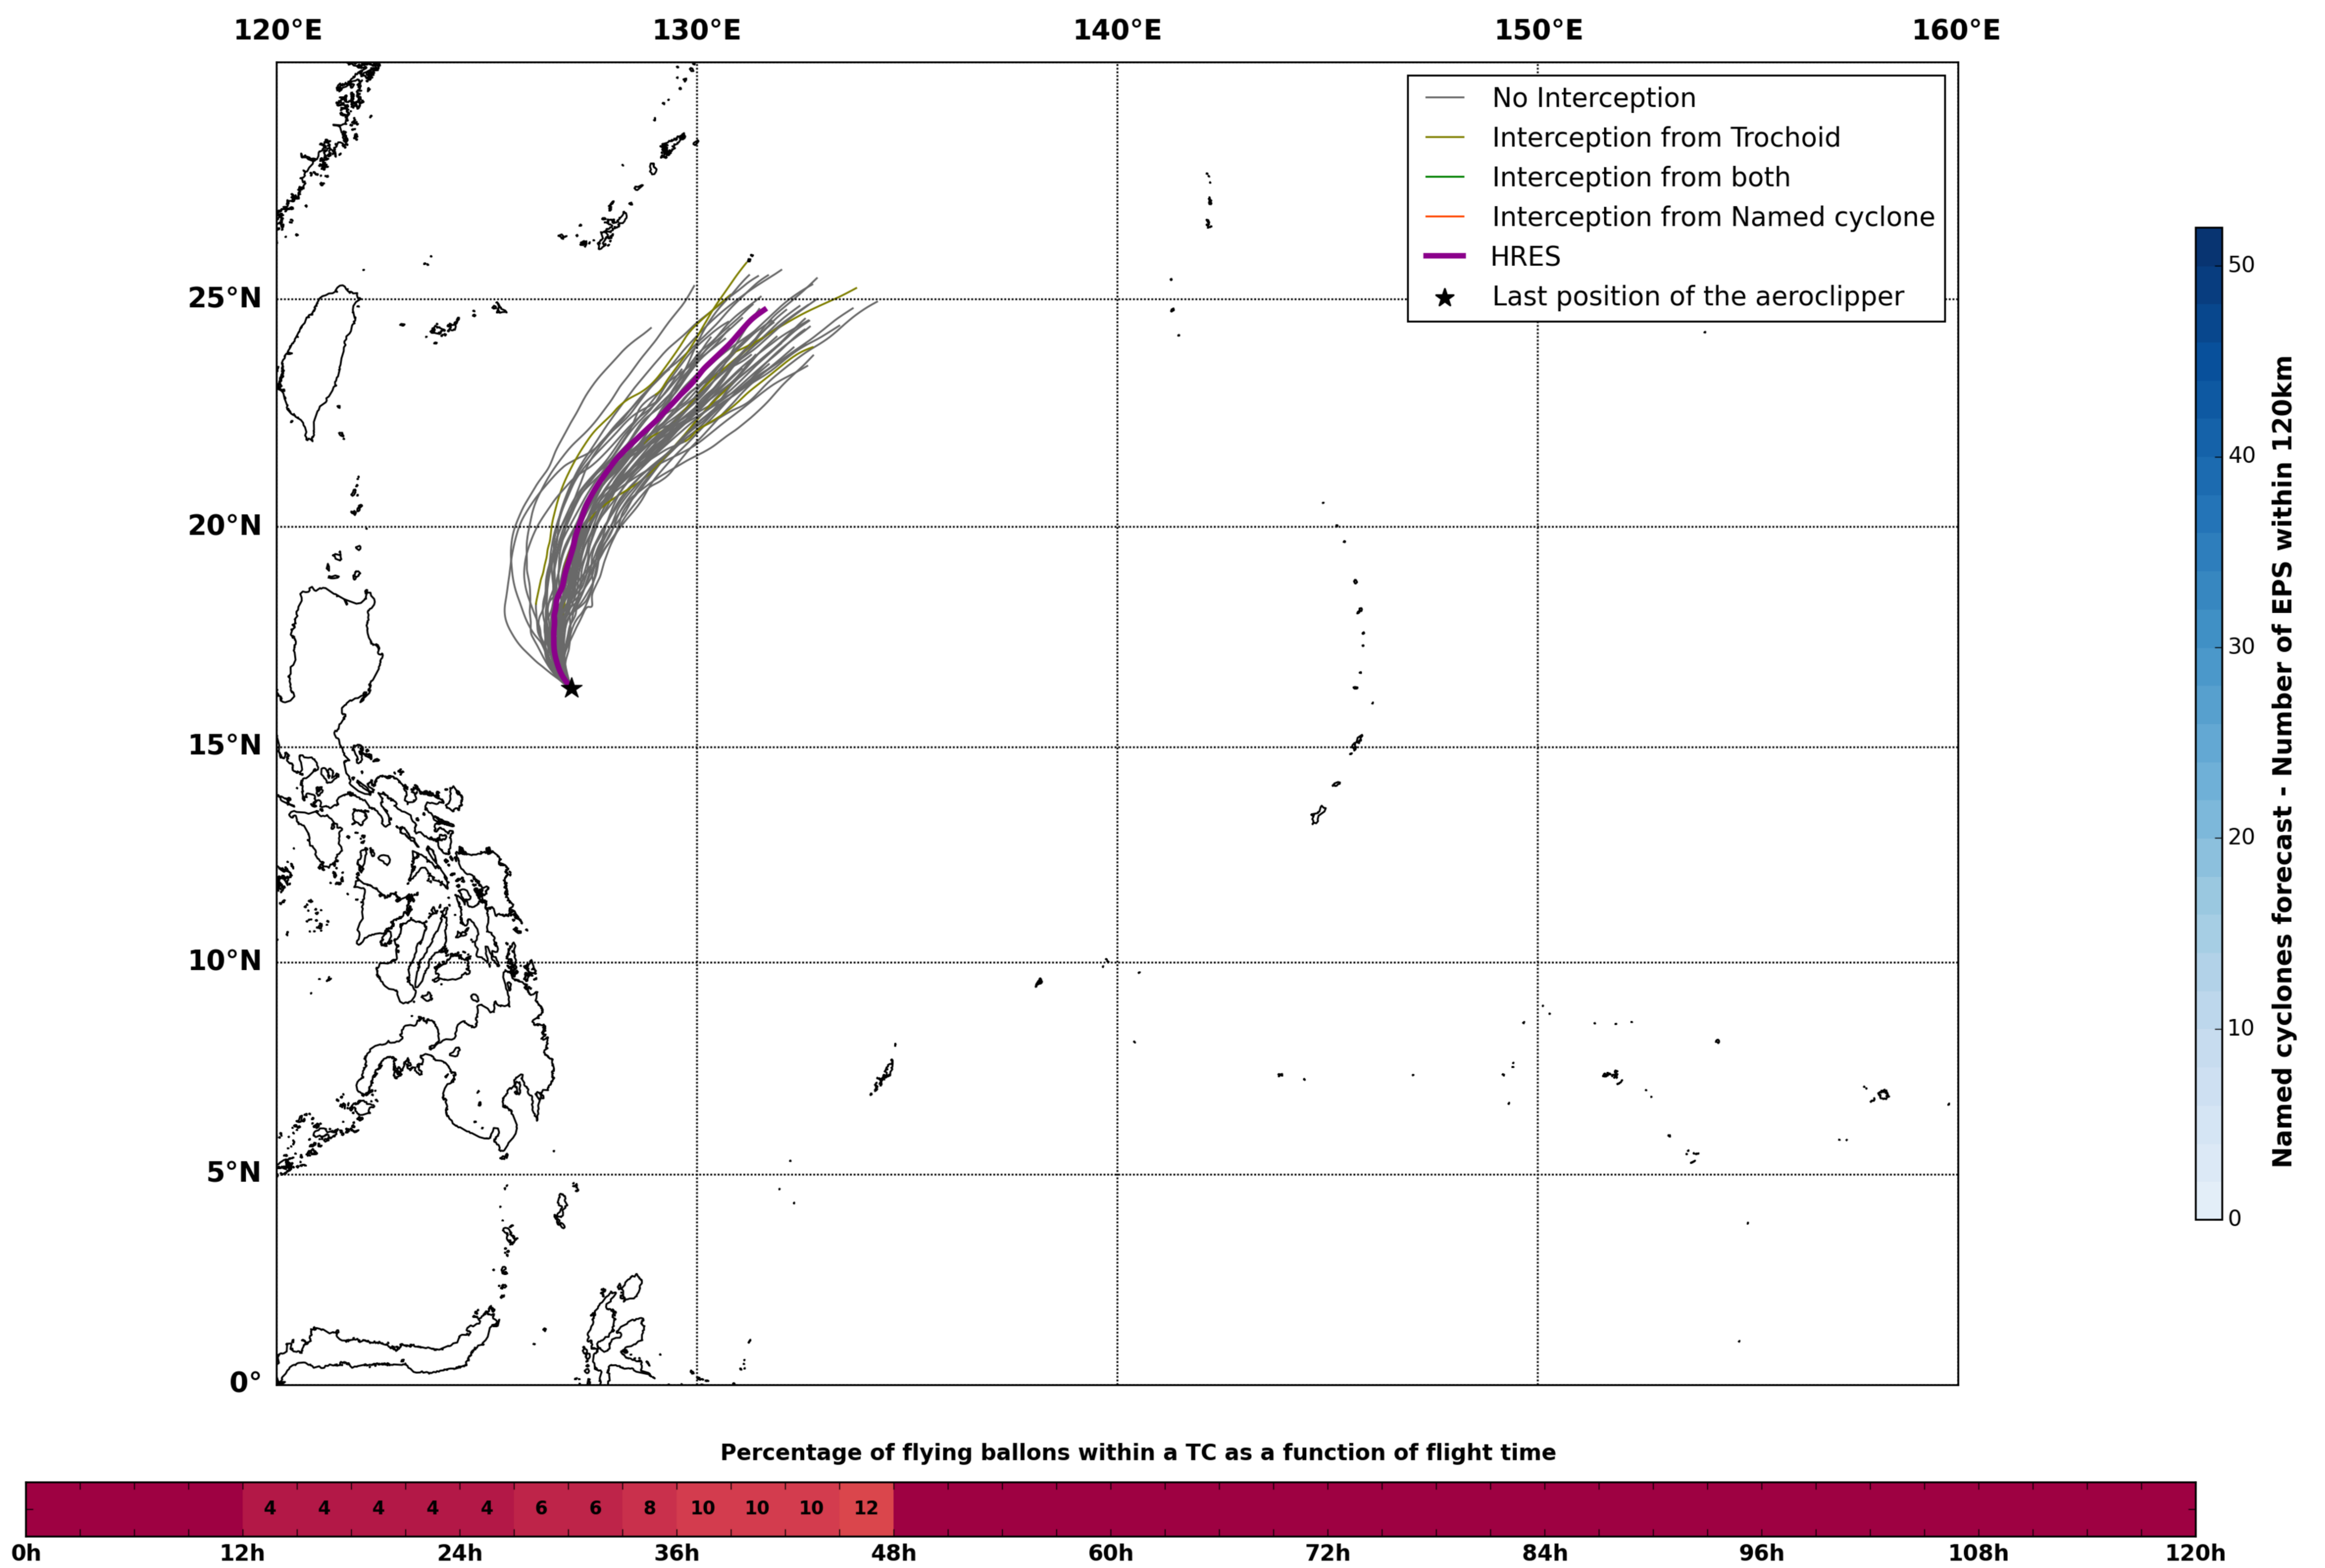

### Aeroclipper CHL-PRL Intercept forecast from aeroclipper's position at 2022/05/25, 01h00 (UTC)

### Aeroclipper CHL-PRL Grounding forecast from aeroclipper's position at 2022/05/25, 01h00 (UTC)