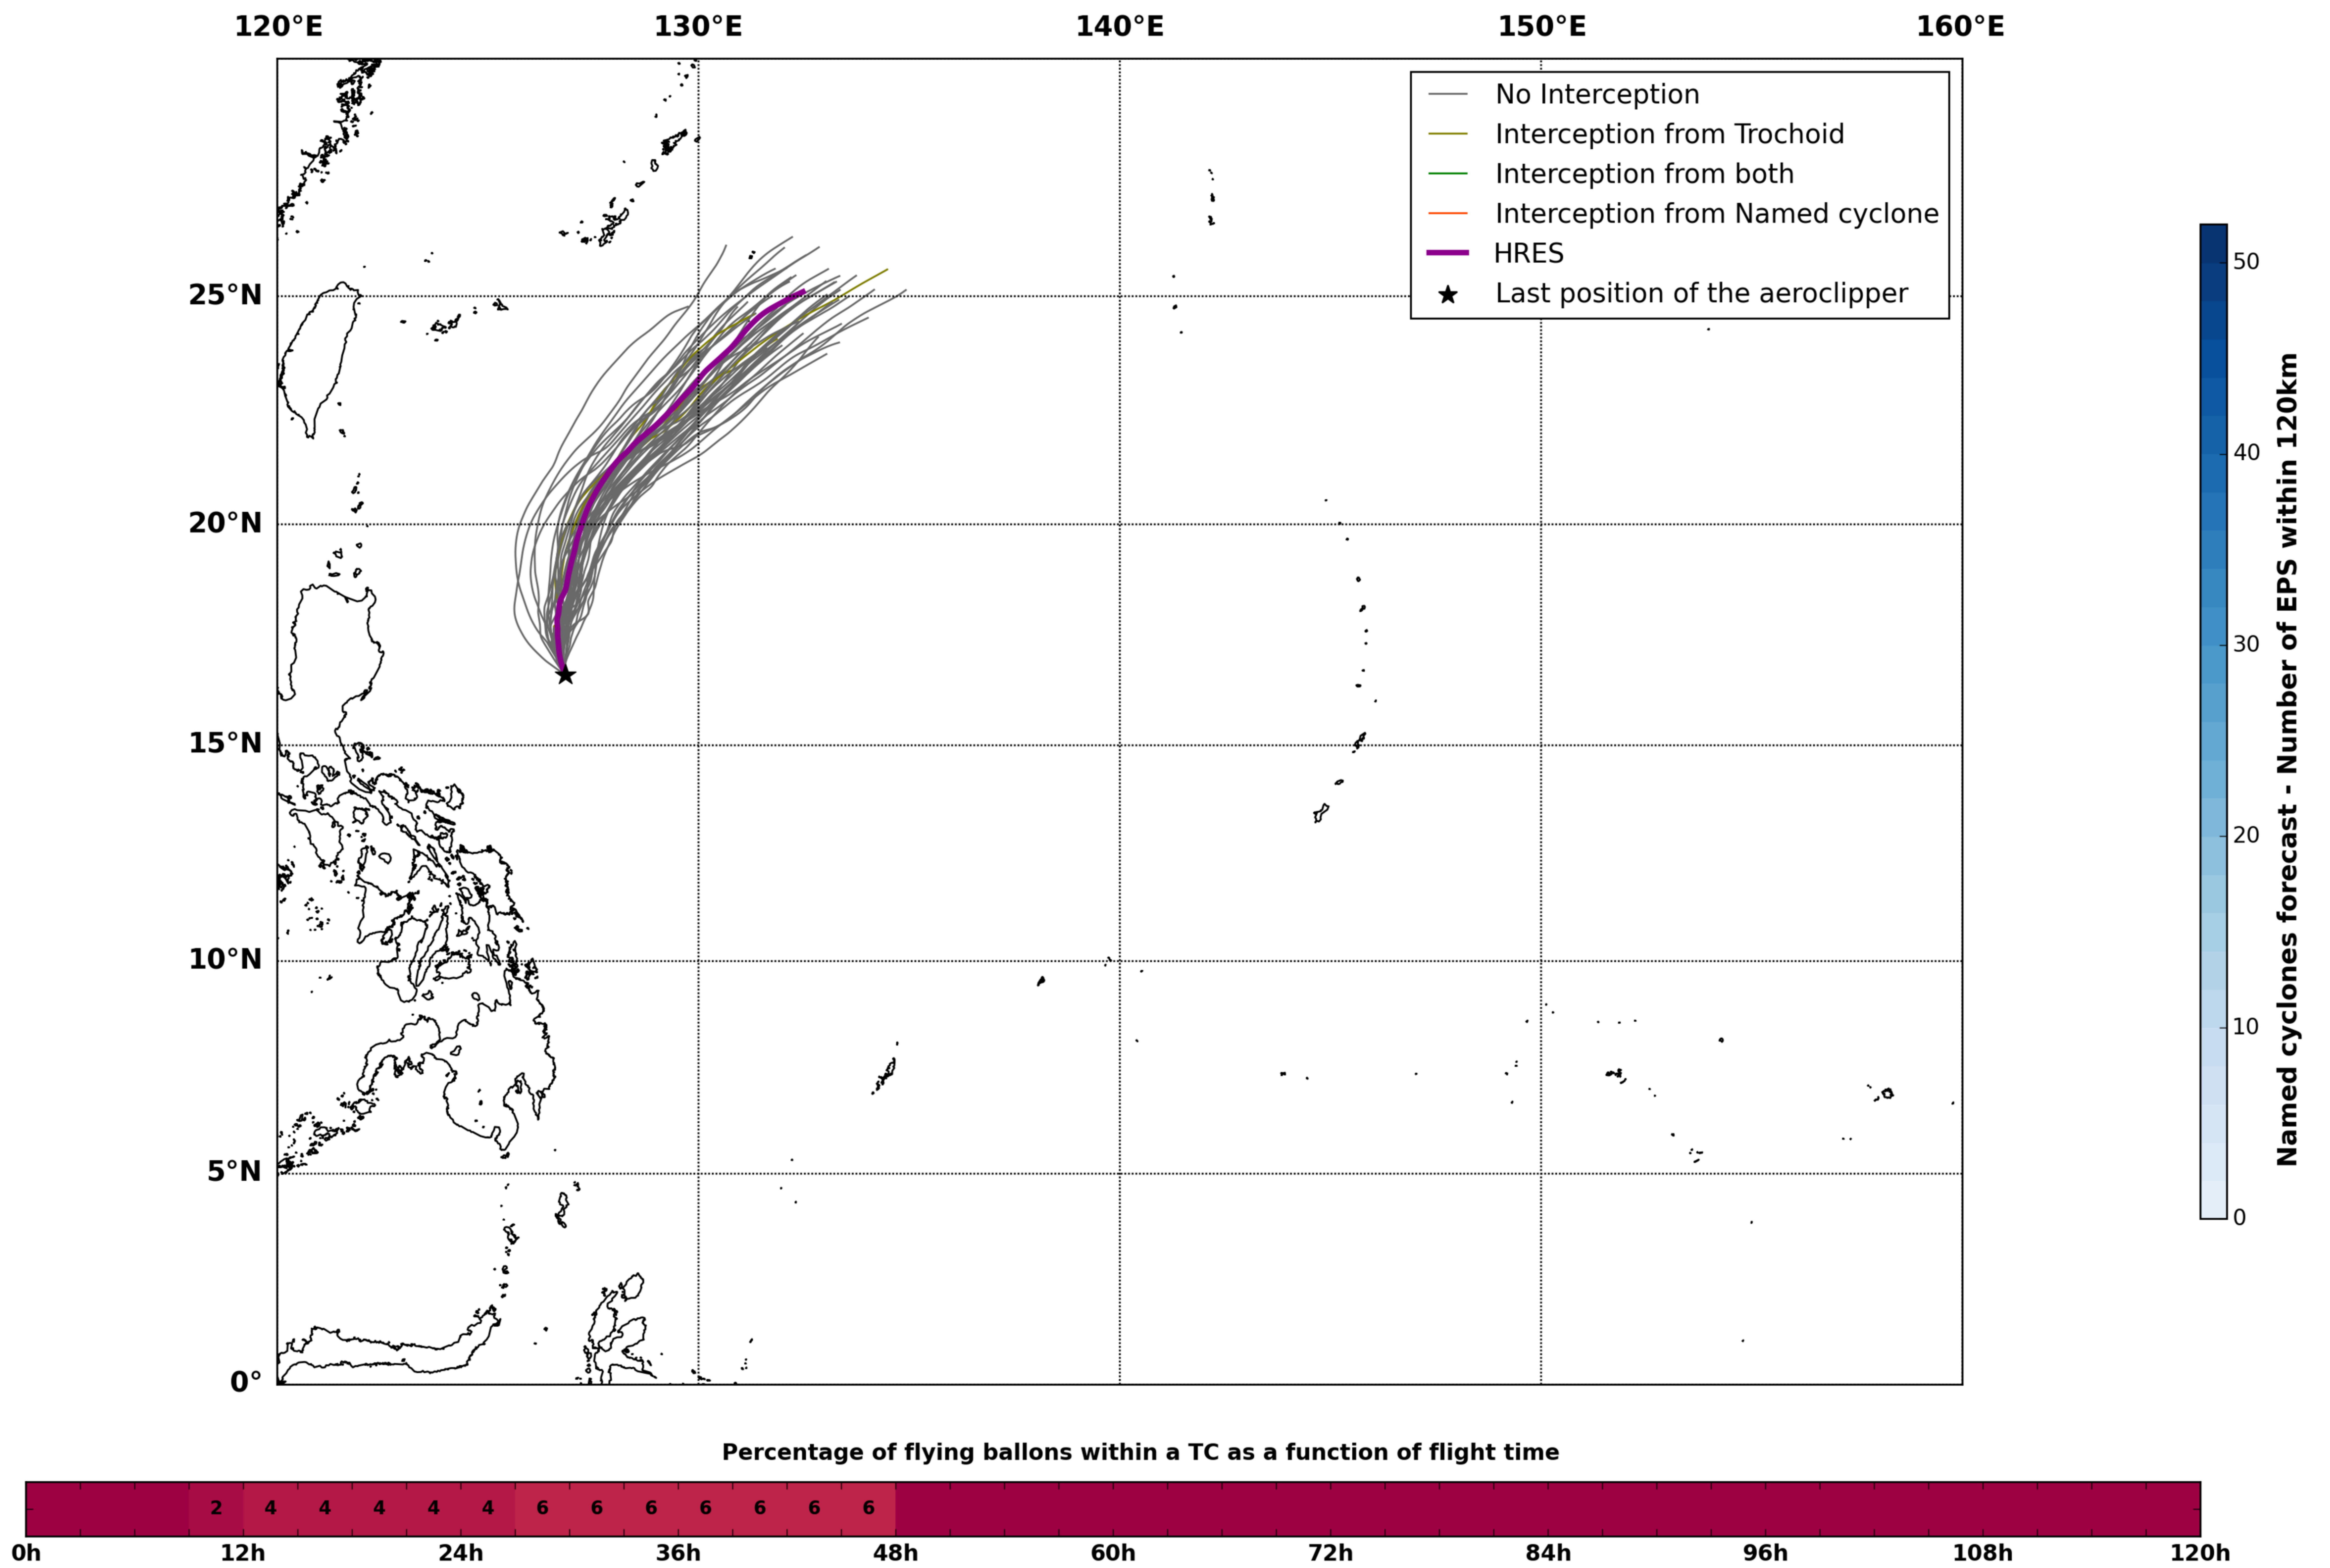

Aeroclipper CHL-PRL Intercept forecast from aeroclipper's position at 2022/05/25, 04h00 (UTC)

Aeroclipper CHL-PRL Grounding forecast from aeroclipper's position at 2022/05/25, 04h00 (UTC)