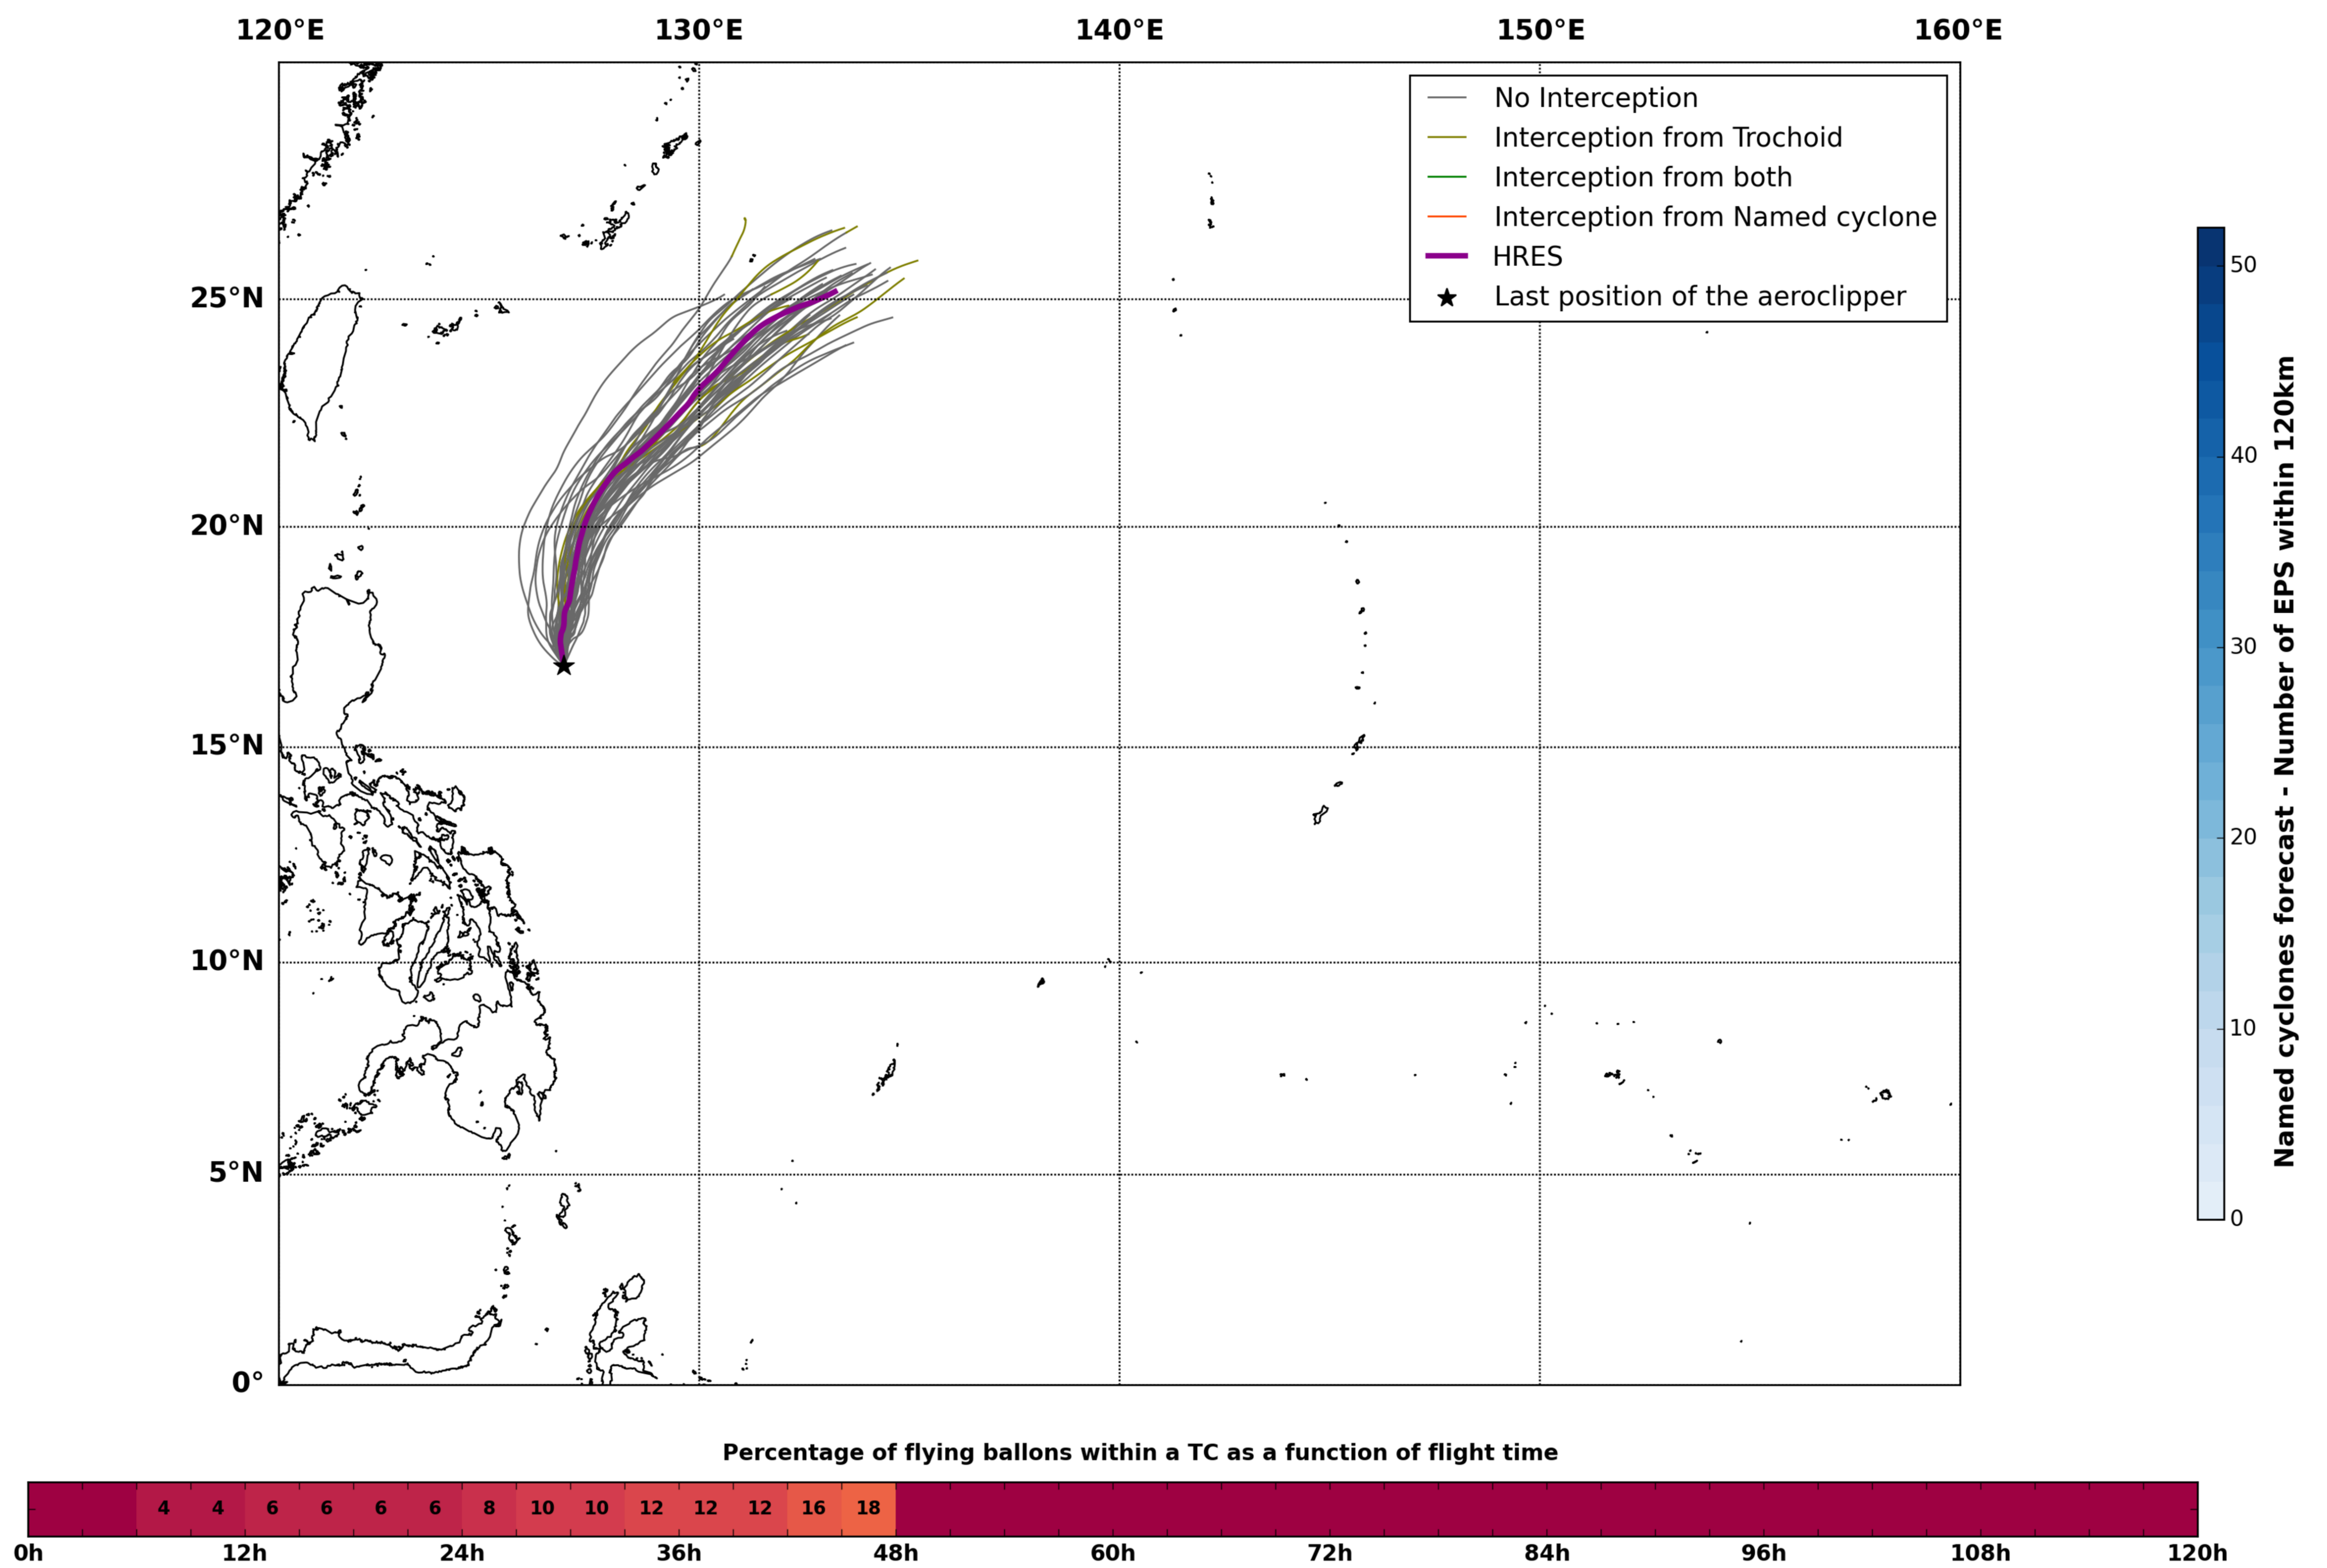

Aeroclipper CHL-PRL Intercept forecast from aeroclipper's position at 2022/05/25, 07h00 (UTC)

Aeroclipper CHL-PRL Grounding forecast from aeroclipper's position at 2022/05/25, 07h00 (UTC)