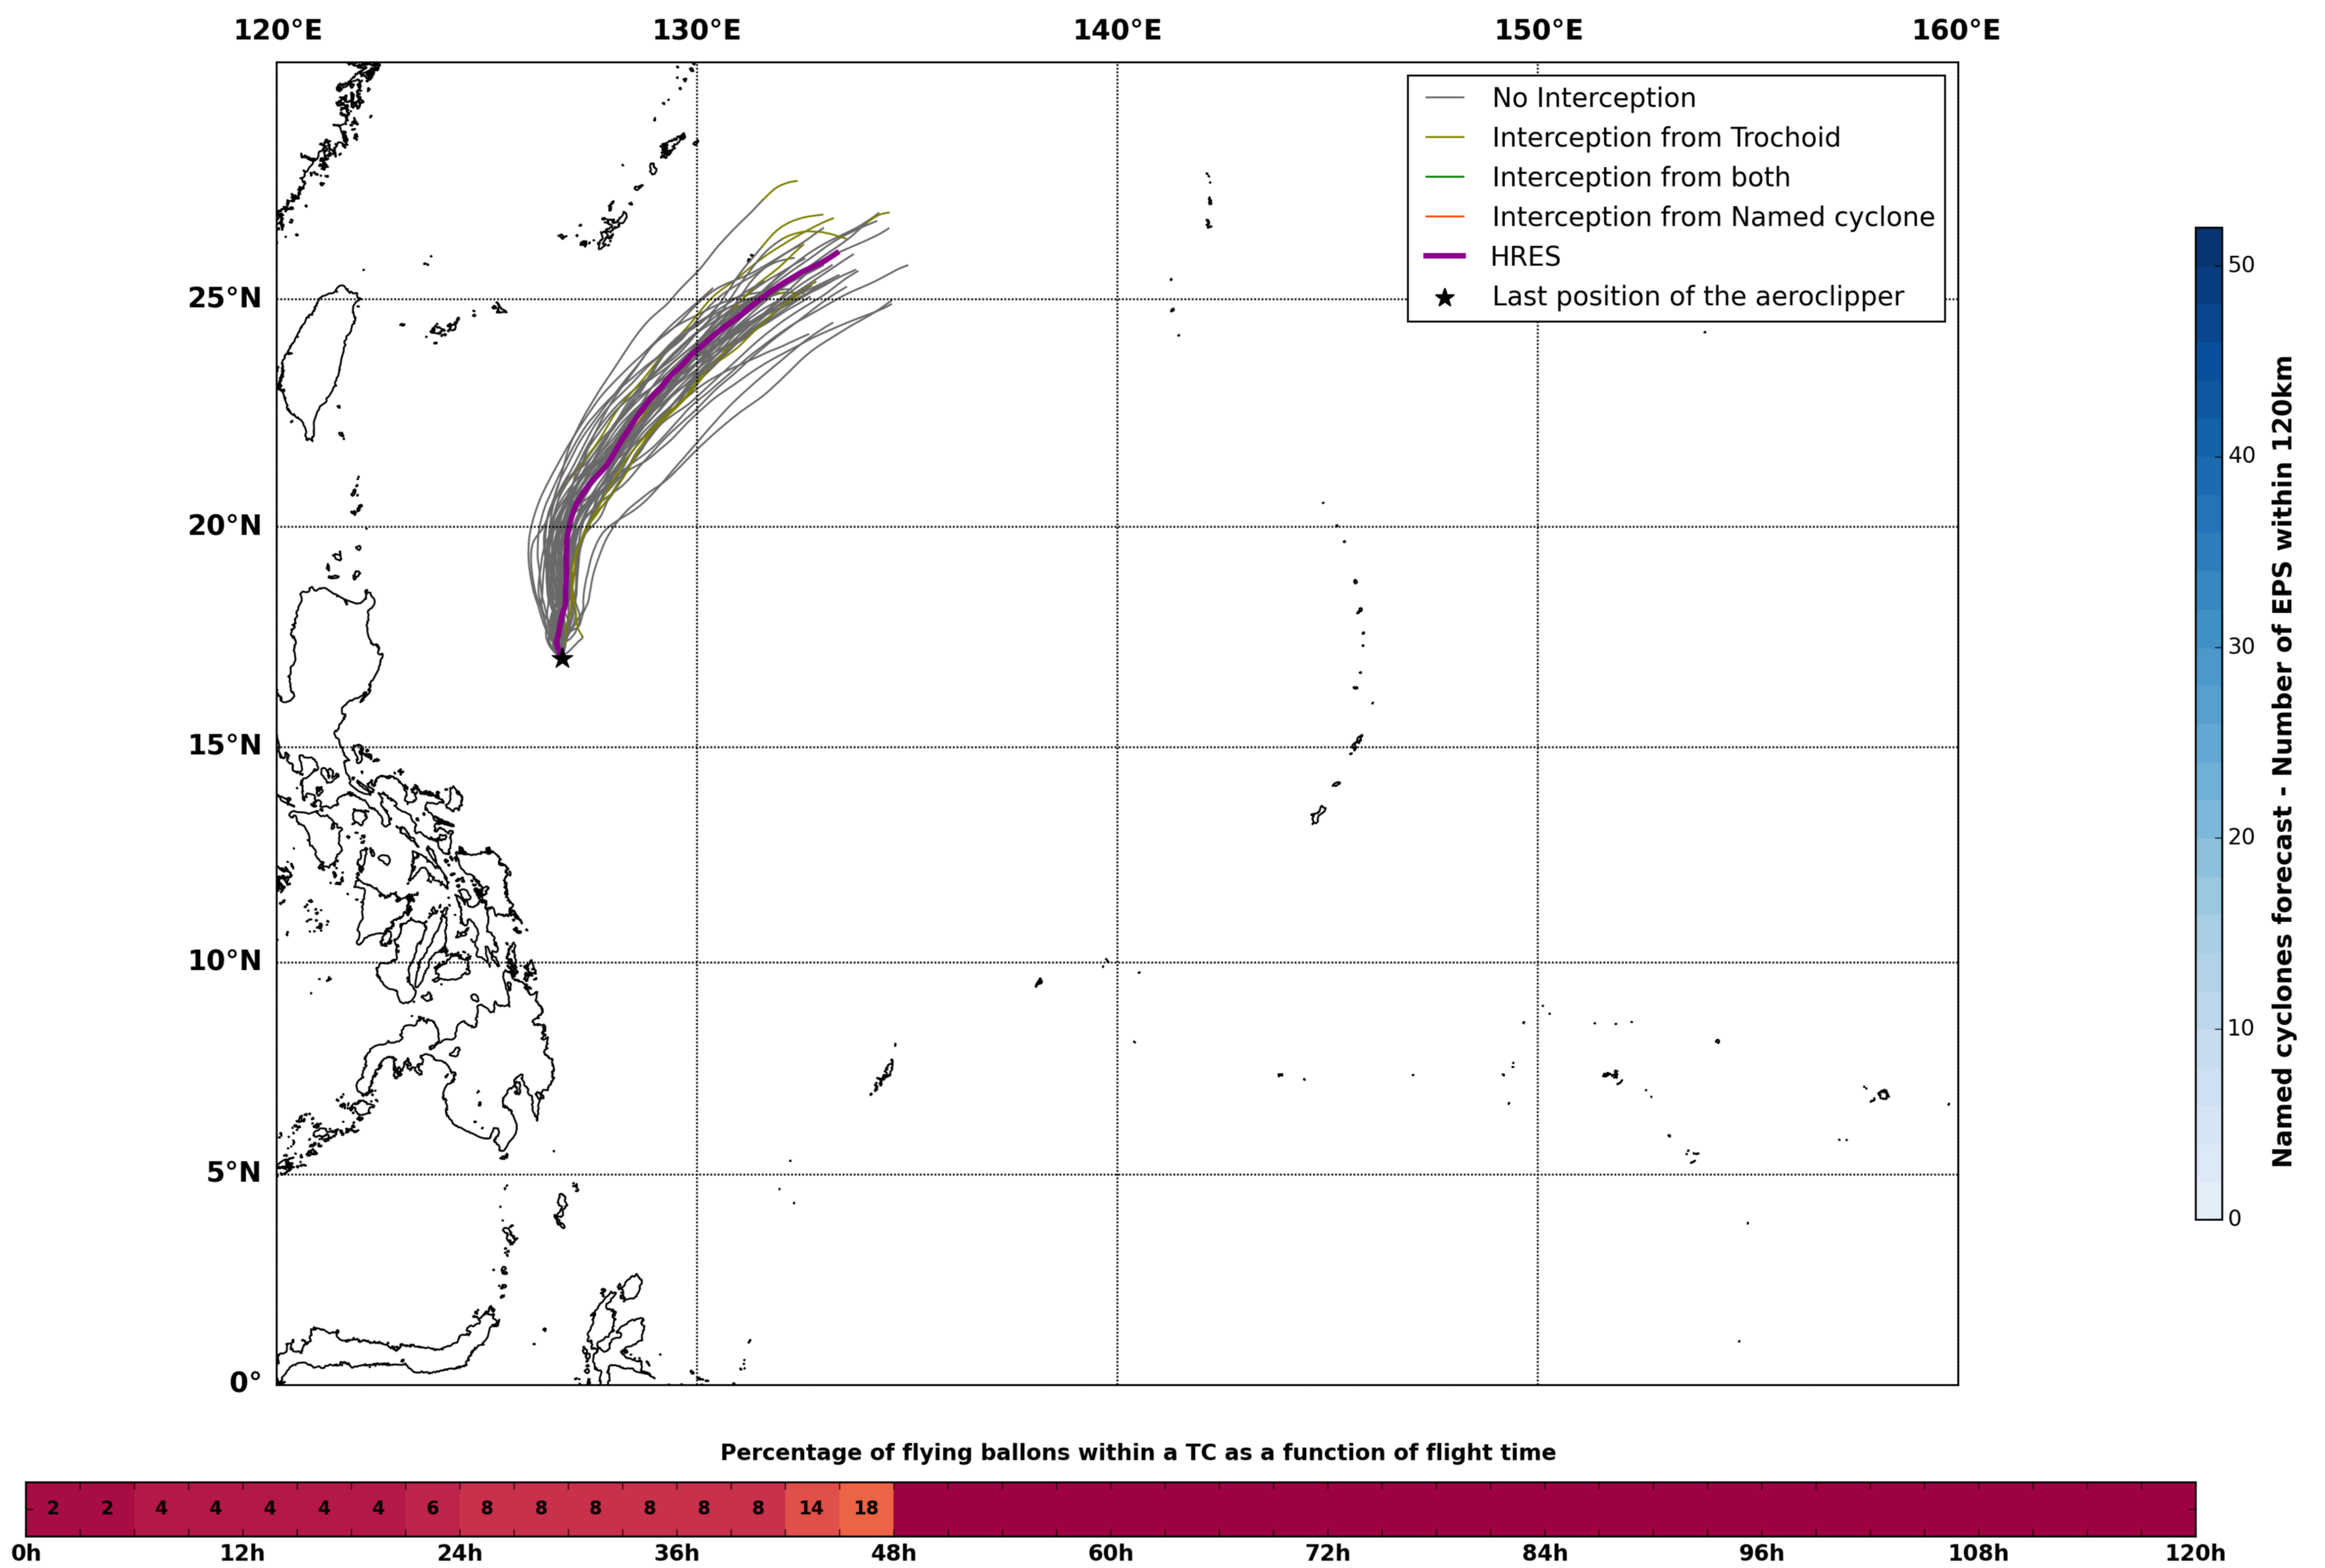

Aeroclipper CHL-PRL Intercept forecast from aeroclipper's position at 2022/05/25, 10h00 (UTC)

Aeroclipper CHL-PRL Grounding forecast from aeroclipper's position at 2022/05/25, 10h00 (UTC)