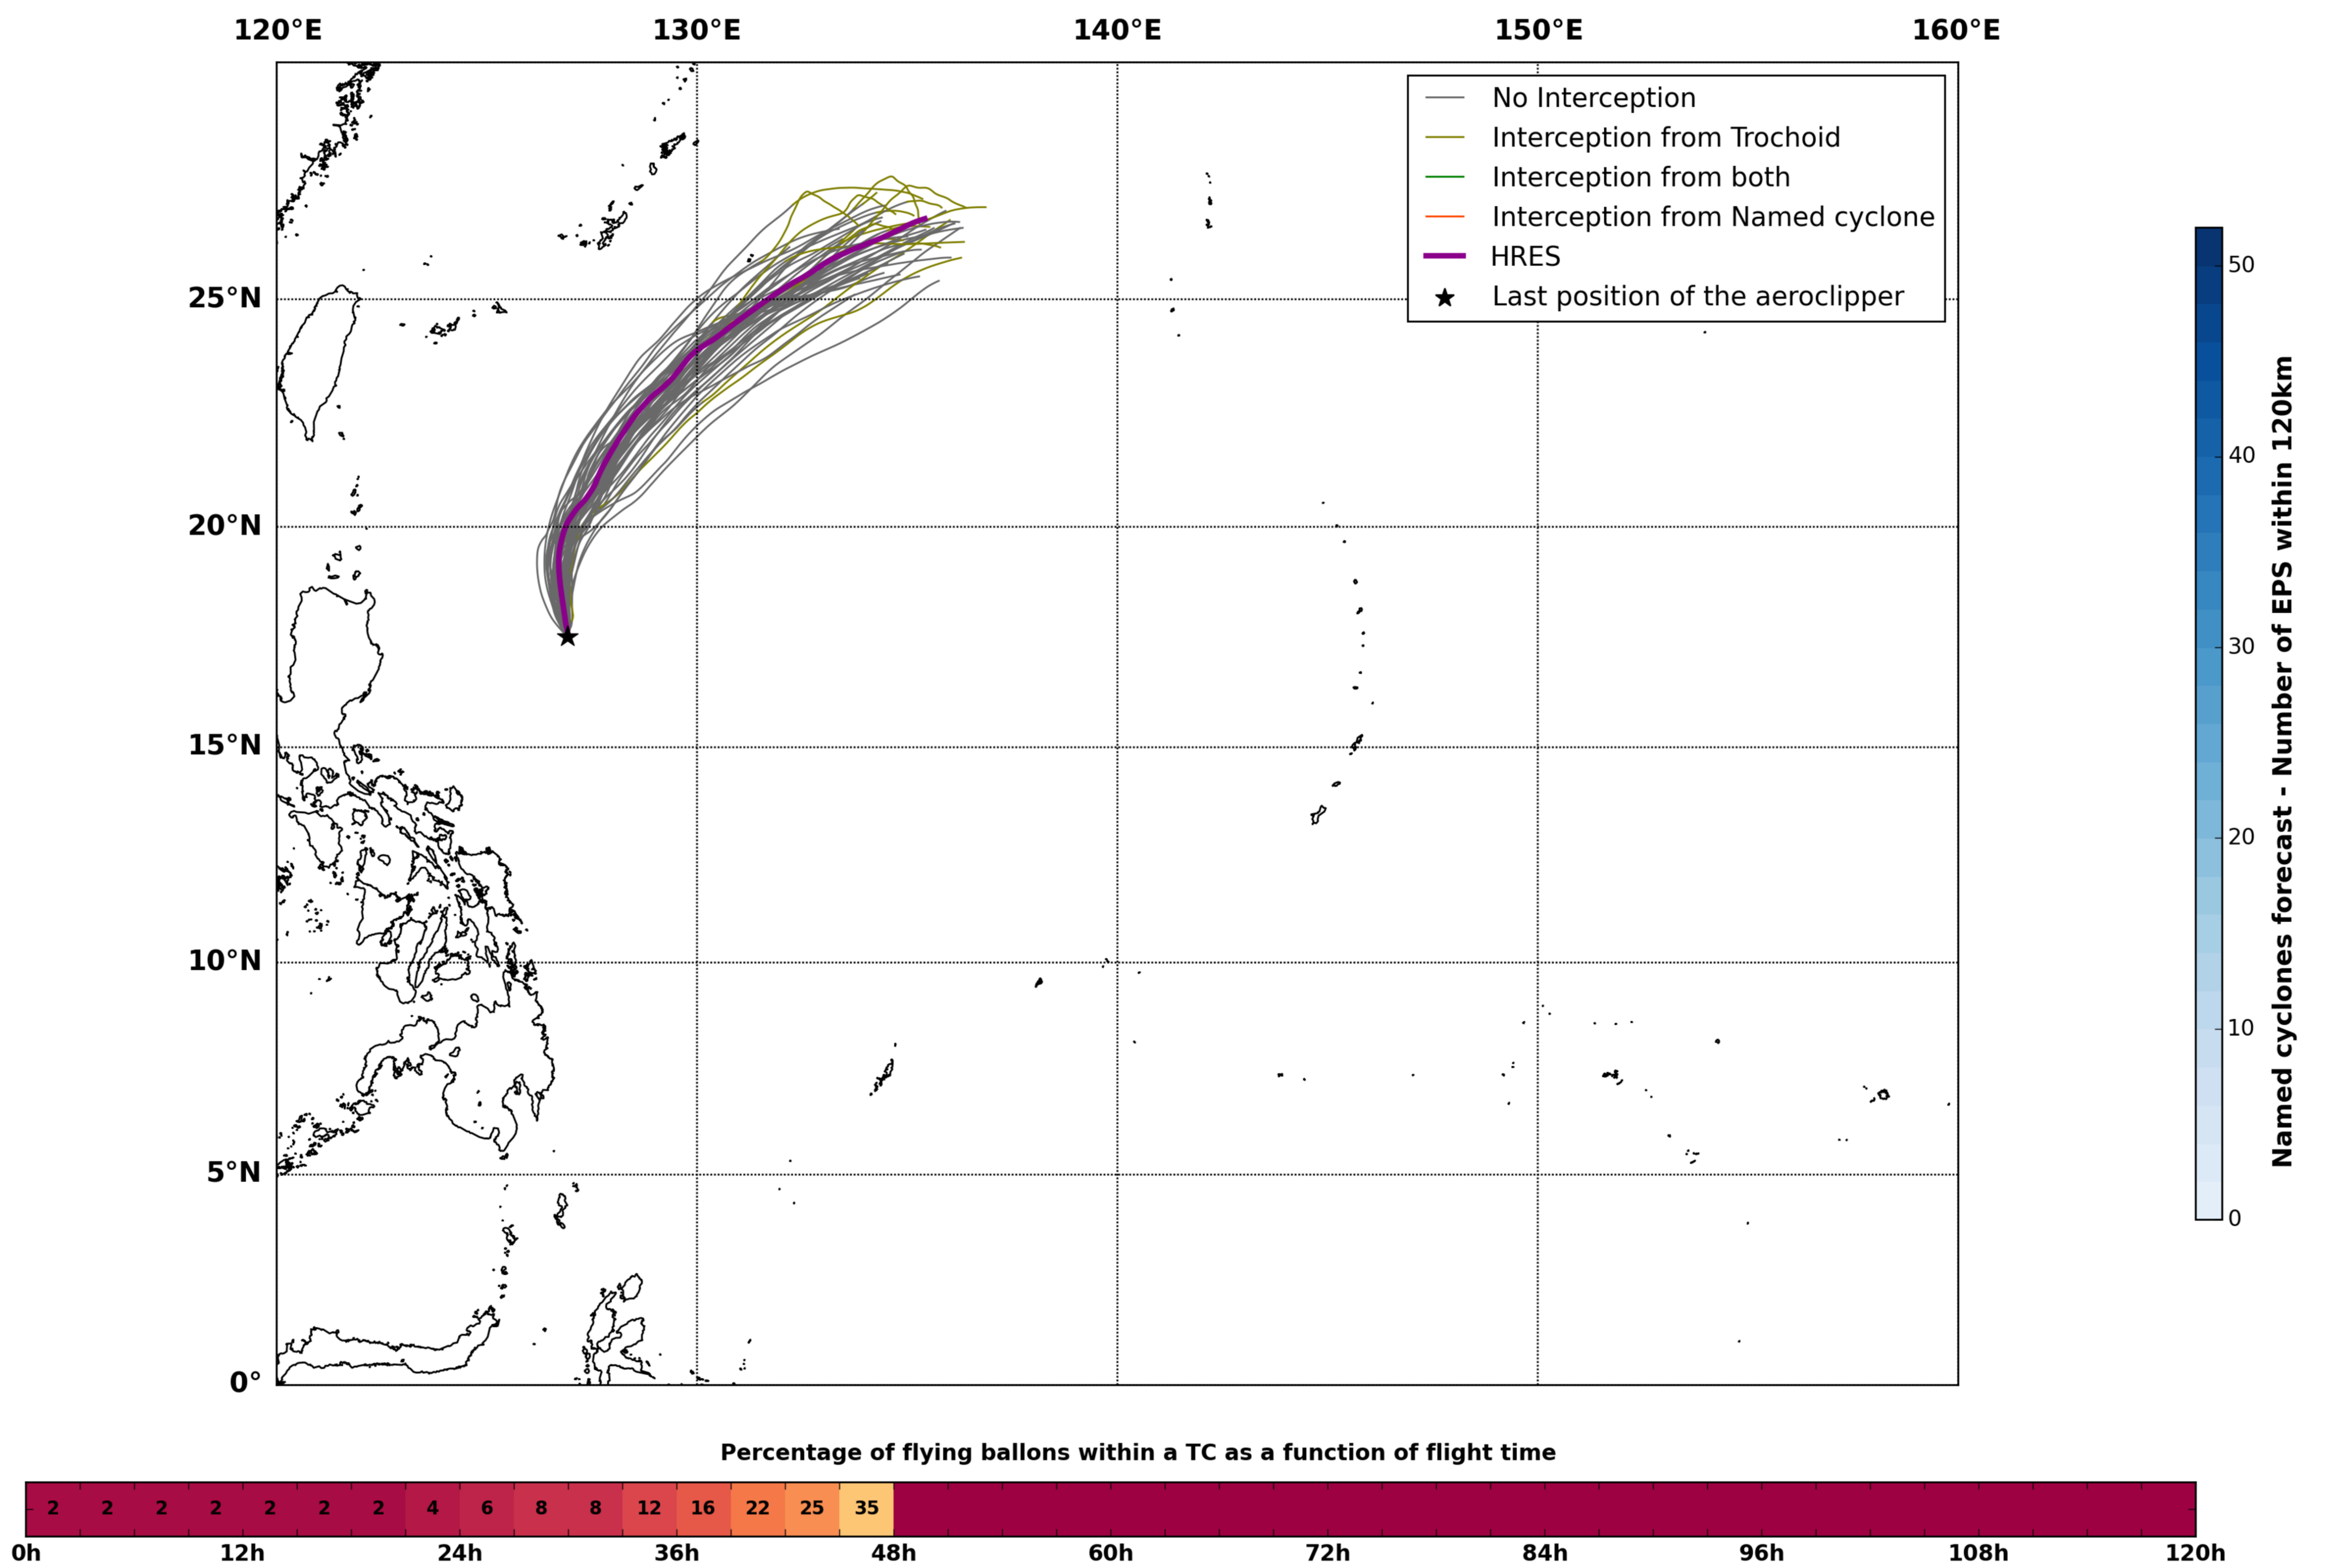

Aeroclipper CHL-PRL Intercept forecast from aeroclipper's position at 2022/05/25, 19h00 (UTC)

Aeroclipper CHL-PRL Grounding forecast from aeroclipper's position at 2022/05/25, 19h00 (UTC)