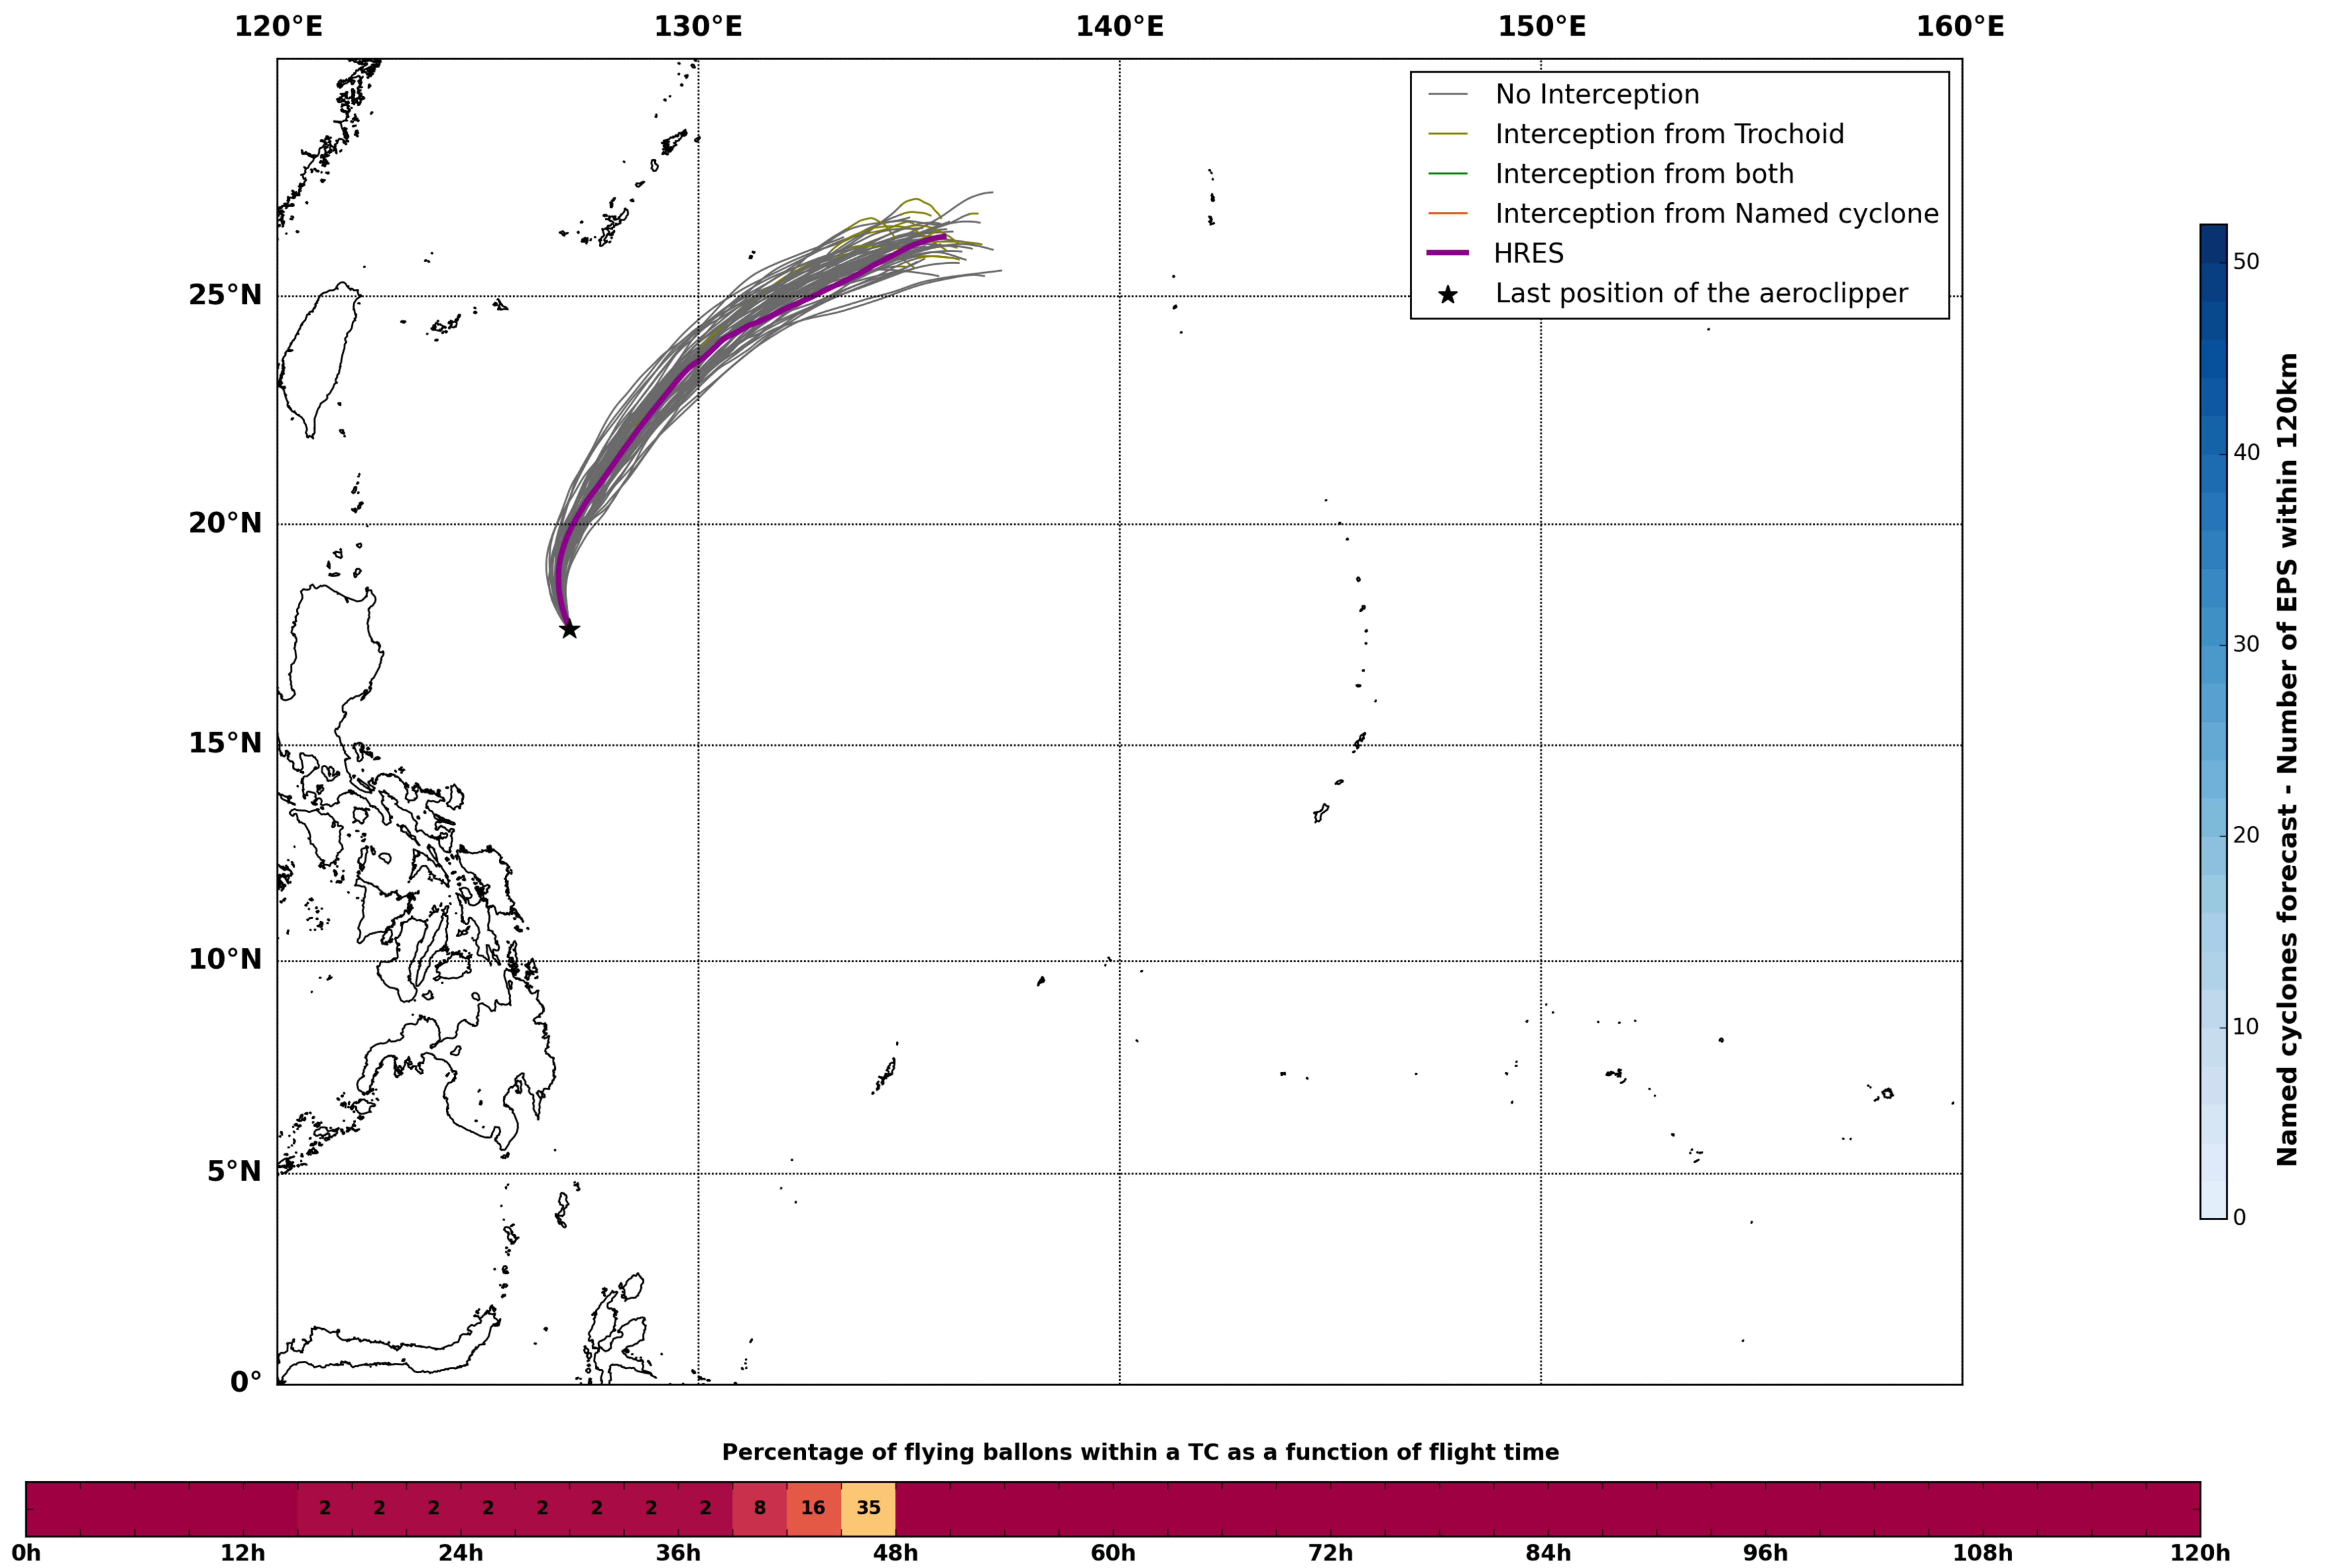

Aeroclipper CHL-PRL Intercept forecast from aeroclipper's position at 2022/05/25, 22h00 (UTC)

Aeroclipper CHL-PRL Grounding forecast from aeroclipper's position at 2022/05/25, 22h00 (UTC)