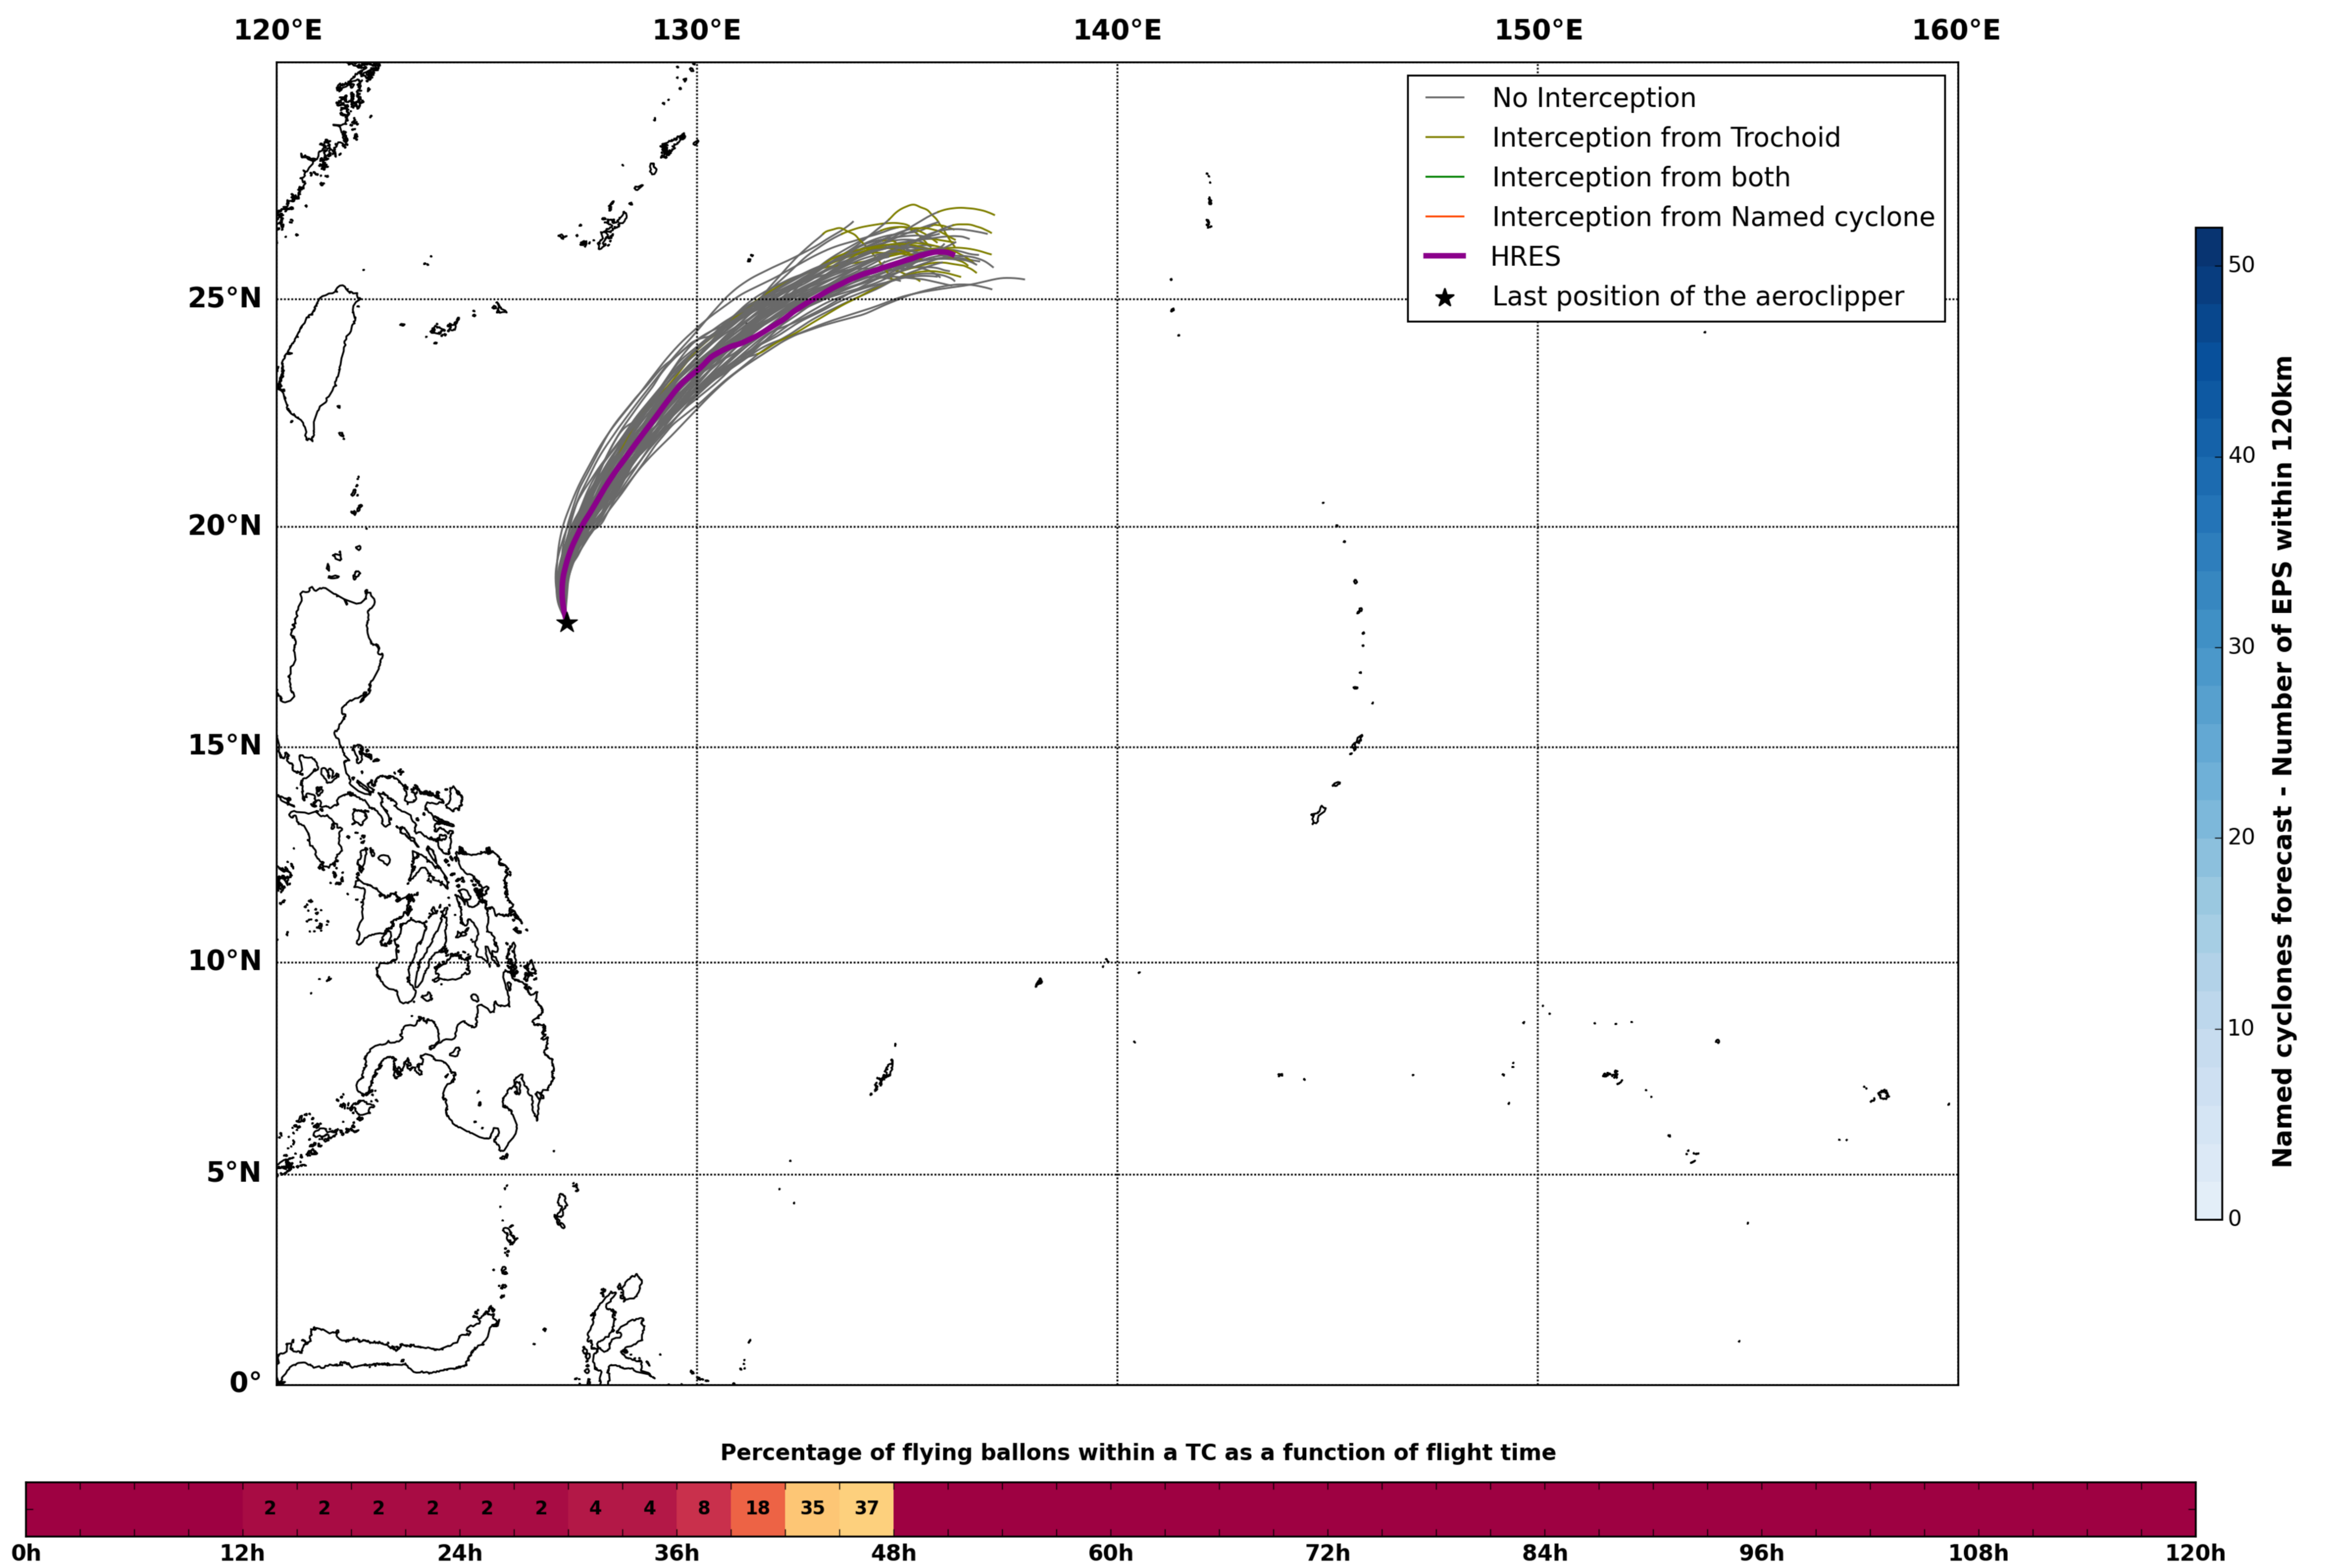

Aeroclipper CHL-PRL Intercept forecast from aeroclipper's position at 2022/05/26, 01h00 (UTC)

Aeroclipper CHL-PRL Grounding forecast from aeroclipper's position at 2022/05/26, 01h00 (UTC)