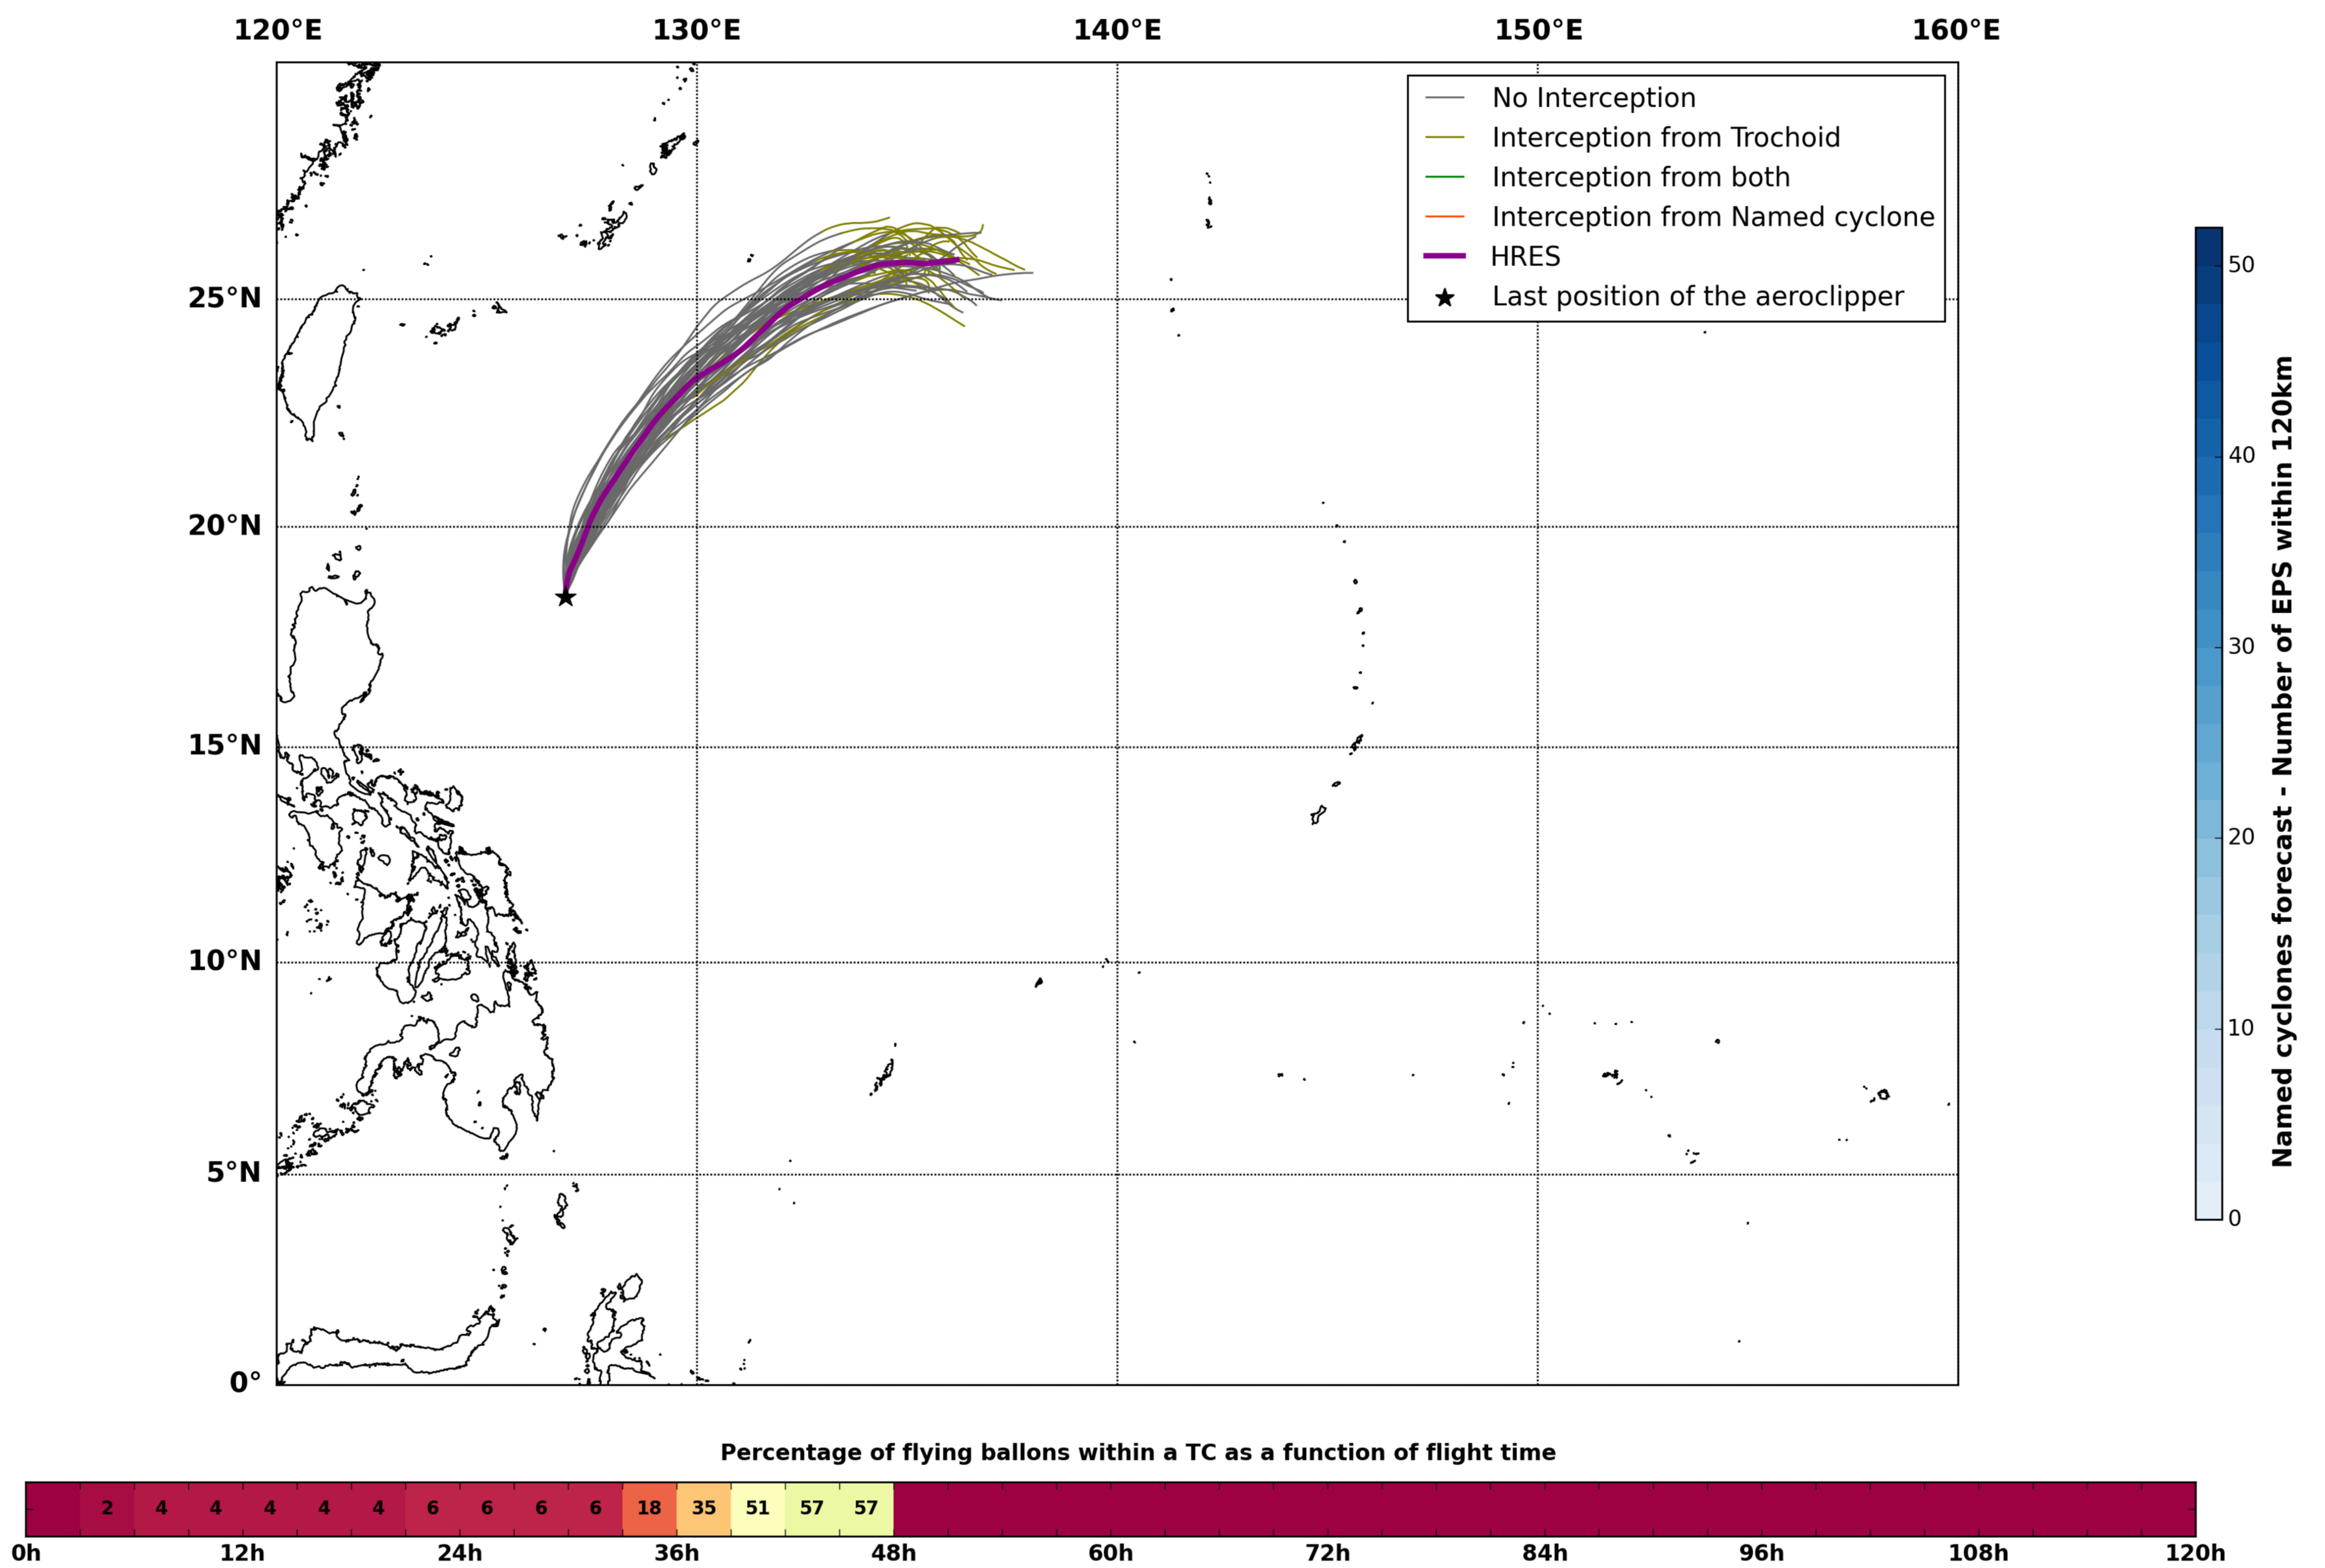

Aeroclipper CHL-PRL Intercept forecast from aeroclipper's position at 2022/05/26, 07h00 (UTC)

Aeroclipper CHL-PRL Grounding forecast from aeroclipper's position at 2022/05/26, 07h00 (UTC)