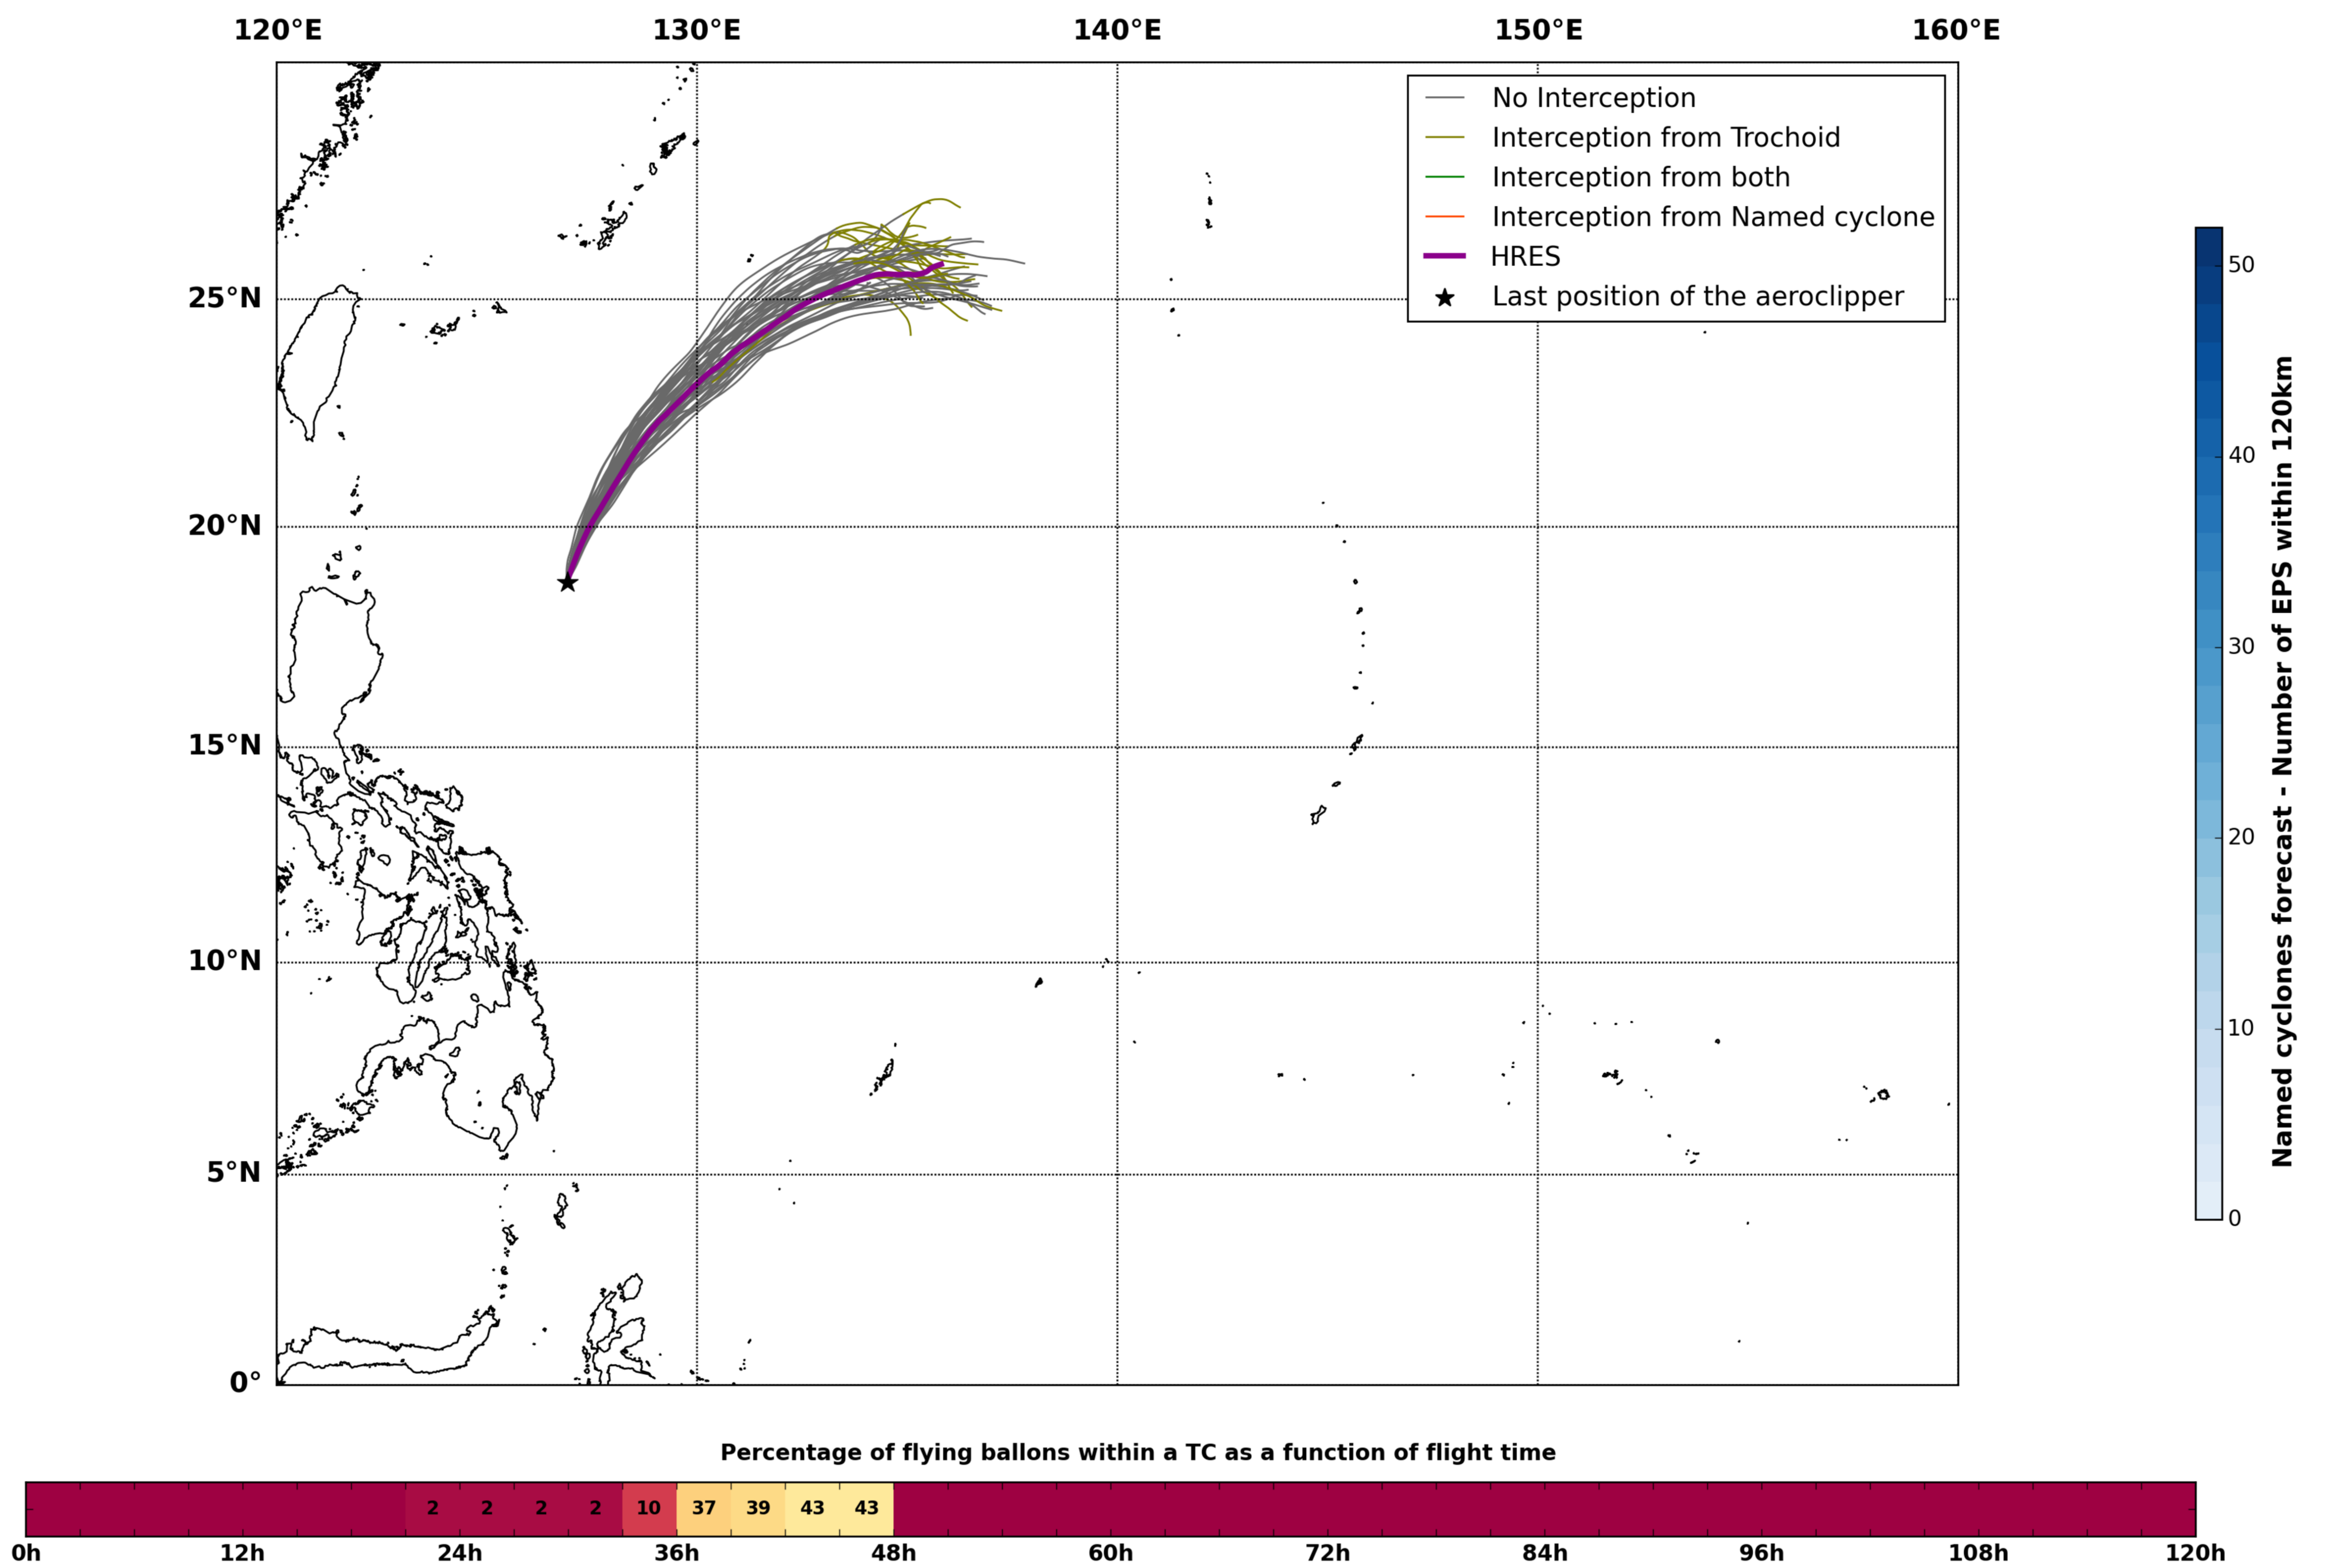

Aeroclipper CHL-PRL Intercept forecast from aeroclipper's position at 2022/05/26, 10h00 (UTC)

Aeroclipper CHL-PRL Grounding forecast from aeroclipper's position at 2022/05/26, 10h00 (UTC)