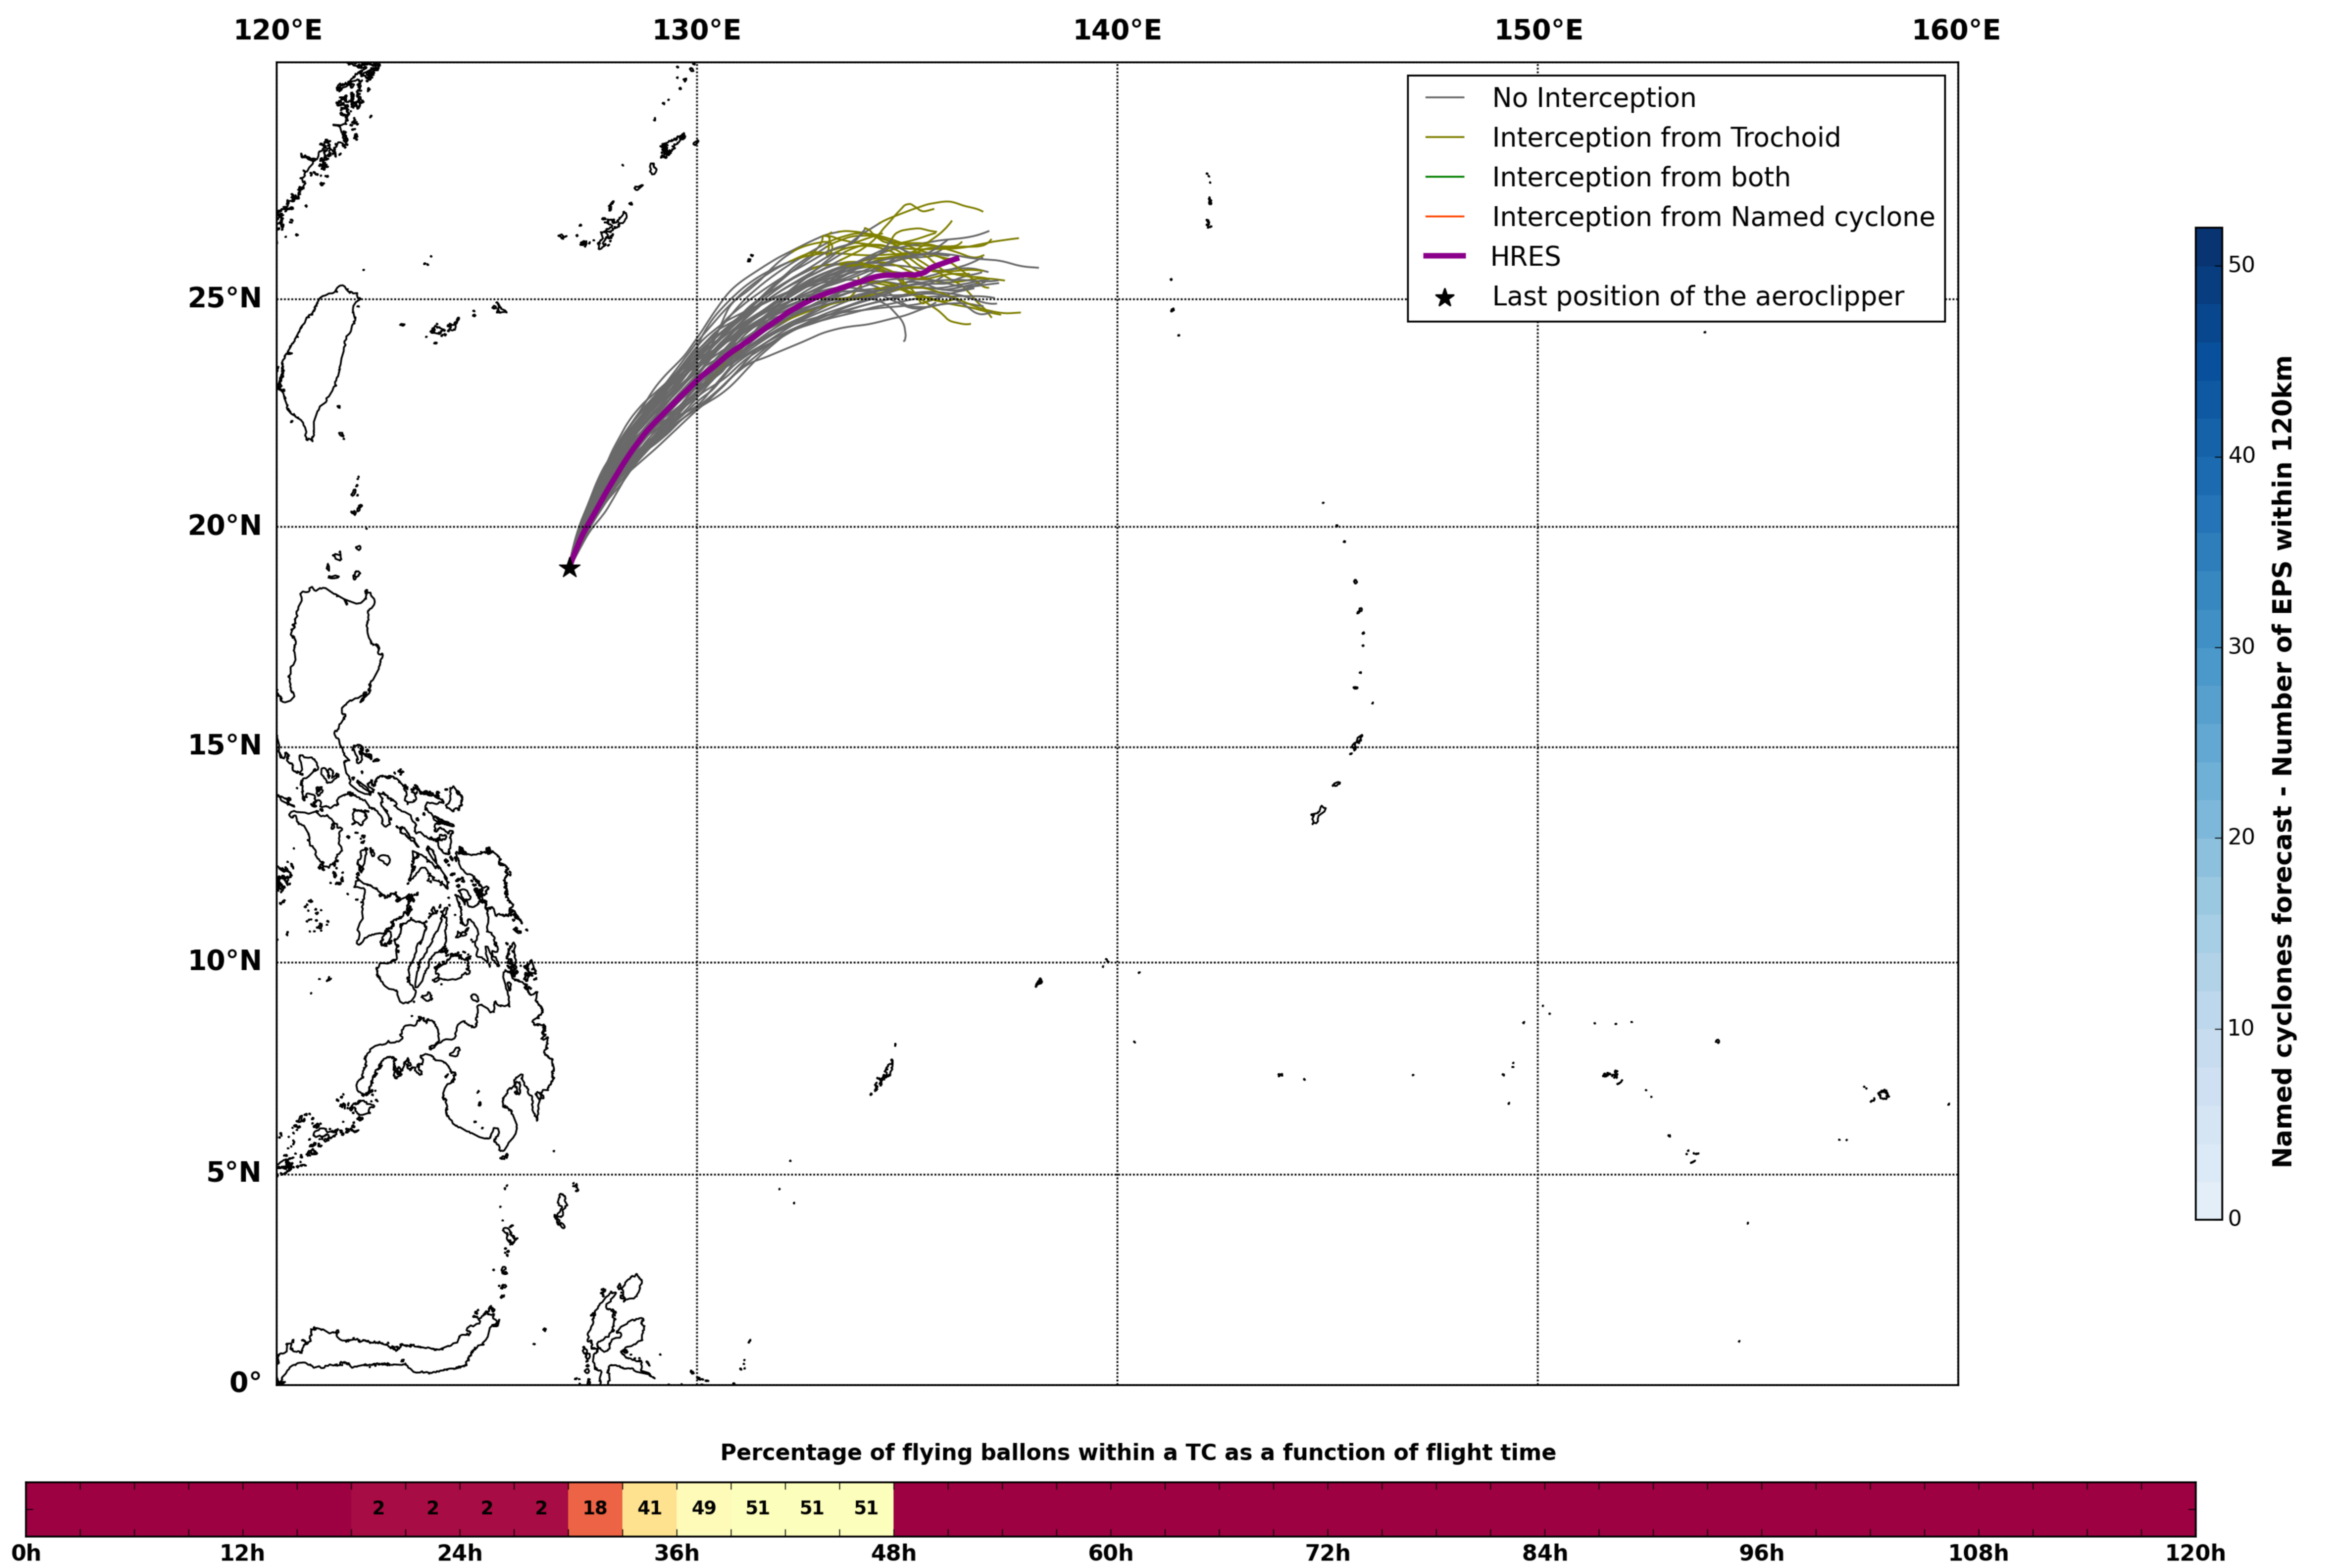

Aeroclipper CHL-PRL Intercept forecast from aeroclipper's position at 2022/05/26, 13h00 (UTC)

Aeroclipper CHL-PRL Grounding forecast from aeroclipper's position at 2022/05/26, 13h00 (UTC)