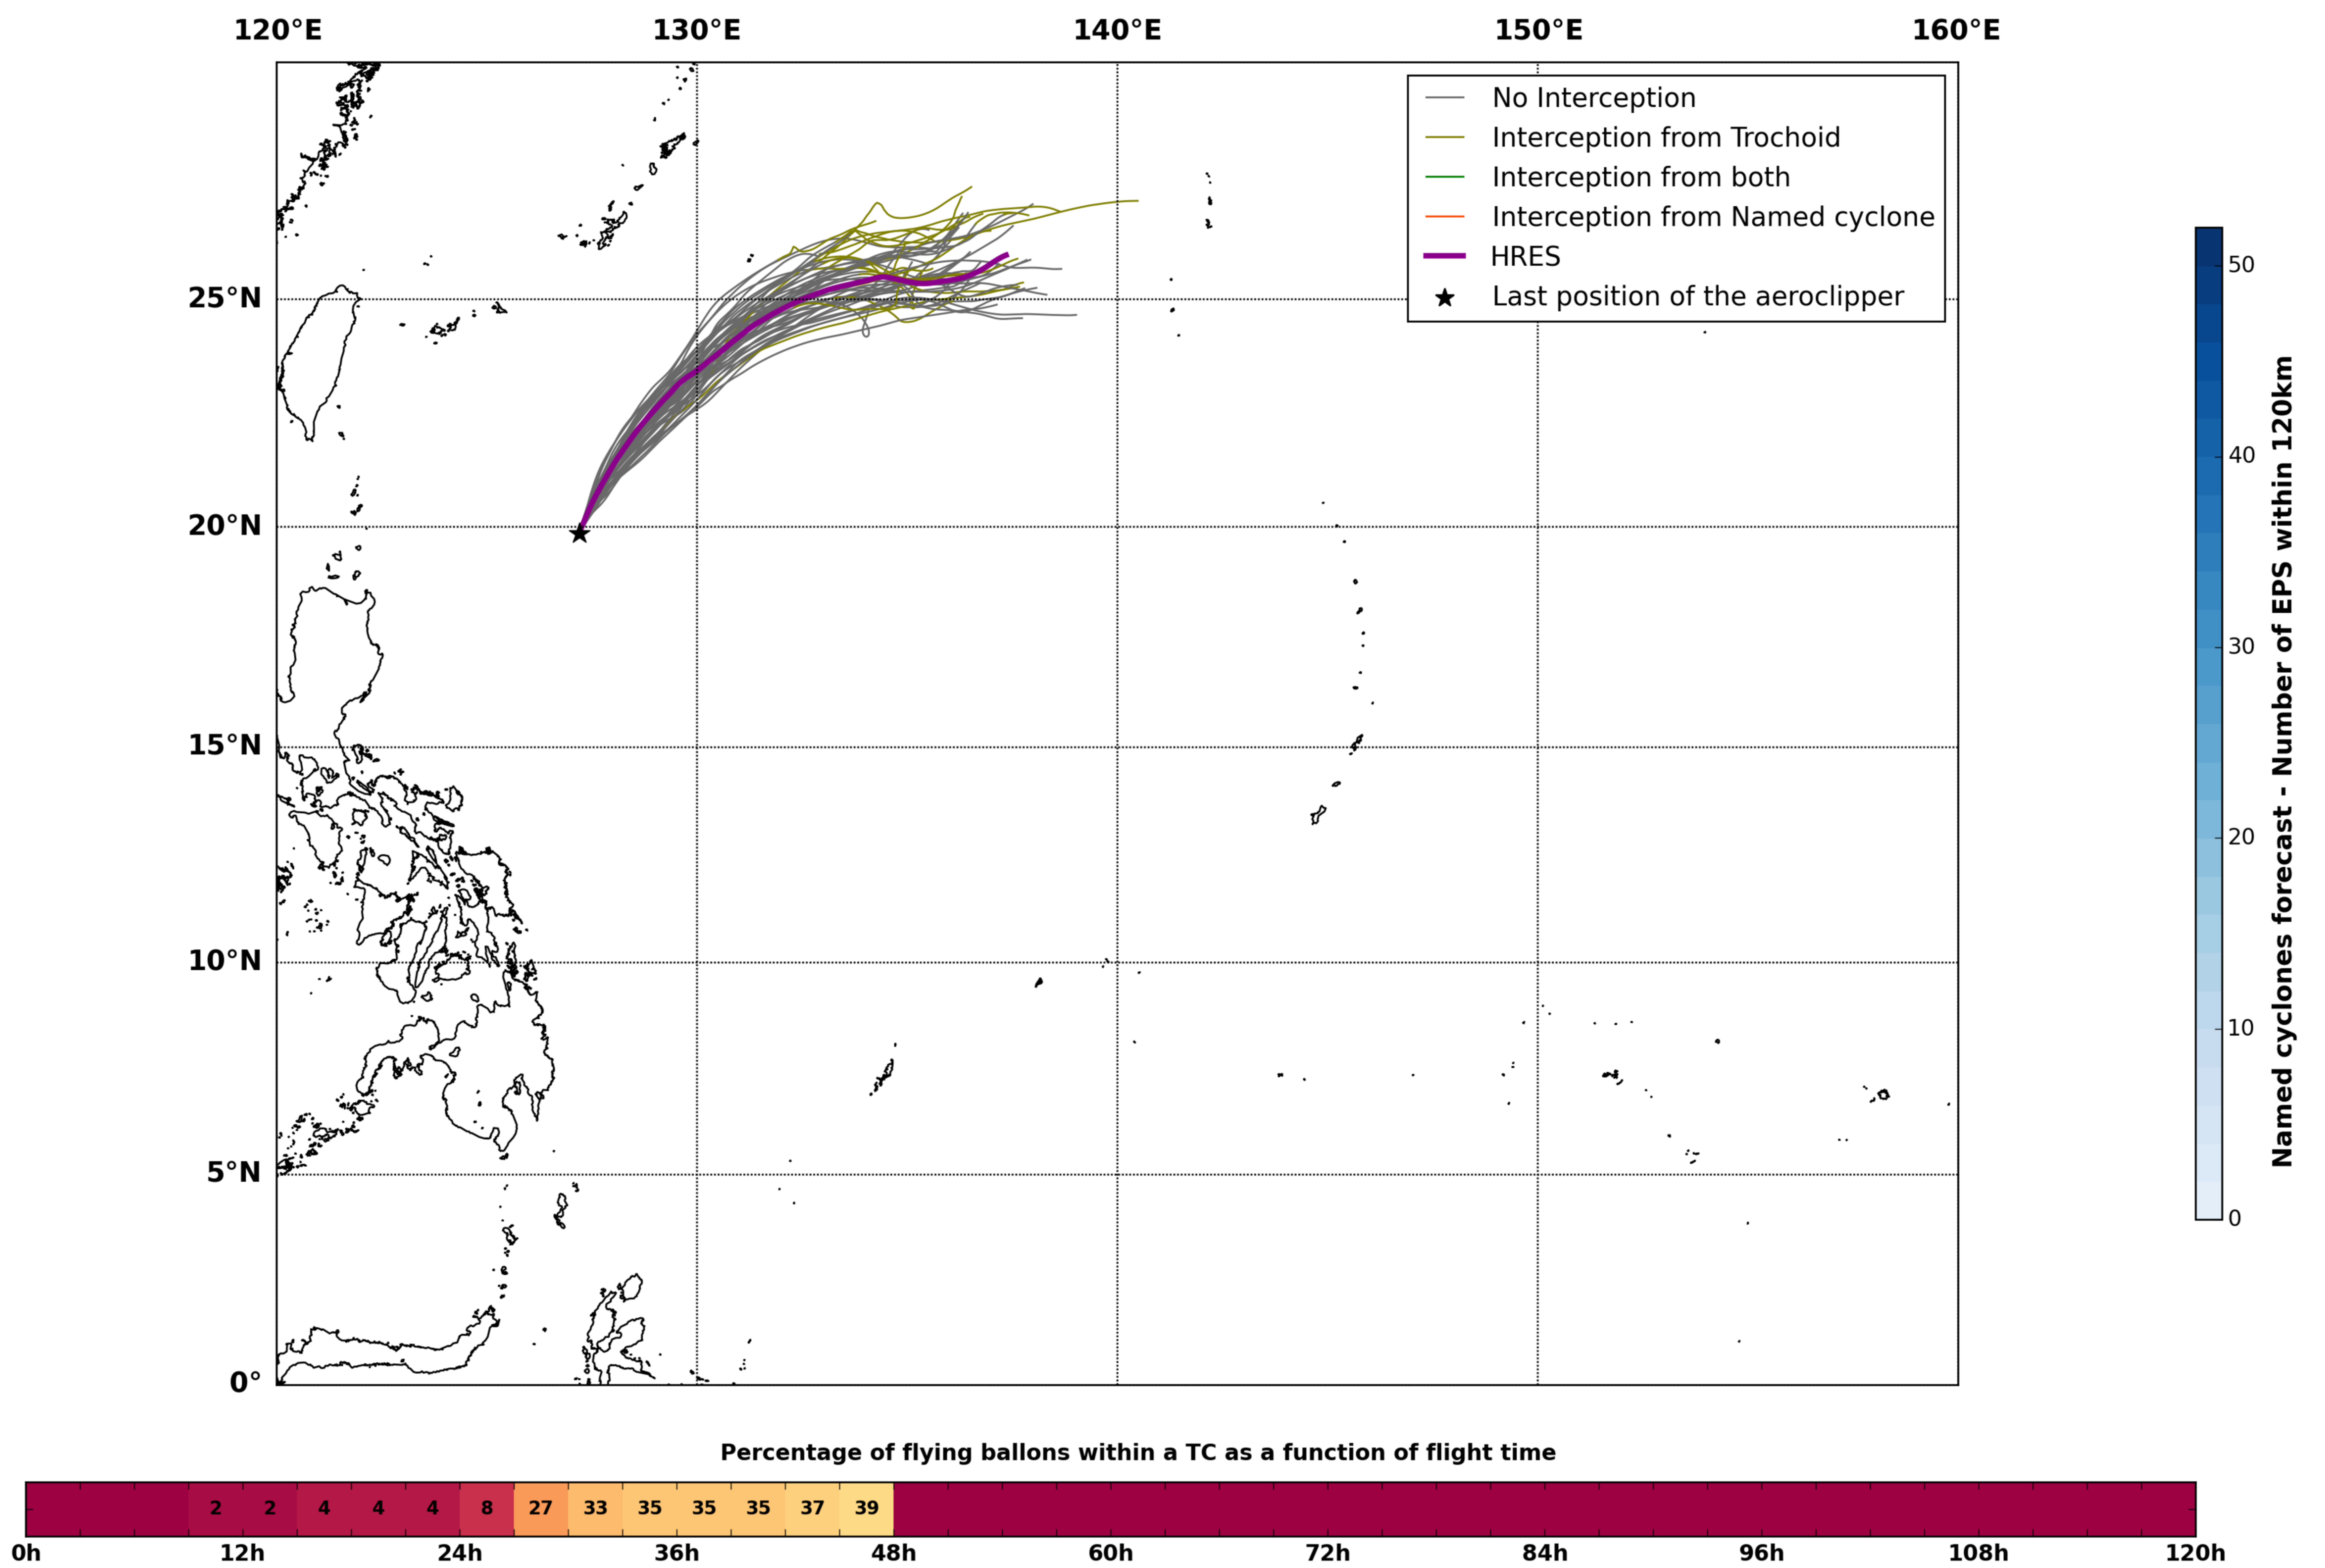

Aeroclipper CHL-PRL Intercept forecast from aeroclipper's position at 2022/05/26, 19h00 (UTC)

Aeroclipper CHL-PRL Grounding forecast from aeroclipper's position at 2022/05/26, 19h00 (UTC)