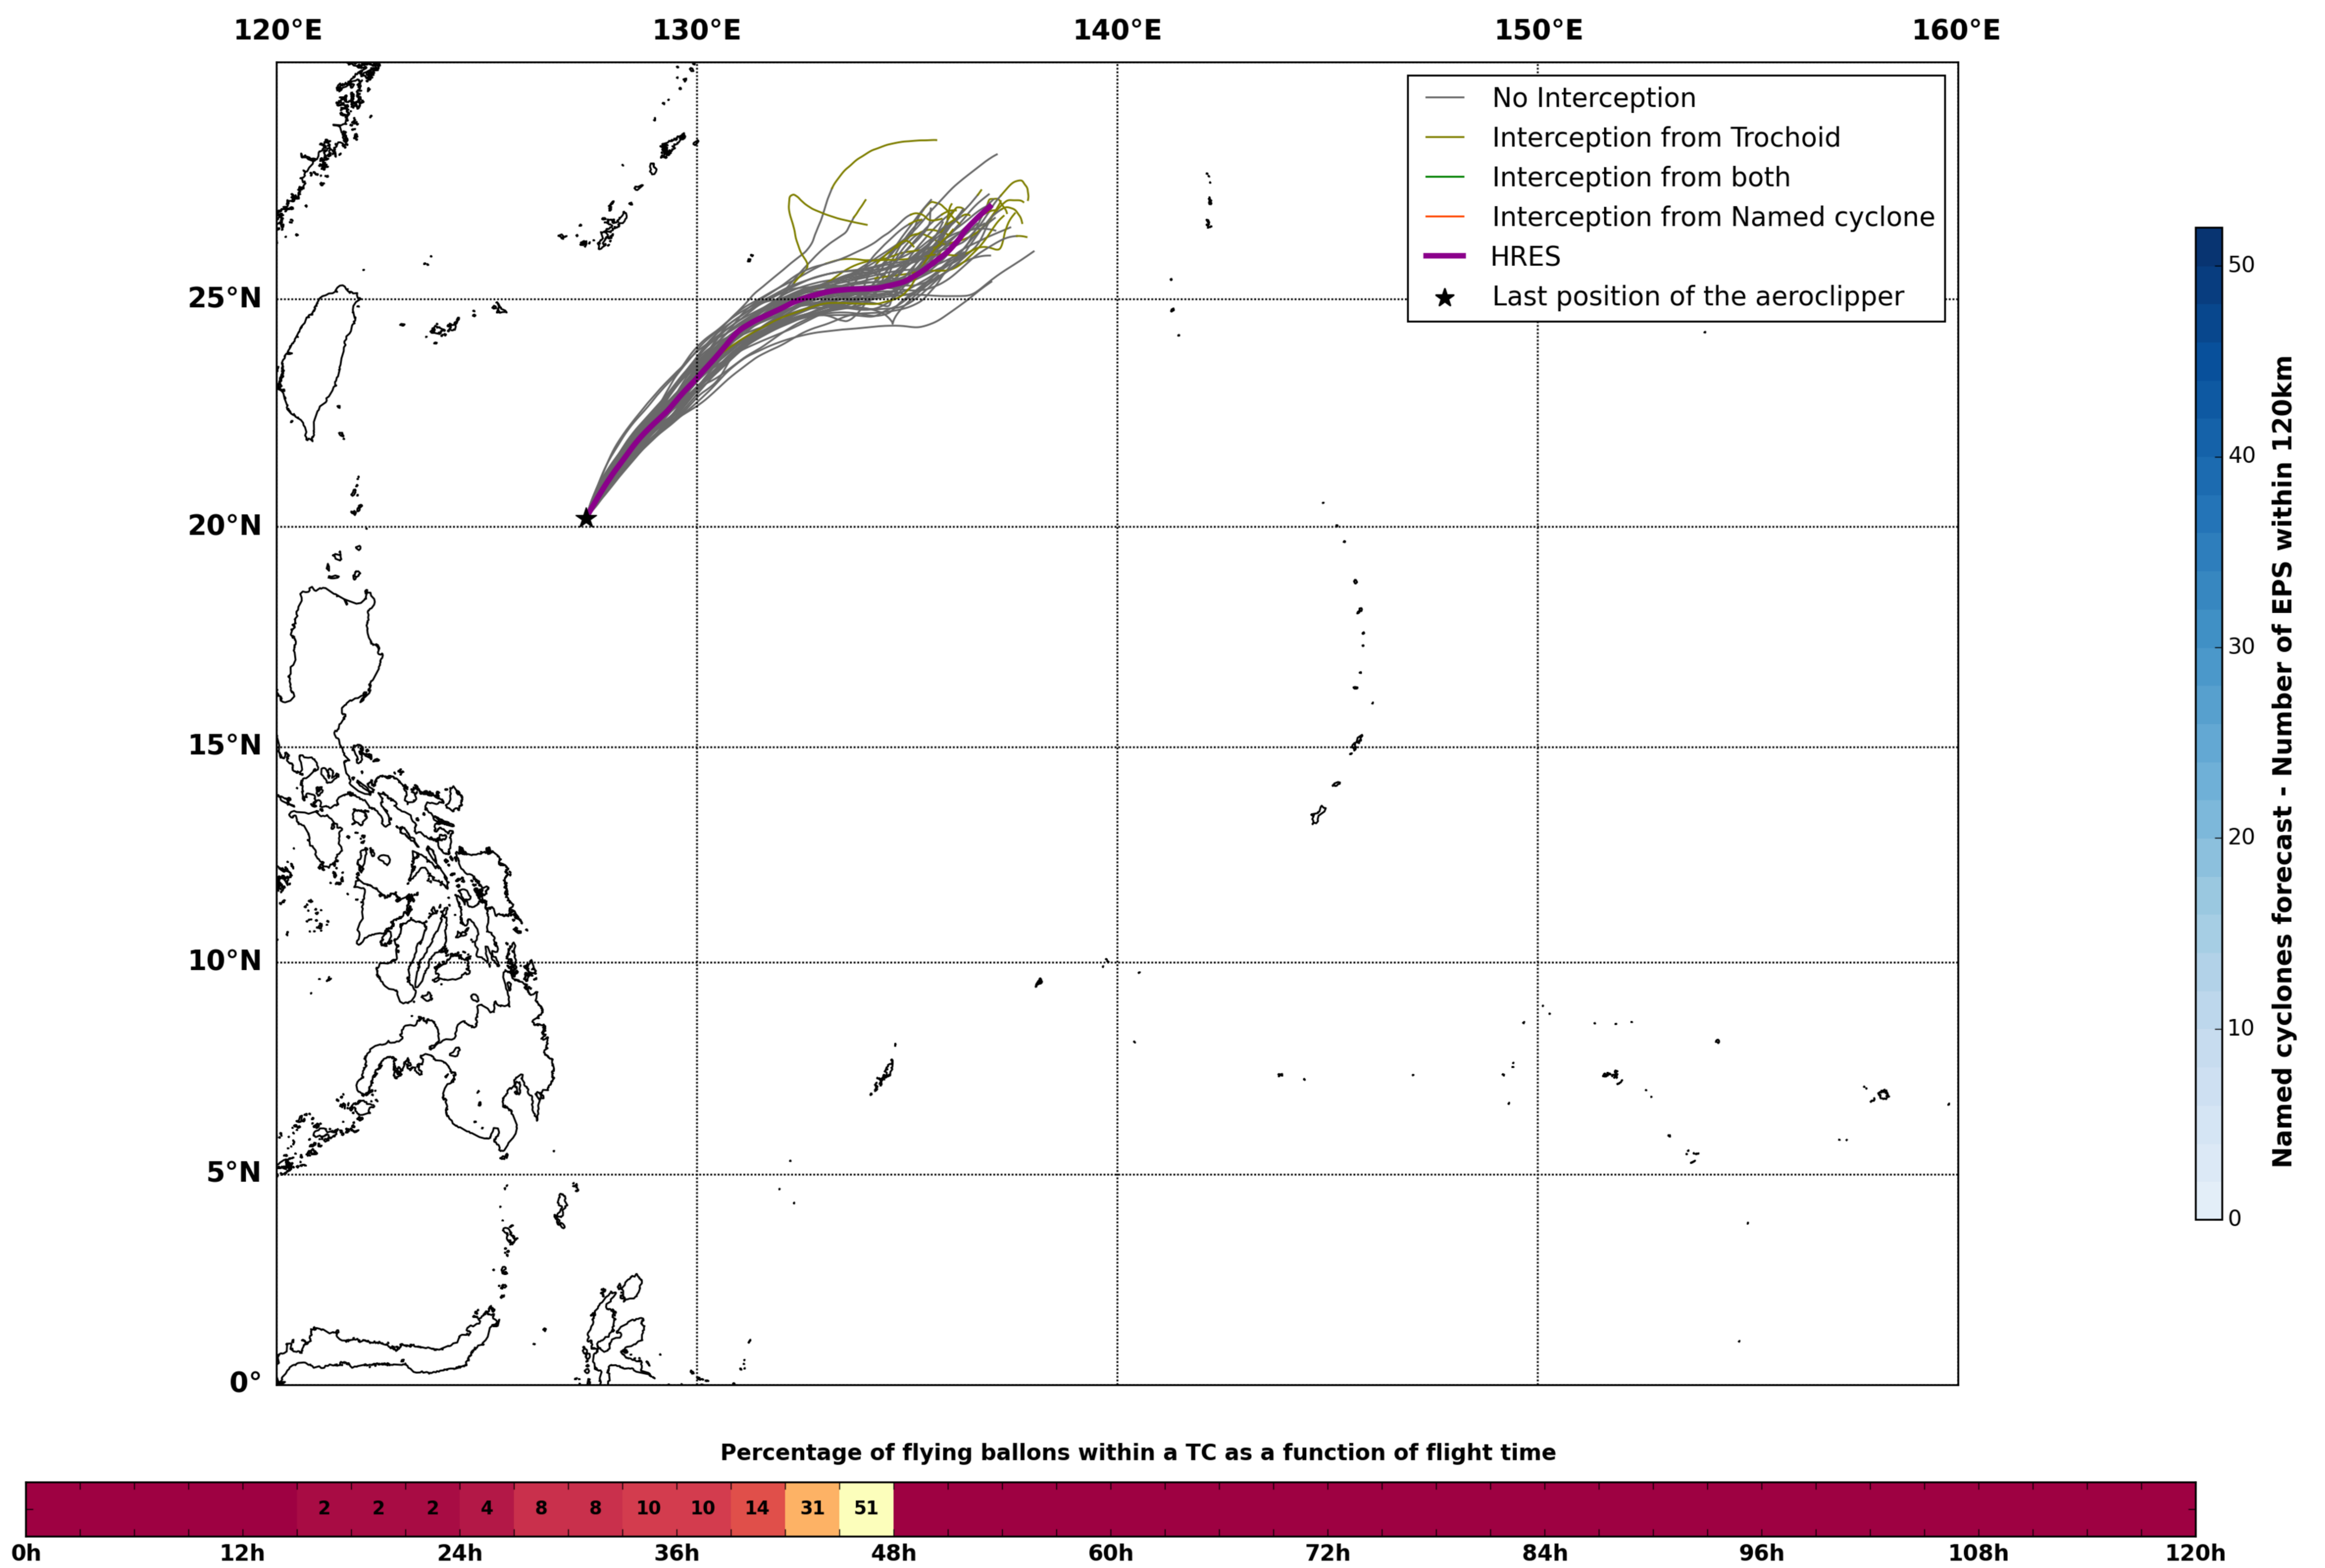

Aeroclipper CHL-PRL Intercept forecast from aeroclipper's position at 2022/05/26, 22h00 (UTC)

Aeroclipper CHL-PRL Grounding forecast from aeroclipper's position at 2022/05/26, 22h00 (UTC)