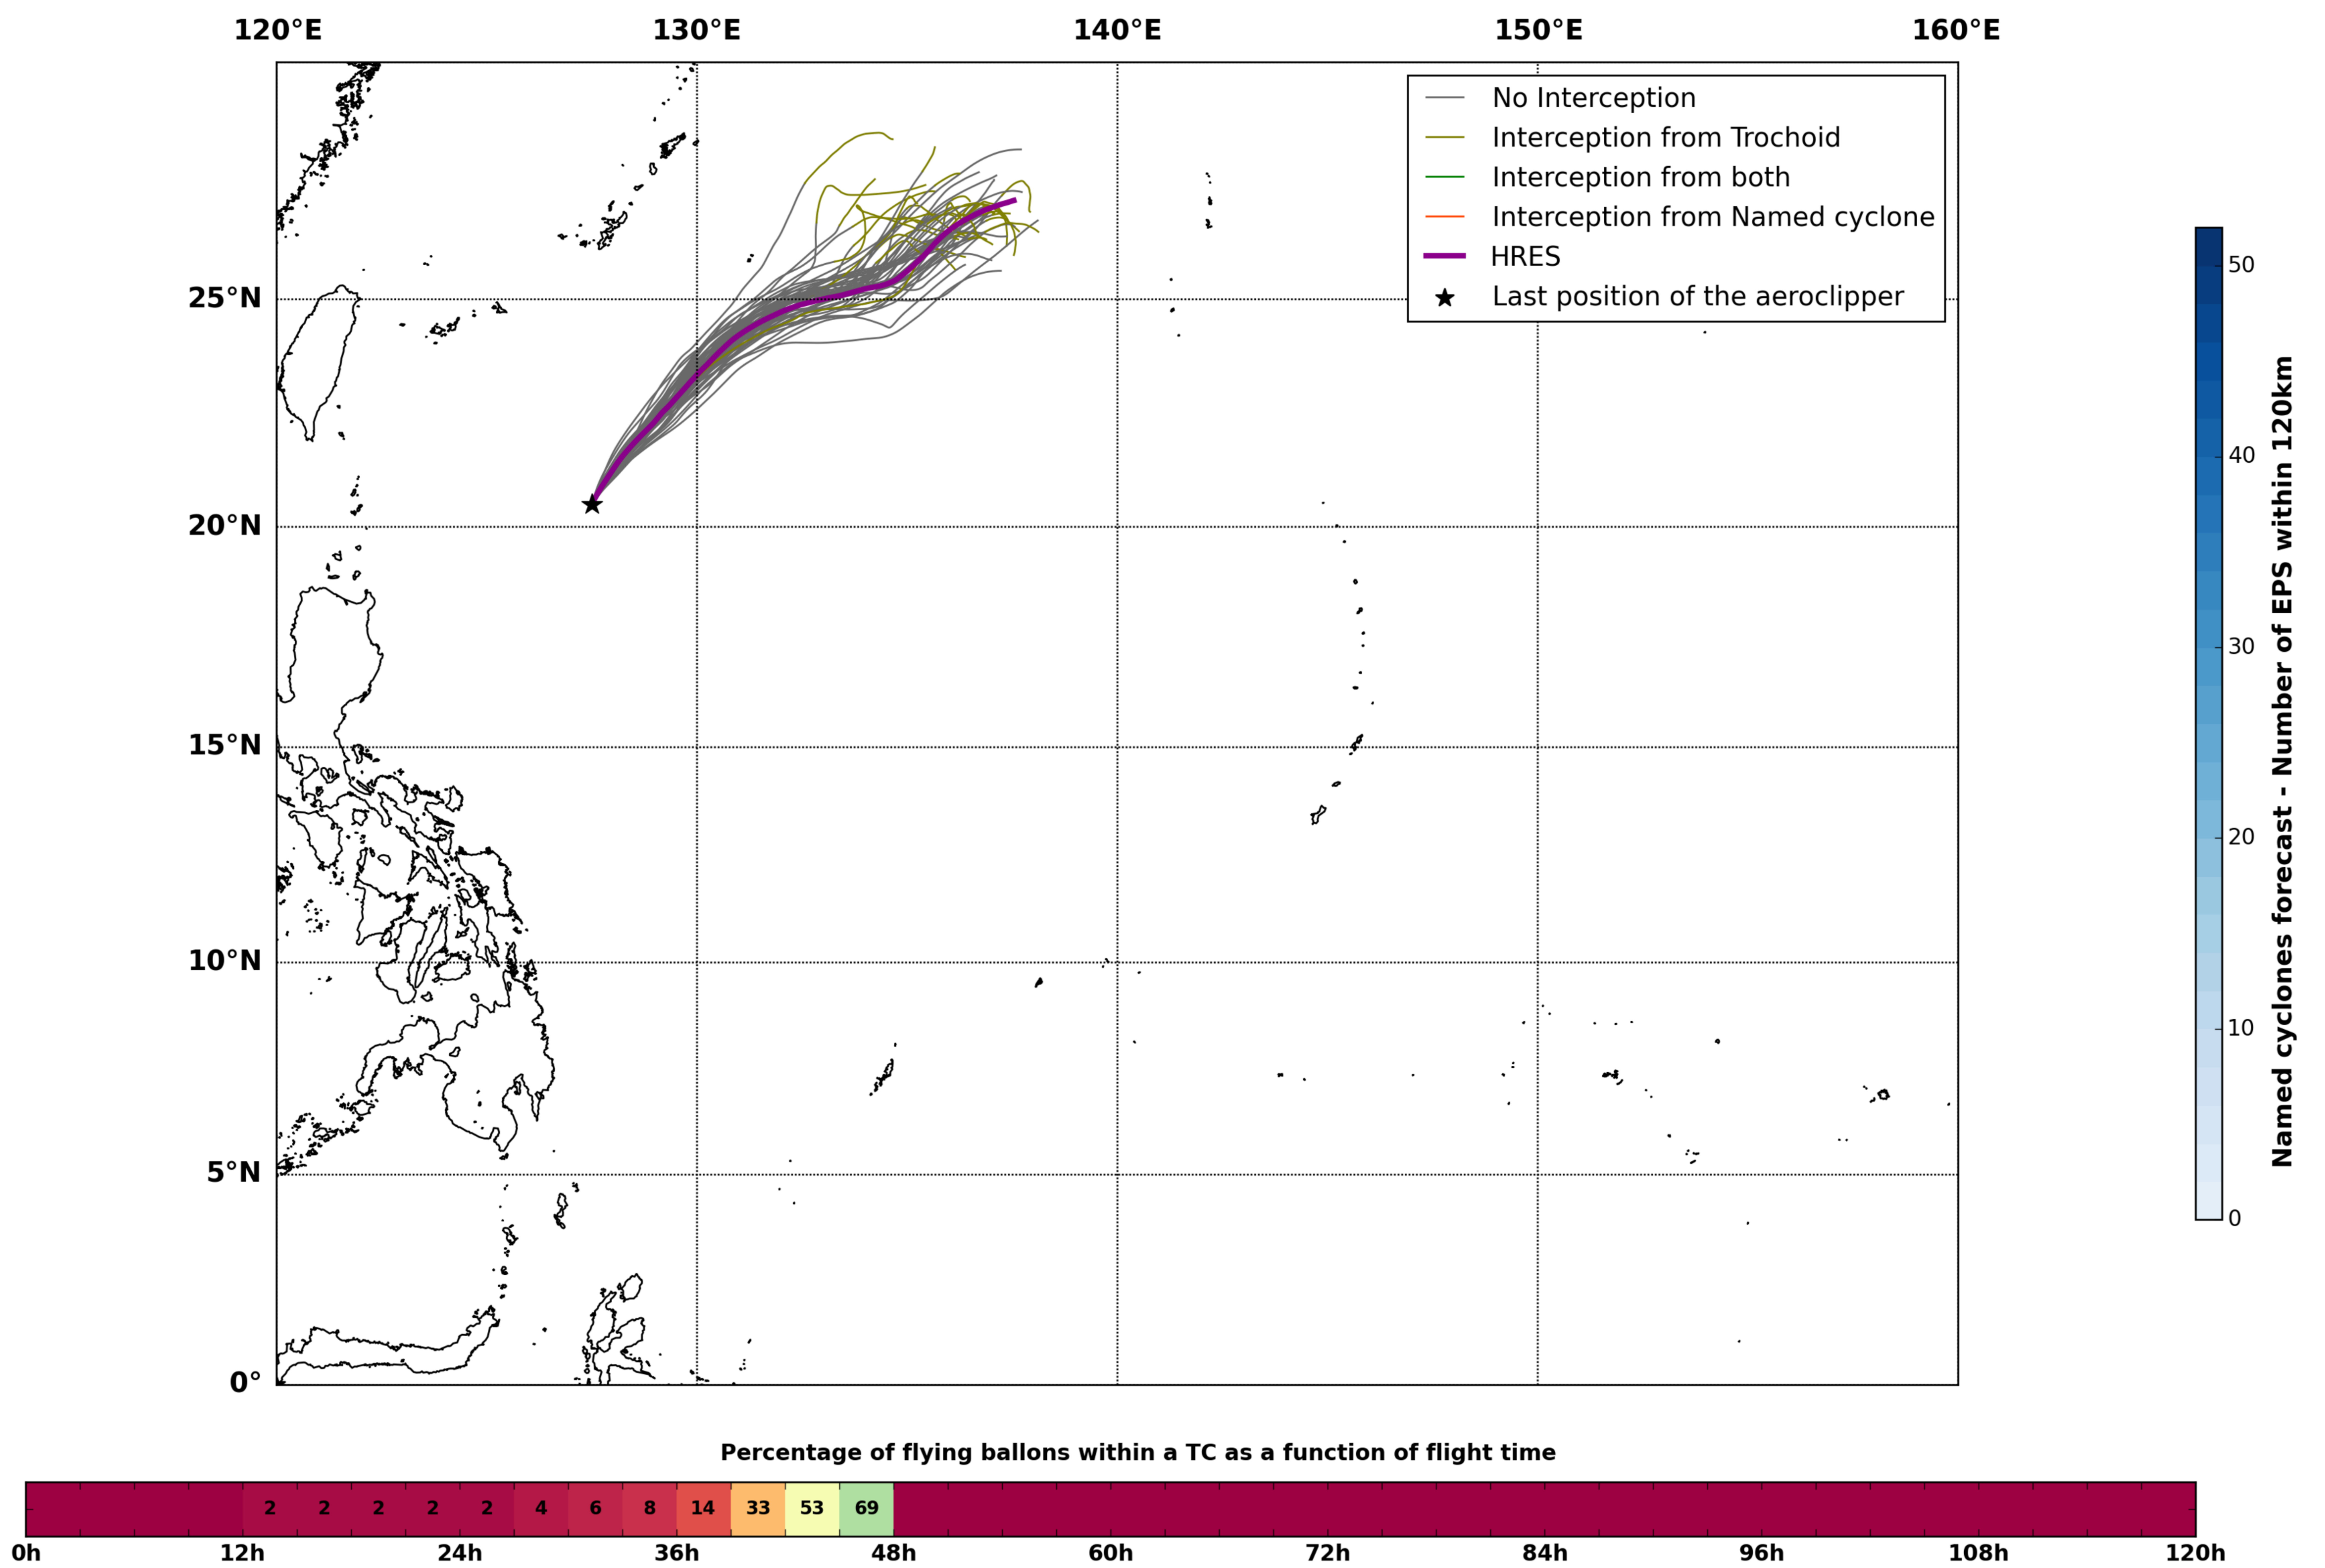

Aeroclipper CHL-PRL Intercept forecast from aeroclipper's position at 2022/05/27, 01h00 (UTC)

Aeroclipper CHL-PRL Grounding forecast from aeroclipper's position at 2022/05/27, 01h00 (UTC)