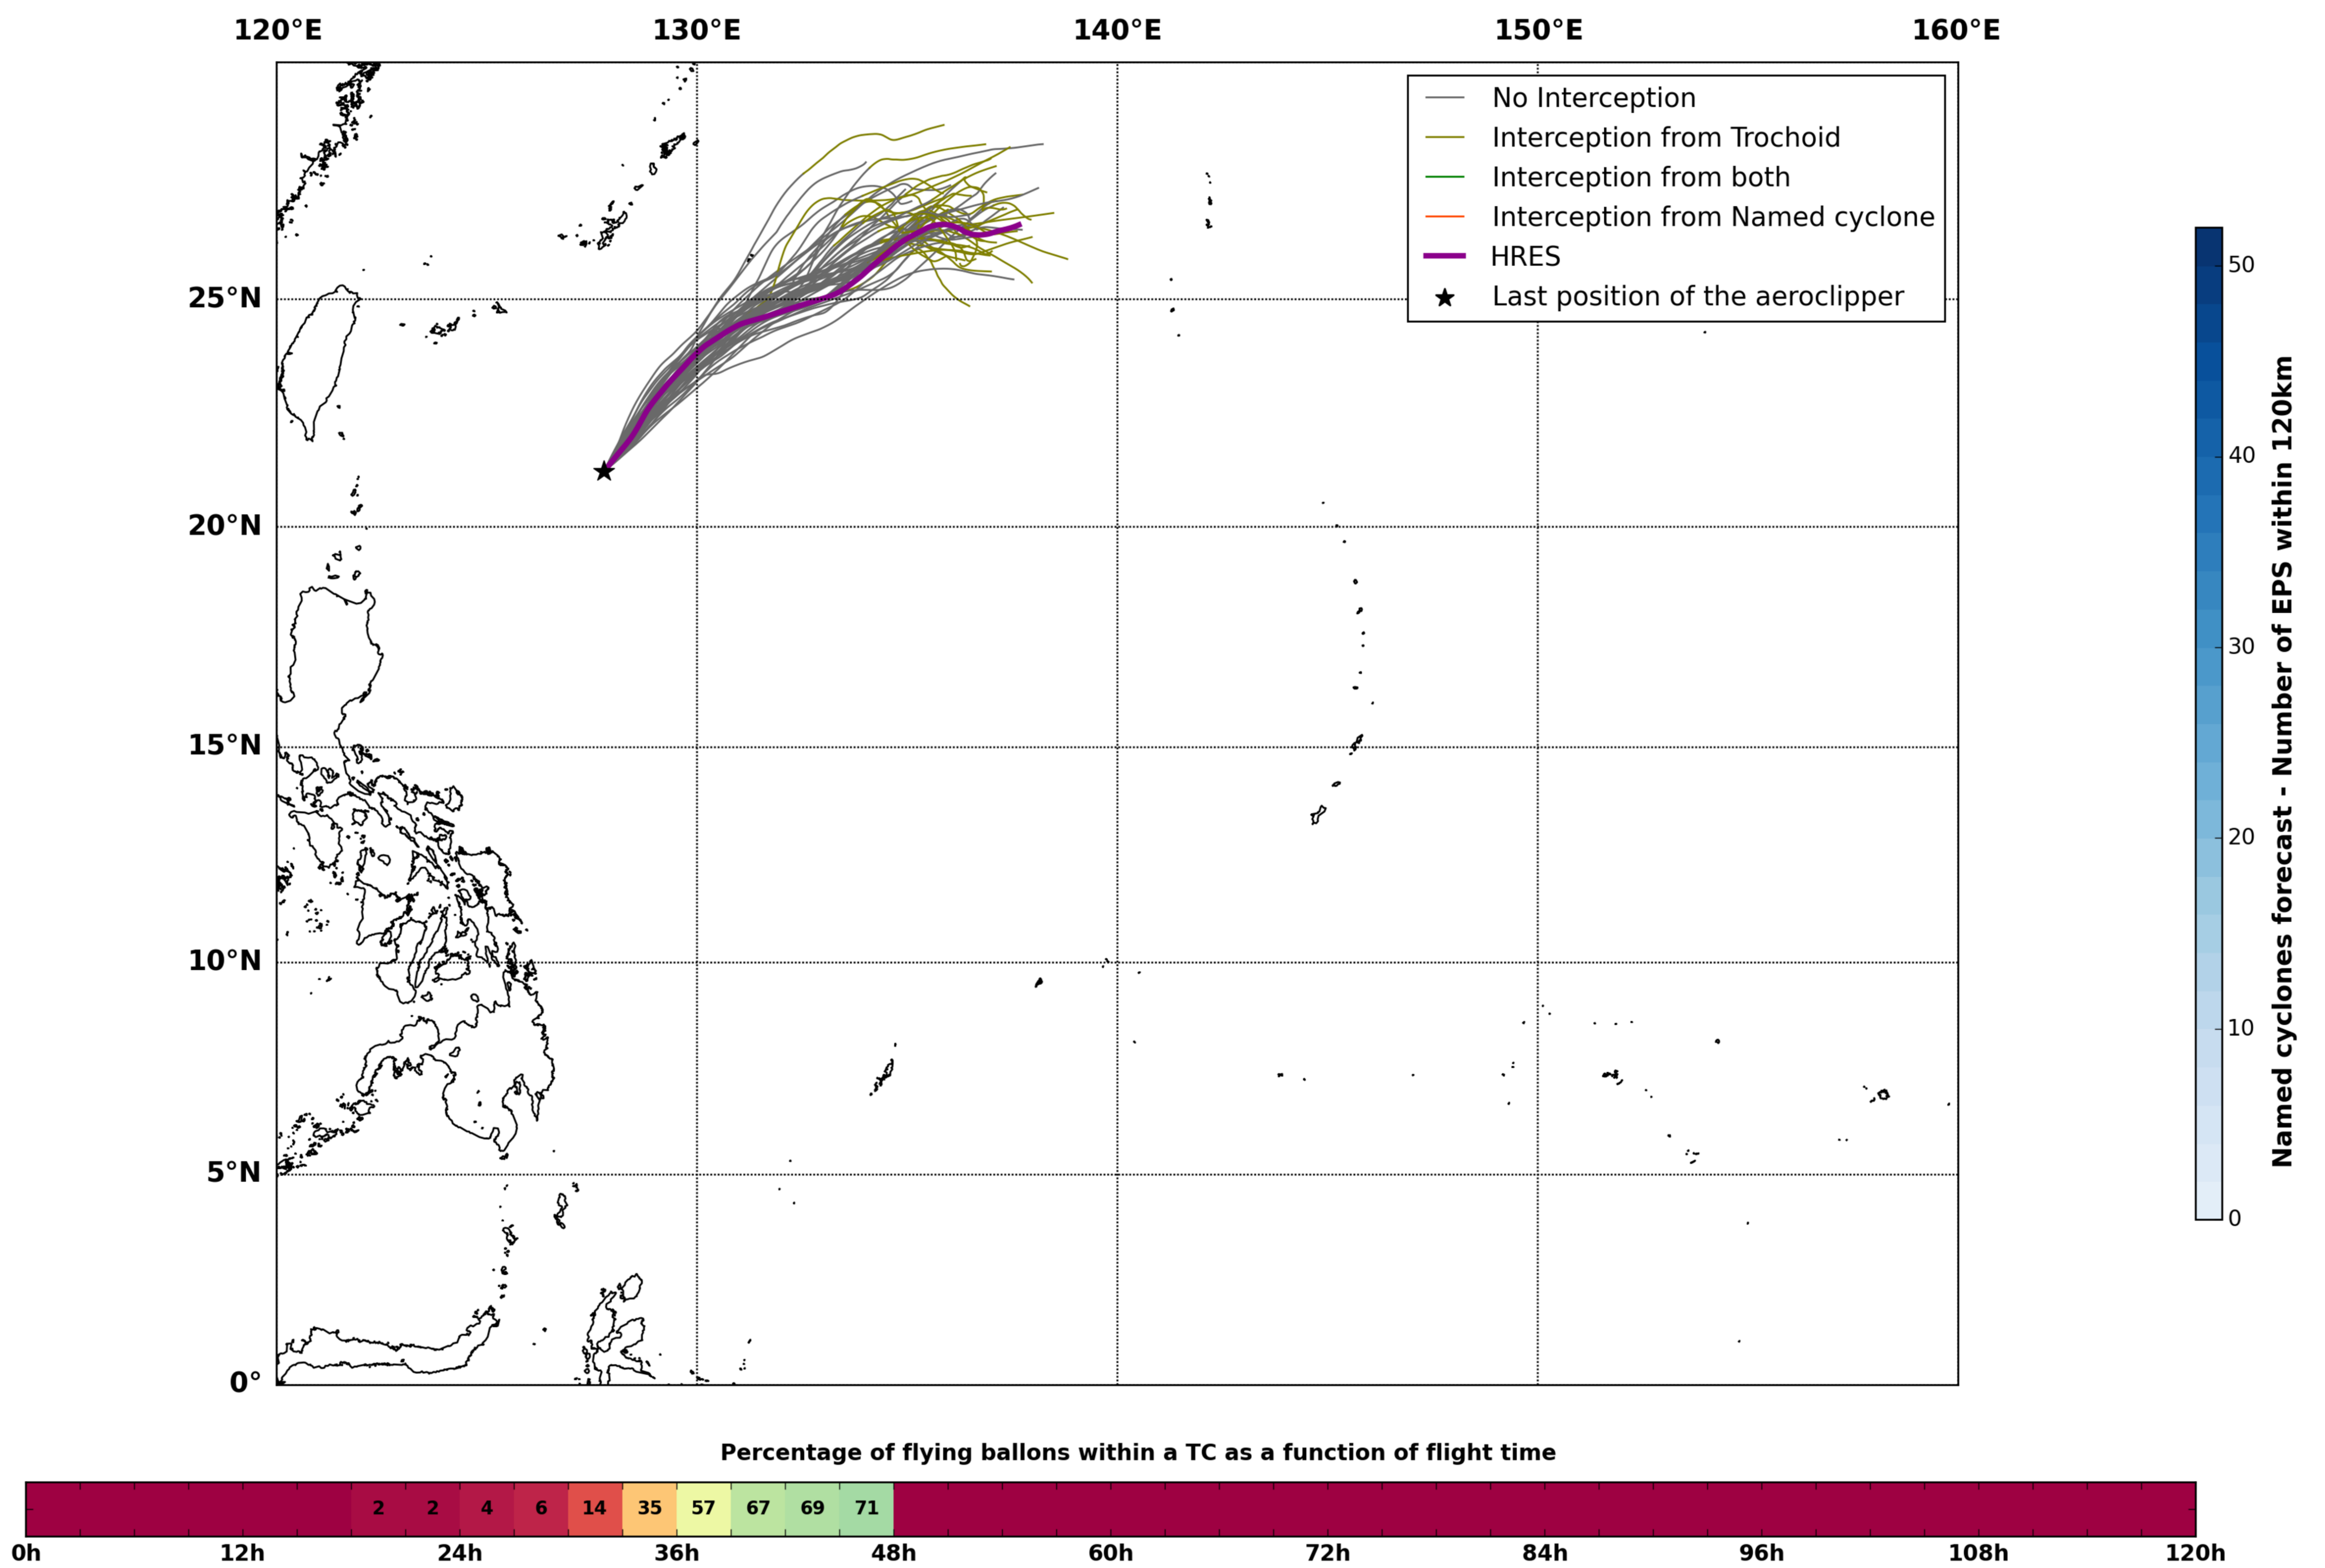

### Aeroclipper CHL-PRL Intercept forecast from aeroclipper's position at 2022/05/27, 07h00 (UTC)

### Aeroclipper CHL-PRL Grounding forecast from aeroclipper's position at 2022/05/27, 07h00 (UTC)