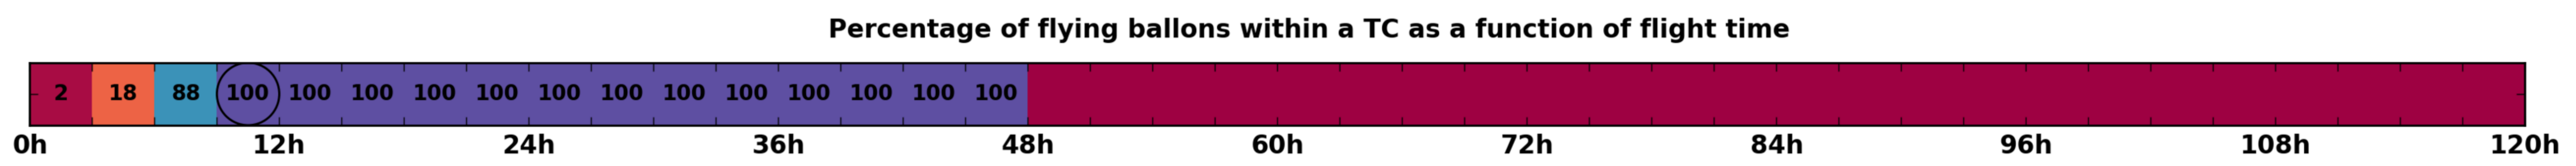

Aeroclipper CHL-PRL Intercept forecast from aeroclipper's position at 2022/06/11, 16h00 (UTC)

Aeroclipper CHL-PRL Grounding forecast from aeroclipper's position at 2022/06/11, 16h00 (UTC)