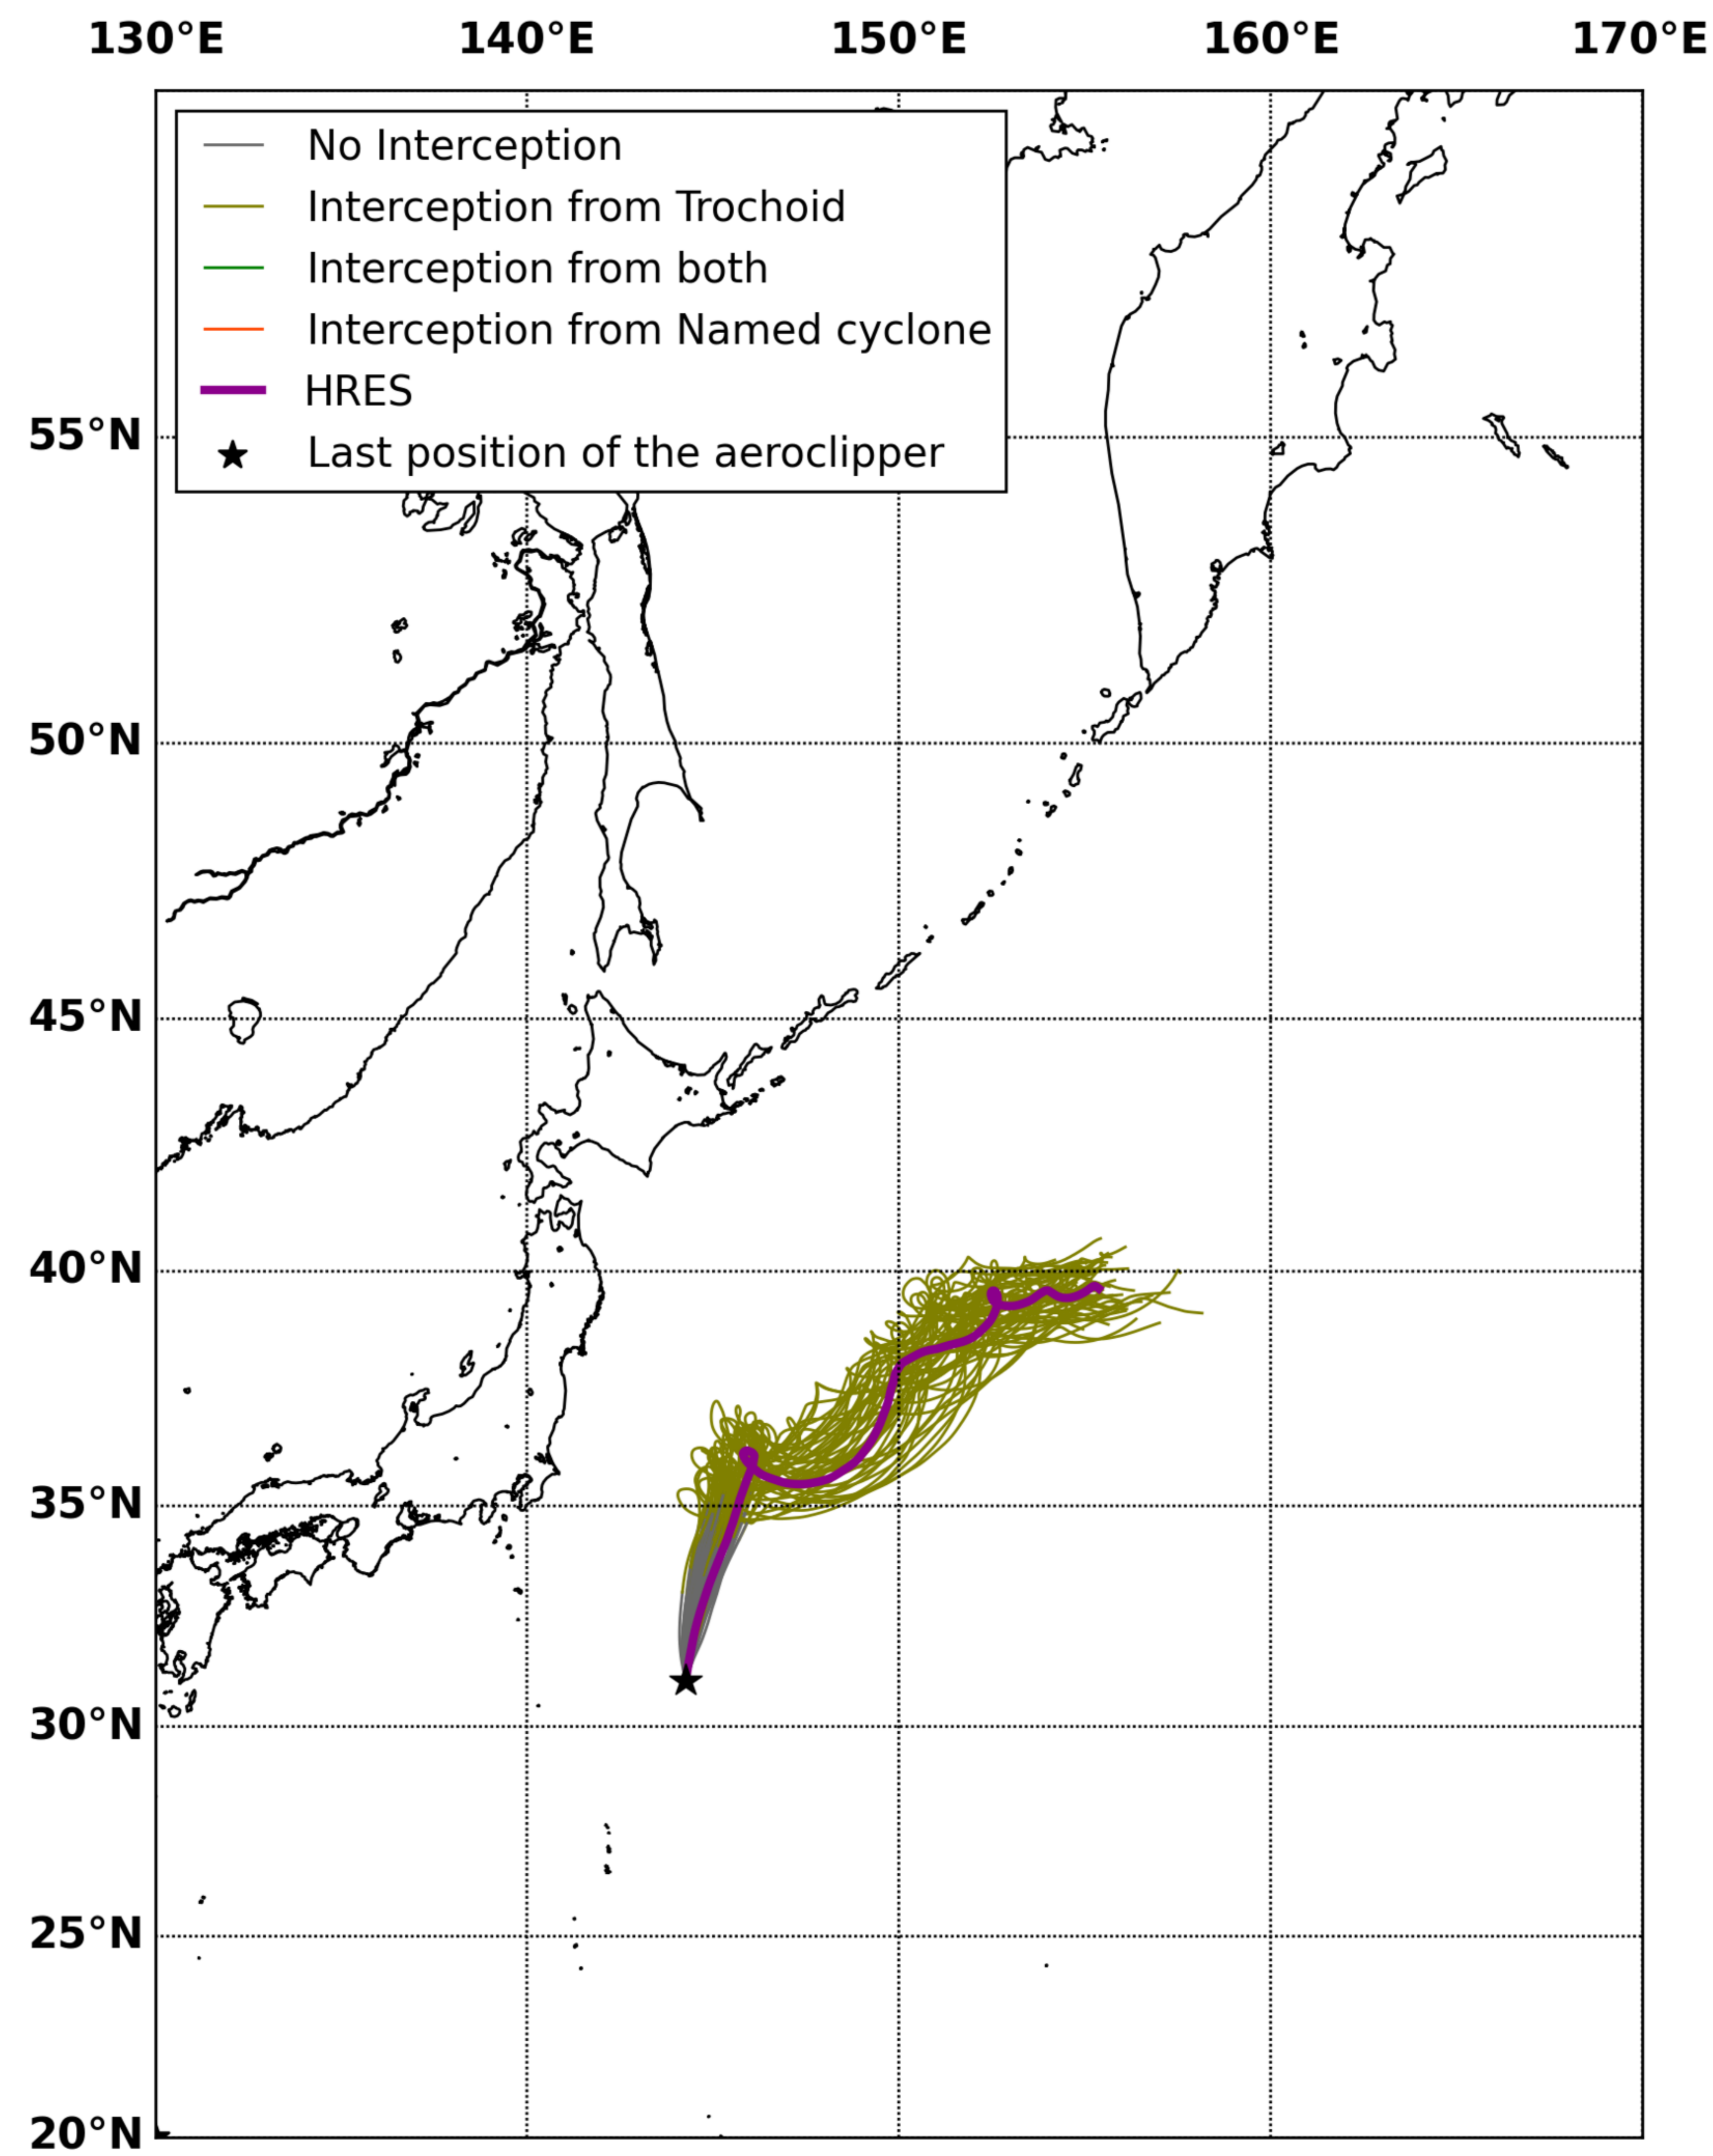

Aeroclipper CHL-PRL Intercept forecast from aeroclipper's position at 2022/06/11, 16h00 (UTC)

Aeroclipper CHL-PRL Grounding forecast from aeroclipper's position at 2022/06/11, 16h00 (UTC)