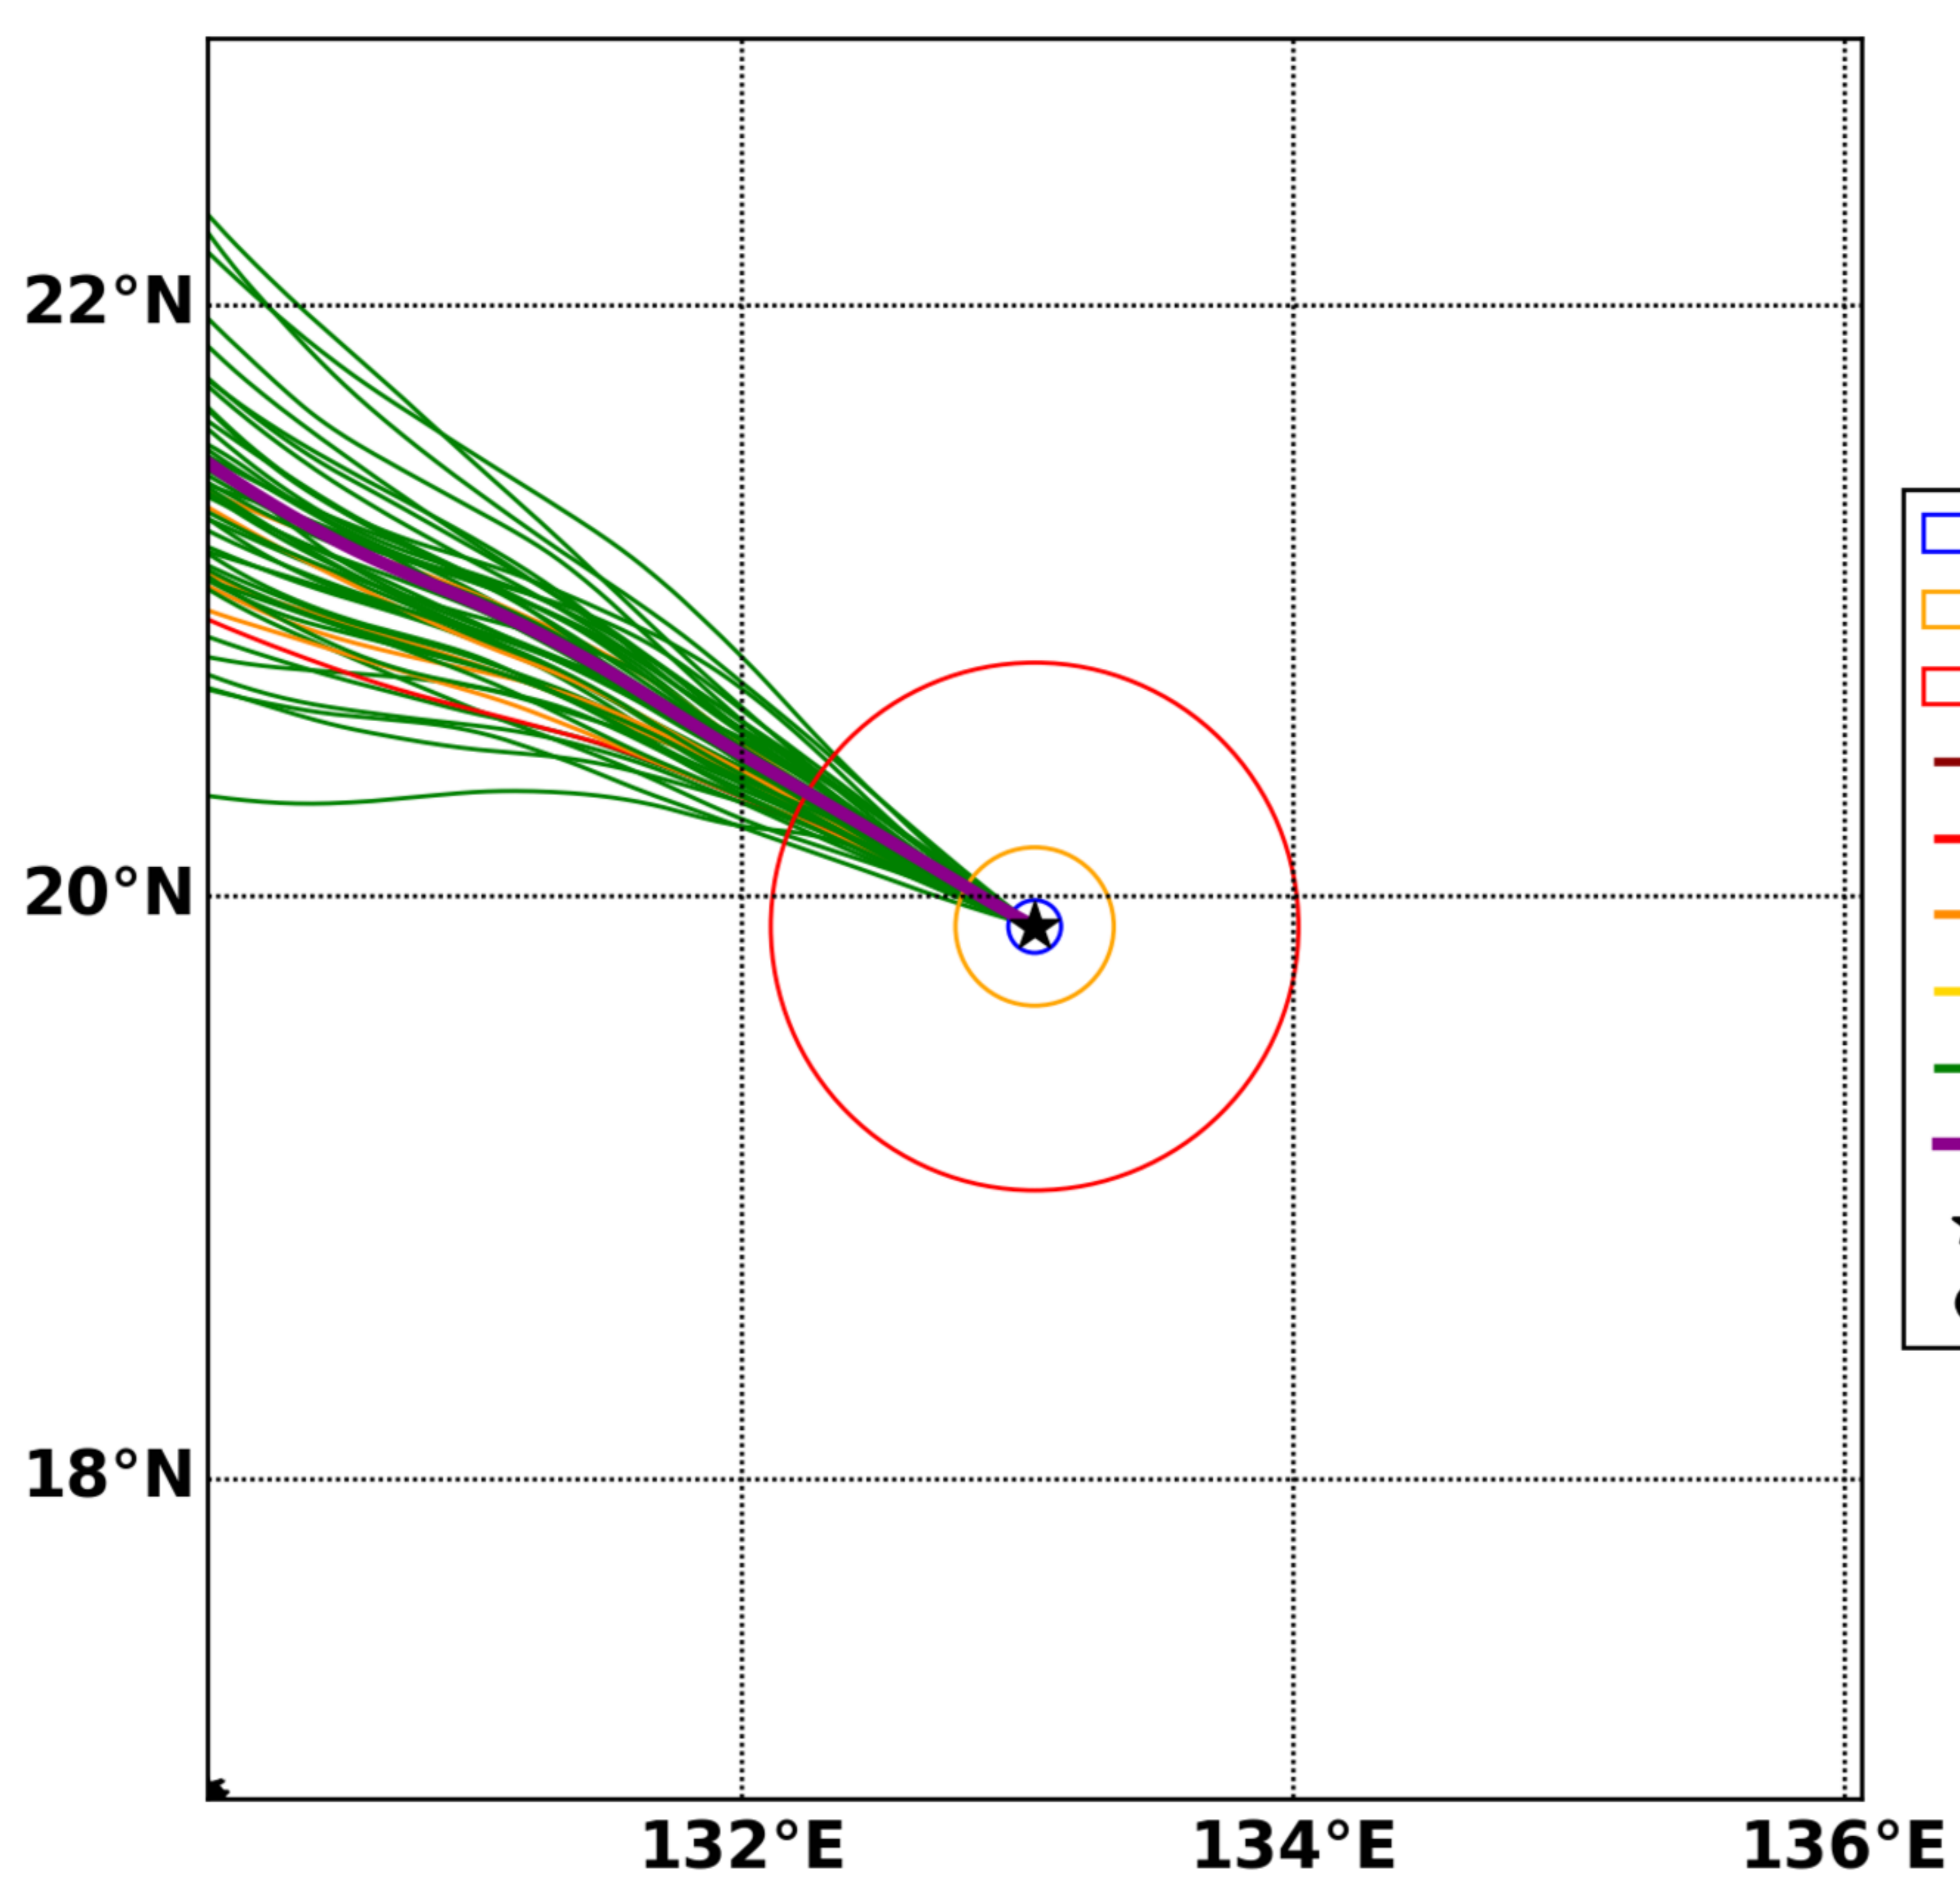

### Aeroclipper DYL-BKA Intercept forecast from aeroclipper's position at 2022/04/27, 01h00 (UTC)

### Aeroclipper DYL-BKA Grounding forecast from aeroclipper's position at 2022/04/27, 01h00 (UTC)

- 10km radius
- 30km radius
- 100km radius
- Landing within 24h (0)
- Landing within 48h (1)
- Landing within 72h (5)
- Landing within 120h (0)
- No landing within 120h (45)
- HRES (No landing)
- ★ Last position of the aeroclipper
- ⊙ Cyclone position