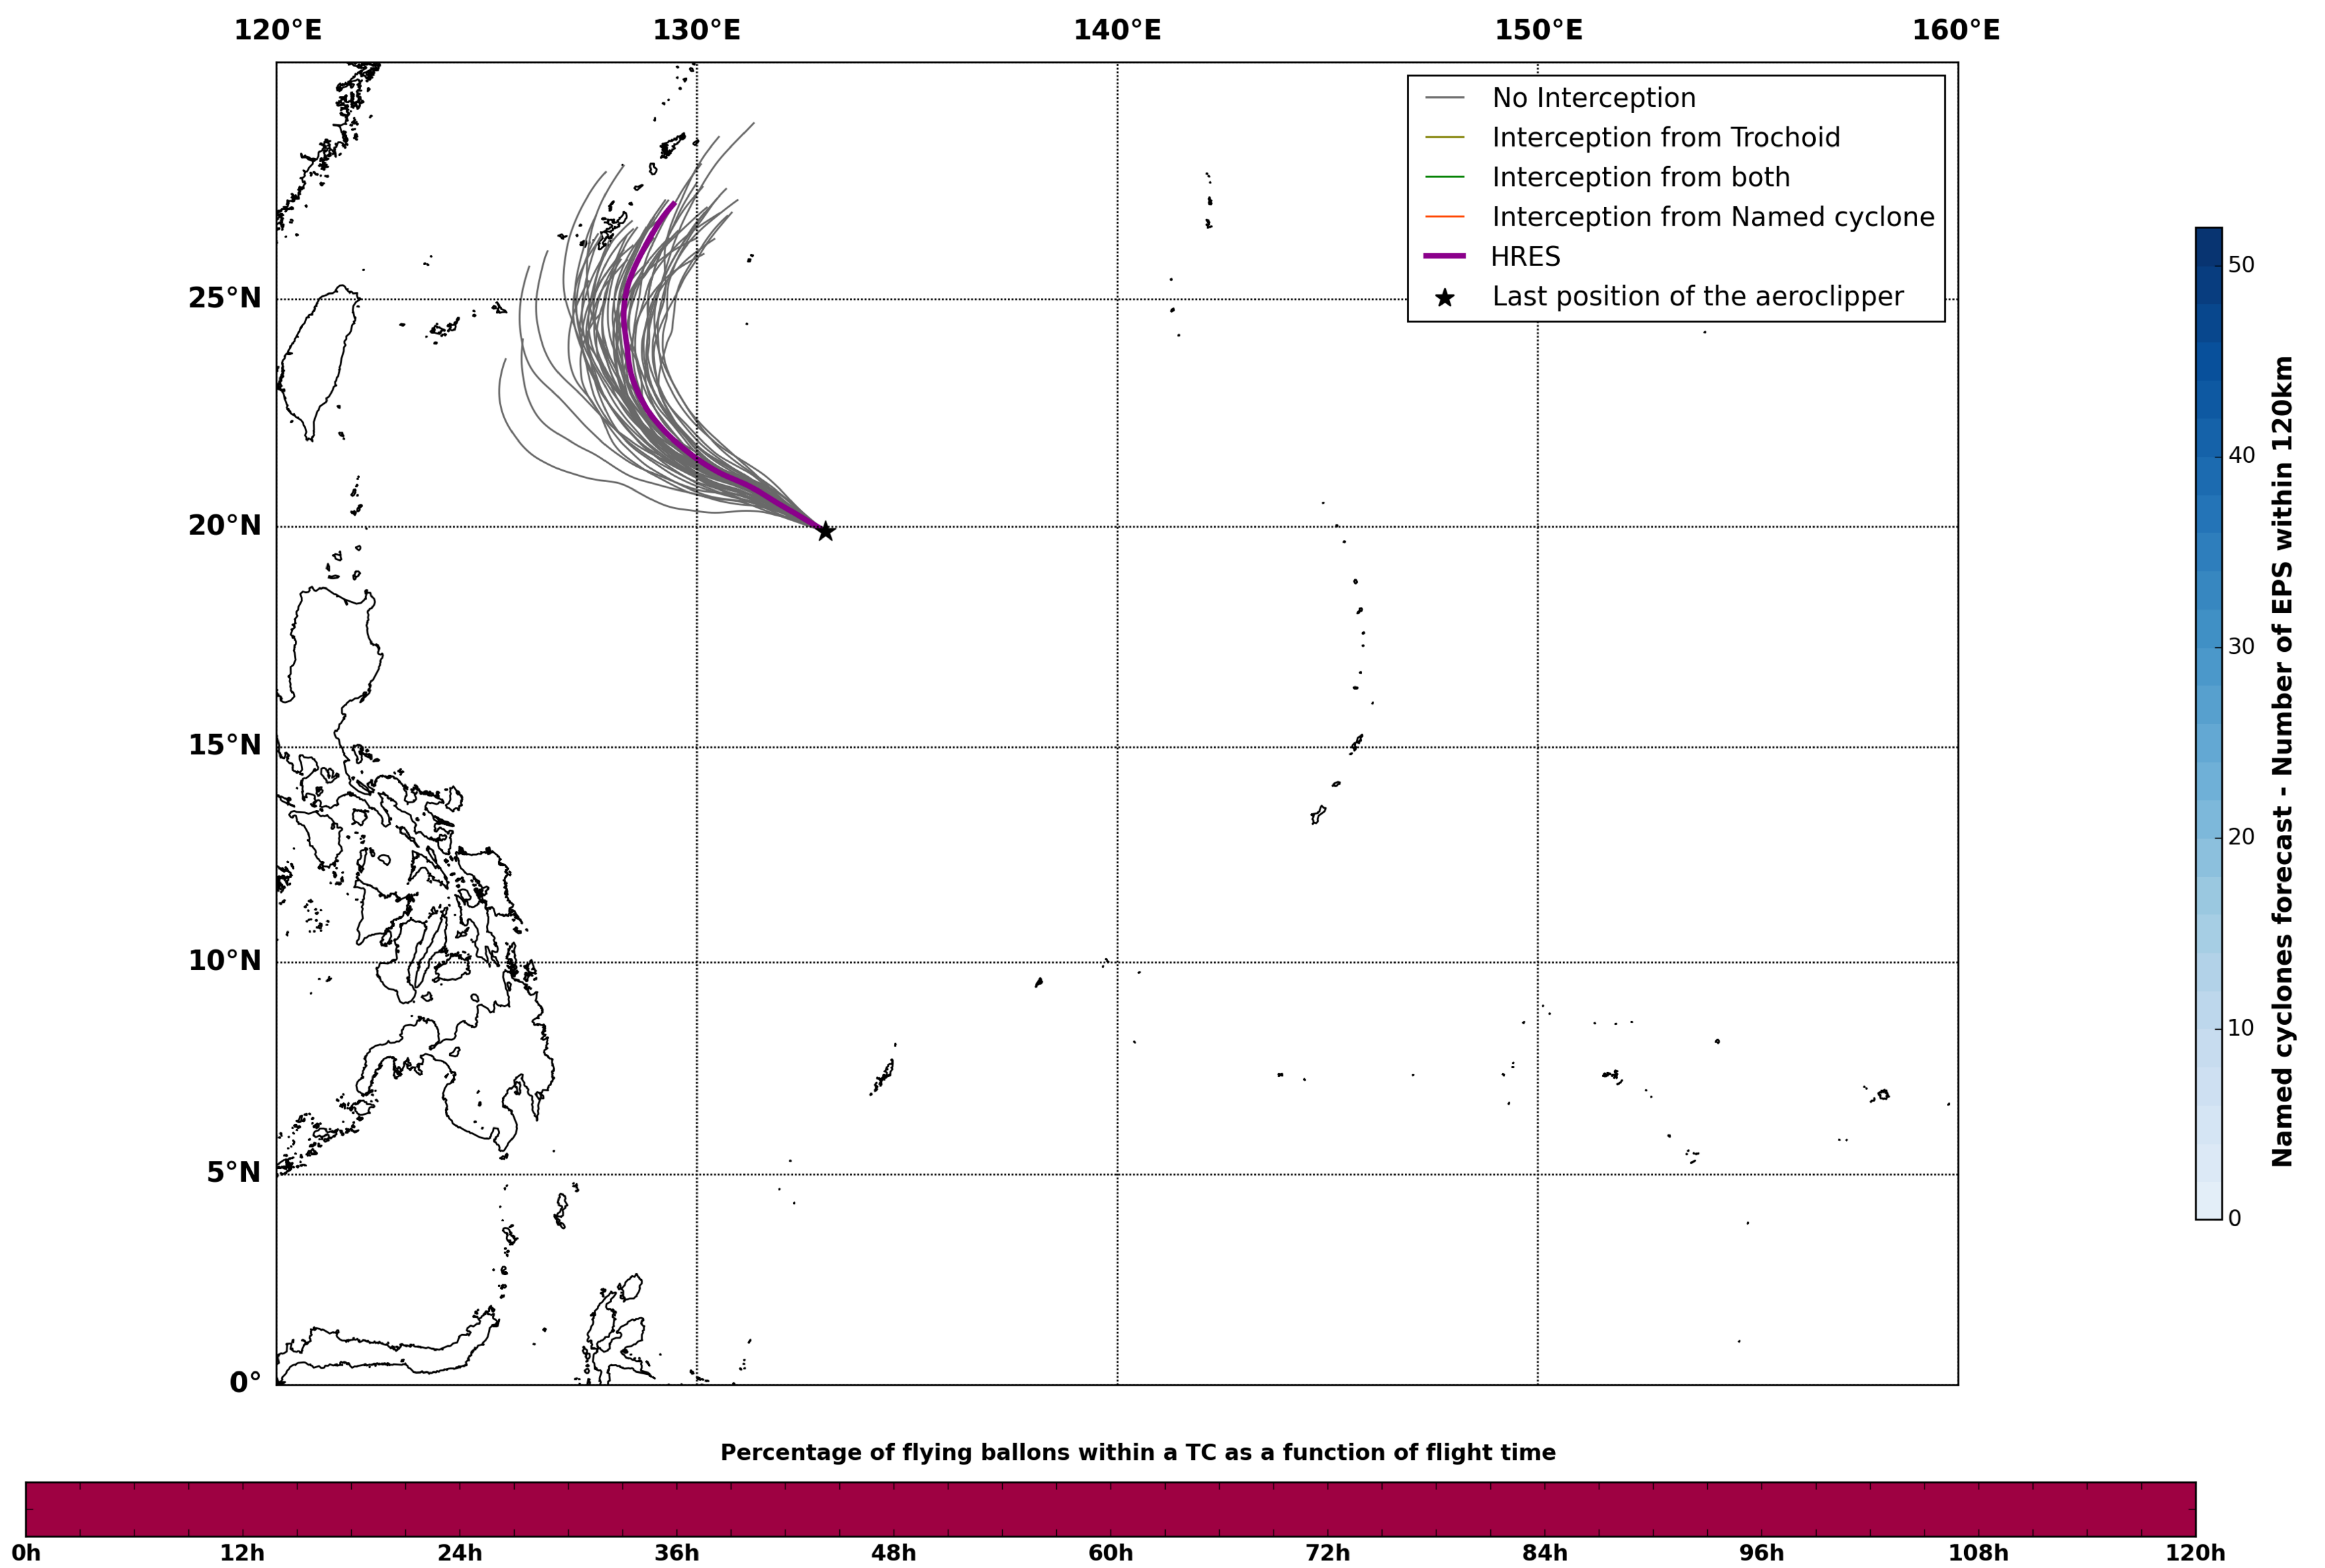

### Aeroclipper DYL-BKA Intercept forecast from aeroclipper's position at 2022/04/27, 01h00 (UTC)

### Aeroclipper DYL-BKA Grounding forecast from aeroclipper's position at 2022/04/27, 01h00 (UTC)

- 10km radius
- 30km radius
- 100km radius
- Landing within 24h (0)
- Landing within 48h (1)
- Landing within 72h (5)
- Landing within 120h (0)
- No landing within 120h (45)
- HRES (No landing)
- ★ Last position of the aeroclipper
- ⊙ Cyclone position