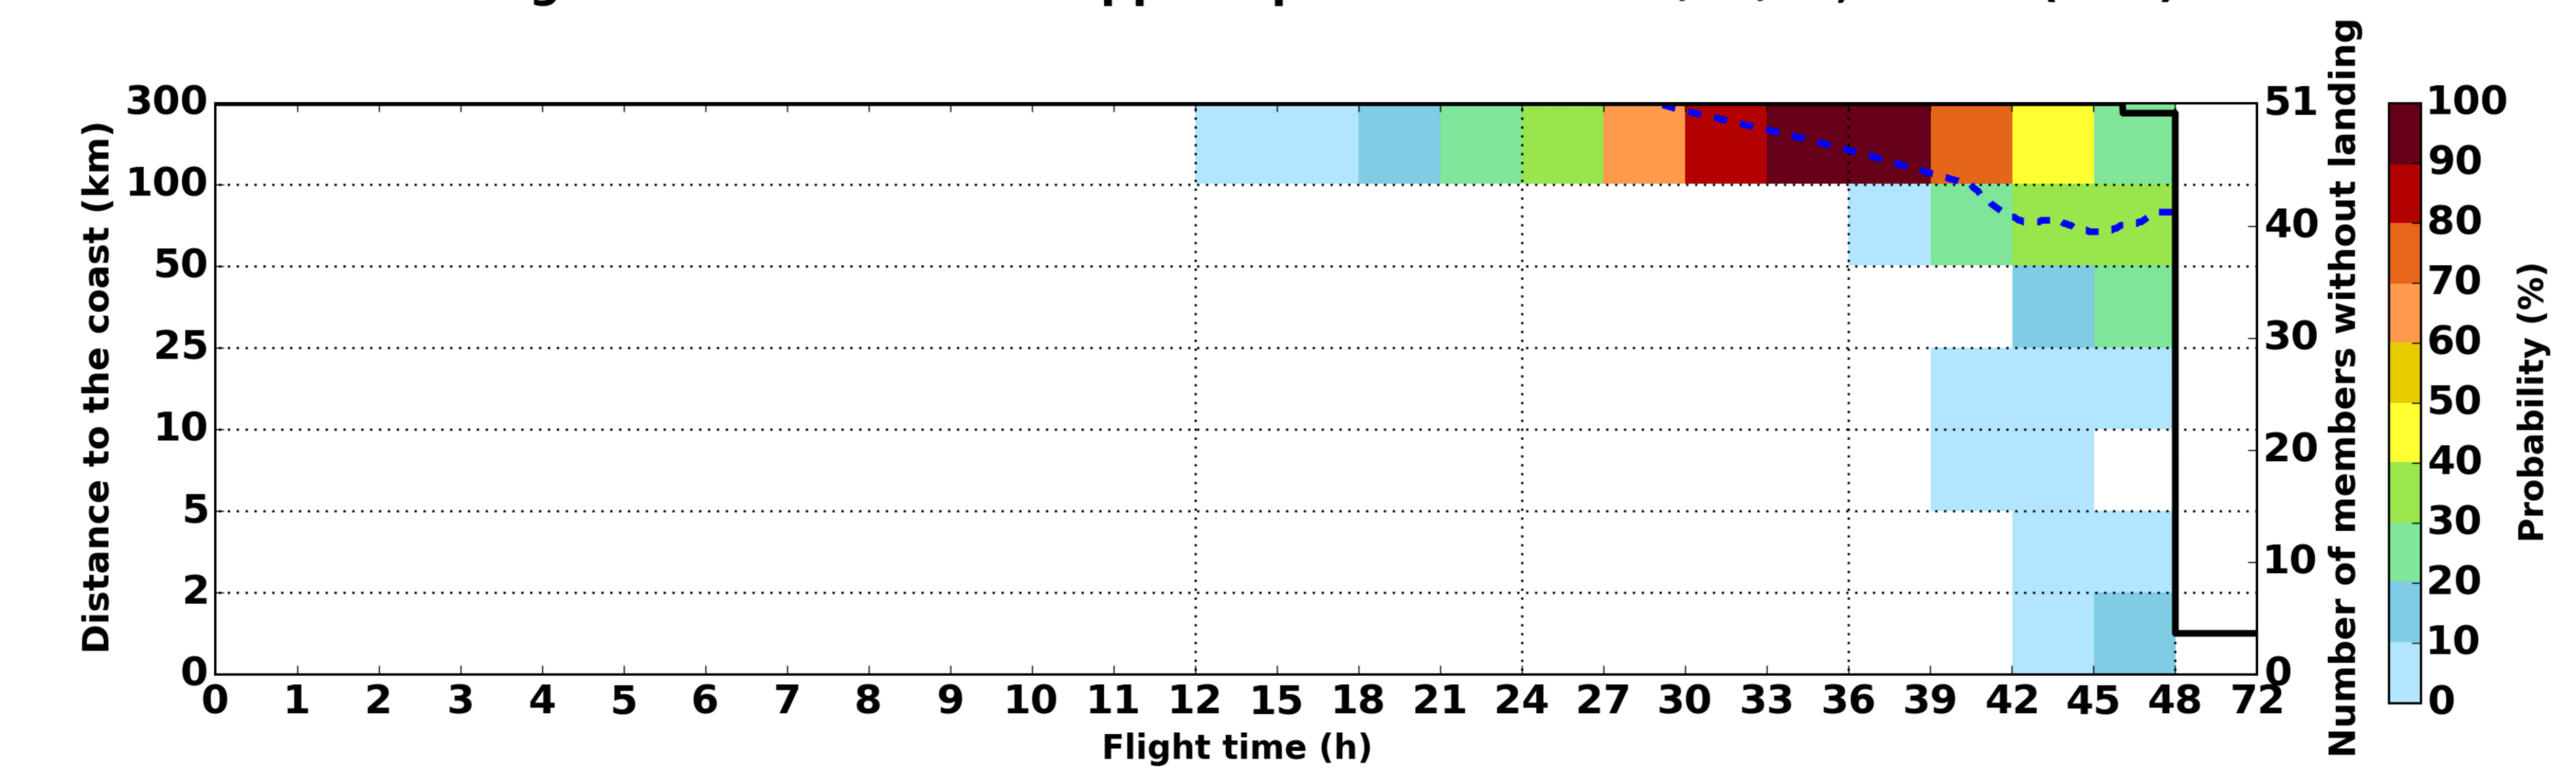

### Aeroclipper DYL-BKA Intercept forecast from aeroclipper's position at 2022/04/27, 01h00 (UTC)

### Aeroclipper DYL-BKA Grounding forecast from aeroclipper's position at 2022/04/27, 01h00 (UTC)

- 10km radius
- 30km radius
- 100km radius
- Landing within 24h (0)
- Landing within 48h (1)
- Landing within 72h (5)
- Landing within 120h (0)
- No landing within 120h (45)
- HRES (No landing)
- ★ Last position of the aeroclipper
- ⊙ Cyclone position