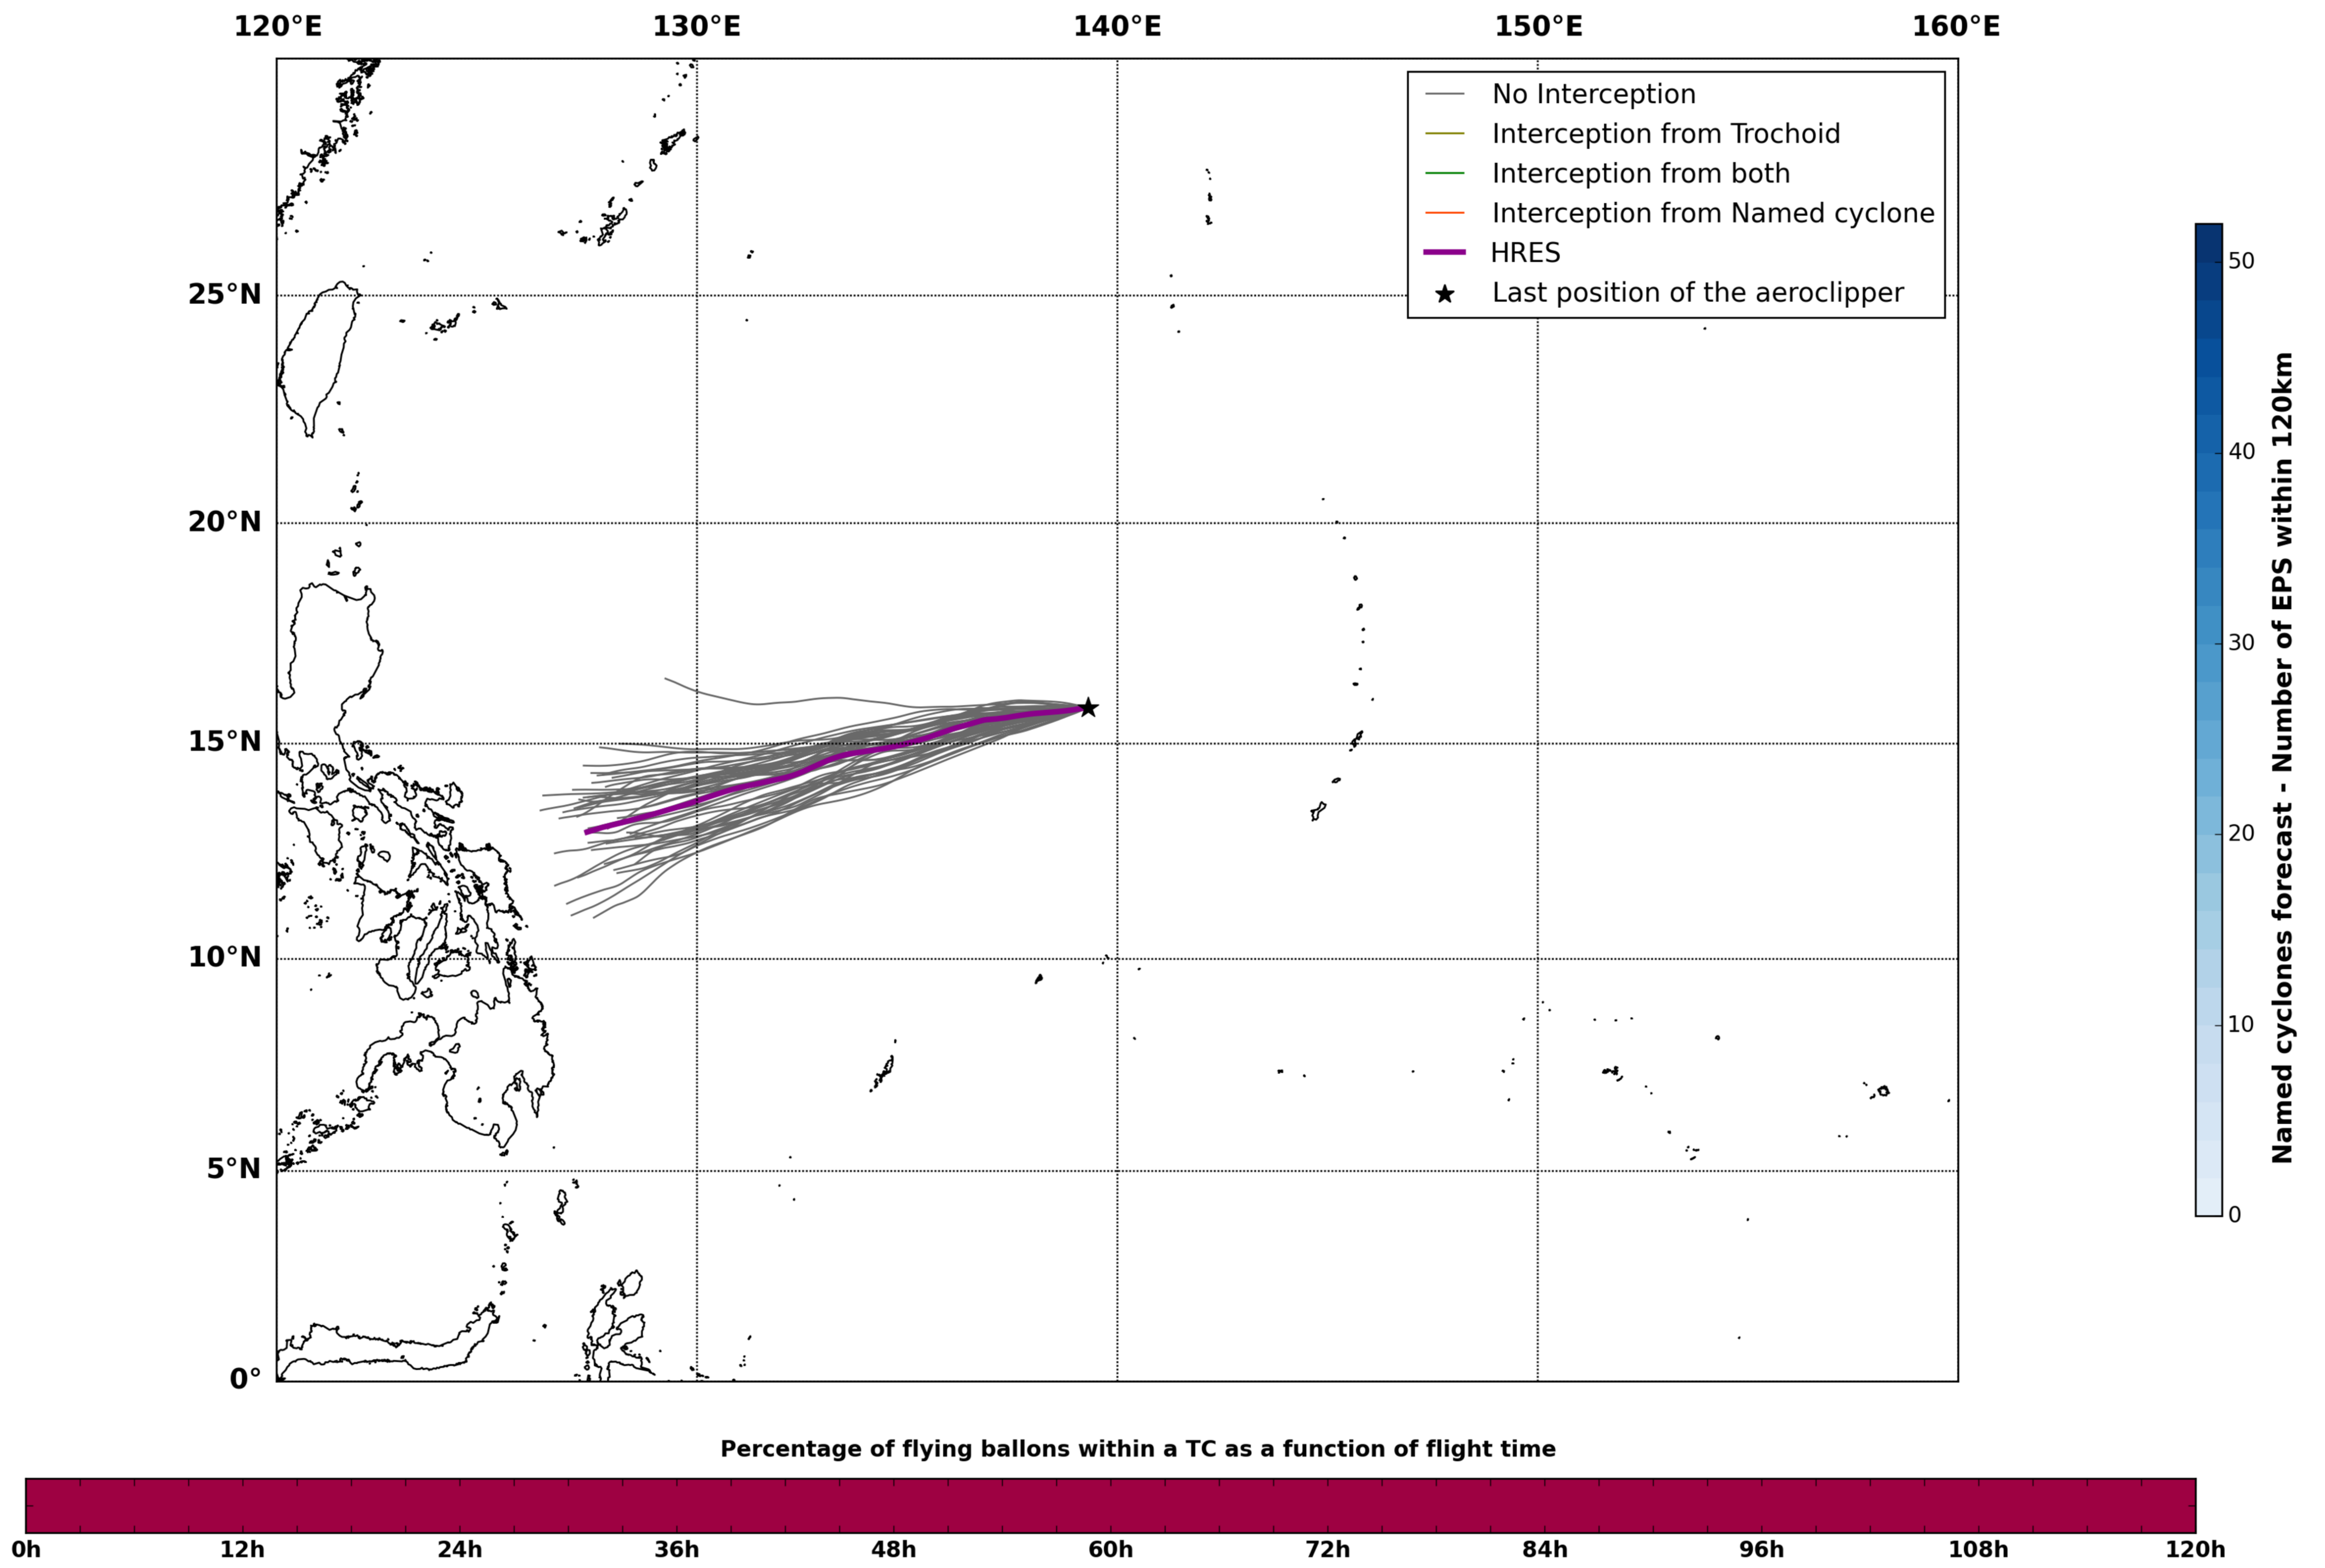

Aeroclipper DYL-BKA Intercept forecast from aeroclipper's position at 2022/05/07, 04h00 (UTC)

Aeroclipper DYL-BKA Grounding forecast from aeroclipper's position at 2022/05/07, 04h00 (UTC)

- 10km radius
- 30km radius
- 100km radius
- Landing within 24h (0)
- Landing within 48h (0)
- Landing within 72h (0)
- Landing within 120h (0)
- No landing within 120h (51)
- HRES (No landing)
- ★ Last position of the aeroclipper
- ⊙ Cyclone position