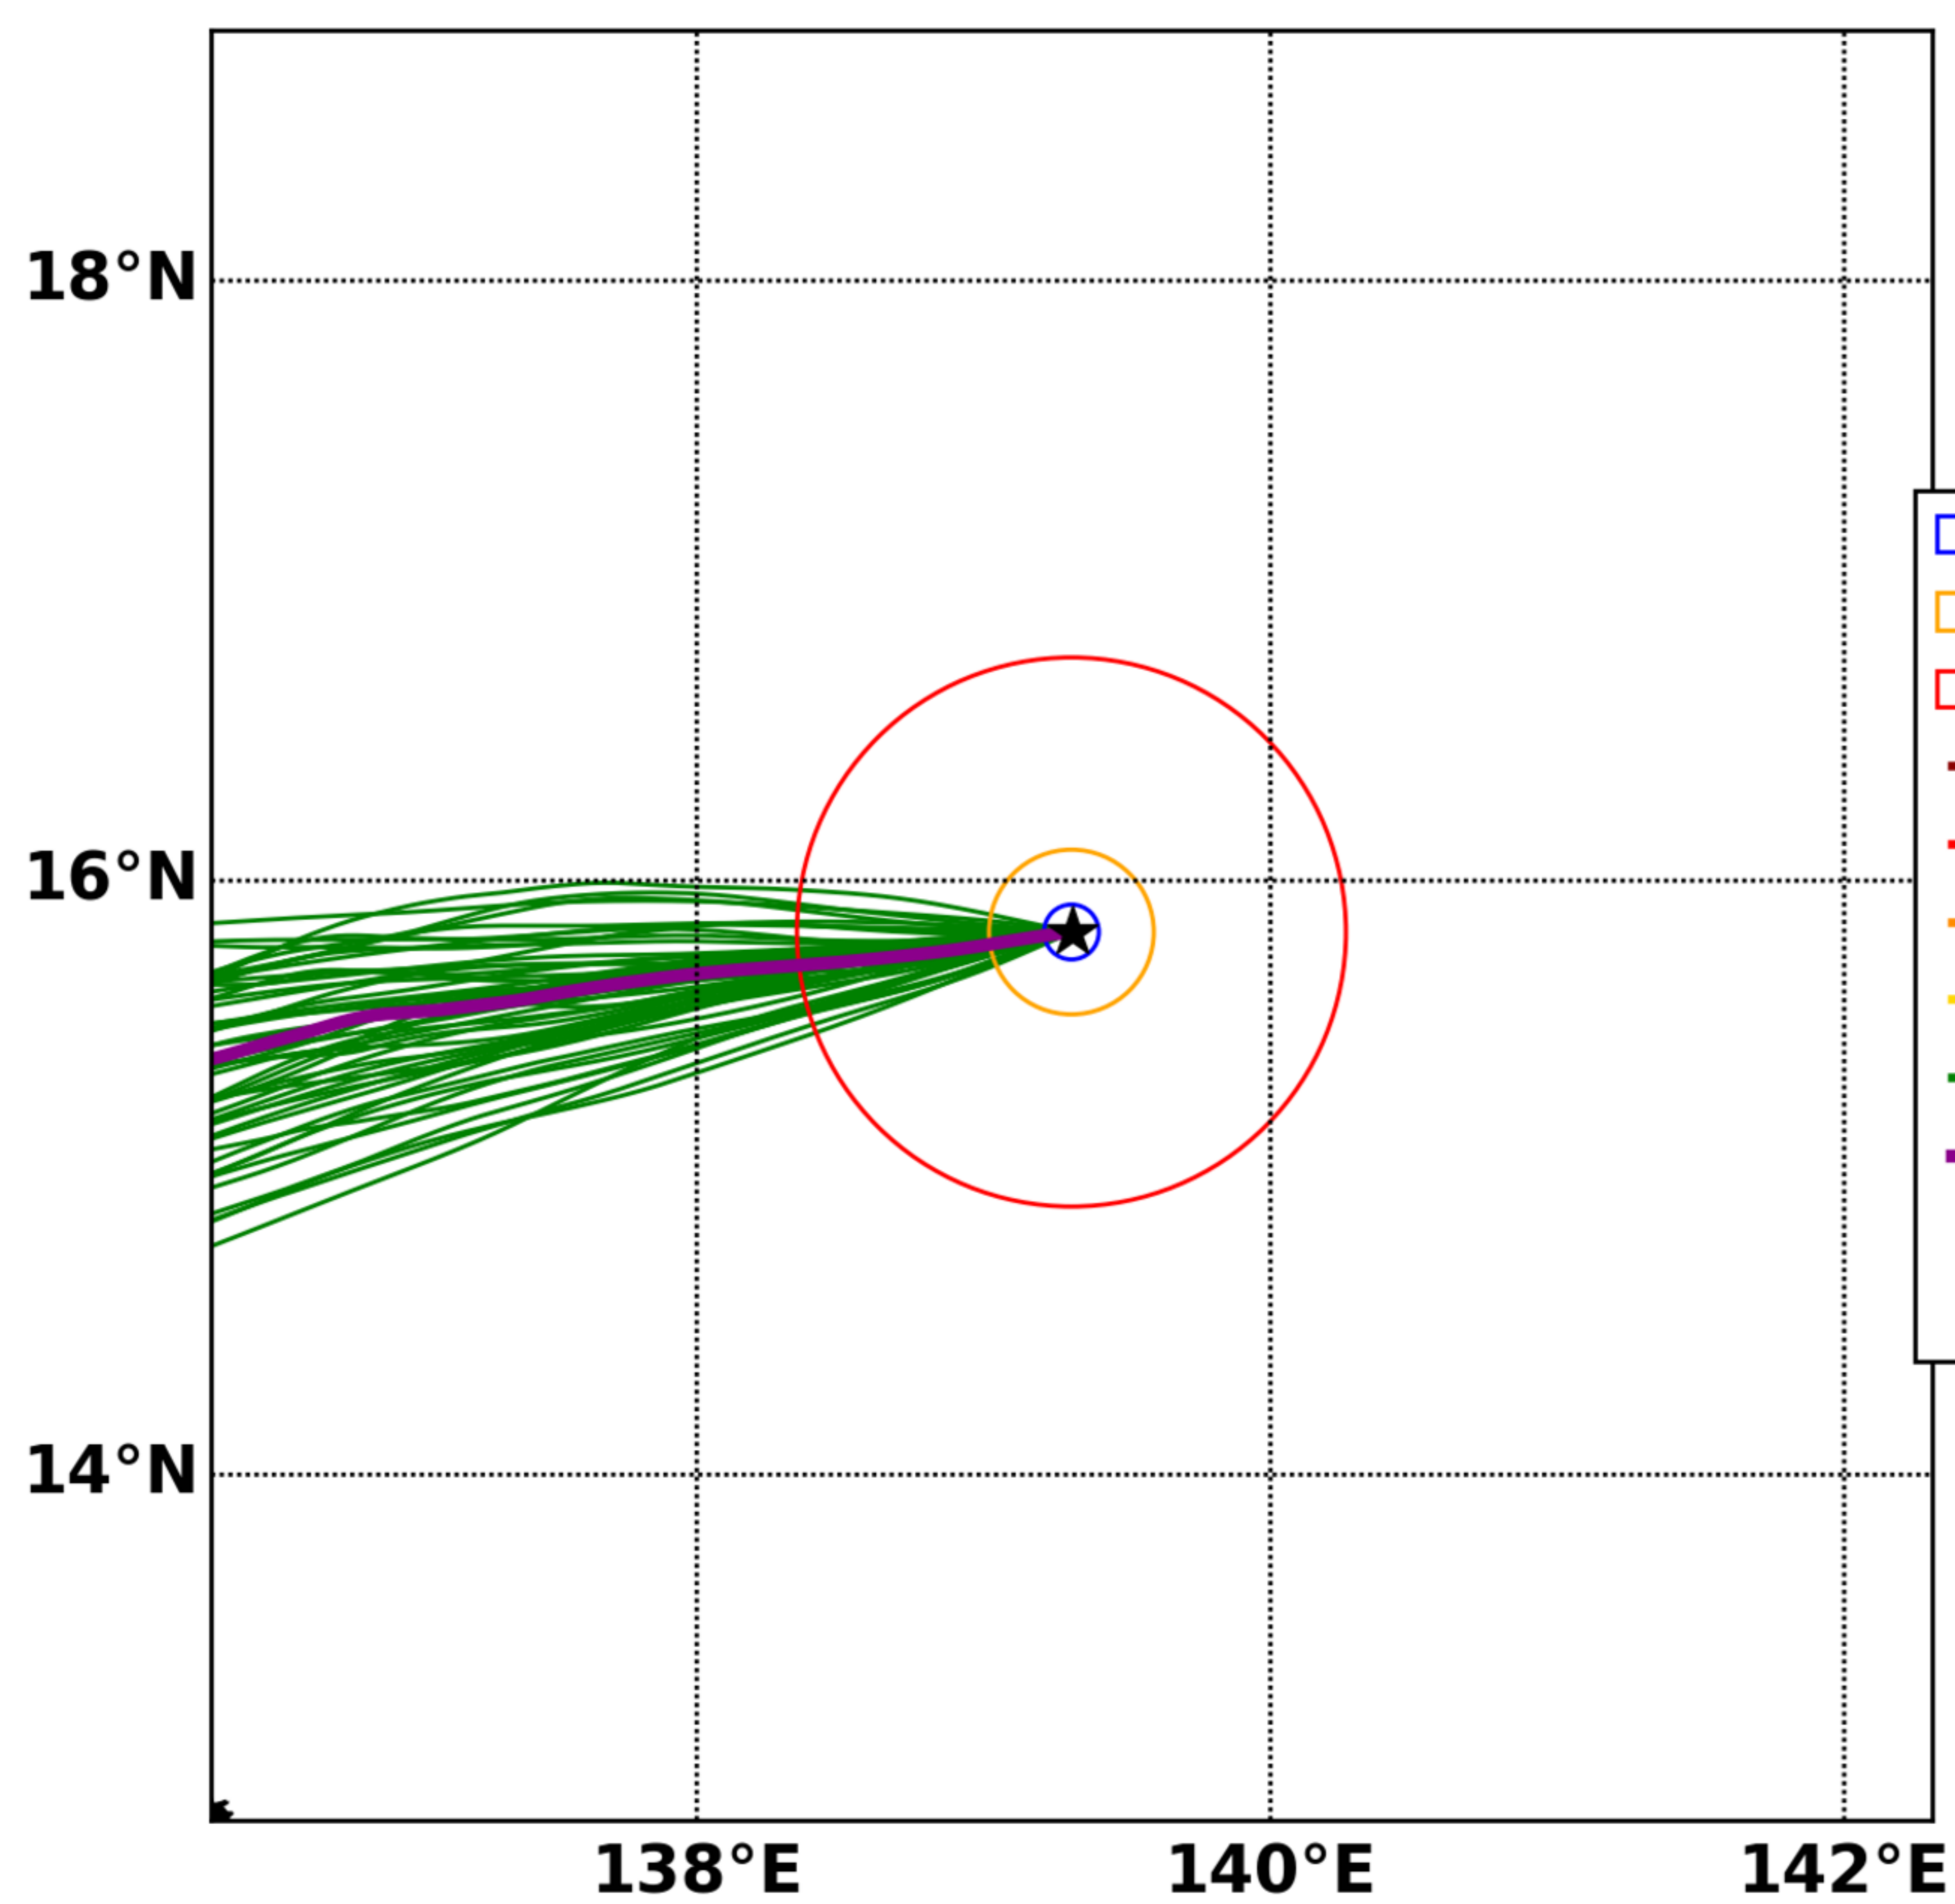

Aeroclipper DYL-BKA Intercept forecast from aeroclipper's position at 2022/05/07, 04h00 (UTC)

Aeroclipper DYL-BKA Grounding forecast from aeroclipper's position at 2022/05/07, 04h00 (UTC)

- 10km radius
- 30km radius
- 100km radius
- Landing within 24h (0)
- Landing within 48h (0)
- Landing within 72h (0)
- Landing within 120h (0)
- No landing within 120h (51)
- HRES (No landing)
- ★ Last position of the aeroclipper
- ⊙ Cyclone position