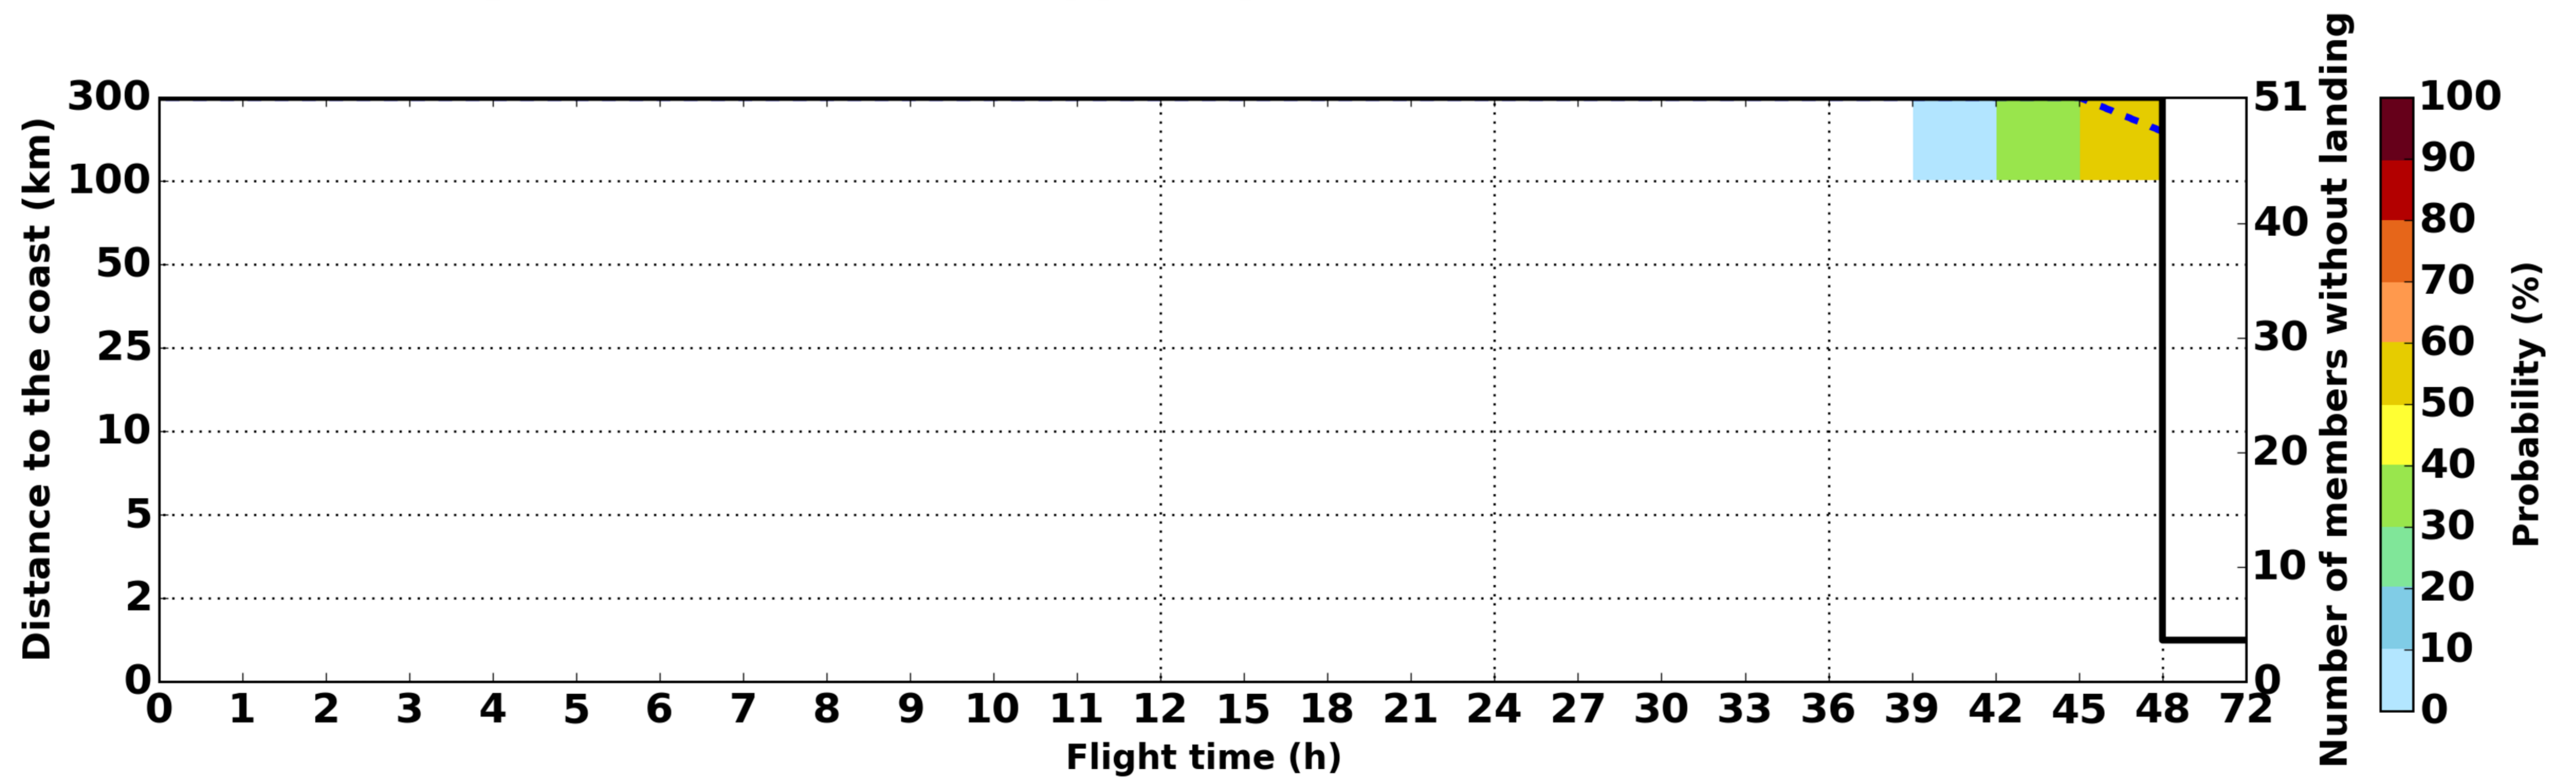

Aeroclipper DYL-BKA Intercept forecast from aeroclipper's position at 2022/05/07, 04h00 (UTC)

Aeroclipper DYL-BKA Grounding forecast from aeroclipper's position at 2022/05/07, 04h00 (UTC)

- 10km radius
- 30km radius
- 100km radius
- Landing within 24h (0)
- Landing within 48h (0)
- Landing within 72h (0)
- Landing within 120h (0)
- No landing within 120h (51)
- HRES (No landing)
- ★ Last position of the aeroclipper
- ⊙ Cyclone position