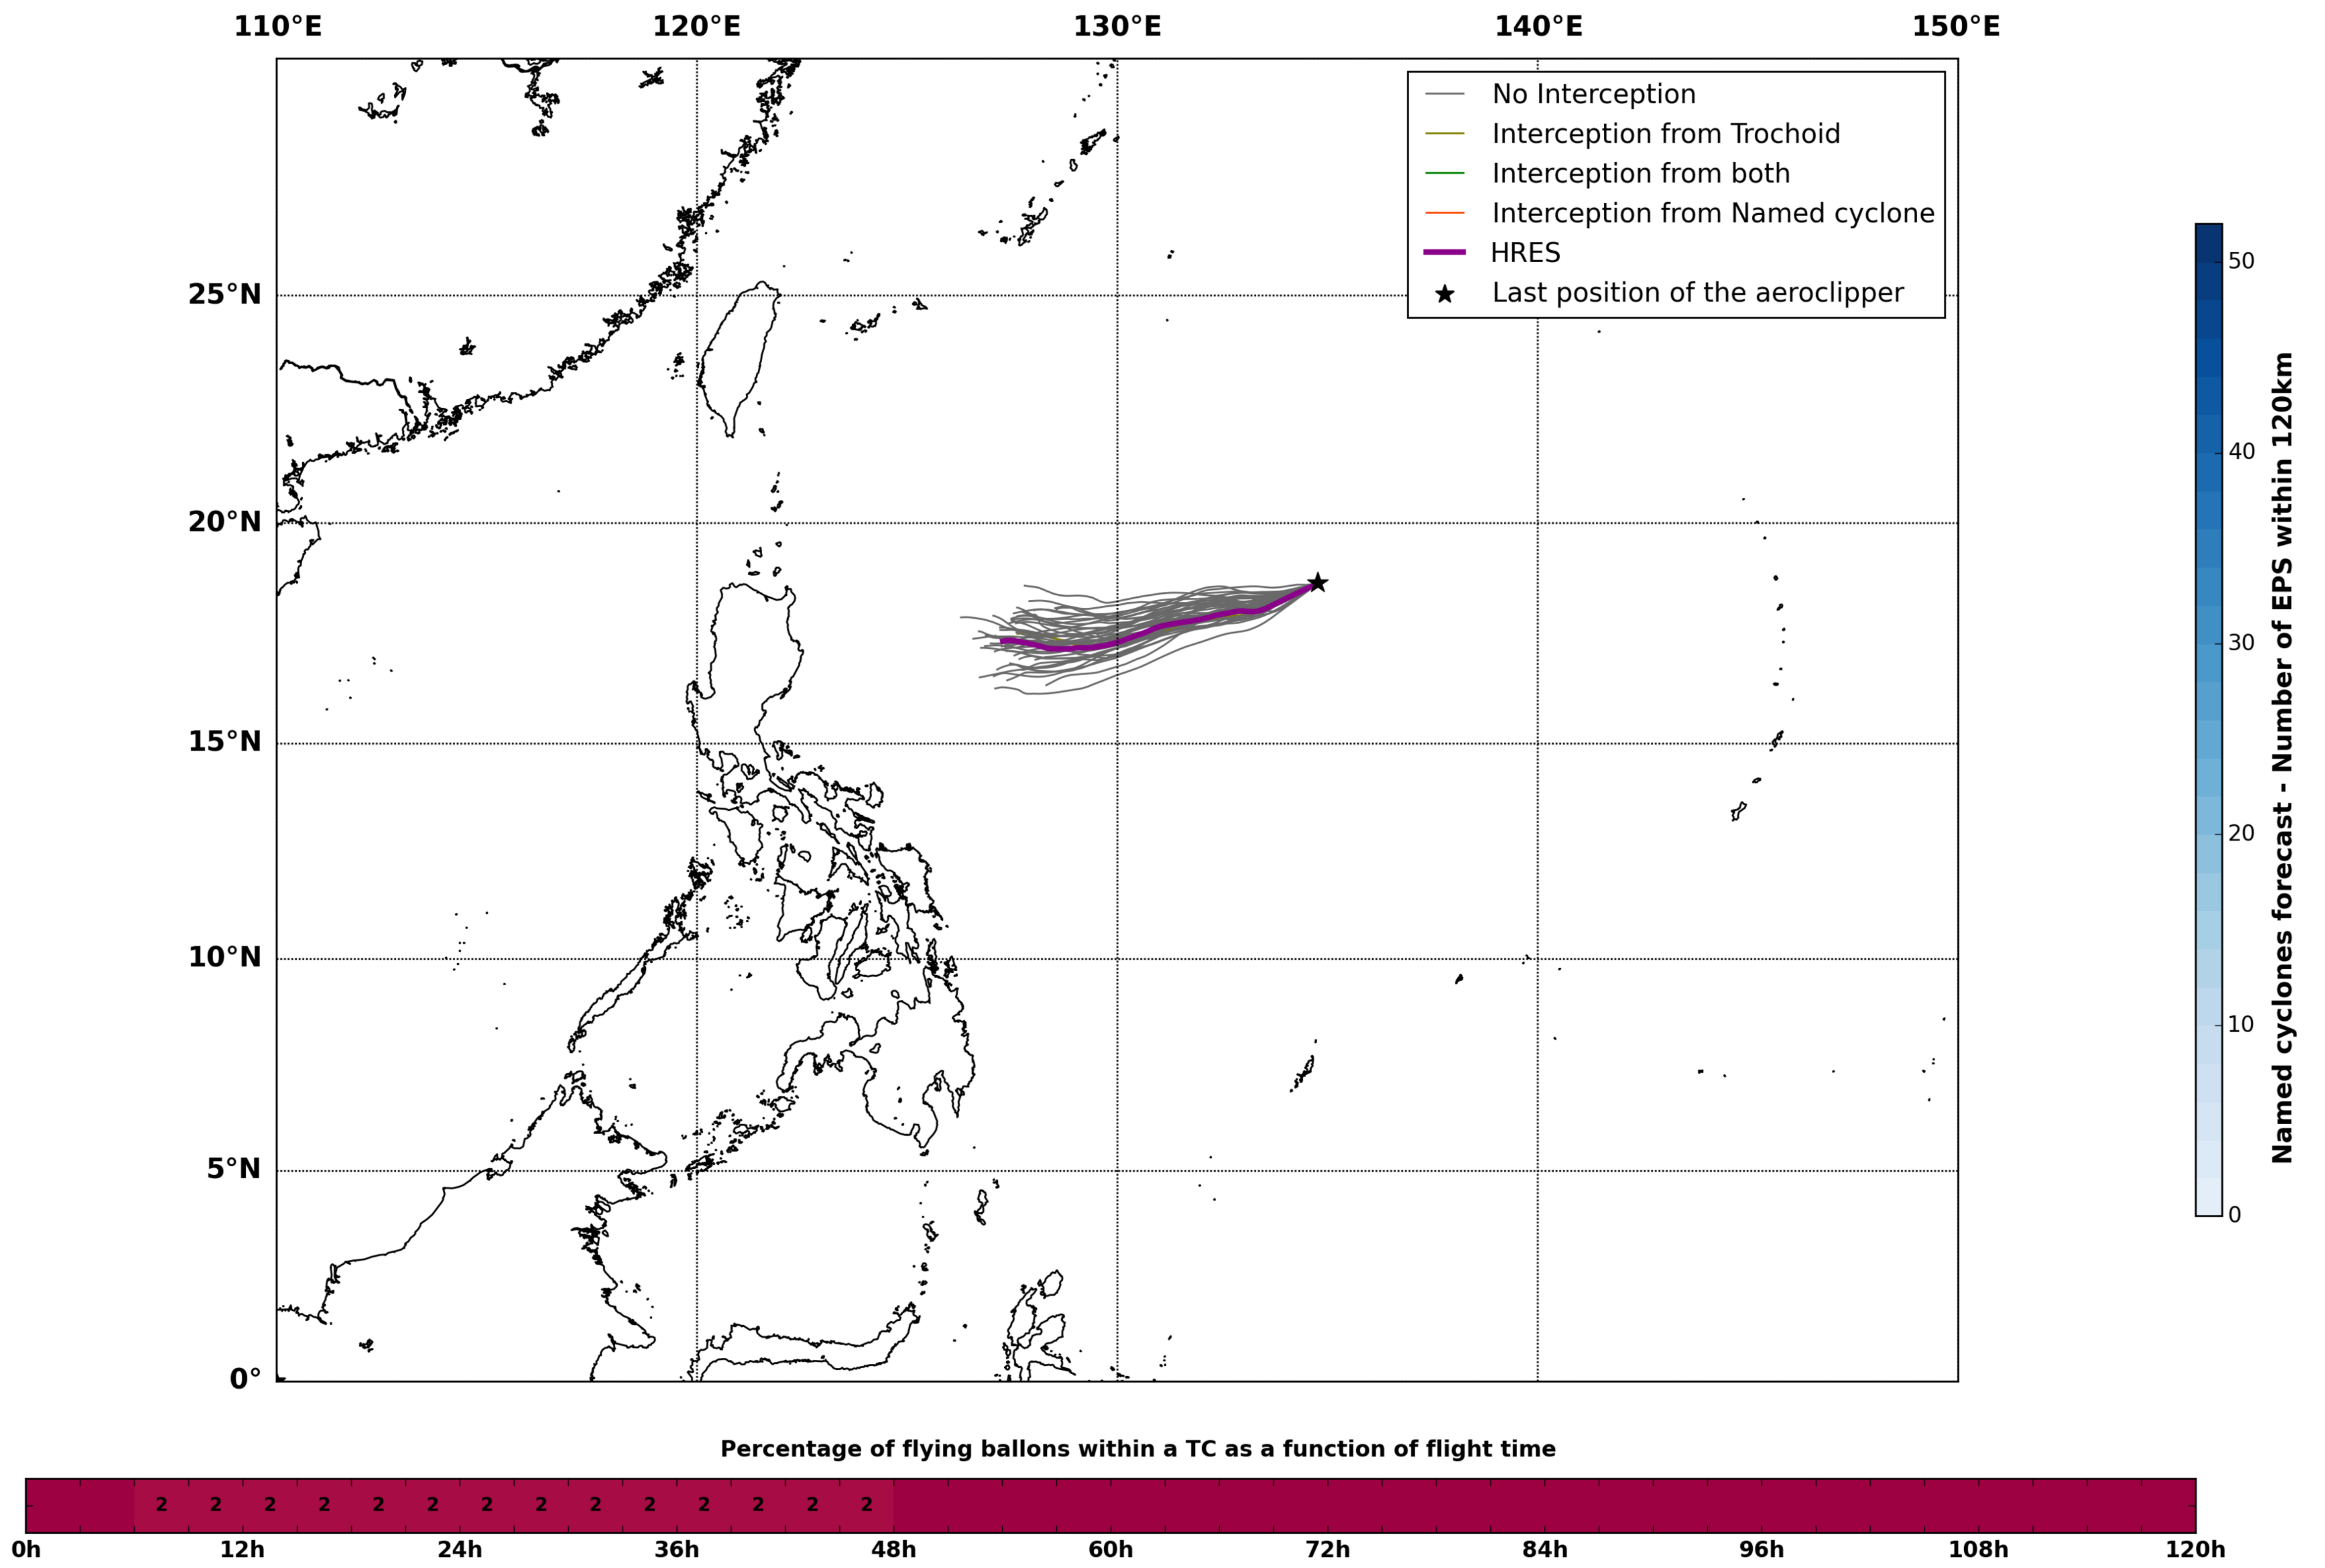

### Aeroclipper DYL-BKA Intercept forecast from aeroclipper's position at 2022/10/01, 10h00 (UTC)

### Aeroclipper DYL-BKA Grounding forecast from aeroclipper's position at 2022/10/01, 10h00 (UTC)