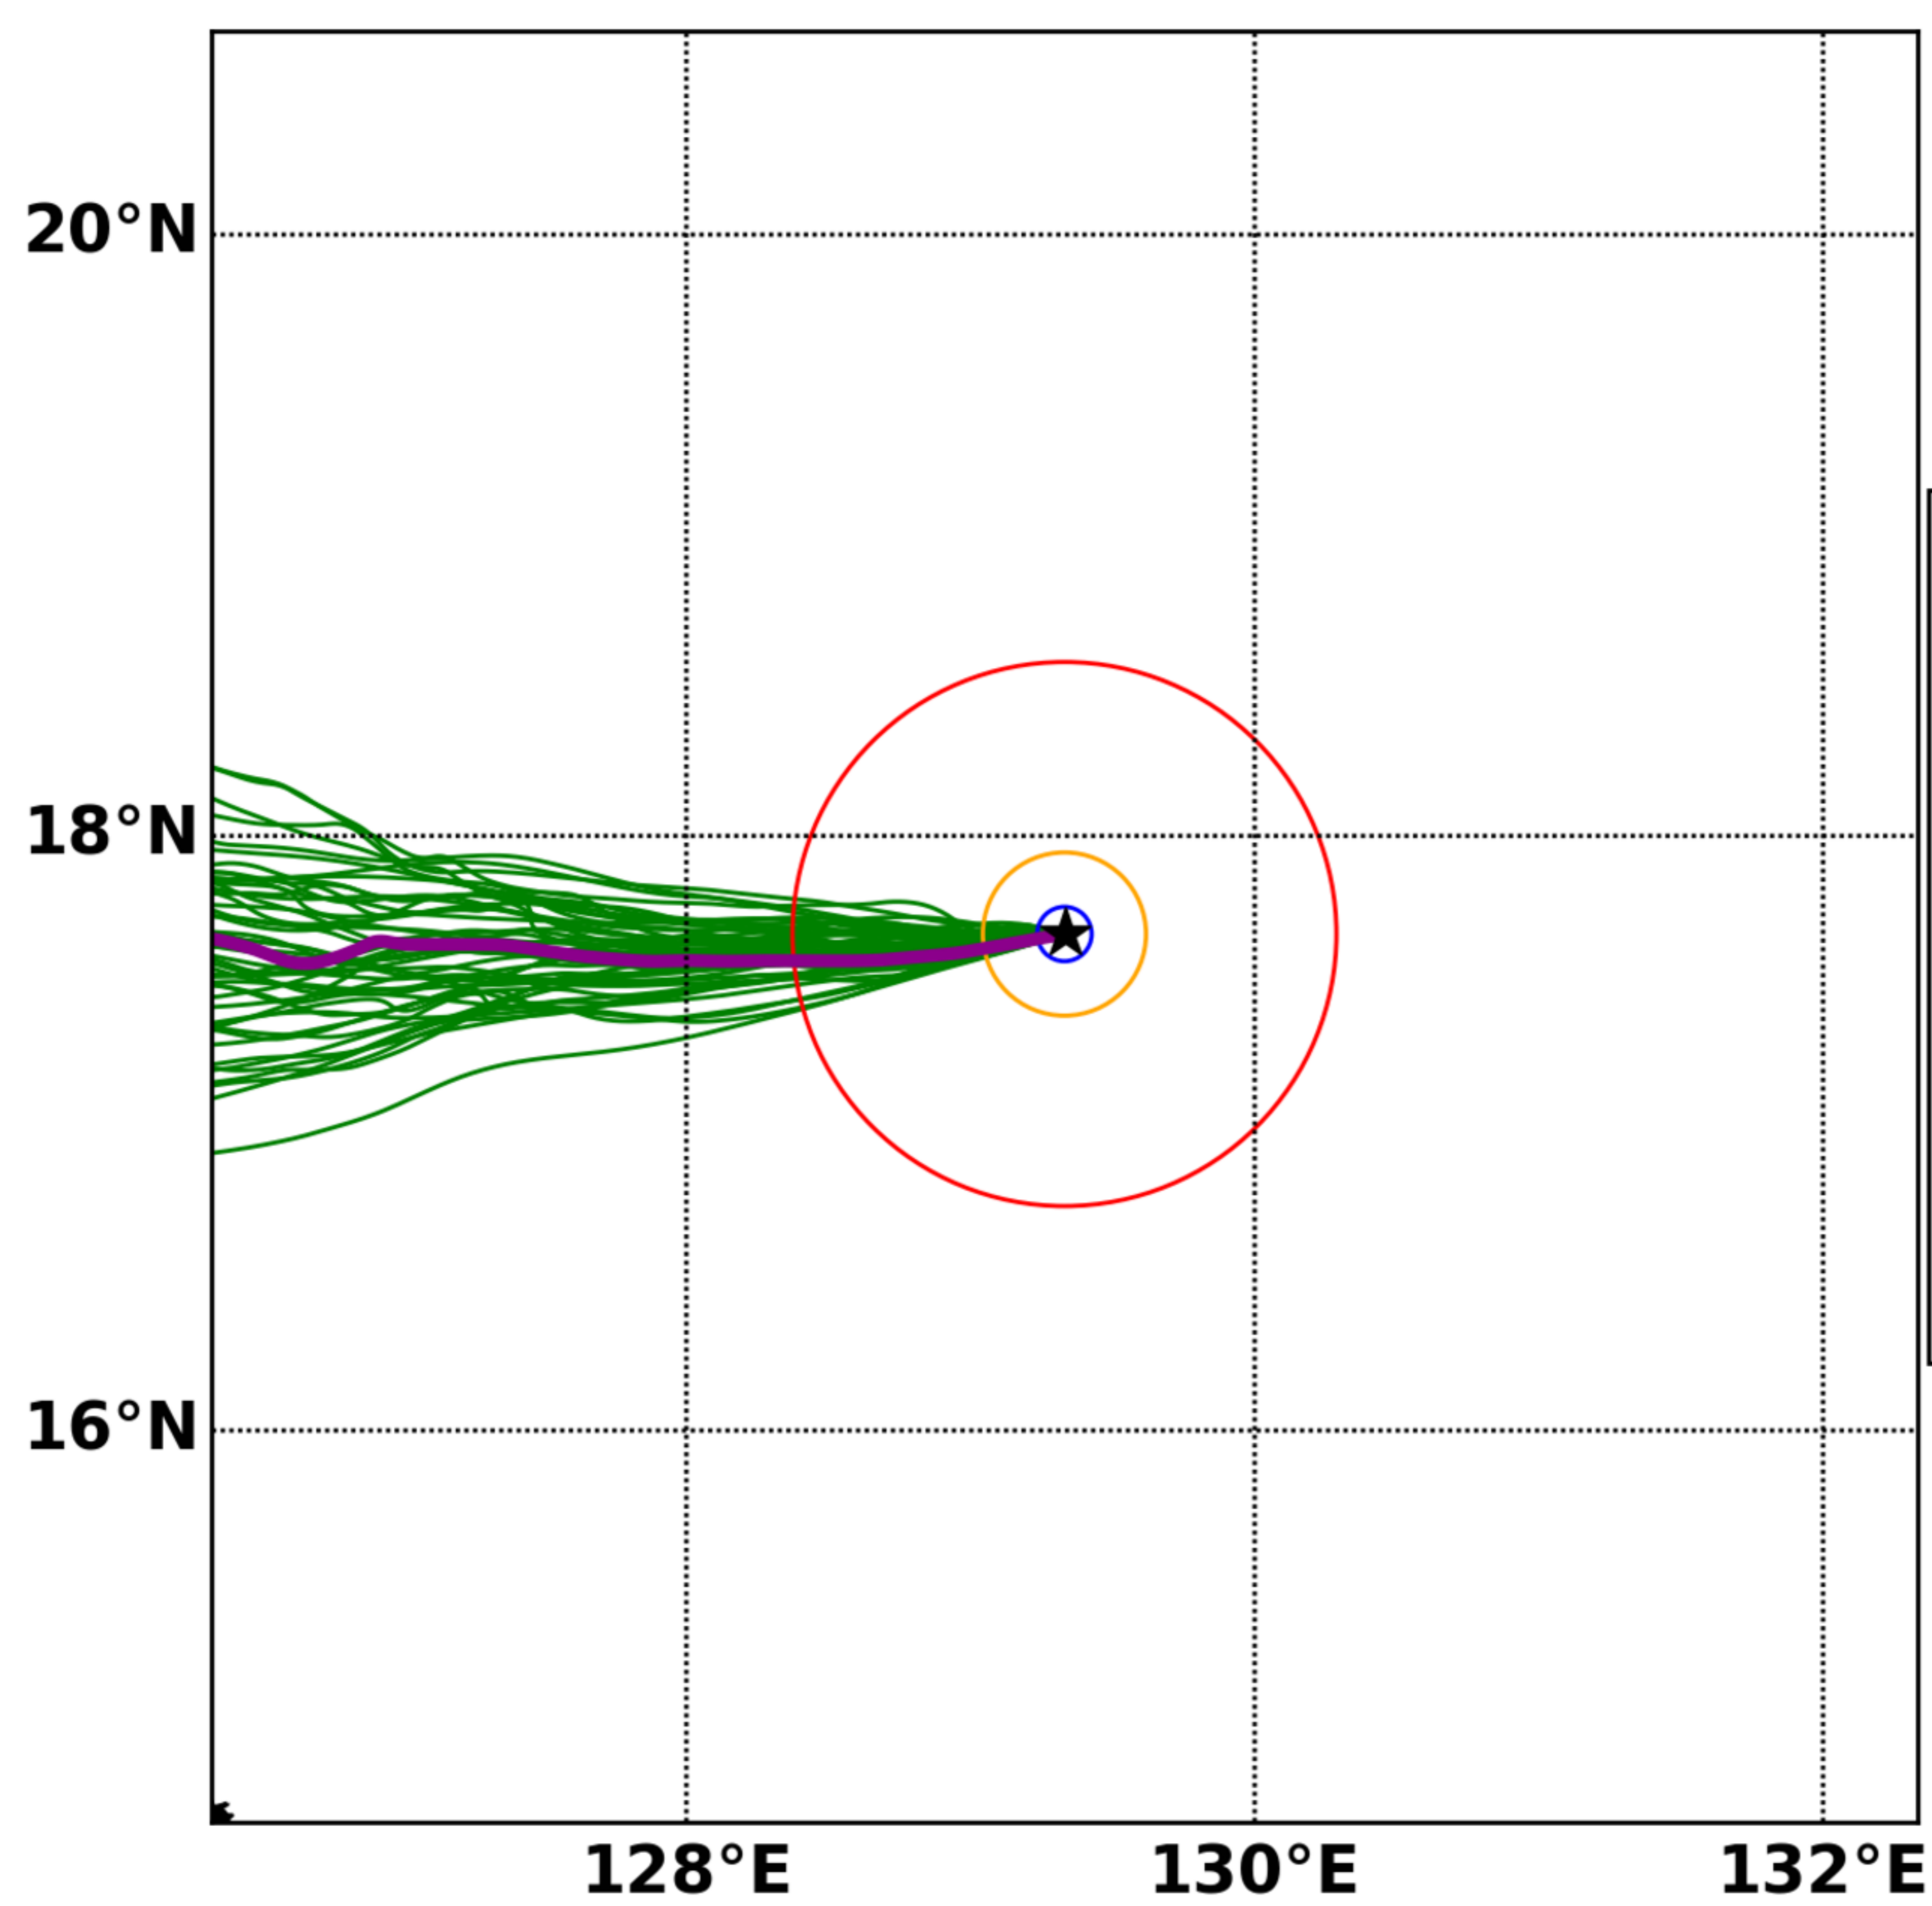

### Aeroclipper DYL-BKA Intercept forecast from aeroclipper's position at 2022/10/02, 16h00 (UTC)

### Aeroclipper DYL-BKA Grounding forecast from aeroclipper's position at 2022/10/02, 16h00 (UTC)

- 10km radius
- 30km radius
- 100km radius
- Landing within 24h (0)
- Landing within 48h (0)
- Landing within 72h (0)
- Landing within 120h (0)
- No landing within 120h (51)
- HRES (No landing)
- ★ Last position of the aeroclipper
- Cyclone position