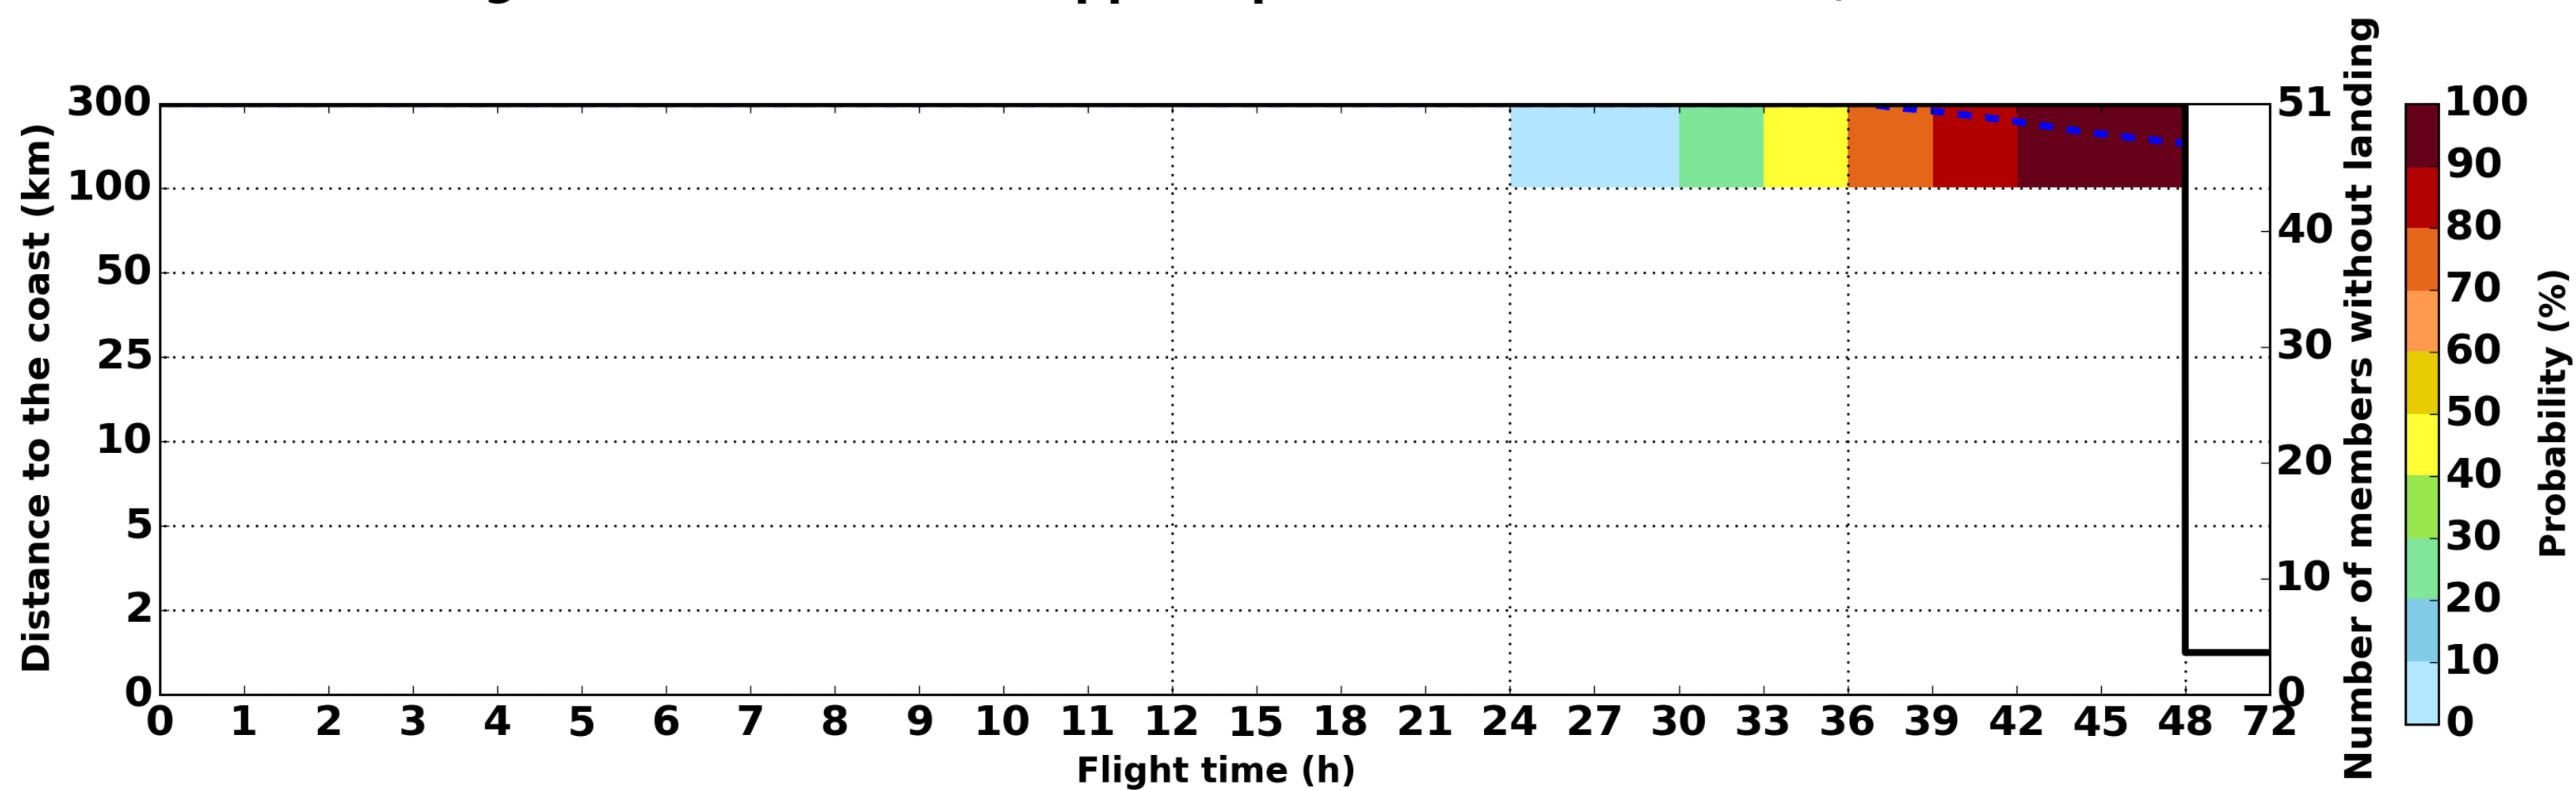

### Aeroclipper DYL-BKA Intercept forecast from aeroclipper's position at 2022/10/02, 16h00 (UTC)

### Aeroclipper DYL-BKA Grounding forecast from aeroclipper's position at 2022/10/02, 16h00 (UTC)

- 10km radius
- 30km radius
- 100km radius
- Landing within 24h (0)
- Landing within 48h (0)
- Landing within 72h (0)
- Landing within 120h (0)
- No landing within 120h (51)
- HRES (No landing)
- ★ Last position of the aeroclipper
- Cyclone position