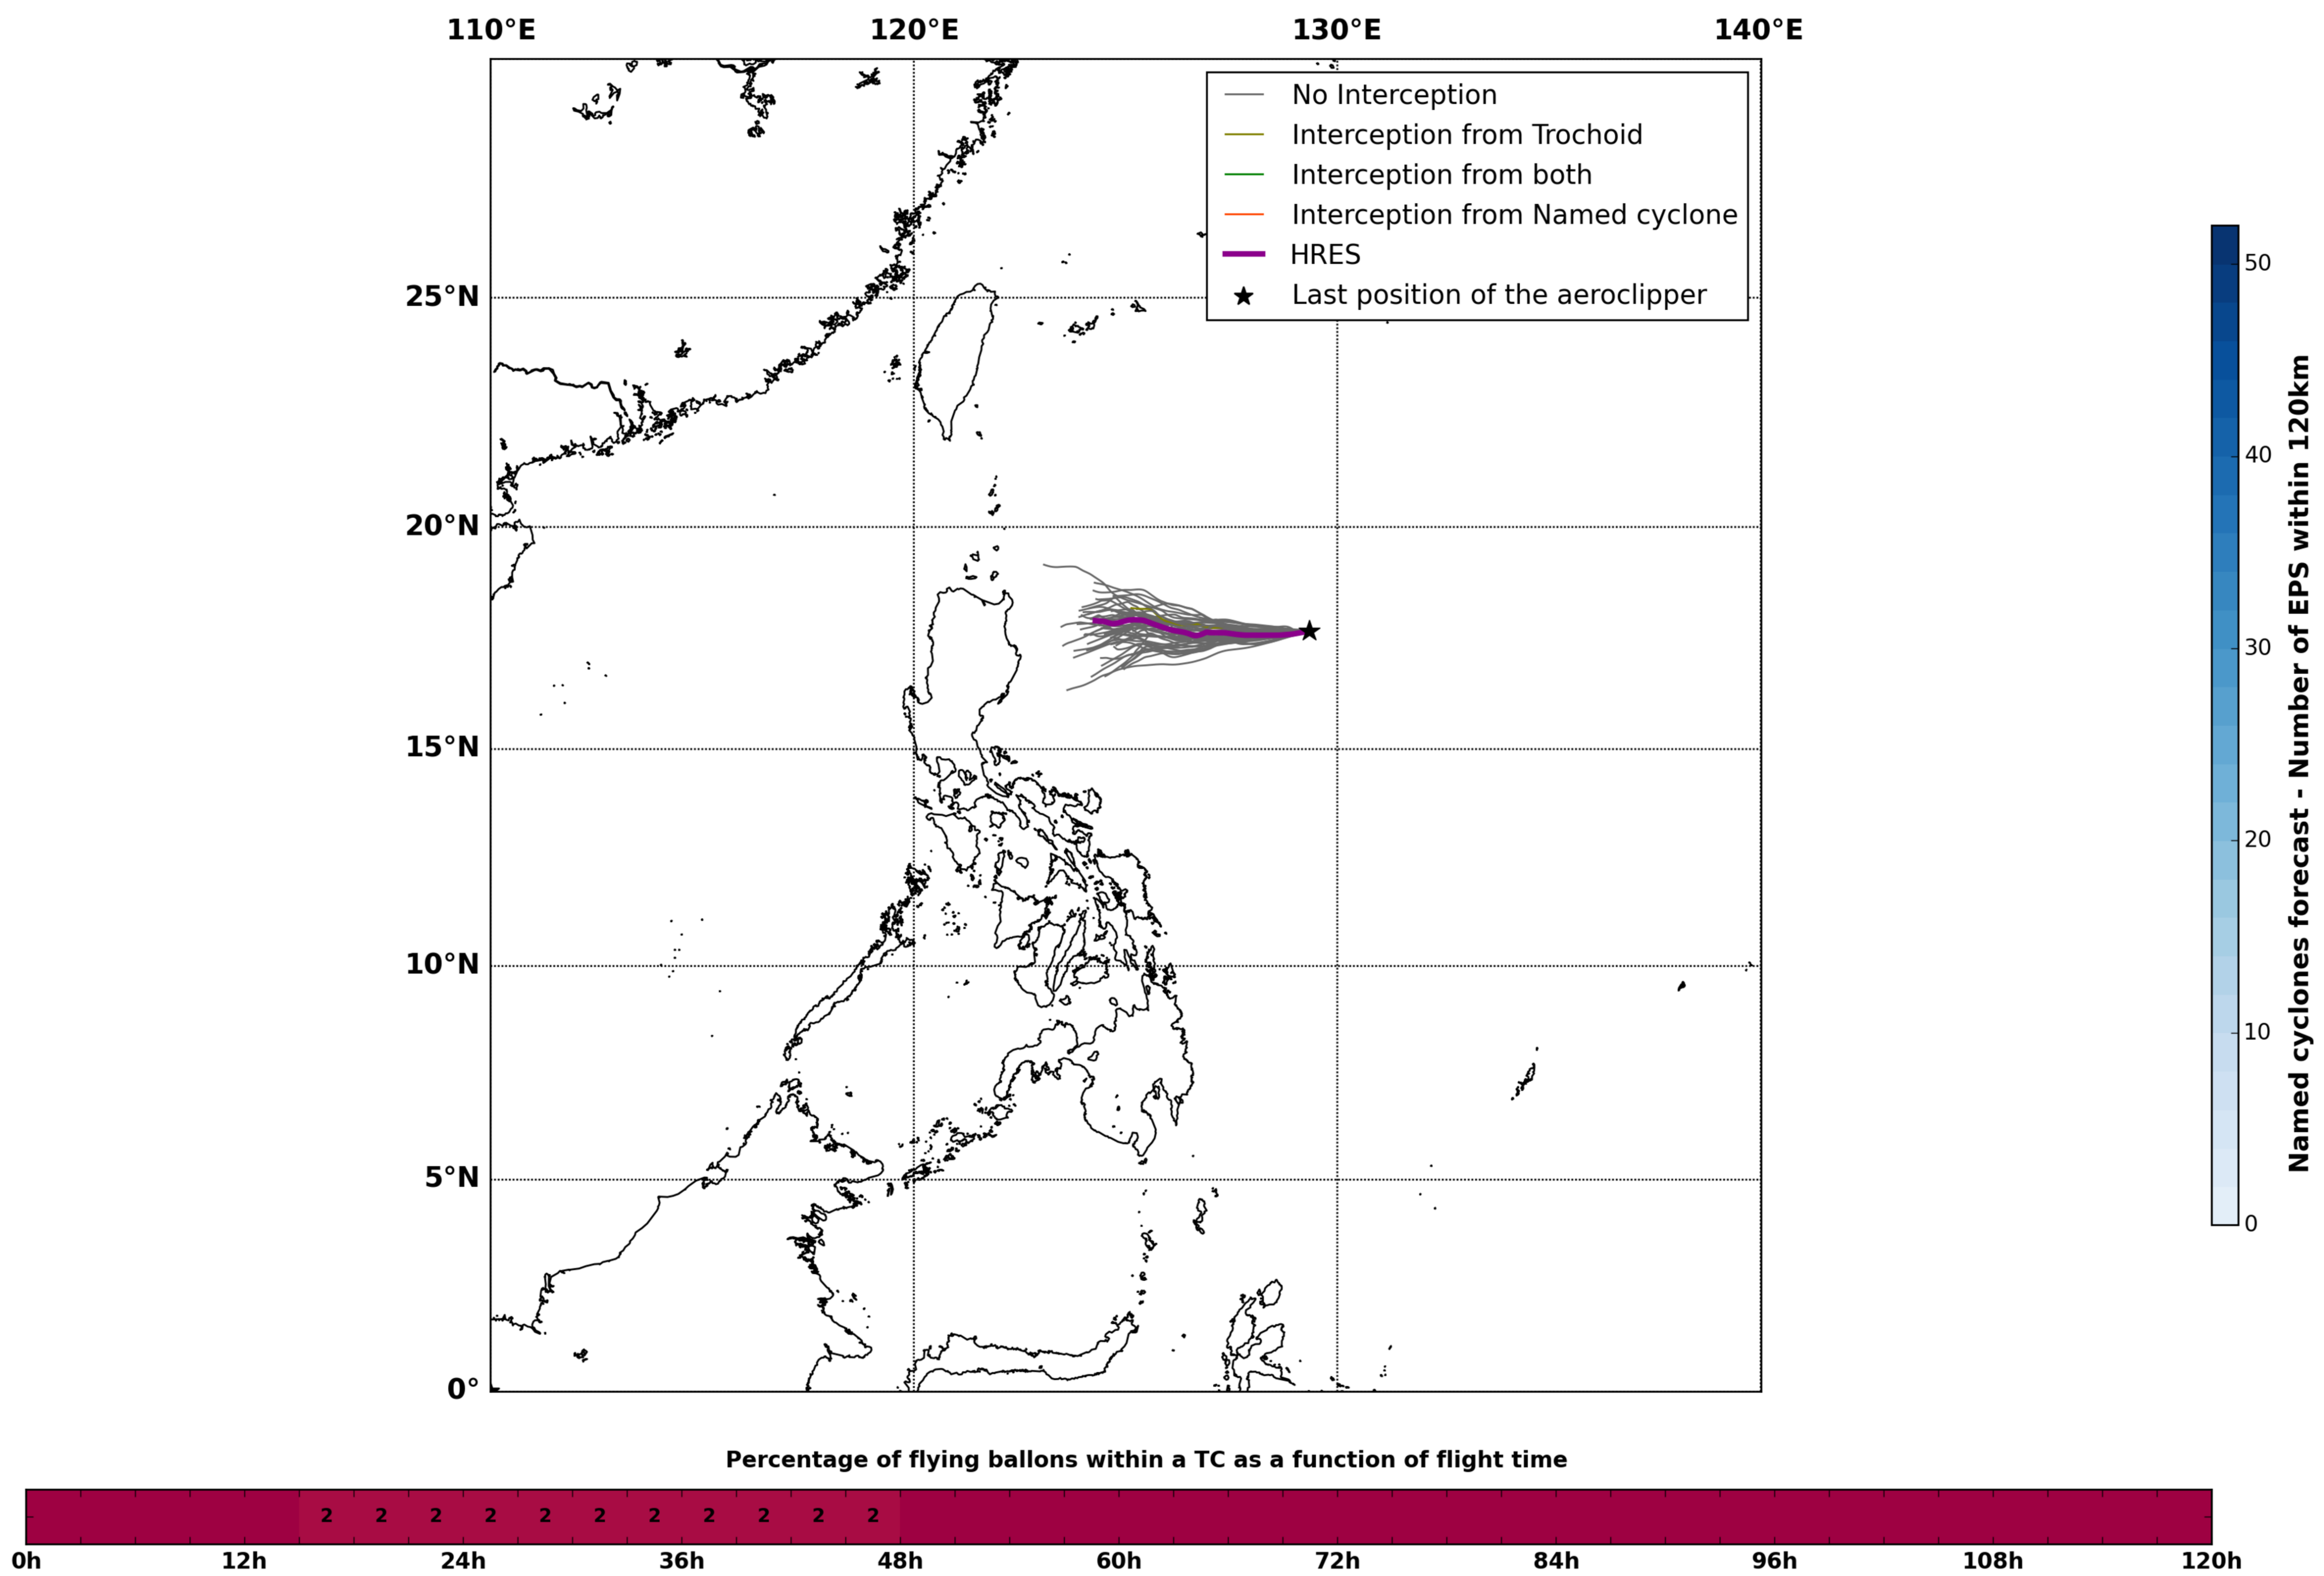

### Aeroclipper DYL-BKA Intercept forecast from aeroclipper's position at 2022/10/02, 16h00 (UTC)

### Aeroclipper DYL-BKA Grounding forecast from aeroclipper's position at 2022/10/02, 16h00 (UTC)

- 10km radius
- 30km radius
- 100km radius
- Landing within 24h (0)
- Landing within 48h (0)
- Landing within 72h (0)
- Landing within 120h (0)
- No landing within 120h (51)
- HRES (No landing)
- ★ Last position of the aeroclipper
- Cyclone position