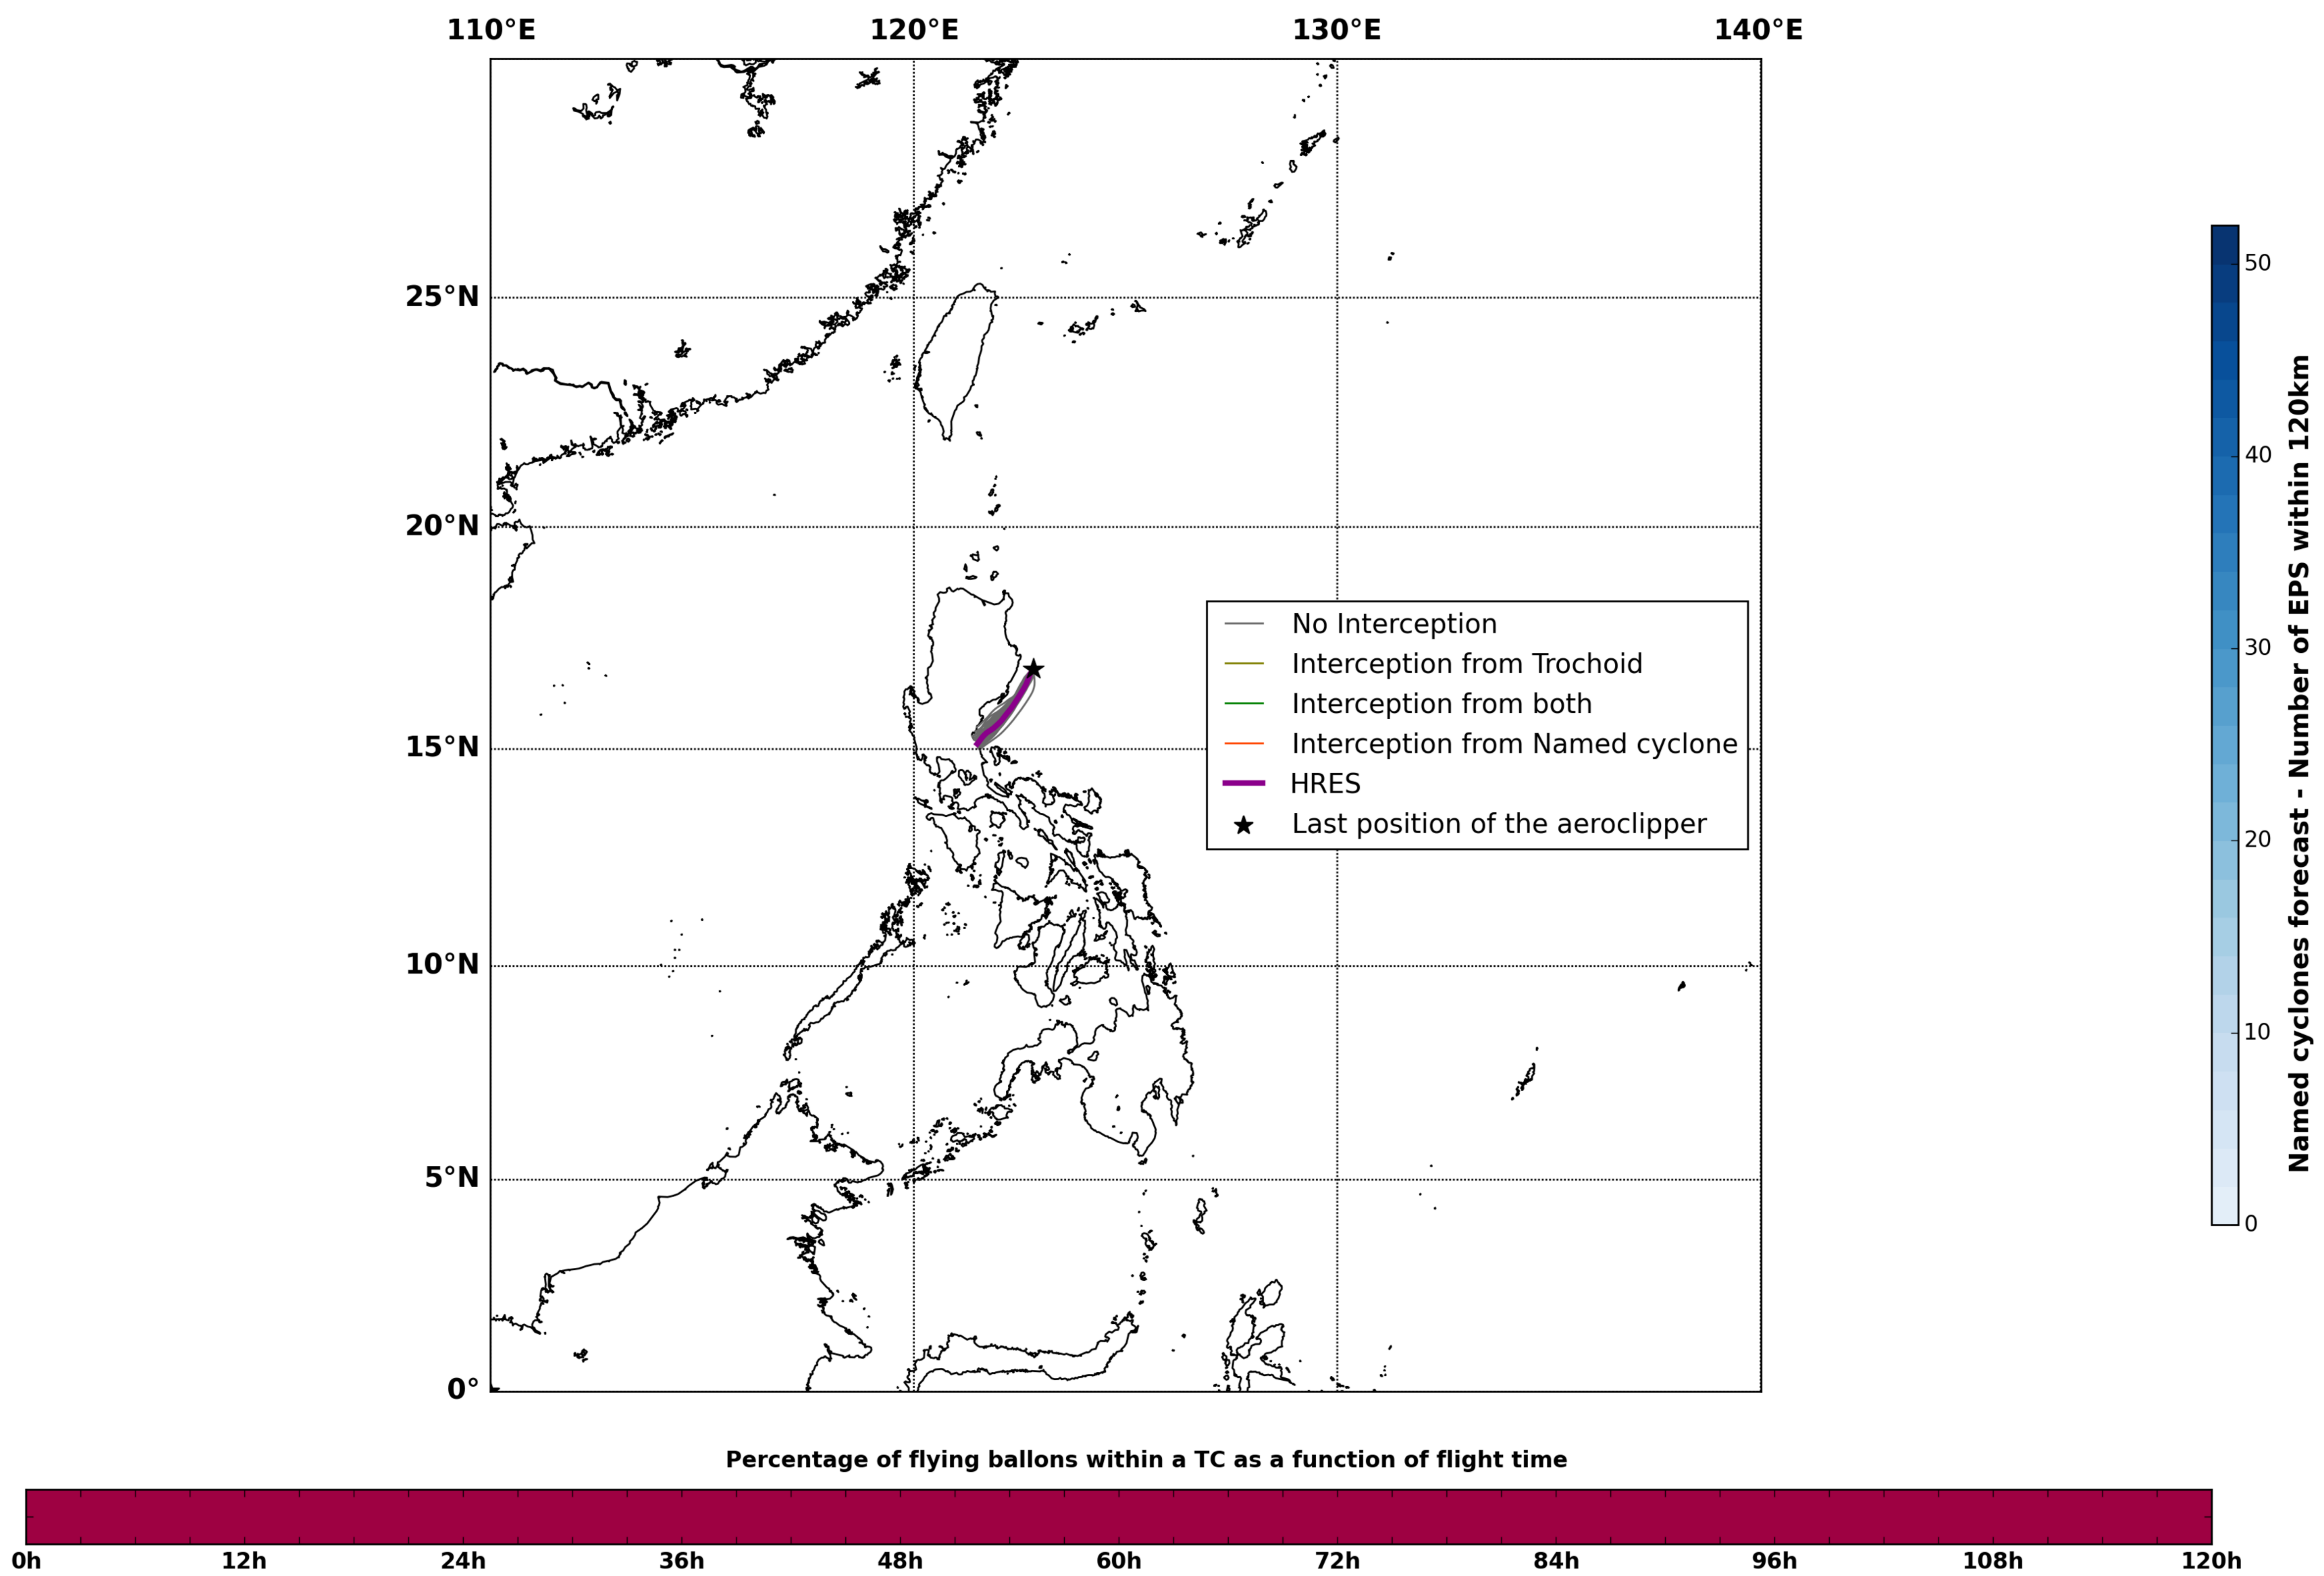

### Aeroclipper DYL-BKA Intercept forecast from aeroclipper's position at 2022/10/06, 04h00 (UTC)

### Aeroclipper DYL-BKA Grounding forecast from aeroclipper's position at 2022/10/06, 04h00 (UTC)

- 10km radius
- 30km radius
- 100km radius
- Landing within 24h (51)
- Landing within 48h (0)
- Landing within 72h (0)
- Landing within 120h (0)
- No landing within 120h (0)
- HRES (17h)
- ★ Last position of the aeroclipper
- Cyclone position