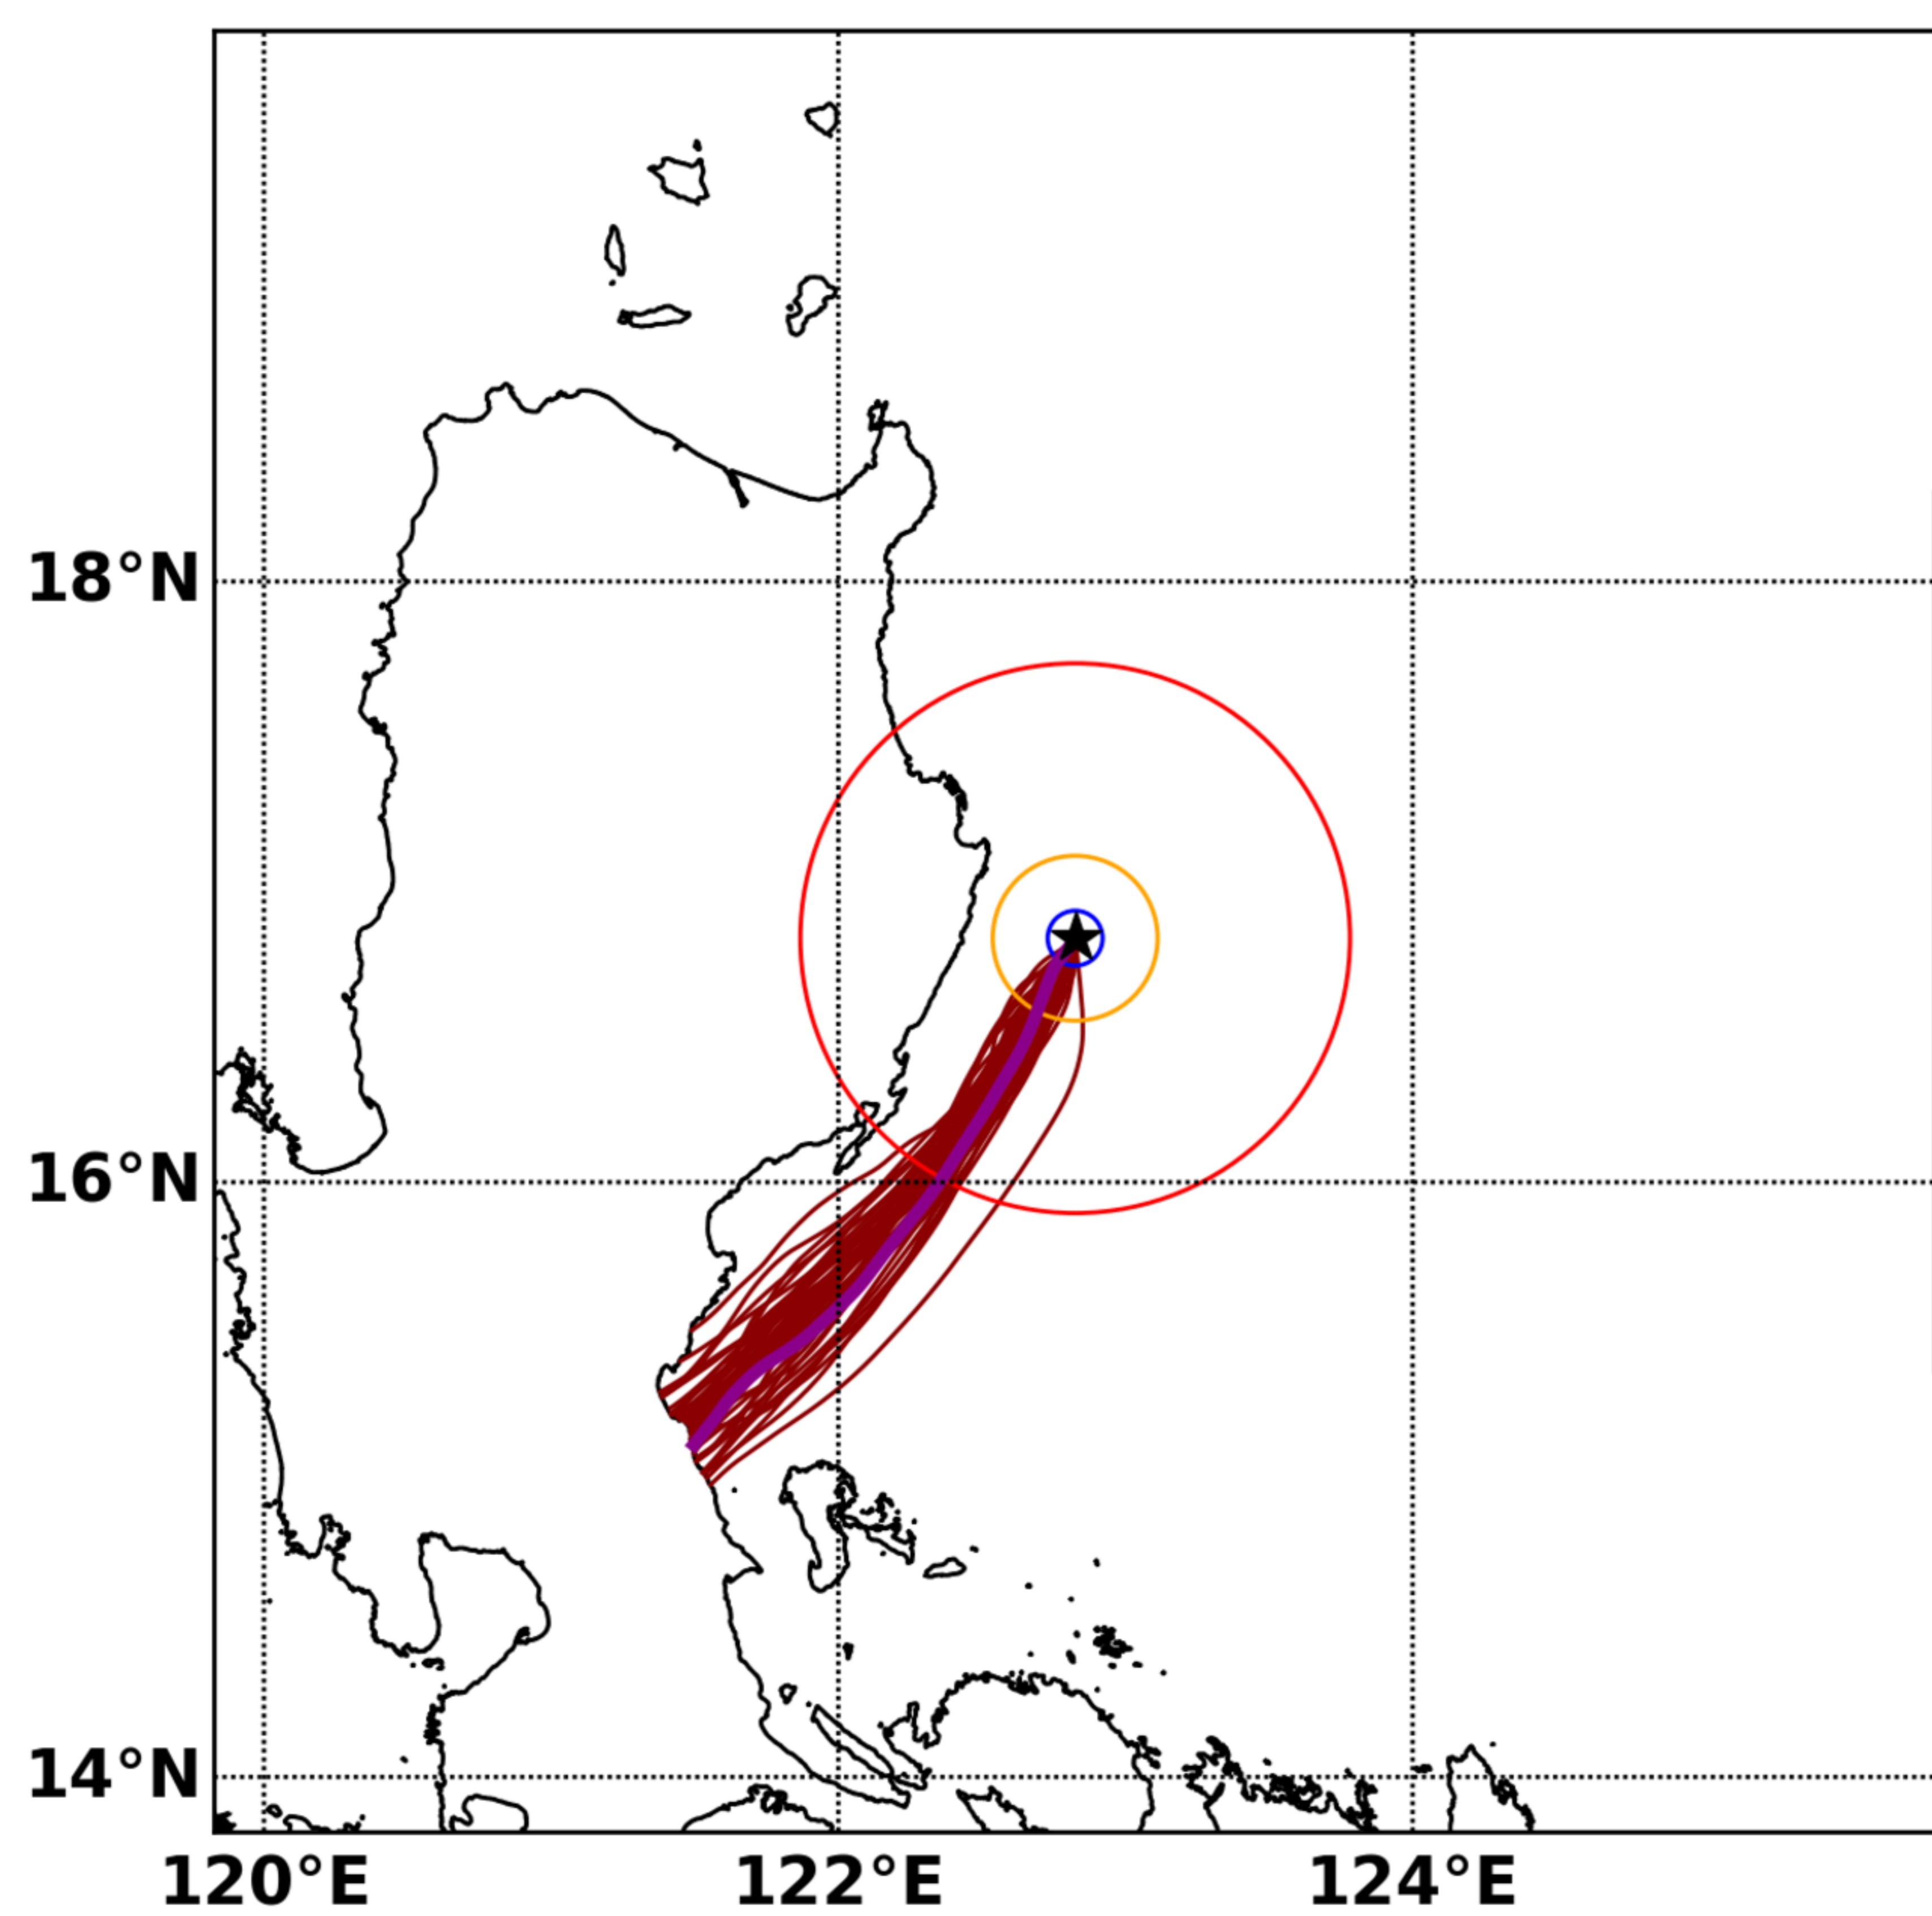

### Aeroclipper DYL-BKA Intercept forecast from aeroclipper's position at 2022/10/06, 04h00 (UTC)

### Aeroclipper DYL-BKA Grounding forecast from aeroclipper's position at 2022/10/06, 04h00 (UTC)

- 10km radius
- 30km radius
- 100km radius
- Landing within 24h (51)
- Landing within 48h (0)
- Landing within 72h (0)
- Landing within 120h (0)
- No landing within 120h (0)
- HRES (17h)
- ★ Last position of the aeroclipper
- Cyclone position