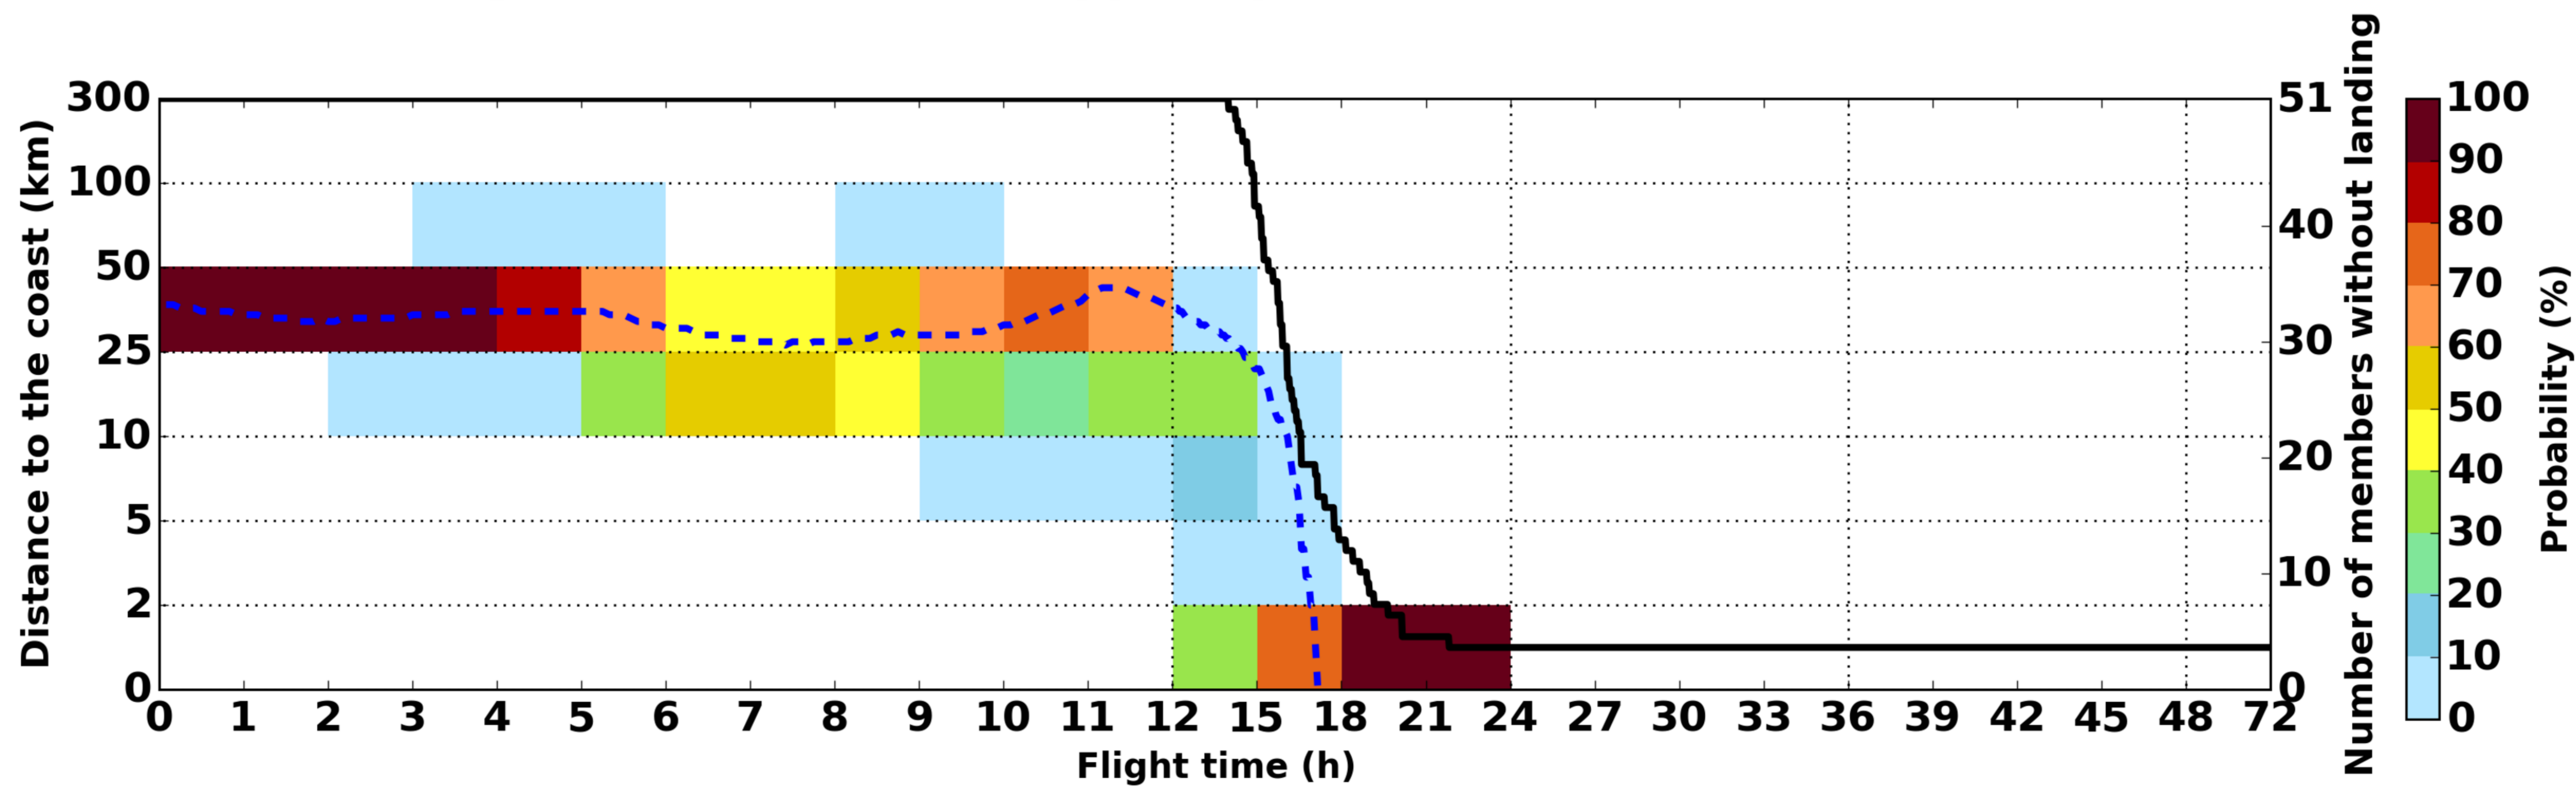

### Aeroclipper DYL-BKA Intercept forecast from aeroclipper's position at 2022/10/06, 04h00 (UTC)

### Aeroclipper DYL-BKA Grounding forecast from aeroclipper's position at 2022/10/06, 04h00 (UTC)

- 10km radius
- 30km radius
- 100km radius
- Landing within 24h (51)
- Landing within 48h (0)
- Landing within 72h (0)
- Landing within 120h (0)
- No landing within 120h (0)
- HRES (17h)
- ★ Last position of the aeroclipper
- Cyclone position