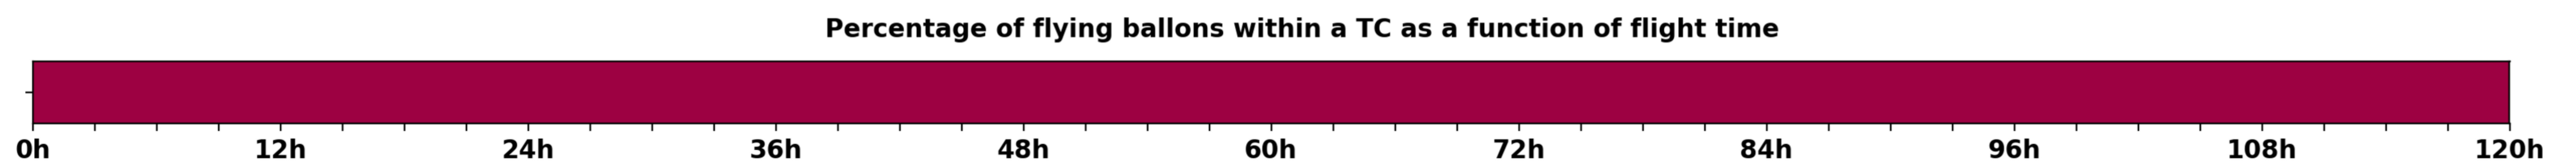

Aeroclipper ETX-U EW Intercept forecast from aeroclipper's position at 2023/09/12, 22h00 (UTC)

Aeroclipper ETX-U EW Grounding forecast from aeroclipper's position at 2023/09/12, 22h00 (UTC)