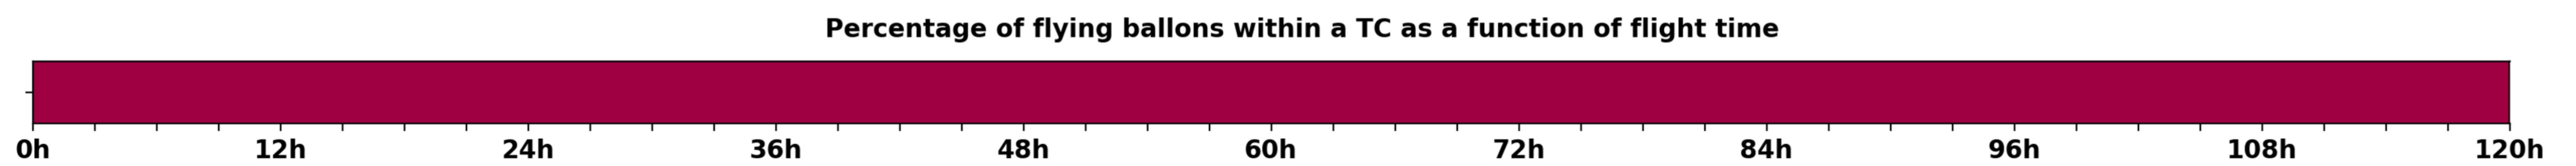

Aeroclipper ETX-U EW Intercept forecast from aeroclipper's position at 2023/09/14, 04h00 (UTC)

Aeroclipper ETX-U EW Grounding forecast from aeroclipper's position at 2023/09/14, 04h00 (UTC)