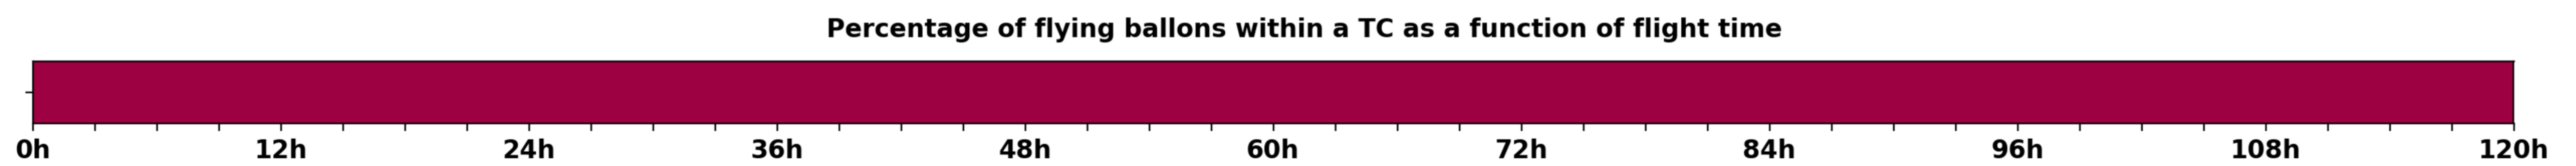

Aeroclipper ETX-U EW Intercept forecast from aeroclipper's position at 2023/09/15, 22h00 (UTC)

Aeroclipper ETX-U EW Grounding forecast from aeroclipper's position at 2023/09/15, 22h00 (UTC)