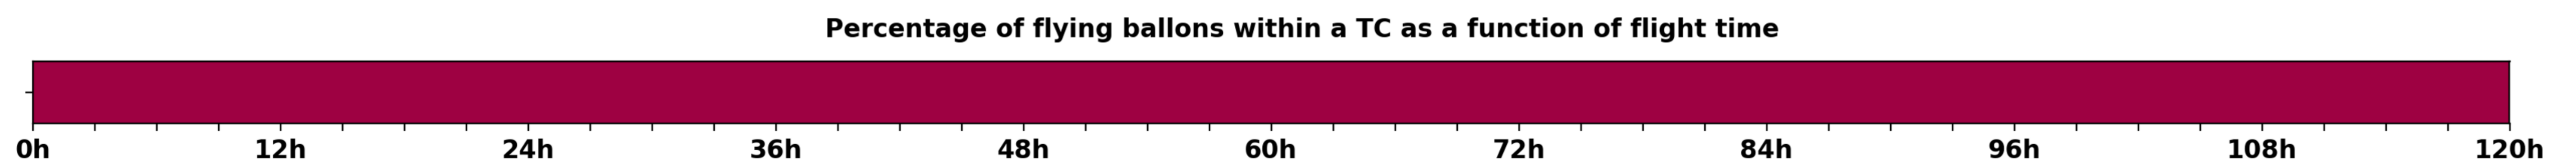

Aeroclipper ETX-U EW Intercept forecast from aeroclipper's position at 2023/09/17, 01h00 (UTC)

Aeroclipper ETX-U EW Grounding forecast from aeroclipper's position at 2023/09/17, 01h00 (UTC)