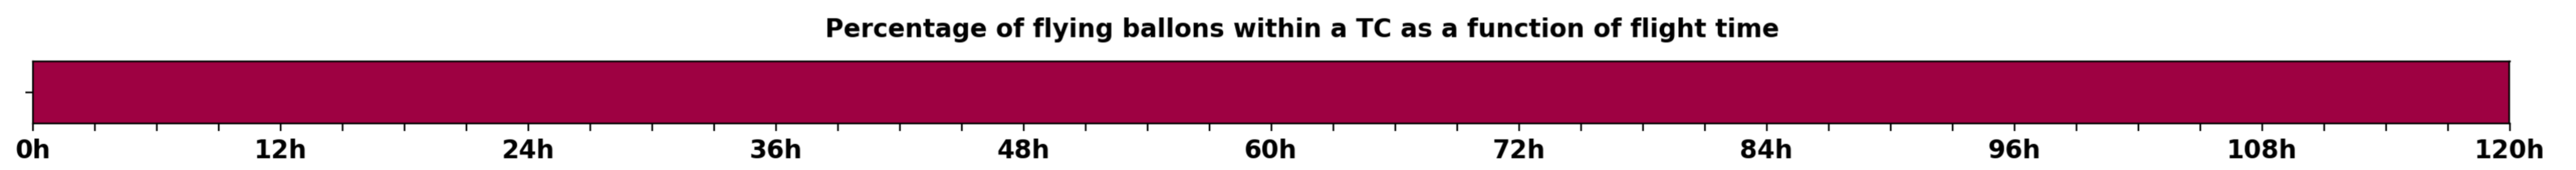

Aeroclipper ETX-U EW Intercept forecast from aeroclipper's position at 2023/09/18, 22h00 (UTC)

Aeroclipper ETX-U EW Grounding forecast from aeroclipper's position at 2023/09/18, 22h00 (UTC)