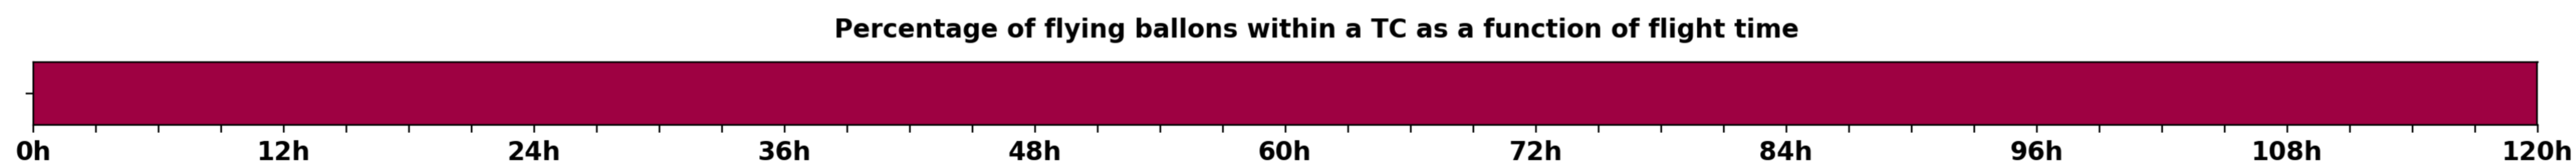

Aeroclipper ETX-U EW Intercept forecast from aeroclipper's position at 2023/09/20, 07h00 (UTC)

Aeroclipper ETX-U EW Grounding forecast from aeroclipper's position at 2023/09/20, 07h00 (UTC)