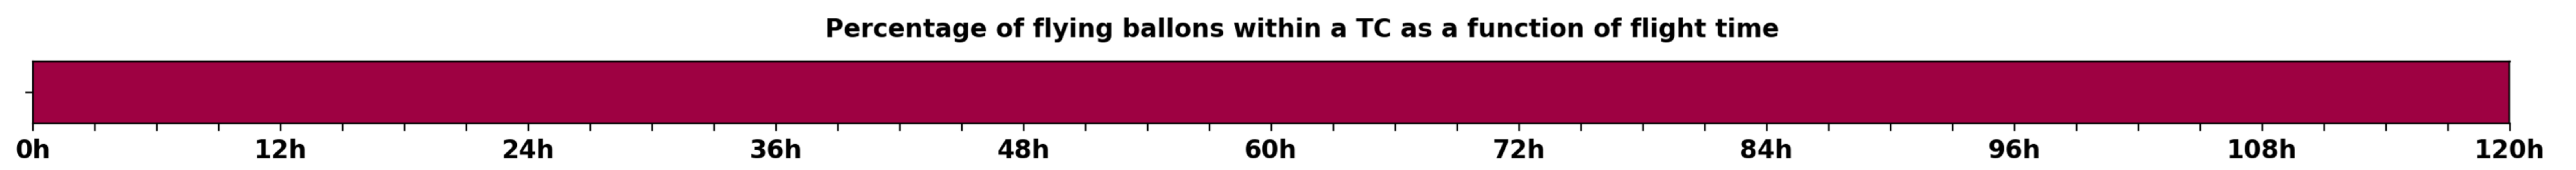

Aeroclipper ETX-U EW Intercept forecast from aeroclipper's position at 2023/09/21, 01h00 (UTC)

Aeroclipper ETX-U EW Grounding forecast from aeroclipper's position at 2023/09/21, 01h00 (UTC)