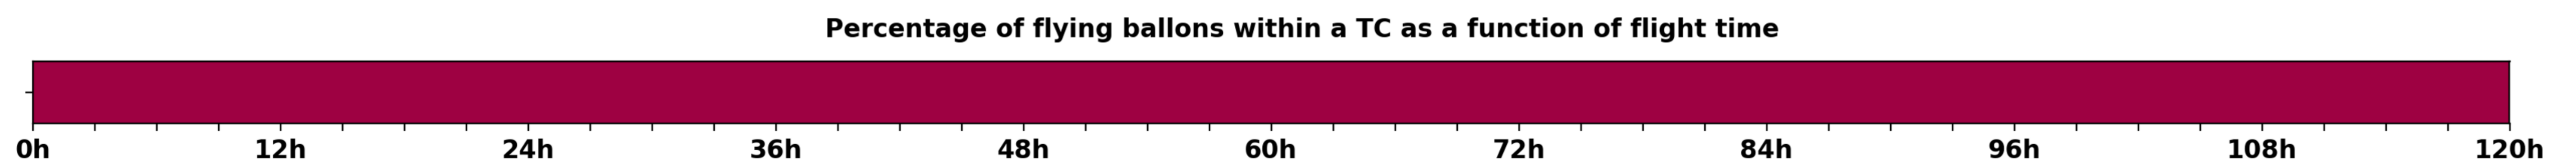

### Aeroclipper ETX-U EW Intercept forecast from aeroclipper's position at 2023/09/21, 13h00 (UTC)

### Aeroclipper ETX-U EW Grounding forecast from aeroclipper's position at 2023/09/21, 13h00 (UTC)