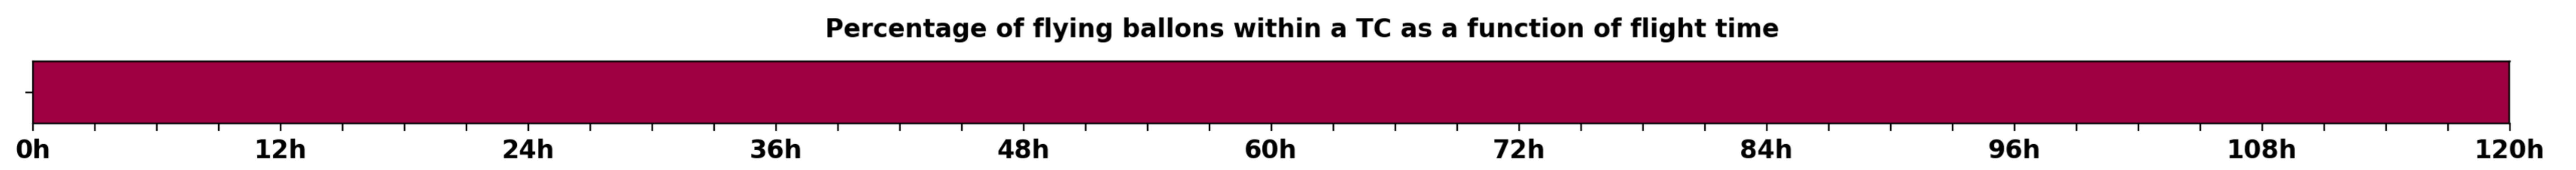

### Aeroclipper ETX-U EW Intercept forecast from aeroclipper's position at 2023/09/23, 13h00 (UTC)

### Aeroclipper ETX-U EW Grounding forecast from aeroclipper's position at 2023/09/23, 13h00 (UTC)