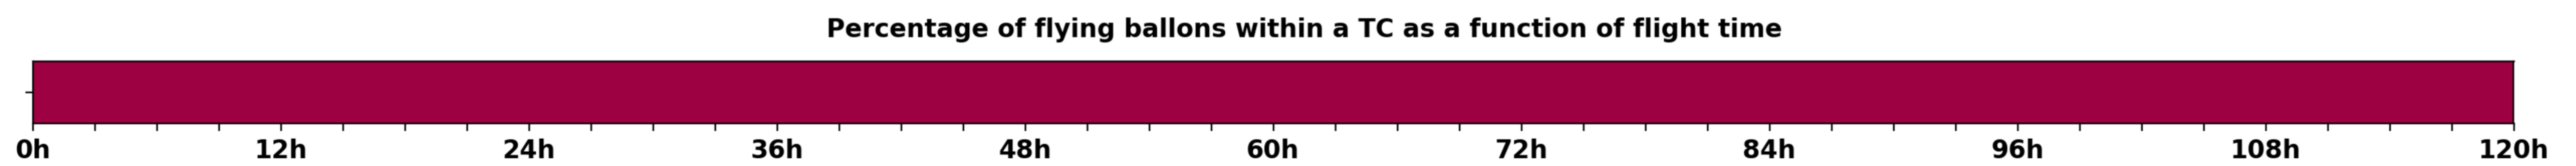

Aeroclipper ETX-U EW Intercept forecast from aeroclipper's position at 2023/09/23, 19h00 (UTC)

Aeroclipper ETX-U EW Grounding forecast from aeroclipper's position at 2023/09/23, 19h00 (UTC)