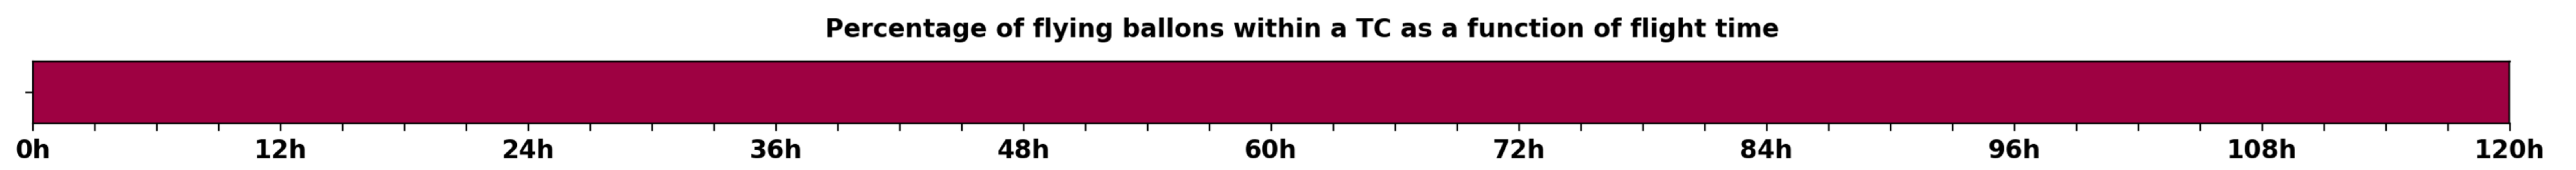

Aeroclipper ETX-U EW Intercept forecast from aeroclipper's position at 2023/09/24, 01h00 (UTC)

Aeroclipper ETX-U EW Grounding forecast from aeroclipper's position at 2023/09/24, 01h00 (UTC)