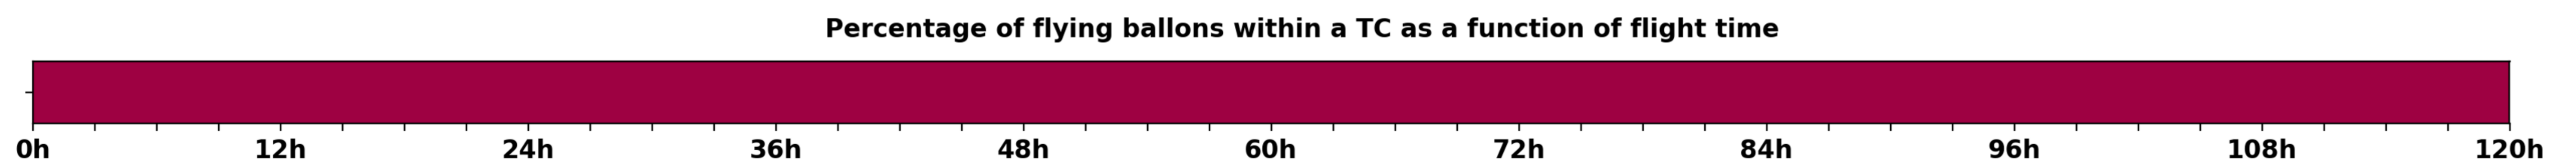

### Aeroclipper ETX-U EW Intercept forecast from aeroclipper's position at 2023/09/24, 04h00 (UTC)

### Aeroclipper ETX-U EW Grounding forecast from aeroclipper's position at 2023/09/24, 04h00 (UTC)