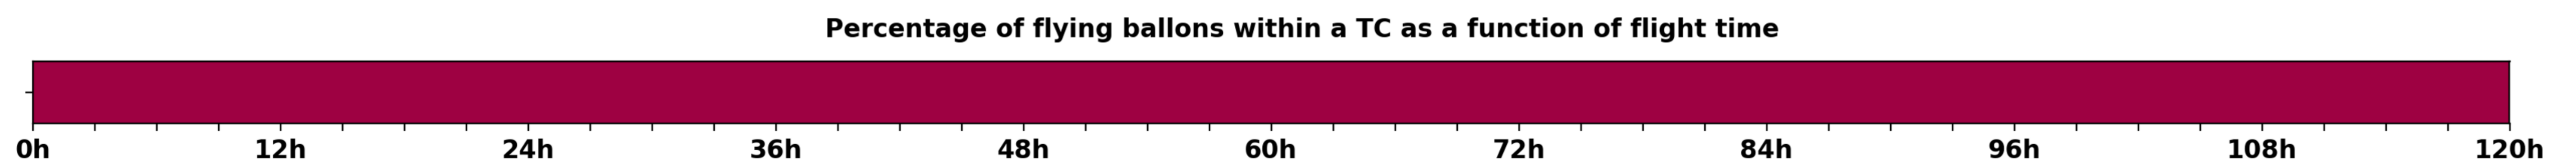

Aeroclipper ETX-U EW Intercept forecast from aeroclipper's position at 2023/09/24, 13h00 (UTC)

Aeroclipper ETX-U EW Grounding forecast from aeroclipper's position at 2023/09/24, 13h00 (UTC)