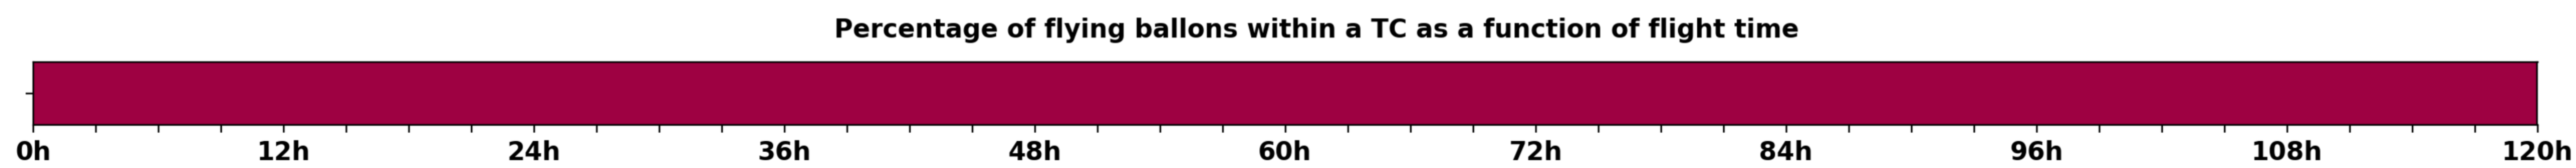

### Aeroclipper ETX-U EW Intercept forecast from aeroclipper's position at 2023/09/24, 19h00 (UTC)

### Aeroclipper ETX-U EW Grounding forecast from aeroclipper's position at 2023/09/24, 19h00 (UTC)