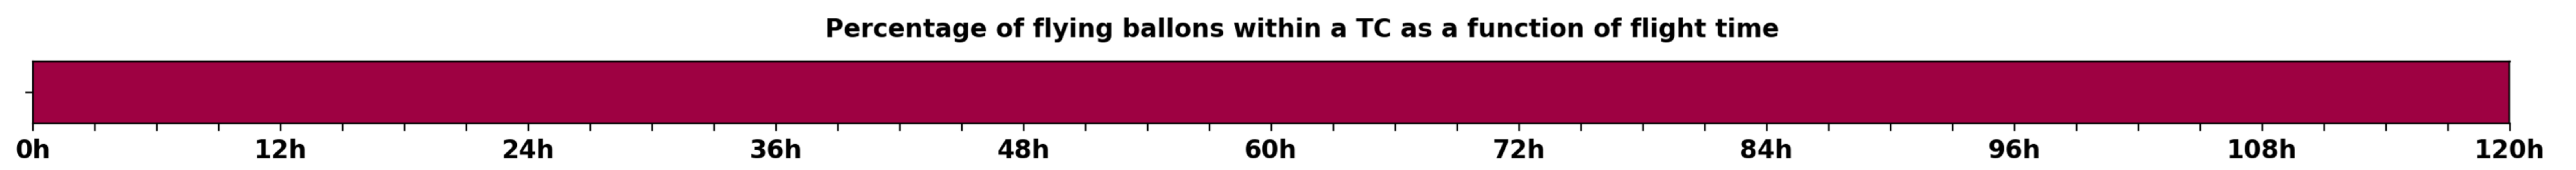

Aeroclipper ETX-U EW Intercept forecast from aeroclipper's position at 2023/09/25, 04h00 (UTC)

Aeroclipper ETX-U EW Grounding forecast from aeroclipper's position at 2023/09/25, 04h00 (UTC)