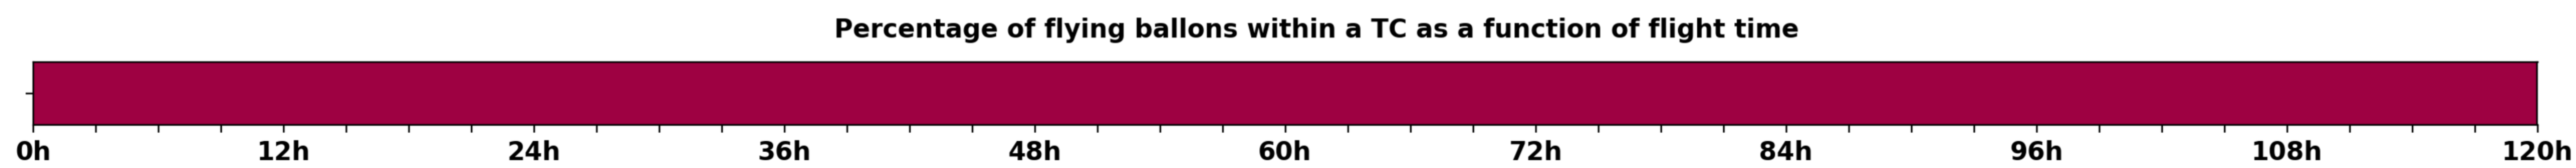

Aeroclipper ETX-U EW Intercept forecast from aeroclipper's position at 2023/09/25, 07h00 (UTC)

Aeroclipper ETX-U EW Grounding forecast from aeroclipper's position at 2023/09/25, 07h00 (UTC)