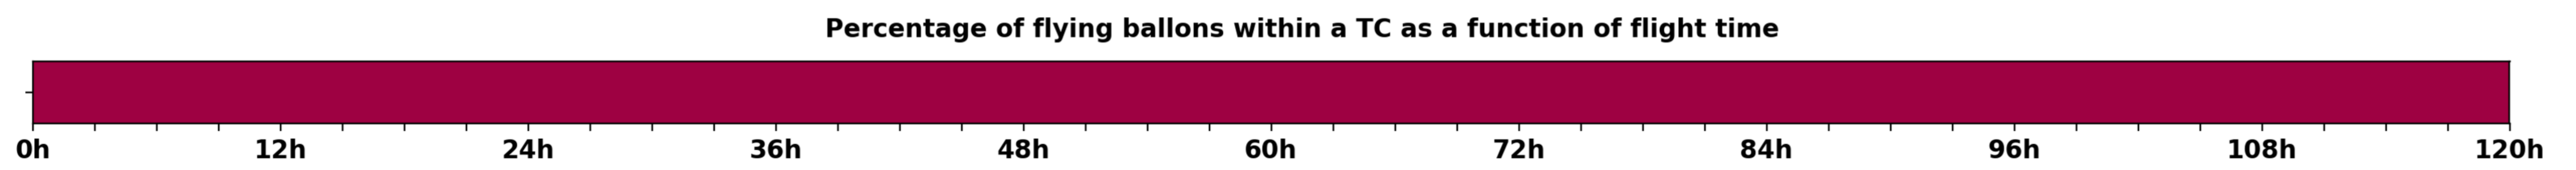

Aeroclipper ETX-U EW Intercept forecast from aeroclipper's position at 2023/09/26, 07h00 (UTC)

Aeroclipper ETX-U EW Grounding forecast from aeroclipper's position at 2023/09/26, 07h00 (UTC)